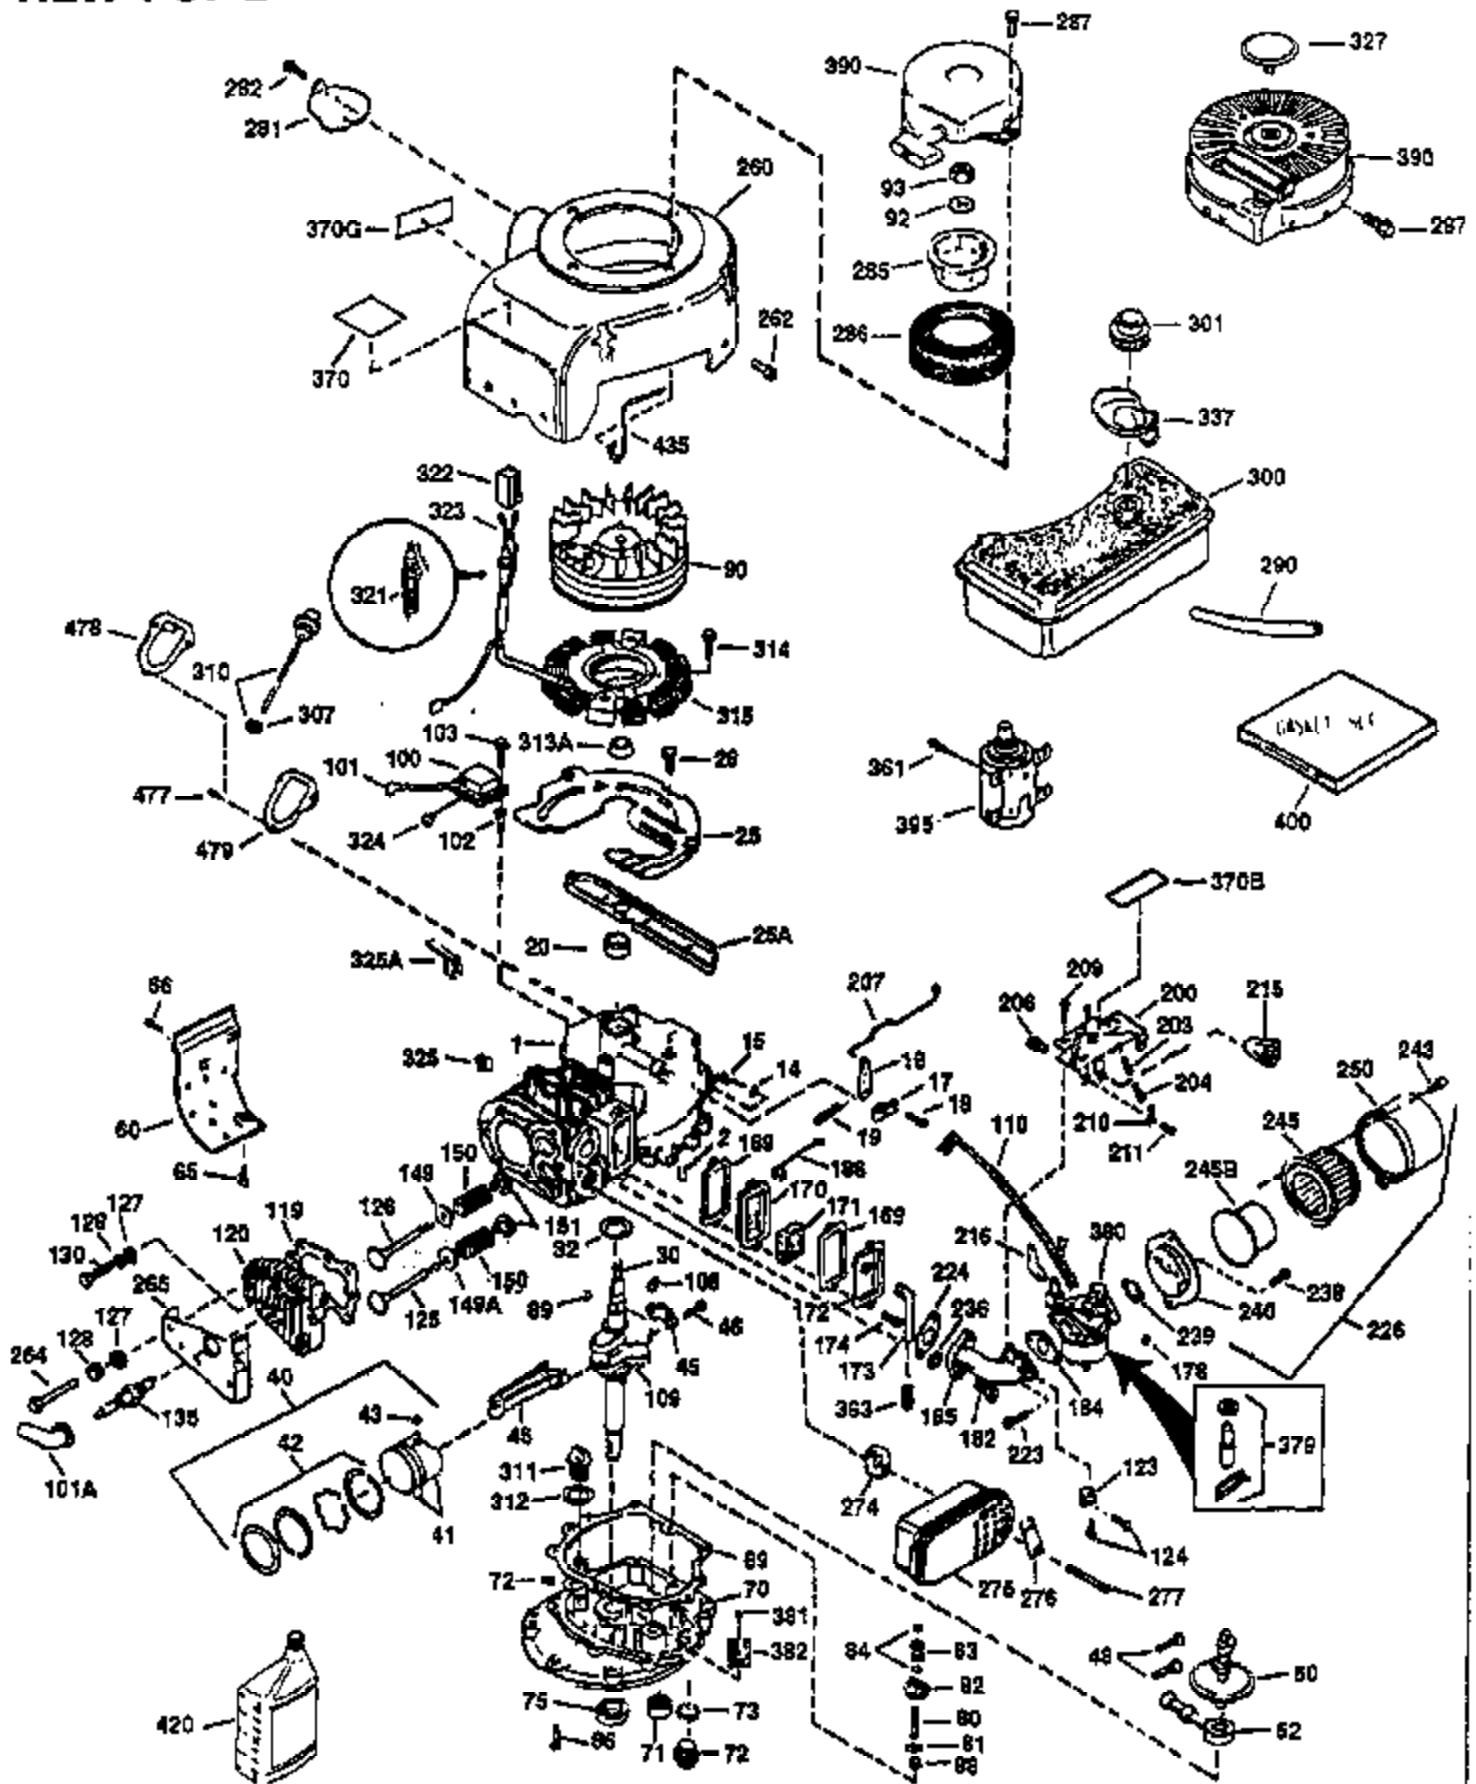

## Engine Parts List #1

Ref #	Part Number	Qty	Description
1	35137A	1	Cylinder (Incl. 2 & 20)
2	27652	2	Dowel Pin
14	28277	1	Washer
15	30669	1	Governor Rod (Incl. 14)
16	31357	1	Governor Lever
17	31335	1	Governor Lever Clamp
18	650548	1	Screw, 8-32 x 5/16"
19	31361	1	Extension Spring
20	32630	1	Oil Seal
25	29536	1	Blower Housing Baffle
26	650561	2	Screw, 1/4-20 x 5/8"
30	35219	1	Crankshaft
40	34531	1	Piston, Pin & Ring Set (Std.)
40	34532	1	Piston, Pin & Ring Set (.010" OS)
40	34533	1	Piston, Pin & Ring Set (.020" OS)
41	33312B	1	Piston & Pin Ass'y. (Std.) (Incl. 43)
41	33313B	1	Piston & Pin Ass'y. (.010" OS) (Incl. 43)
41	33314B	1	Piston & Pin Ass'y. (.020" OS) (Incl. 43)
42	34854	1	Ring Set (Std.)
42	34855	1	Ring Set (.010" OS)
42	34856	1	Ring Set (.020" OS)
43	27888	2	Piston Pin Retaining Ring
45	31295C	1	Connecting Rod Ass'y. (Incl. 46)
46	650662C	2	Connecting Rod Bolt
48	34034	2	Valve Lifter
50	33157	1	Camshaft (MCR)
52	31356	1	Oil Pump Ass'y.
60	30622A	1	Blower Housing Extension
64	30063	1	Screw, Torx T-30, 1/4-20 x 1/2"
65	650128	1	Screw, 10-24 x 1/2"
69	30684	1	* Mounting Flange Gasket
70	31471D	1	Mounting Flange (Incl. 72,75,80 & 81)
72	27642	1	Oil Drain Plug
75	27897	1	Oil Seal
80	30668	1	Governor Shaft
81	30590A	2	Washer
82	30591	1	Governor Gear Ass'y. (Incl. 81)
83	30588A	1	Governor Spool
84	29193	2	Retaining Ring
86	650488	7	Screw, 1/4-20 x 1-1/4"
88	31707A	1	Spacer (Incl. 81)
89	32589	1	Flywheel Key
90	611084	1	Flywheel
92	650815	1	Belleville Washer
93	8116	1	Flywheel Nut
100	34443A	1	Solid State Ignition
101	610118	1	Spark Plug Cover
102	650872	2	Solid State Mounting Stud
103	650814	2	Screw, Torx T-15, 10-24 x 1"
110	35182	1	Ground Wire
119	28938C	1	* Cylinder Head Gasket
120	30938A	1	Cylinder Head
125	27878A	1	Exhaust Valve (Std.) (Incl. 151)
125	27880A	1	Exhaust Valve (1/32" OS) (Incl. 151)
126	32783	1	Intake Valve (Std.) (Incl. 151)
126	32784	1	Intake Valve (1/32" OS) (Incl. 151)
127	650691	8	Washer
128	650690	8	Belleville Washer