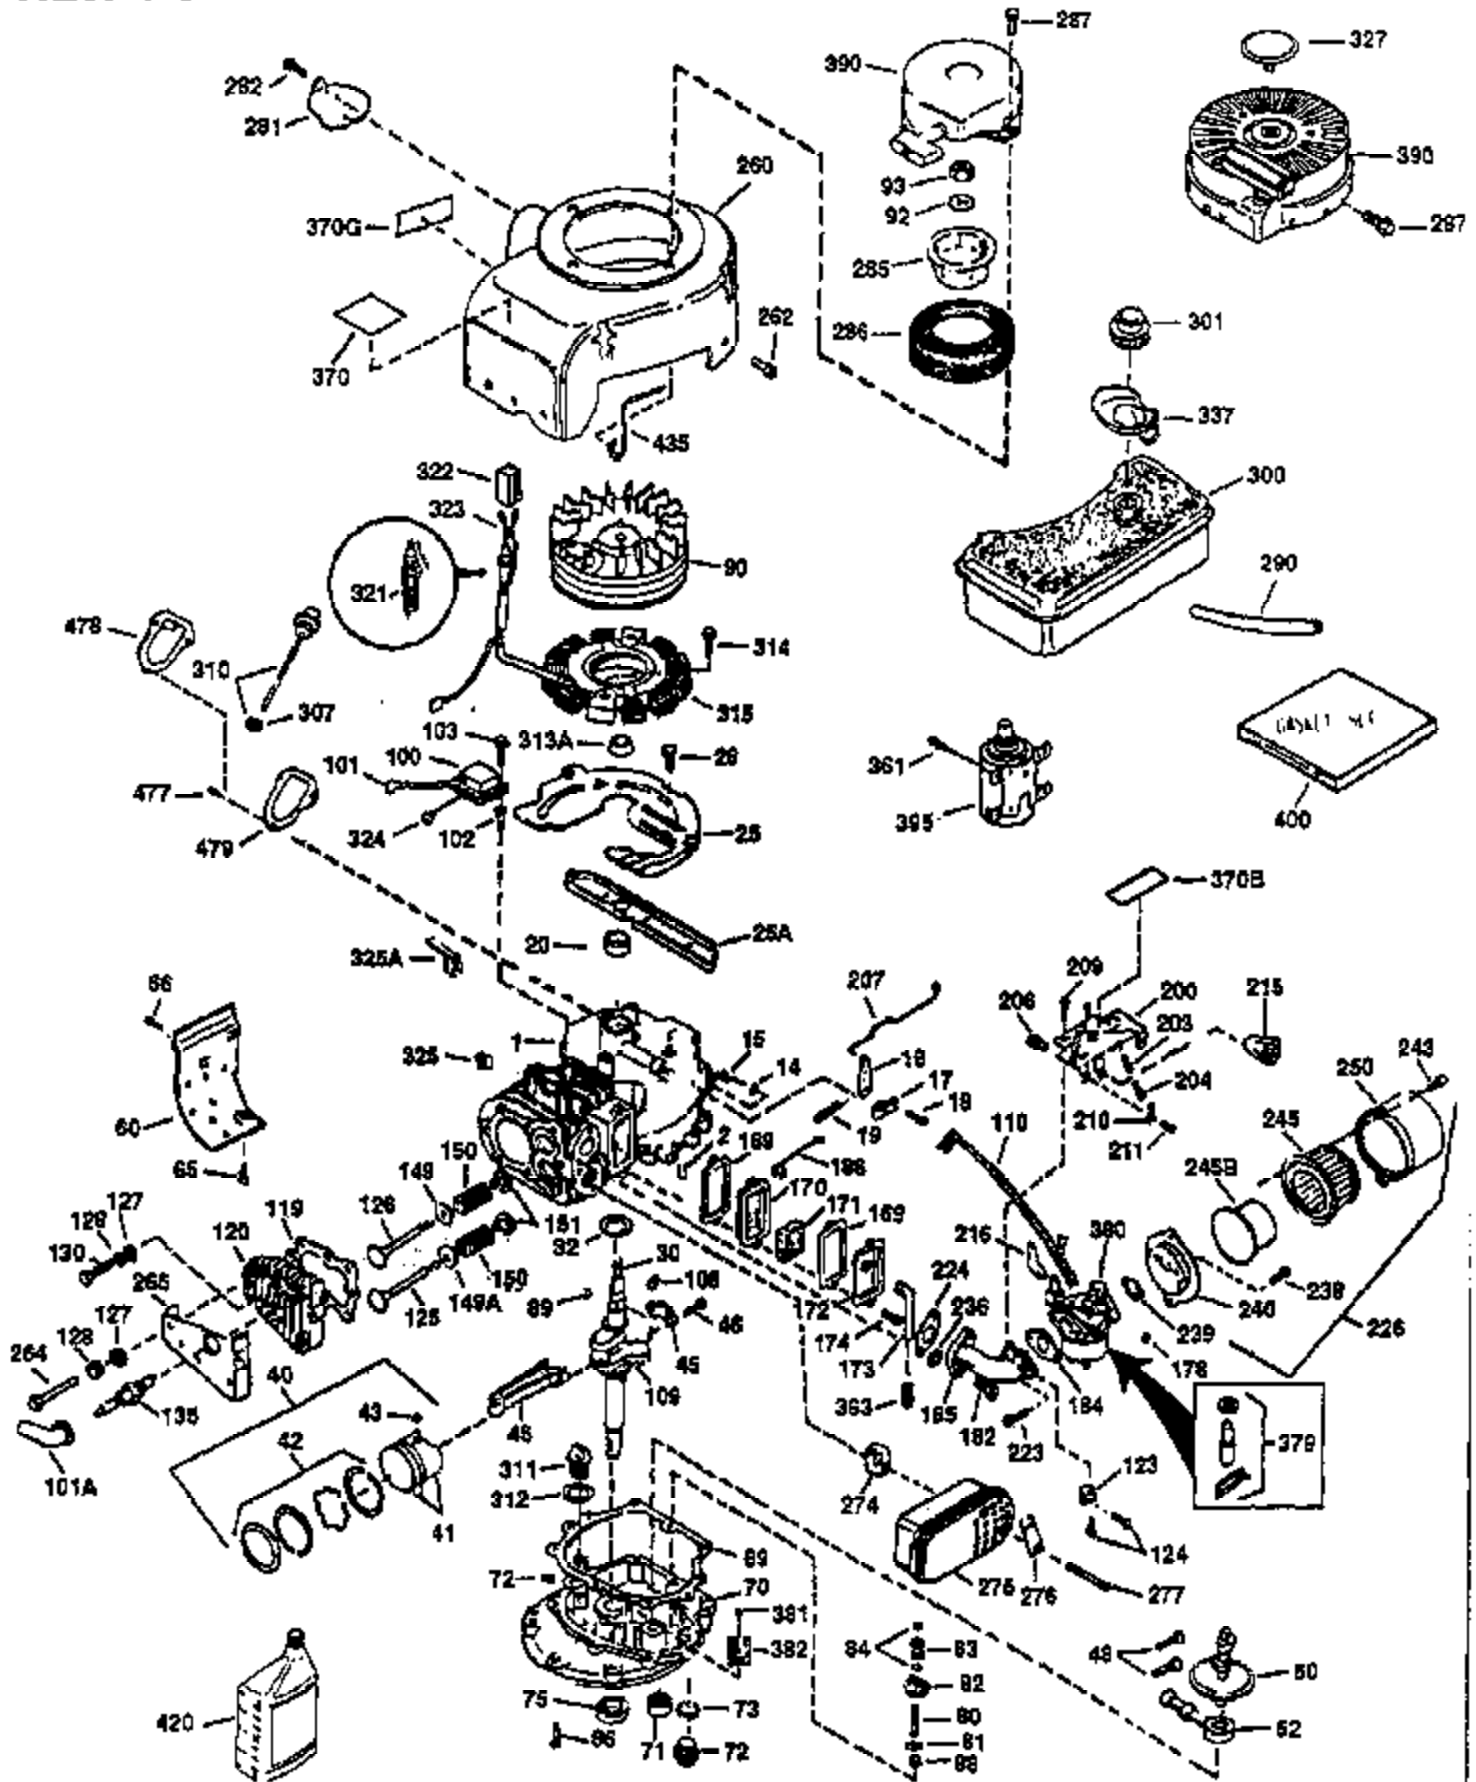

ILLUSTRATION SHOWS TYPICAL PARTS ONLY. ORDER BY PART NUMBER. PARTS NOT LISTED ARE SUPPLIED BY OEM.

VIEW 1 OF 2

Engine Parts List #1

Ref #	Part Number	Qty	Description
1	34913A	1	Cylinder (Incl. 2 & 20)
2	27652	2	Dowel Pin
14	28277	1	Washer
15	30669	1	Governor Rod (Incl. 14)
16	31357	1	Governor Lever
17	31335	1	Governor Lever Clamp
18	650548	1	Screw, 8-32 x 5/16"
19	31361	1	Extension Spring
20	32630	1	Oil Seal
25	29536	1	Blower Housing Baffle
26	650561	2	Screw, 1/4-20 x 5/8"
30	35265	1	Crankshaft
40	34531	1	Piston, Pin & Ring Set (Std.)
40	34532	1	Piston, Pin & Ring Set (.010" OS)
40	34533	1	Piston, Pin & Ring Set (.020" OS)
41	33312B	1	Piston & Pin Ass'y. (Std.) (Incl. 43)
41	33313B	1	Piston & Pin Ass'y. (.010" OS) (Incl. 43)
41	33314B	1	Piston & Pin Ass'y. (.020" OS) (Incl. 43)
42	34854	1	Ring Set (Std.)
42	34855	1	Ring Set (.010" OS)
42	34856	1	Ring Set (.020" OS)
43	27888	2	Piston Pin Retaining Ring
45	31380C	1	Connecting Rod Ass'y. (Incl. 46)
46	650662C	2	Connecting Rod Bolt
48	34034	2	Valve Lifter
50	32114	1	Camshaft (MCR)
52	31356	1	Oil Pump Ass'y.
60	30622A	1	Blower Housing Extension
64	30063	1	Screw, Torx T-30, 1/4-20 x 1/2"
65	650128	1	Screw, 10-24 x 1/2"
69	30684	1	* Mounting Flange Gasket
70	31471D	1	Mounting Flange (Incl. 72,75,80 & 81)
72	27642	1	Oil Drain Plug
75	27897	1	Oil Seal
80	30668	1	Governor Shaft
81	30590A	2	Washer
82	30591	1	Governor Gear Ass'y. (Incl. 81)
83	30588A	1	Governor Spool
84	29193	2	Retaining Ring
86	650488	7	Screw, 1/4-20 x 1-1/4"
88	31707A	1	Spacer (Incl. 81)
89	32589	1	Flywheel Key
90	611084	1	Flywheel
92	650815	1	Belleville Washer
93	8116	1	Flywheel Nut
100	34443A	1	Solid State Ignition
101	610118	1	Spark Plug Cover
102	650872	2	Solid State Mounting Stud
103	650814	2	Screw, Torx T-15, 10-24 x 1"
110	35234	1	Ground Wire
119	28938C	1	* Cylinder Head Gasket
120	30938A	1	Cylinder Head
125	27878A	1	Exhaust Valve (Std.) (Incl. 151)
125	27880A	1	Exhaust Valve (1/32" OS) (Incl. 151)
126	32783	1	Intake Valve (Std.) (Incl. 151)
126	32784	1	Intake Valve (1/32" OS) (Incl. 151)
127	650691	8	Washer
128	650690	8	Belleville Washer