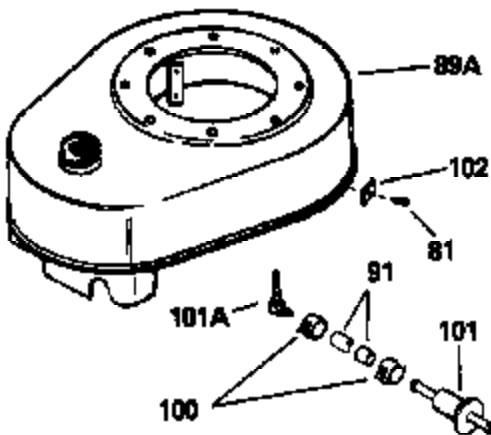

ILLUSTRATION SHOWS TYPICAL PARTS ONLY. ORDER BY PART NUMBER. PARTS NOT LISTED ARE SUPPLIED BY OEM.

OPTIONAL 110 - 120 VOLT
STARTER MOTOR KIT

VIEW 2 of 2

STD. POINT

Ref #	Part Number	Qty	Description
54A	26073		Washer, Flat (Use as required)
54A	650690		Washer, Belleville (Use as required)
81	29747B		Screw, 5/16-24 x 21/32"
82	27930		* Gasket, Exhaust
83C	391026		Muffler (Incl. 115, 116 & 117) (This spark arrestor muffler can be used on any model)
85	30196		Screw, 5/16-18 x 3/4" (Use as required)
85	650696		Screw, 5/16-18 x 2-3/4" (Use as required)
85	650697A		Screw, 5/16-18 x 2-1/2" (Use as required)
91	29774		Fuel Line (8-1/4") (Use as required)
91	30962		Fuel Line (32") (Use as required)
100	26460		Clamp, Fuel line (Use as required)
115	33323		Screen, Muffler (Use as required)
116	33700		Cover & tube, Muffler (Use as required)
117	650578		Screw, 8-18 x 3/8" (Use as required)
133A	31288		Muffler Adapter Kit (Incl. 82 & 85) (As req.)
133	730130		Muffler Adap. Kit (Incl. 82 & 85) (As req.)
162	33329D		Starter Motor Kit (110-120 volt) (Refer to service number stamped on end cap of motor, or on decal, for identification. For breakdown see Division 5, Section D, Page 16.)
163	611042		Flywheel (Ring gear flywheel required on engines using 110-120 volt starter motor kits listed above) (Use on Std. point ignitions)
163	611085		Flywheel (Ring gear flywheel required on engines using 110-120 volt starter motor kits listed above) (Use on solid state ignitions)