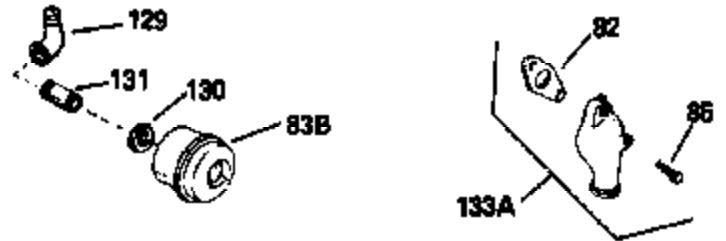

VIEW 2 of 2

STD. POINT