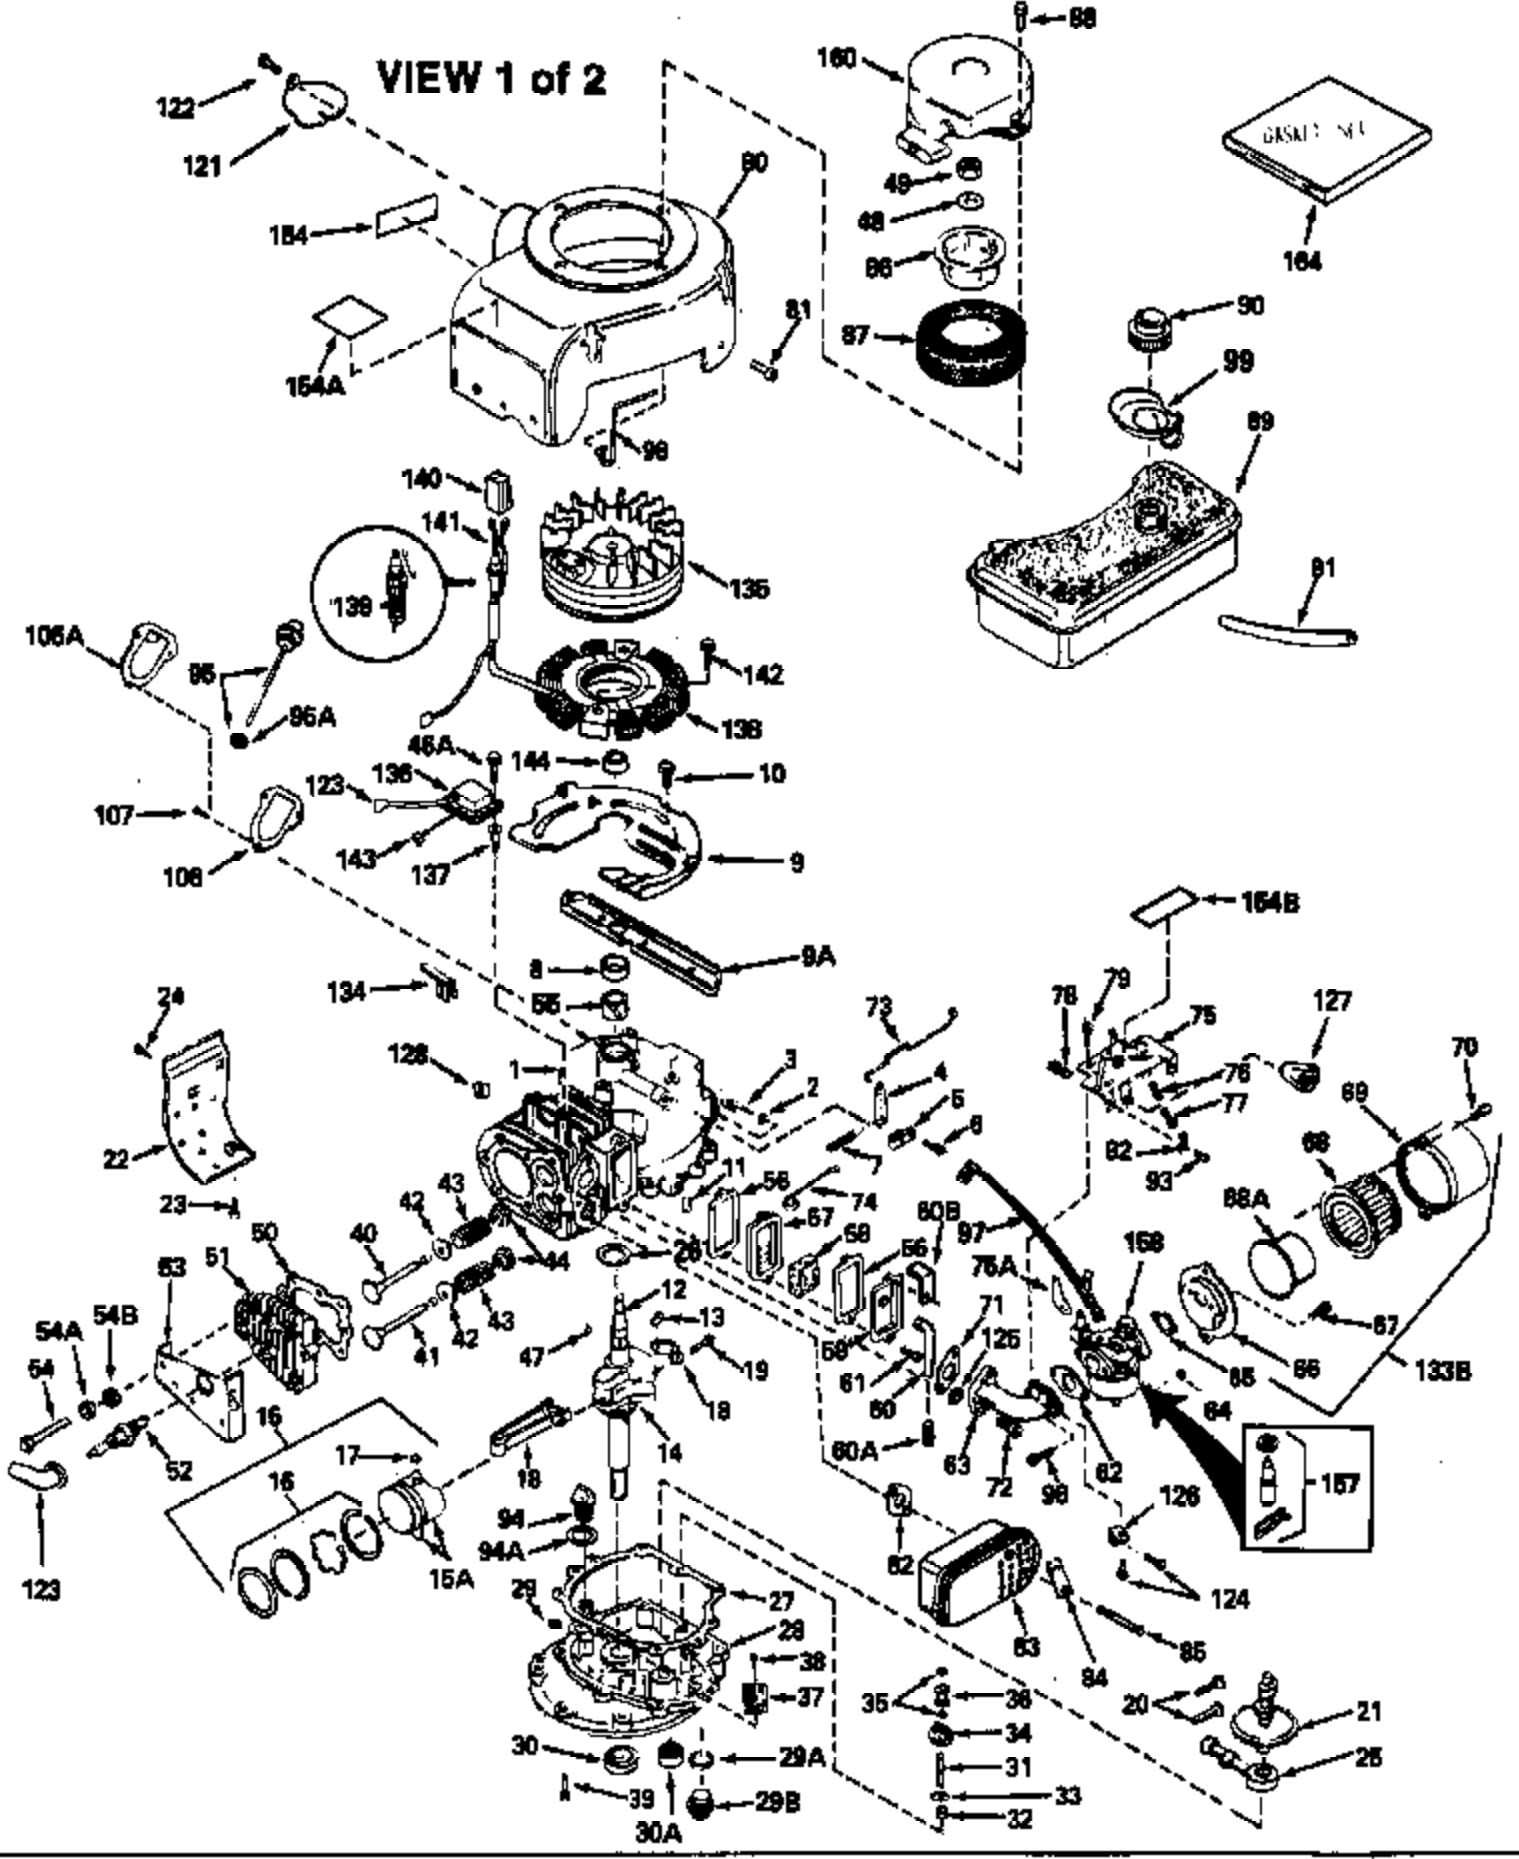

ILLUSTRATION SHOWS TYPICAL PARTS ONLY. ORDER BY PART NUMBER. PARTS NOT LISTED ARE SUPPLIED BY OEM.

Engine Parts List #1

Ref #	Part Number	Qty	Description
1	34913A		Cylinder (Incl. 8, 11, 94 & 94A) (2-5/8")
2	28277		Washer, Flat
3	30669		Rod, Governor
4	31357		Lever, Governor
5	31335		Clamp, Governor lever
6	650548		Screw, 8-32 x 5/16"
7	31361		Spring, Governor
8	32630		Seal, Oil
9	29536		Baffle, Blower housing (Use as required)
9	35256A		Blo.Hsg.Baffle (W/E.S.knock-out)(As required)
10	650561		Screw, 1/4-20 x 5/8"
11	27652		Pin, Dowel
12	35263		Crankshaft (Incl. 13 & 14)
13	29783		Pin, Crankshaft gear
14	27884		Gear, Crankshaft
15A	33312B		Piston & Pin Ass'y. (Incl.17)(2-5/8") (Std.)
15A	33313B		Piston & Pin Ass'y. (Incl. 17) (.010" OS)
15A	33314B		Piston & Pin Ass'y. (Incl. 17) (.020" OS)
15	34531		Piston, Pin & Ring Set (2-5/8") (Std.)
15	34532		Piston, Pin & Ring Set (.010" OS)
15	34533		Piston, Pin & Ring Set (.020" OS)
16	34854		Ring Set (2-5/8") (Std.)
16	34855		Ring Set (.010" OS)
16	34856		Ring Set (.020" OS)
17	27888		Ring, Piston pin retaining
18	31295C		Rod Assy., Connecting (Incl. 19)
19	650662C		Bolt, Connecting rod (Incl. 2 pieces)
20	34034		Lifter, Valve
21	33157		Camshaft
22	30622A		Extension, Blower housing
23	650128		Screw, 10-24 x 1/2"
24	30688		Screw, 1/4-20 x 1/2"
25	31356		Pump Assy., Oil
27	30684		* Gasket, Cylinder cover
28	31471C		Flange Ass'y. (Incl. 29,30,31,33,182 & 183)
29	27642		Plug, Pipe (sq.hd, 1/4-28)
30	27897		Seal, Oil
31	30668		Shaft, Mech. Governor
32	31707A		Governor Spacer Assy. (Incl. 33)
33	30590A		Washer, Flat (2 required)
34	30591		Gear Assy., Governor
35	29193		Ring, Retaining
36	30588A		Spool, Governor
37	31355		Screen, Oil filter (Use as required)
38	29117		Screw, 8-32 x 5/16" (Use as required)
39	650488		Screw, 1/4-20 x 1-1/4"
40	32783		Intake Valve (Std.) (Incl. 44)
40	32784		Intake Valve (1/32" OS) (Incl. 44)
41	27878A		Exhaust Valve (Std.) (Incl. 44)
41	27880A		Exhaust Valve (1/32" OS) (Incl. 44)
42	27882		Cap, Upper valve spring
43	27881		Spring, Valve
44	32581		Cap, Lower valve spring
46A	650814		Screw, 10-24 x 1"
47	32589		Key, Flywheel
48	650815		Washer, Belleville
49	8116		Nut, Washer, 1/2-20
50	28938B		* Gasket, Head