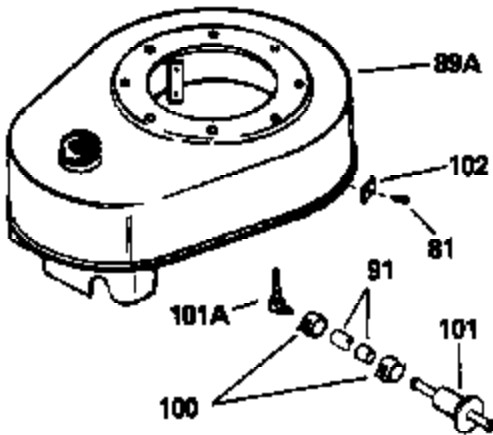

ILLUSTRATION SHOWS TYPICAL PARTS ONLY. ORDER BY PART NUMBER. PARTS NOT LISTED ARE SUPPLIED BY OEM.

OPTIONAL 110 - 120 VOLT  
STARTER MOTOR KIT

VIEW 2 of 2

STD. POINT

Ref #	Part Number	Qty	Description
54A	26073		Washer, Flat (Use as required)
54A	650690		Washer, Belleville (Use as required)
81	29747B		Screw, 5/16-24 x 2-1/2"
82	27930		* Gasket, Exhaust
83C	391026		Muffler (Incl. 115, 116 & 117) (This spark arrestor muffler can be used on any model)
85	30196		Screw, 5/16-18 x 3/4" (Use as required)
85	650696		Screw, 5/16-18 x 2-3/4" (Use as required)
85	650697A		Screw, 5/16-18 x 2-1/2" (Use as required)
91	29774		Fuel Line (8-1/4") (Use as required)
91	30962		Fuel Line (32") (Use as required)
100	26460		Clamp, Fuel line (Use as required)
115	33323		Screen, Muffler (Use as required)
116	33700		Cover & tube, Muffler (Use as required)
117	650578		Screw, 8-18 x 3/8" (Use as required)
133A	31288		Muffler Adapter Kit (Incl. 82 & 85) (As req.)
133	730130		Muffler Adap. Kit (Incl. 82 & 85) (As req.)
162	33329D		Starter Motor Kit (110-120 volt) (Refer to service number stamped on end cap of motor, or on decal, for identification. For breakdown see Division 5, Section D, Page 16.)
163	611042		Flywheel (Ring gear flywheel required on engines using 110-120 volt starter motor kits listed above) (Use on Std. point ignitions)
163	611085		Flywheel (Ring gear flywheel required on engines using 110-120 volt starter motor kits listed above) (Use on solid state ignitions)