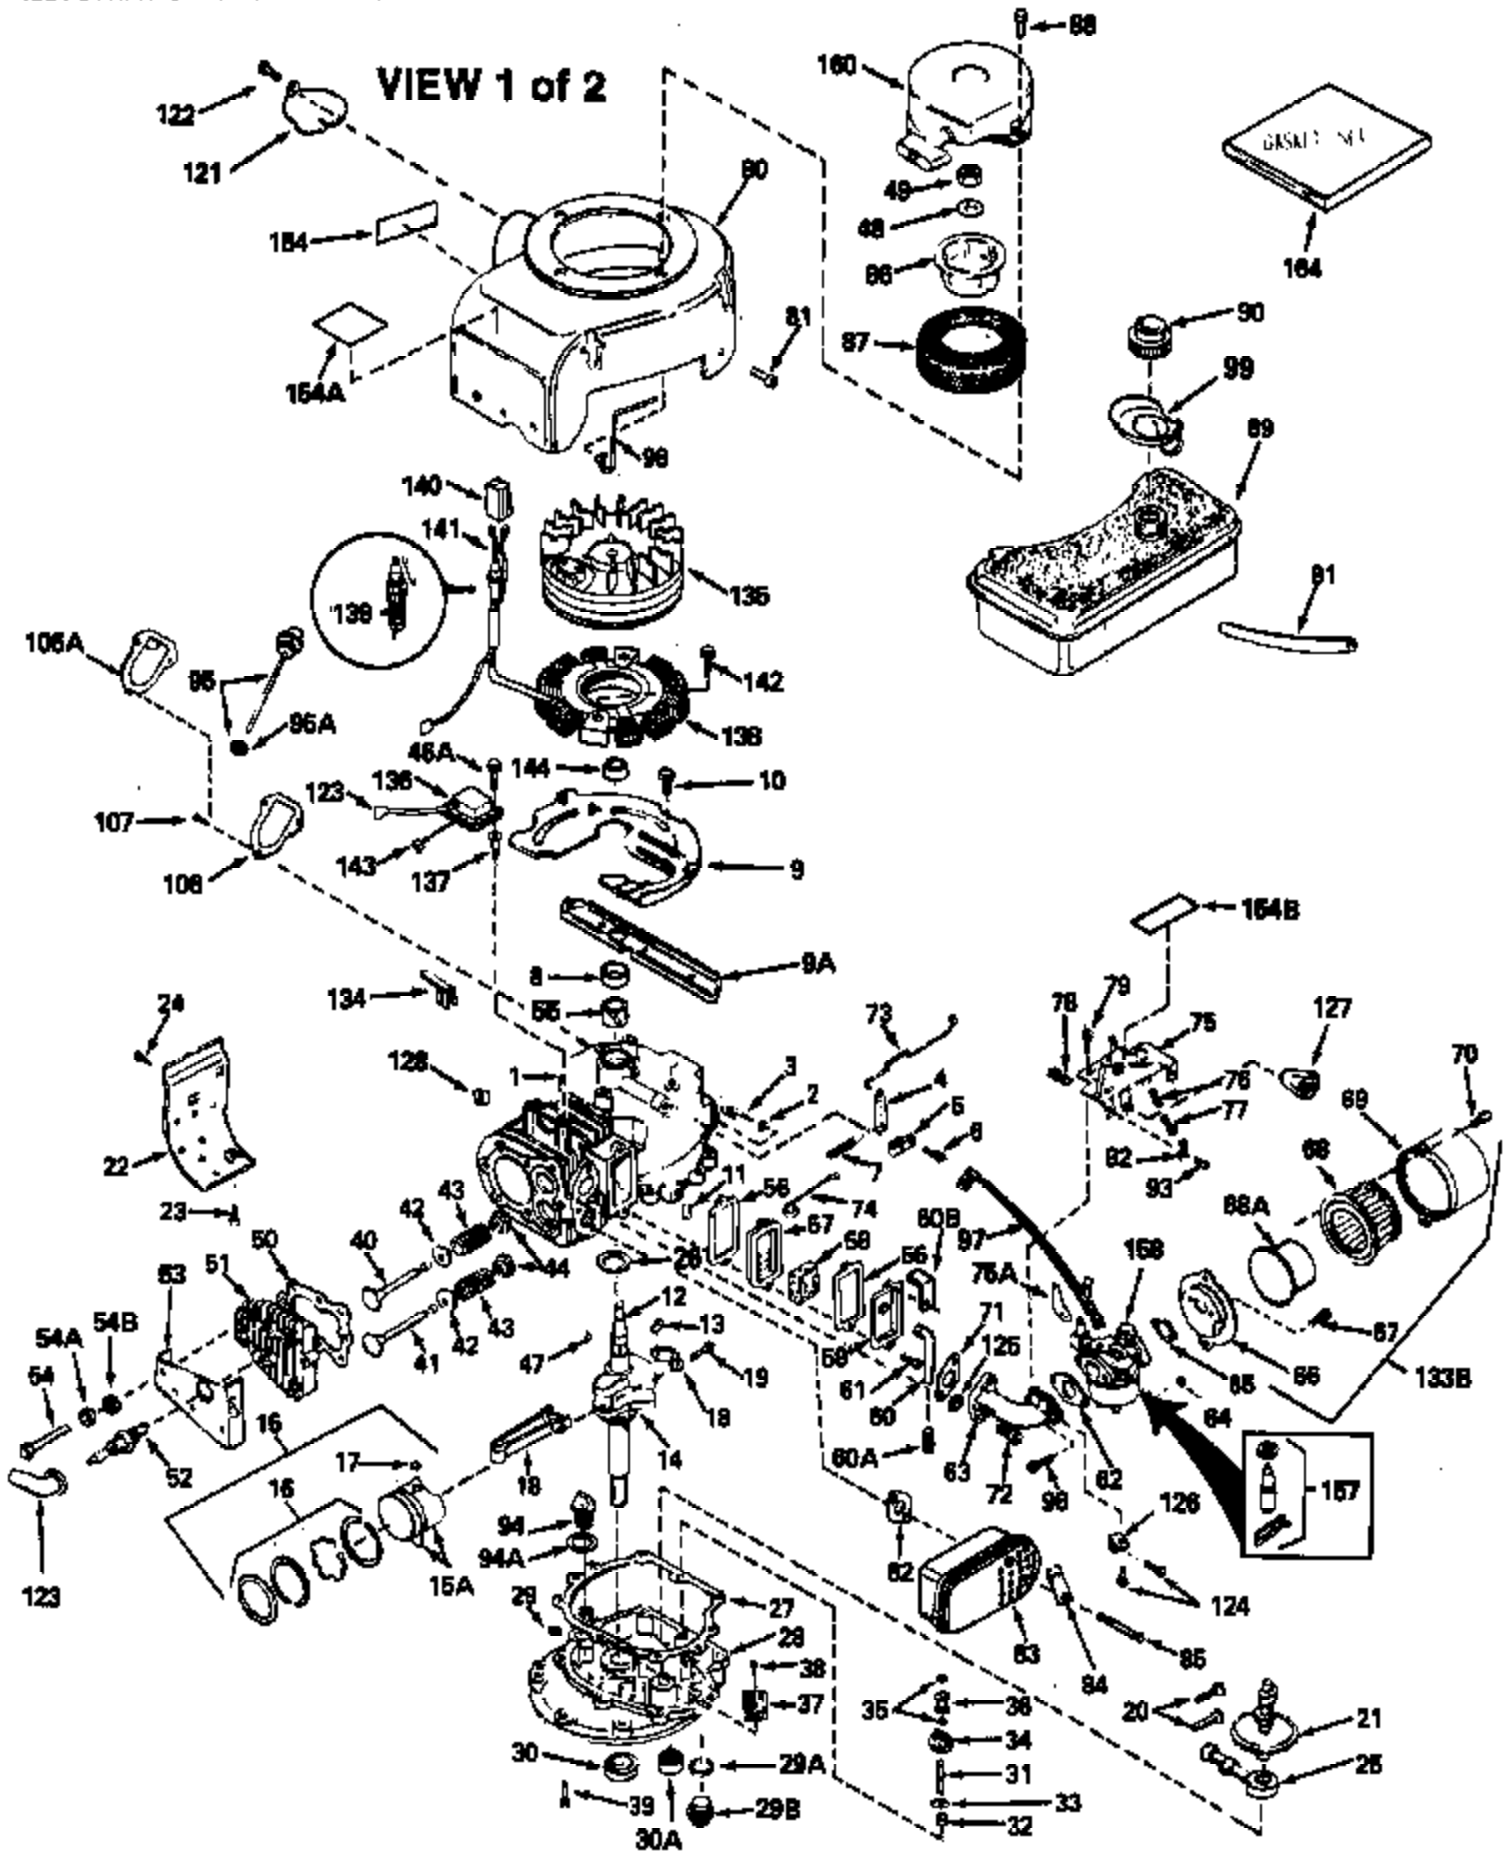

## Engine Parts List #1

Ref #	Part Number	Qty	Description
1	34913A		Cylinder (Incl. 8, 11, 94 & 94A) (2-5/8" )
2	28277		Washer, Flat
3	30669		Rod, Governor
4	31357		Lever, Governor
5	31335		Clamp, Governor lever
6	650548		Screw, 8-32 x 5/16"
7	31361		Spring, Governor
8	32630		Seal, Oil
9	29536		Baffle, Blower housing (Use as required)
9	35256A		Blo.Hsg.Baffle (W/E.S.knock-out)(As required)
10	650561		Screw, 1/4-20 x 5/8"
11	27652		Pin, Dowel
12	35245		Crankshaft (Incl. 13 & 14)
13	29783		Pin, Crankshaft gear
14	27884		Gear, Crankshaft
15A	33312B		Piston & Pin Ass'y. (Incl.17)(2-5/8") (Std.)
15A	33313B		Piston & Pin Ass'y. (Incl. 17) (.010" OS)
15A	33314B		Piston & Pin Ass'y. (Incl. 17) (.020" OS)
15	34531		Piston, Pin & Ring Set (2-5/8") (Std. )
15	34532		Piston, Pin & Ring Set (.010" OS)
15	34533		Piston, Pin & Ring Set (.020" OS)
16	34854		Ring Set (2-5/8") (Std.)
16	34855		Ring Set (.010" OS)
16	34856		Ring Set (.020" OS)
17	27888		Ring, Piston pin retaining
18	31295C		Rod Assy., Connecting (Incl. 19)
19	650662C		Bolt, Connecting rod (Incl. 2 pieces)
20	34034		Lifter, Valve
21	33157		Camshaft
22	30622A		Extension, Blower housing
23	650128		Screw, 10-24 x 1/2"
24	30688		Screw, 1/4-20 x 1/2"
25	31356		Pump Assy., Oil
27	30684		* Gasket, Cylinder cover
28	31471C		Flange Ass'y. (Incl. 29,30,31,33,182 & 183)
29	27642		Plug, Pipe (sq.hd, 1/4-28)
30	27897		Seal, Oil
31	30668		Shaft, Mech. Governor
32	31707A		Governor Spacer Assy. (Incl. 33)
33	30590A		Washer, Flat (2 required)
34	30591		Gear Assy., Governor
35	29193		Ring, Retaining
36	30588A		Spool, Governor
37	31355		Screen, Oil filter (Use as required)
38	29117		Screw, 8-32 x 5/16" (Use as required)
39	650488		Screw, 1/4-20 x 1-1/4"
40	32783		Intake Valve (Std.) (Incl. 44)
40	32784		Intake Valve (1/32" OS) (Incl. 44)
41	27878A		Exhaust Valve (Std.) (Incl. 44)
41	27880A		Exhaust Valve (1/32" OS) (Incl. 44)
42	27882		Cap, Upper valve spring
43	27881		Spring, Valve
44	32581		Cap, Lower valve spring
46A	650814		Screw, 10-24 x 1"
47	32589		Key, Flywheel
48	650815		Washer, Belleville
49	8116		Nut, Washer, 1/2-20
50	28938B		* Gasket, Head