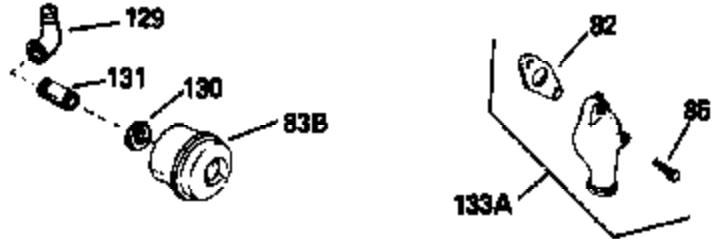

VIEW 2 of 2

STD. POINT