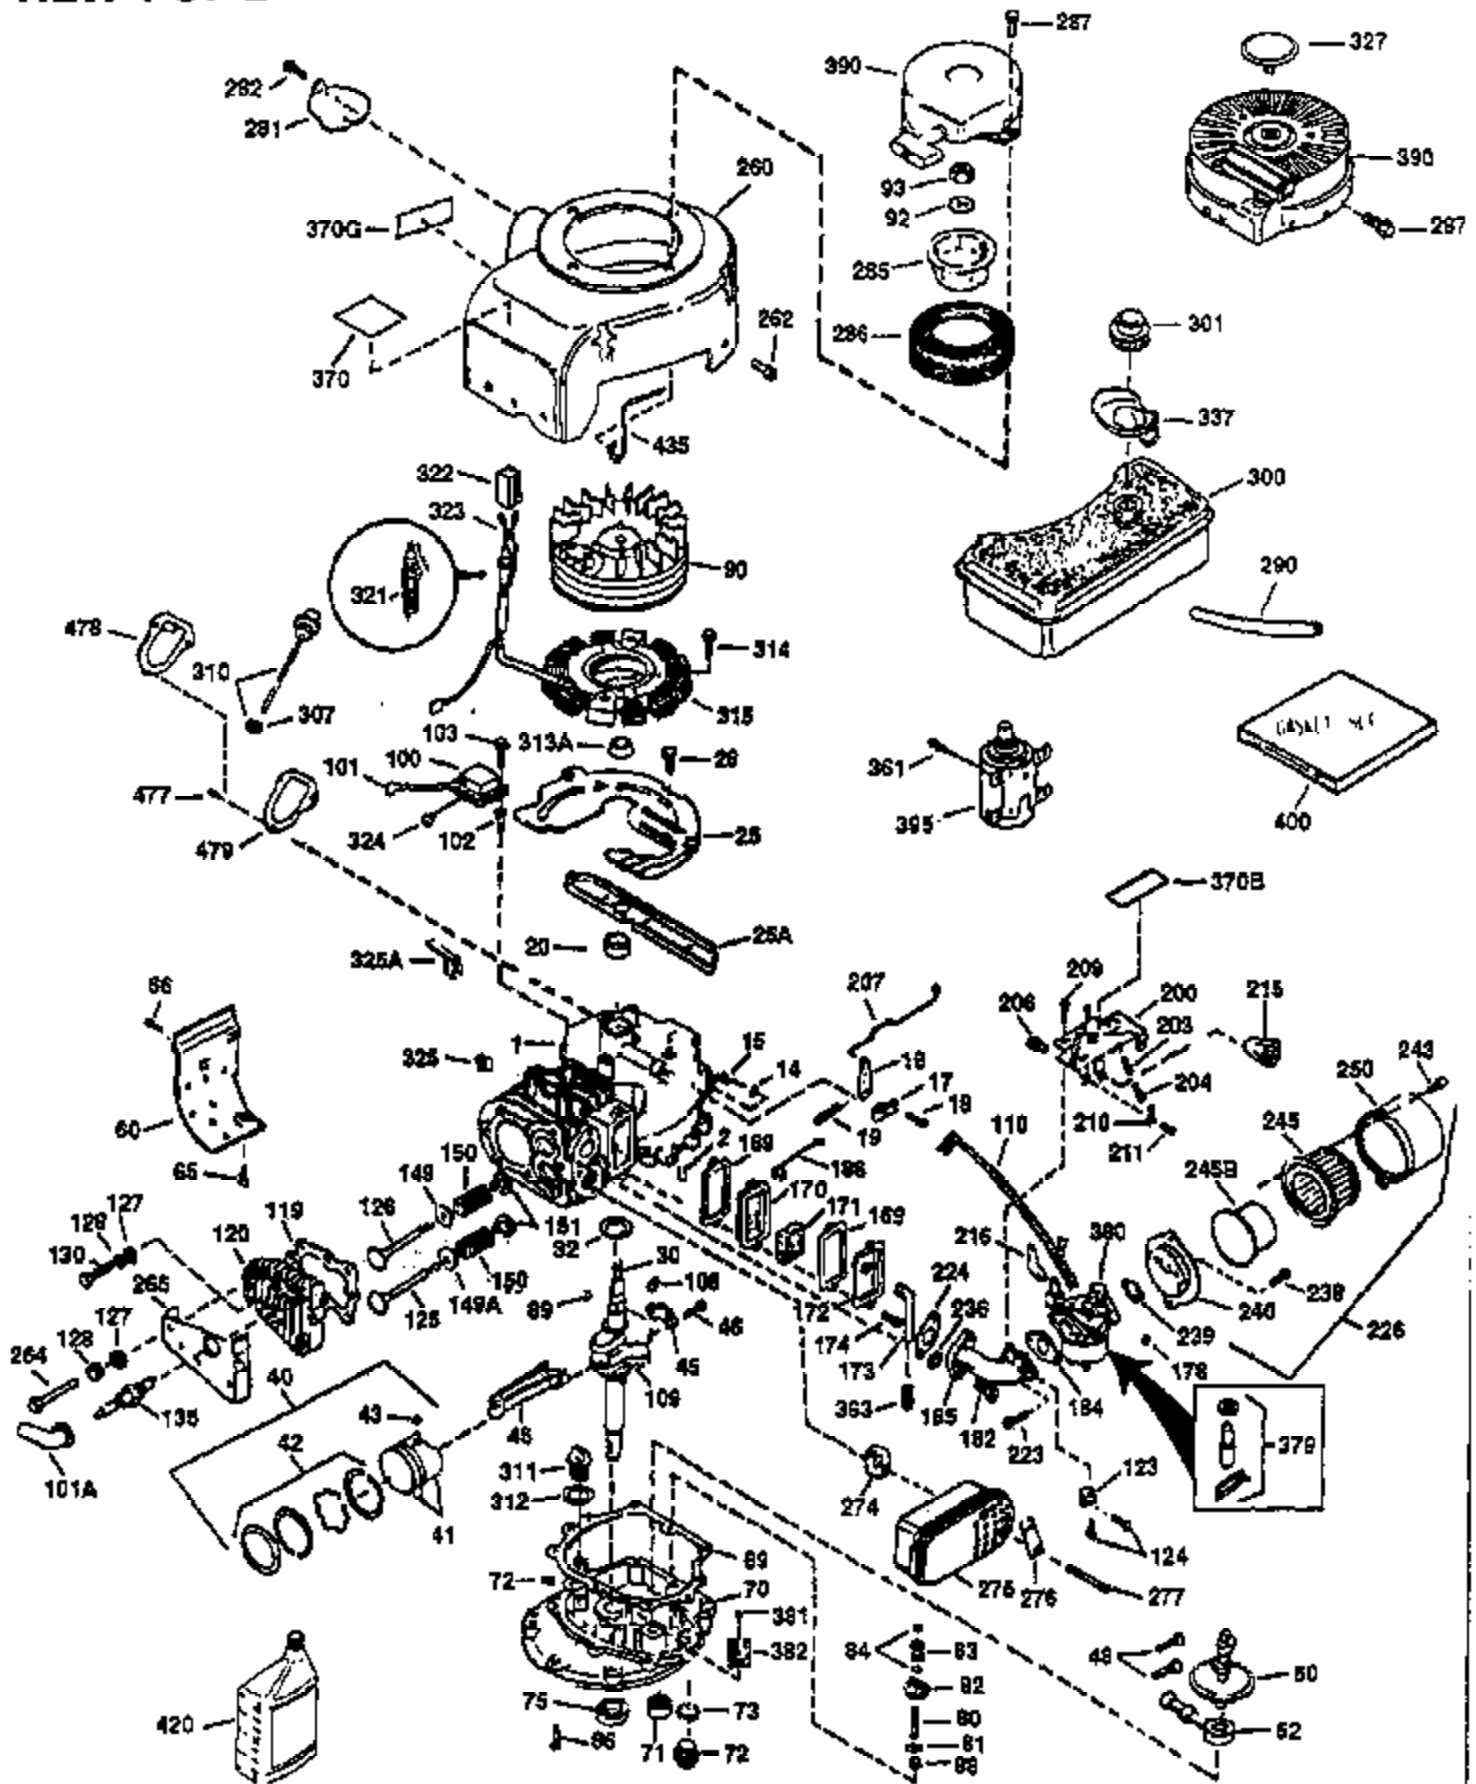

ILLUSTRATION SHOWS TYPICAL PARTS ONLY. ORDER BY PART NUMBER. PARTS NOT LISTED ARE SUPPLIED BY OEM.

VIEW 1 OF 2

Engine Parts List #1

Ref #	Part Number	Qty	Description
1	34913A	1	Cylinder (Incl. 2 & 20)
2	27652	2	Dowel Pin
14	28277	1	Washer
15	30669	1	Governor Rod (Incl. 14)
16	31357	1	Governor Lever
17	31335	1	Governor Lever Clamp
18	650548	1	Screw, 8-32 x 5/16"
19	31361	1	Extension Spring
20	32630	1	Oil Seal
25	29536	1	Blower Housing Baffle
26	650561	2	Screw, 1/4-20 x 5/8"
30	35209	1	Crankshaft
40	34531	1	Piston, Pin & Ring Set (Std.)
40	34532	1	Piston, Pin & Ring Set (.010" OS)
40	34533	1	Piston, Pin & Ring Set (.020" OS)
41	33312B	1	Piston & Pin Ass'y. (Std.) (Incl. 43)
41	33313B	1	Piston & Pin Ass'y. (.010" OS) (Incl. 43)
41	33314B	1	Piston & Pin Ass'y. (.020" OS) (Incl. 43)
42	34854	1	Ring Set (Std.)
42	34855	1	Ring Set (.010" OS)
42	34856	1	Ring Set (.020" OS)
43	27888	2	Piston Pin Retaining Ring
45	31380C	1	Connecting Rod Ass'y. (Incl. 46)
46	650662C	2	Connecting Rod Bolt
48	34034	2	Valve Lifter
50	33157	1	Camshaft (MCR)
52	31356	1	Oil Pump Ass'y.
60	30622A	1	Blower Housing Extension
64	30063	1	Screw, Torx T-30, 1/4-20 x 1/2"
65	650128	1	Screw, 10-24 x 1/2"
69	30684	1	* Mounting Flange Gasket
70	31471D	1	Mounting Flange (Incl. 72,75,80 & 81)
72	27642	1	Oil Drain Plug
75	27897	1	Oil Seal
80	30668	1	Governor Shaft
81	30590A	2	Washer
82	30591	1	Governor Gear Ass'y. (Incl. 81)
83	30588A	1	Governor Spool
84	29193	2	Retaining Ring
86	650488	7	Screw, 1/4-20 x 1-1/4"
88	31707A	1	Spacer (Incl. 81)
89	32589	1	Flywheel Key
90	611084	1	Flywheel
92	650815	1	Belleville Washer
93	8116	1	Flywheel Nut
100	34443A	1	Solid State Ignition
101	610118	1	Spark Plug Cover
102	650872	2	Solid State Mounting Stud
103	650814	2	Screw, Torx T-15, 10-24 x 1"
110	36230	1	Ground Wire
119	28938C	1	* Cylinder Head Gasket
120	30938A	1	Cylinder Head
125	27878A	1	Exhaust Valve (Std.) (Incl. 151)
125	27880A	1	Exhaust Valve (1/32" OS) (Incl. 151)
126	32783	1	Intake Valve (Std.) (Incl. 151)
126	32784	1	Intake Valve (1/32" OS) (Incl. 151)
127	650691	8	Washer
128	650690	8	Belleville Washer