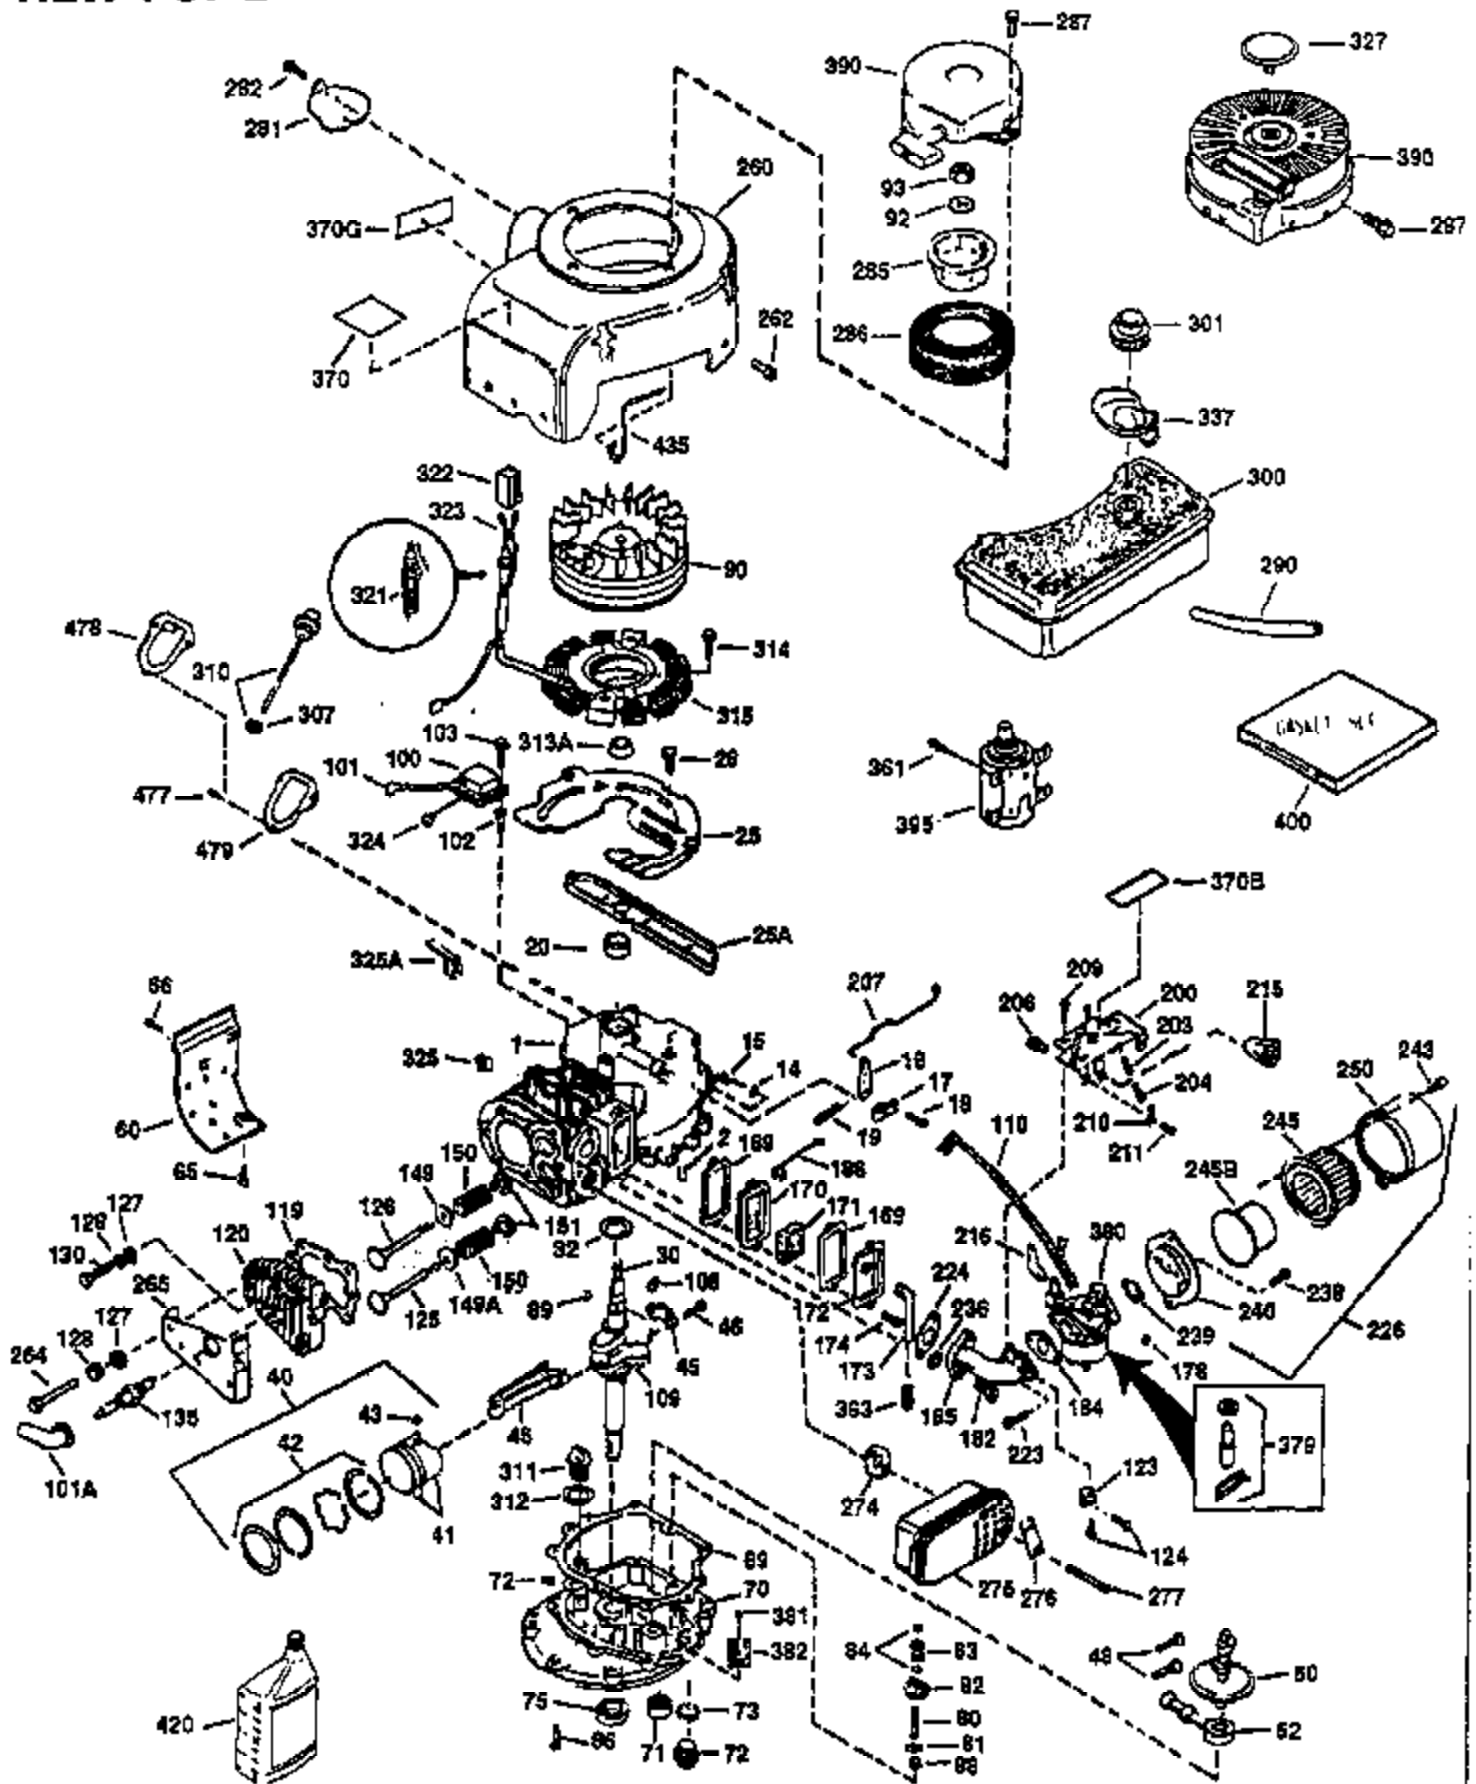

## Engine Parts List #1

Ref #	Part Number	Qty	Description
1	34913A	1	Cylinder (Incl. 2 & 20)
2	27652	2	Dowel Pin
14	28277	1	Washer
15	30669	1	Governor Rod (Incl. 14)
16	31357	1	Governor Lever
17	31335	1	Governor Lever Clamp
18	650548	1	Screw, 8-32 x 5/16"
19	31361	1	Extension Spring
20	32630	1	Oil Seal
25	29536	1	Blower Housing Baffle
26	650561	2	Screw, 1/4-20 x 5/8"
30	35263	1	Crankshaft
40	34531	1	Piston, Pin & Ring Set (Std.)
40	34532	1	Piston, Pin & Ring Set (.010" OS)
40	34533	1	Piston, Pin & Ring Set (.020" OS)
41	33312B	1	Piston & Pin Ass'y. (Std.) (Incl. 43)
41	33313B	1	Piston & Pin Ass'y. (.010" OS) (Incl. 43)
41	33314B	1	Piston & Pin Ass'y. (.020" OS) (Incl. 43)
42	34854	1	Ring Set (Std.)
42	34855	1	Ring Set (.010" OS)
42	34856	1	Ring Set (.020" OS)
43	27888	2	Piston Pin Retaining Ring
45	31295C	1	Connecting Rod Ass'y. (Incl. 46)
46	650662C	2	Connecting Rod Bolt
48	34034	2	Valve Lifter
50	33157	1	Camshaft (MCR)
52	31356	1	Oil Pump Ass'y.
60	30622A	1	Blower Housing Extension
64	30063	1	Screw, Torx T-30, 1/4-20 x 1/2"
65	650128	1	Screw, 10-24 x 1/2"
69	30684	1	* Mounting Flange Gasket
70	31471D	1	Mounting Flange (Incl. 72,75,80 & 81)
72	27642	1	Oil Drain Plug
75	27897	1	Oil Seal
80	30668	1	Governor Shaft
81	30590A	2	Washer
82	30591	1	Governor Gear Ass'y. (Incl. 81)
83	30588A	1	Governor Spool
84	29193	2	Retaining Ring
86	650488	7	Screw, 1/4-20 x 1-1/4"
88	31707A	1	Spacer (Incl. 81)
89	32589	1	Flywheel Key
90	611084	1	Flywheel
92	650815	1	Belleville Washer
93	8116	1	Flywheel Nut
100	34443A	1	Solid State Ignition
101	610118	1	Spark Plug Cover
102	650872	2	Solid State Mounting Stud
103	650814	2	Screw, Torx T-15, 10-24 x 1"
110	36230	1	Ground Wire
119	28938C	1	* Cylinder Head Gasket
120	30938A	1	Cylinder Head
125	27878A	1	Exhaust Valve (Std.) (Incl. 151)
125	27880A	1	Exhaust Valve (1/32" OS) (Incl. 151)
126	32783	1	Intake Valve (Std.) (Incl. 151)
126	32784	1	Intake Valve (1/32" OS) (Incl. 151)
127	650691	3	Washer
128	650690	3	Belleville Washer