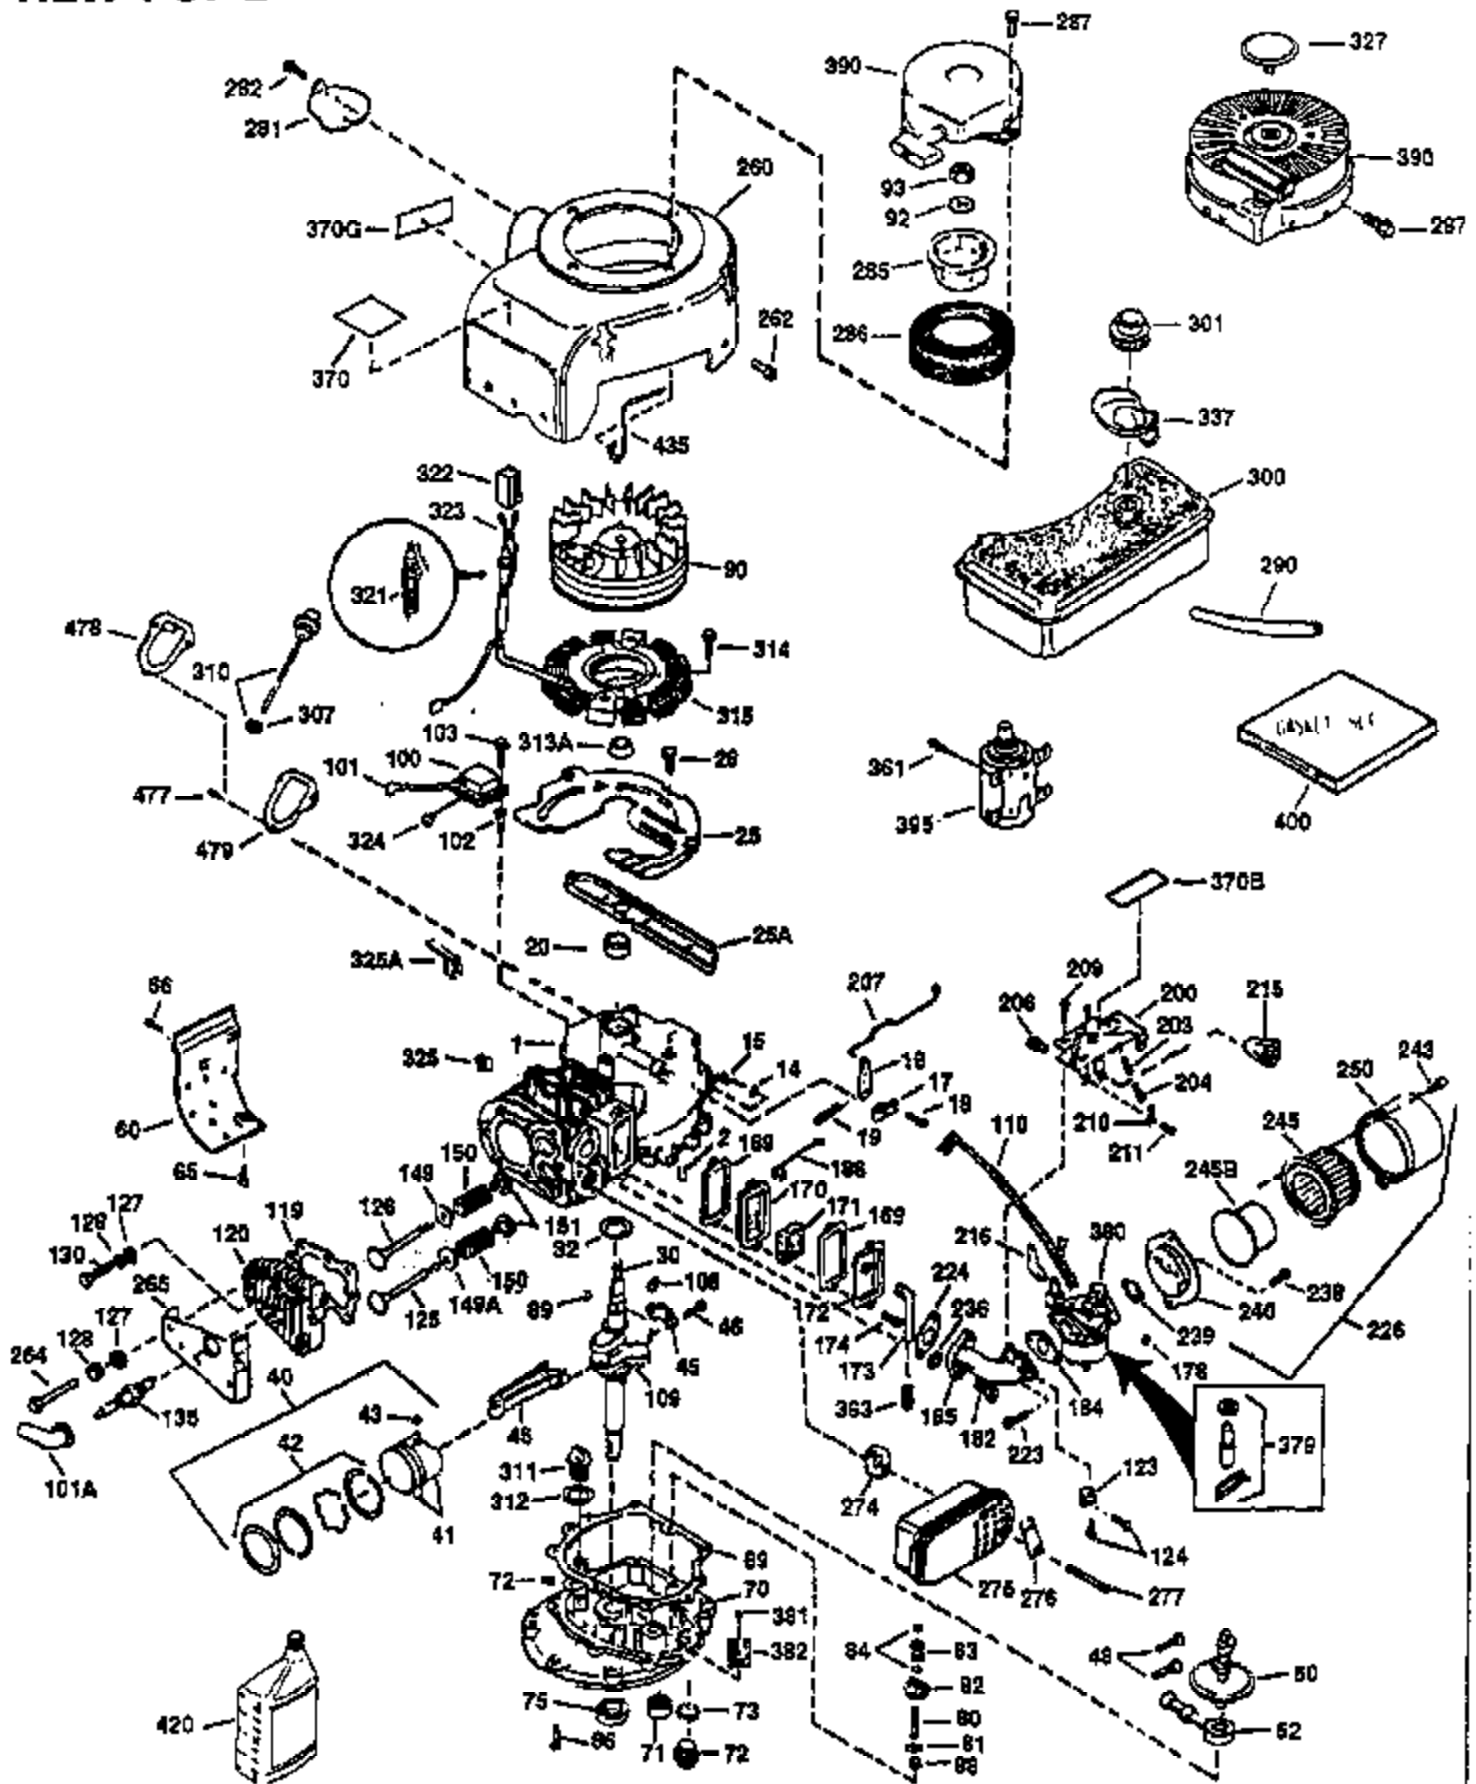

ILLUSTRATION SHOWS TYPICAL PARTS ONLY. ORDER BY PART NUMBER. PARTS NOT LISTED ARE SUPPLIED BY OEM.

VIEW 1 OF 2

Engine Parts List #1

Ref #	Part Number	Qty	Description
1	34913A	1	Cylinder (Incl. 2 & 20)
2	27652	1	Dowel Pin
14	28277	1	Washer
15	30669	1	Governor Rod (Incl. 14)
16	31357	1	Governor Lever
17	31335	1	Governor Lever Clamp
18	650548	1	Screw, 8-32 x 5/16"
19	31361	1	Extension Spring
20	32630	1	Oil Seal
25	29536	1	Blower Housing Baffle
26	650561	2	Screw, 1/4-20 x 5/8"
30	36417	1	Crankshaft
40	34531	1	Piston, Pin & Ring Set (Std.)
40	34532	1	Piston, Pin & Ring Set (.010" OS)
40	34533	1	Piston, Pin & Ring Set (.020" OS)
41	33312B	1	Piston & Pin Ass'y. (Std.) (Incl. 43)
41	33313B	1	Piston & Pin Ass'y. (.010" OS) (Incl. 43)
41	33314B	1	Piston & Pin Ass'y. (.020" OS) (Incl. 43)
42	34854	1	Ring Set (Std.)
42	34855	1	Ring Set (.010" OS)
42	34856	1	Ring Set (.020" OS)
43	27888	2	Piston Pin Retaining Ring
45	31380C	1	Connecting Rod Ass'y. (Incl. 46)
46	650662C	2	Connecting Rod Bolt
48	34034	2	Valve Lifter
50	33157	1	Camshaft (MCR)
52	31356	1	Oil Pump Ass'y.
60	30622A	1	Blower Housing Extension
65	650128	1	Screw, 10-24 x 1/2"
66	30063	1	Screw, Torx T-30, 1/4-20 x 1/2"
69	30684	1	* Mounting Flange Gasket
70	31471D	1	Mounting Flange (Incl. 72,75,80 & 81)
72	27642	1	Oil Drain Plug
75	27897	1	Oil Seal
80	30668	1	Governor Shaft
81	30590A	2	Washer
82	30591	1	Governor Gear Ass'y. (Incl. 81)
83	30588A	1	Governor Spool
84	29193	2	Retaining Ring
86	650488	7	Screw, 1/4-20 x 1-1/4"
88	31707A	1	Spacer (Incl. 81)
89	32589	1	Flywheel Key
90	611084	1	Flywheel
92	650815	1	Belleville Washer
93	8116	1	Flywheel Nut
100	34443A	1	Solid State Ignition
101	610118	1	Spark Plug Cover
102	650872	2	Solid State Mounting Stud
103	651007	2	Screw, Torx T-15, 10-24 x 15/16"
110	36230	1	Ground Wire
119	36445	1	* Cylinder Head Gasket
120	36446	1	Cylinder Head
125	27878A	1	Exhaust Valve (Std.) (Incl. 151)
125	27880A	1	Exhaust Valve (1/32" OS) (Incl. 151)
126	32783	1	Intake Valve (Std.) (Incl. 151)
126	32784	1	Intake Valve (1/32" OS) (Incl. 151)
127	650691	8	Washer
128	650690	8	Belleville Washer