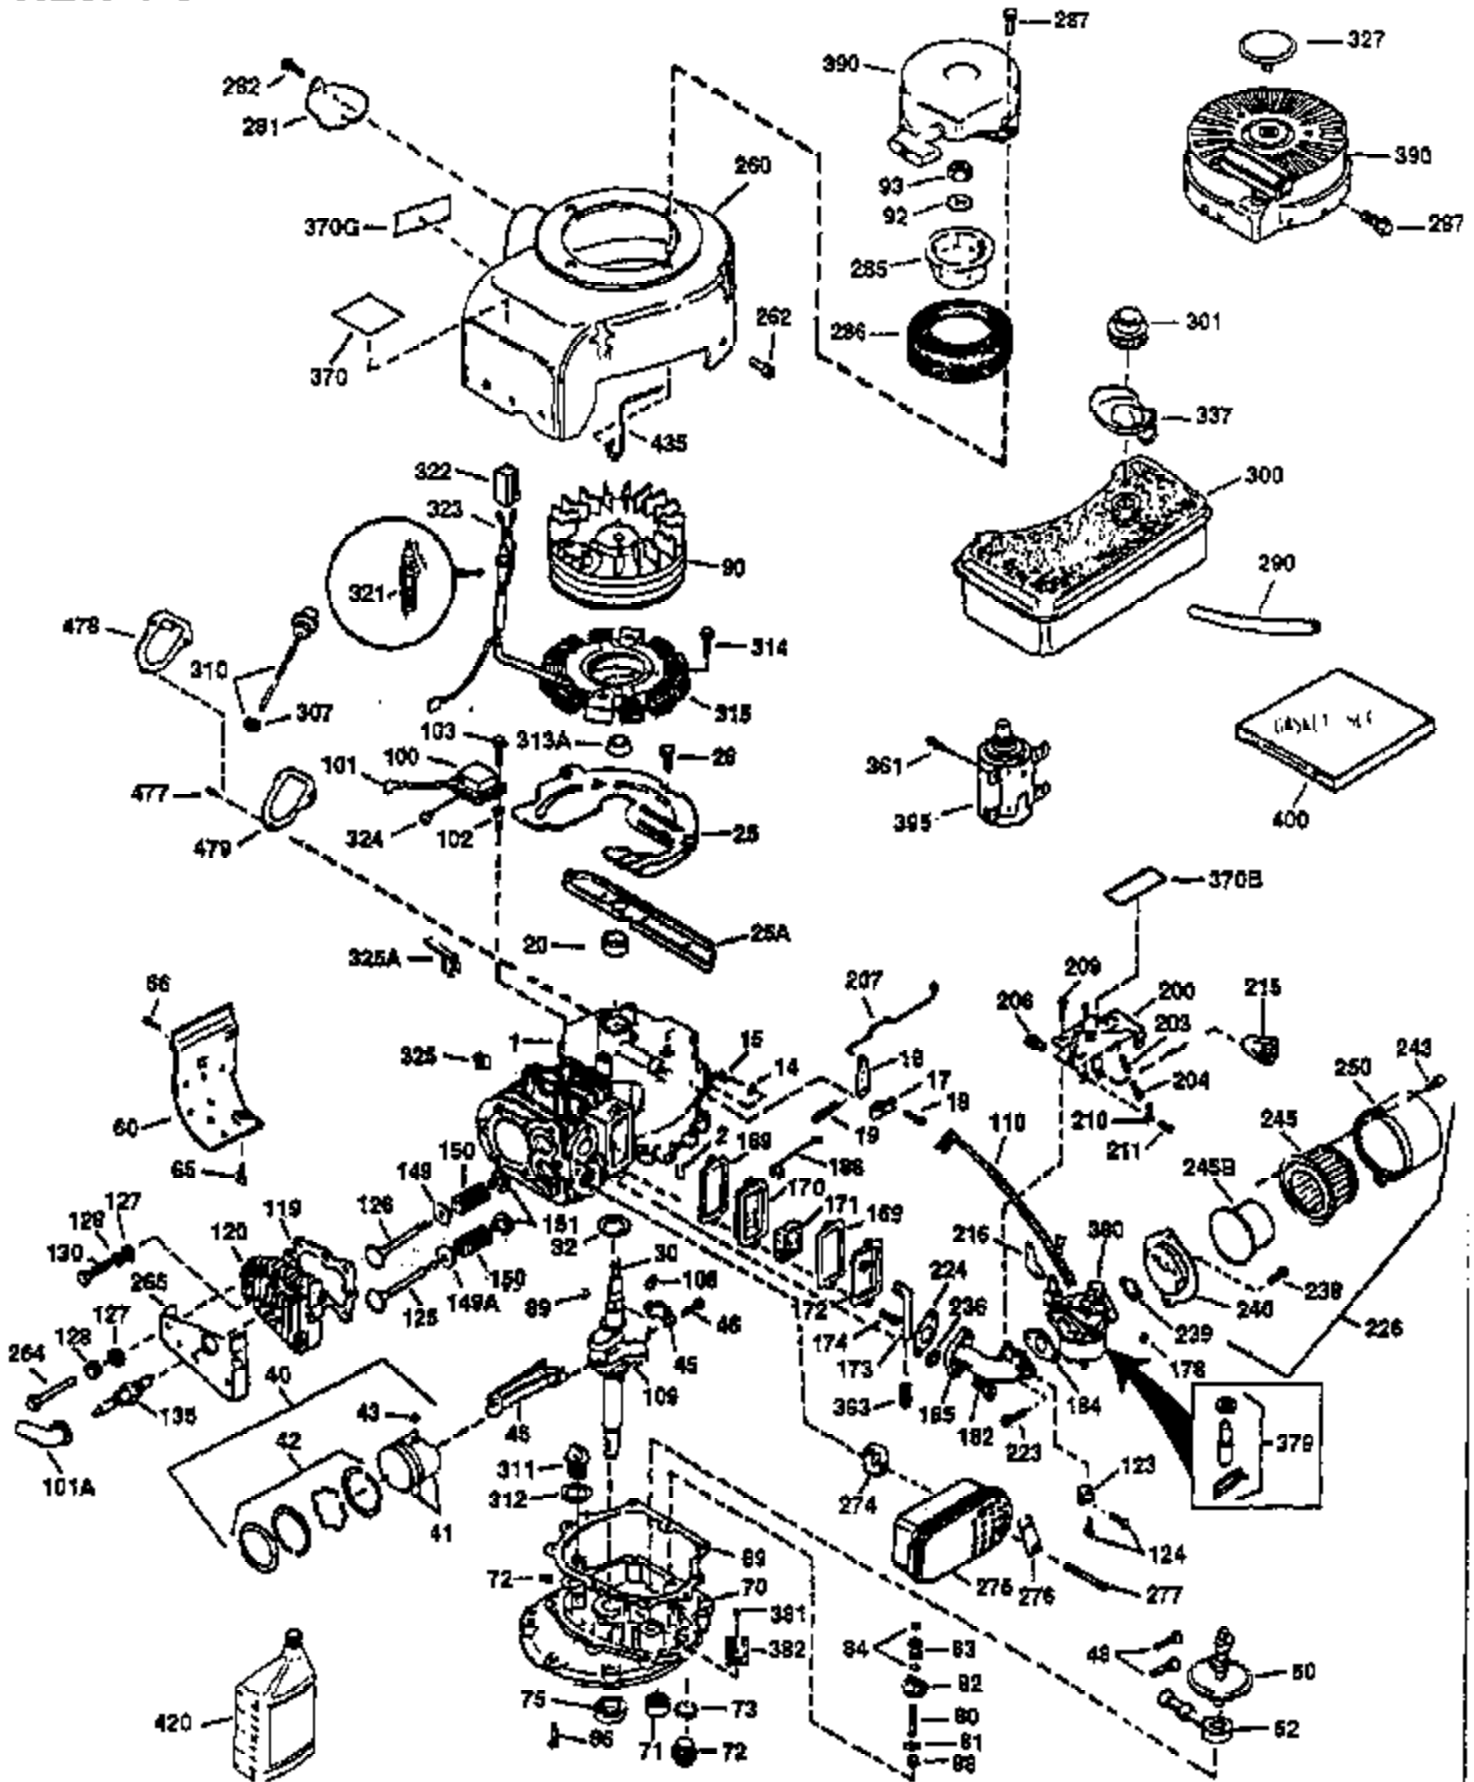

ILLUSTRATION SHOWS TYPICAL PARTS ONLY. ORDER BY PART NUMBER. PARTS NOT LISTED ARE SUPPLIED BY OEM.

VIEW 1 OF 2

Engine Parts List #1

Ref #	Part Number	Qty	Description
1	34913A	1	Cylinder (Incl. 2 & 20)
2	27652	1	Dowel Pin
14	28277	1	Washer
15	30669	1	Governor Rod (Incl. 14)
16	31357	1	Governor Lever
17	31335	1	Governor Lever Clamp
18	650548	1	Screw, 8-32 x 5/16"
19	31361	1	Extension Spring
20	32630	1	Oil Seal
25	29536	1	Blower Housing Baffle
26	650561	2	Screw, 1/4-20 x 5/8"
30	36417	1	Crankshaft
40	34531	1	Piston, Pin & Ring Set (Std.)
40	34532	1	Piston, Pin & Ring Set (.010" OS)
40	34533	1	Piston, Pin & Ring Set (.020" OS)
41	33312B	1	Piston & Pin Ass'y. (Std.) (Incl. 43)
41	33313B	1	Piston & Pin Ass'y. (.010" OS) (Incl. 43)
41	33314B	1	Piston & Pin Ass'y. (.020" OS) (Incl. 43)
42	34854	1	Ring Set (Std.)
42	34855	1	Ring Set (.010" OS)
42	34856	1	Ring Set (.020" OS)
43	27888	2	Piston Pin Retaining Ring
45	31380C	1	Connecting Rod Ass'y. (Incl. 46)
46	650662C	2	Connecting Rod Bolt
48	34034	2	Valve Lifter
50	33157	1	Camshaft (MCR)
52	31356	1	Oil Pump Ass'y.
60	30622A	1	Blower Housing Extension
64	30063	1	Screw, Torx T-30, 1/4-20 x 1/2"
65	650128	1	Screw, 10-24 x 1/2"
69	30684	1	* Mounting Flange Gasket
70	31471D	1	Mounting Flange (Incl. 72,75,80 & 81)
72	27642	1	Oil Drain Plug
75	27897	1	Oil Seal
80	30668	1	Governor Shaft
81	30590A	2	Washer
82	30591	1	Governor Gear Ass'y. (Incl. 81)
83	30588A	1	Governor Spool
84	29193	2	Retaining Ring
86	650488	7	Screw, 1/4-20 x 1-1/4"
88	31707A	1	Spacer (Incl. 81)
89	32589	1	Flywheel Key
90	611084	1	Flywheel
92	650815	1	Belleville Washer
93	8116	1	Flywheel Nut
100	34443A	1	Solid State Ignition
101	610118	1	Spark Plug Cover
102	650872	2	Solid State Mounting Stud
103	650814	2	Screw, Torx T-15, 10-24 x 1"
110	36230	1	Ground Wire
119	36445	1	* Cylinder Head Gasket
120	36446	1	Cylinder Head
125	27878A	1	Exhaust Valve (Std.) (Incl. 151)
125	27880A	1	Exhaust Valve (1/32" OS) (Incl. 151)
126	32783	1	Intake Valve (Std.) (Incl. 151)
126	32784	1	Intake Valve (1/32" OS) (Incl. 151)
127	650691	8	Washer
128	650690	8	Belleville Washer