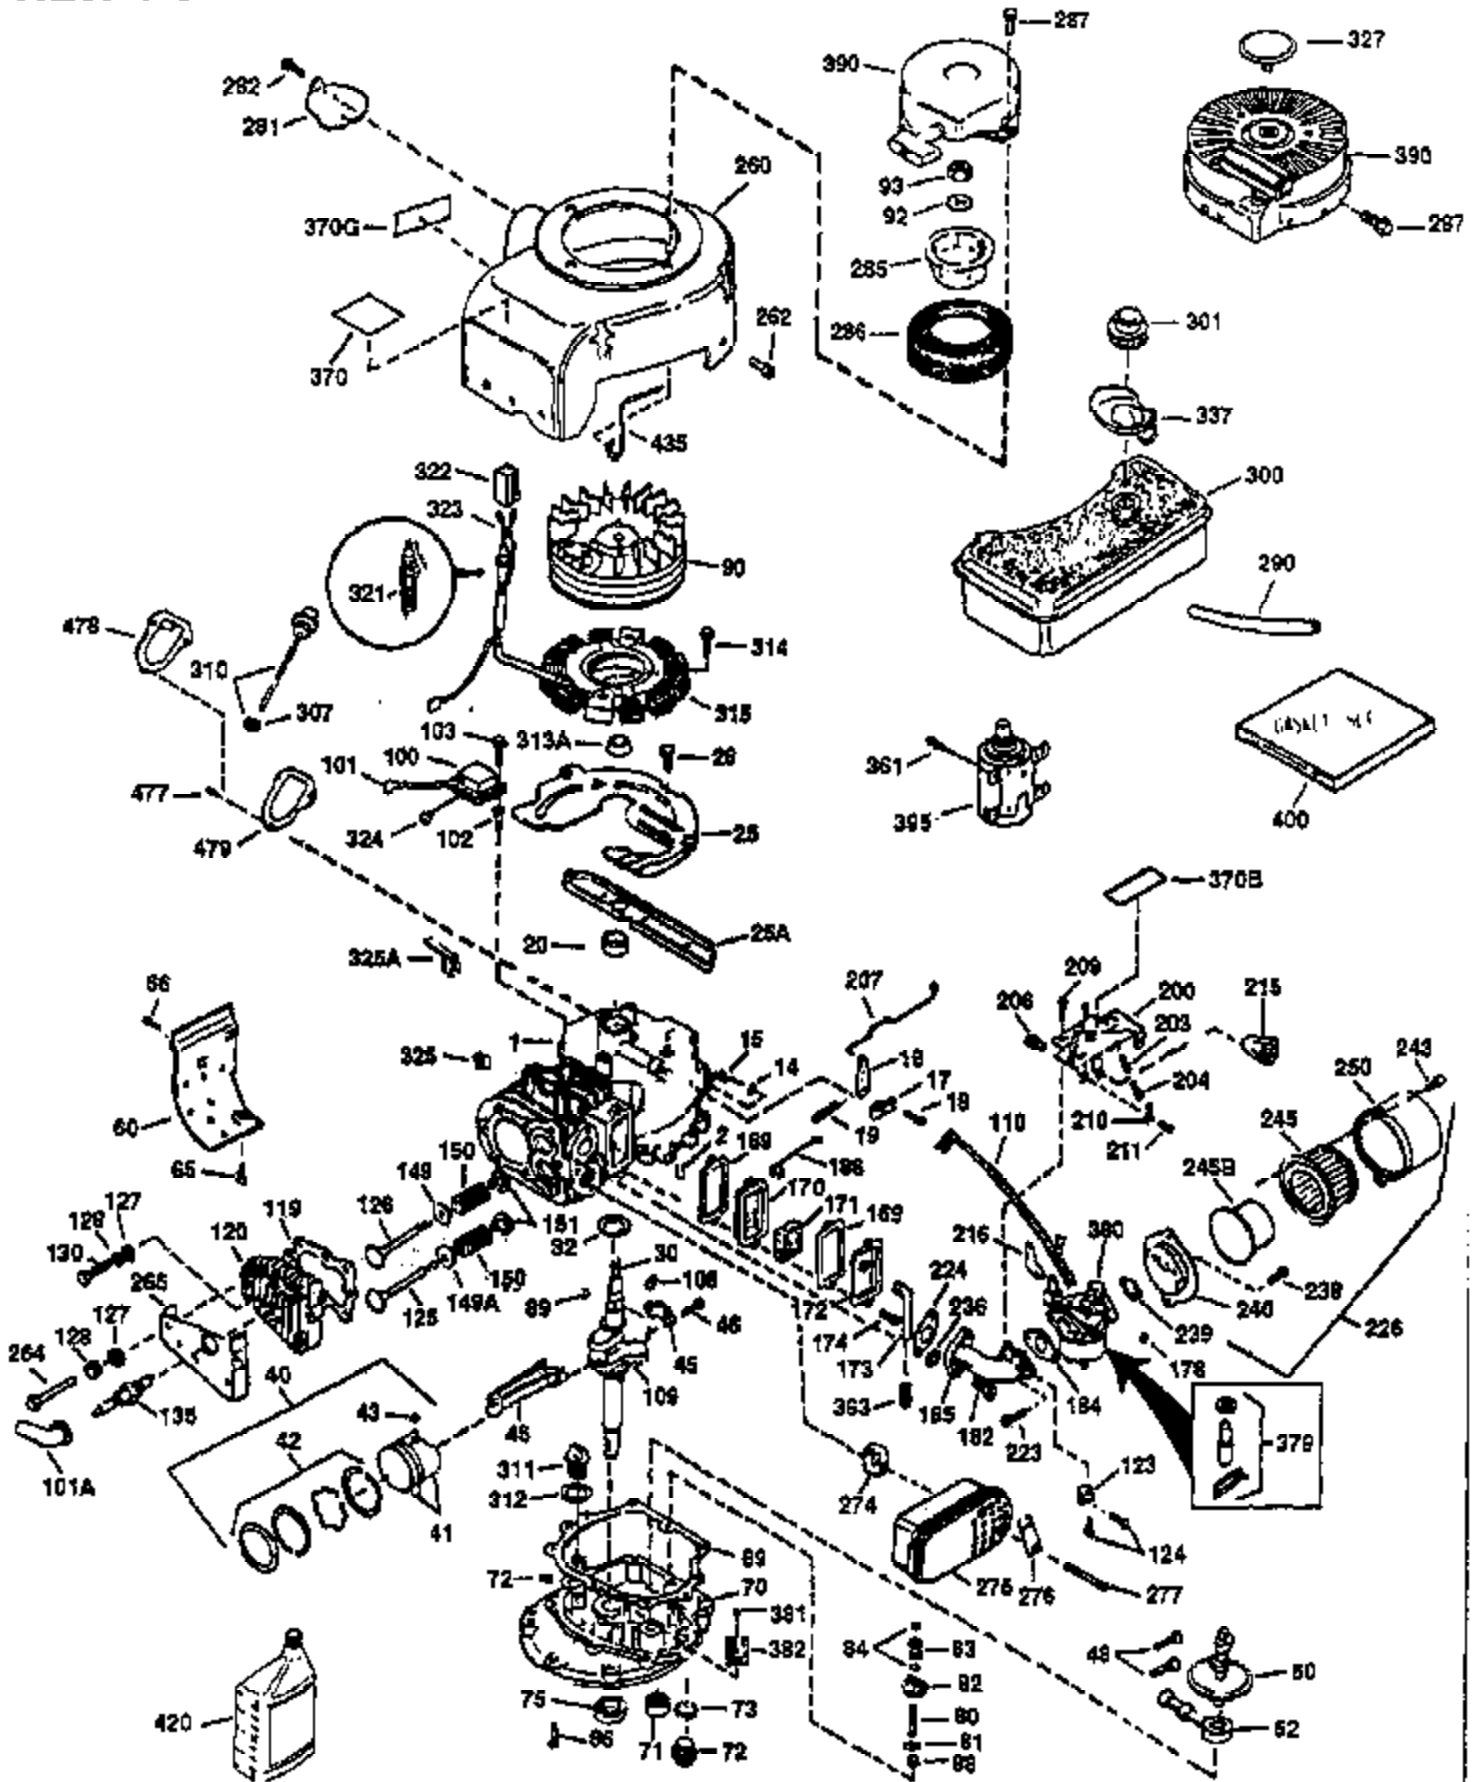

## Engine Parts List #1

Ref #	Part Number	Qty	Description
1	34913A	1	Cylinder (Incl. 2 & 20)
2	27652	2	Dowel Pin
14	28277	1	Washer
15	30669	1	Governor Rod (Incl. 14)
16	31357	1	Governor Lever
17	31335	1	Governor Lever Clamp
18	650548	1	Screw, 8-32 x 5/16"
19	31361	1	Extension Spring
20	32630	1	Oil Seal
25	29536	1	Blower Housing Baffle
26	650561	2	Screw, 1/4-20 x 5/8"
30	35360	1	Crankshaft
40	34531	1	Piston, Pin & Ring Set (Std.)
40	34532	1	Piston, Pin & Ring Set (.010" OS)
40	34533	1	Piston, Pin & Ring Set (.020" OS)
41	33312B	1	Piston & Pin Ass'y. (Std.) (Incl. 43)
41	33313B	1	Piston & Pin Ass'y. (.010" OS) (Incl. 43)
41	33314B	1	Piston & Pin Ass'y. (.020" OS) (Incl. 43)
42	34854	1	Ring Set (Std.)
42	34855	1	Ring Set (.010" OS)
42	34856	1	Ring Set (.020" OS)
43	27888	2	Piston Pin Retaining Ring
45	31295C	1	Connecting Rod Ass'y. (Incl. 46)
46	650662C	2	Connecting Rod Bolt
48	34034	2	Valve Lifter
50	33157	1	Camshaft (MCR)
52	31356	1	Oil Pump Ass'y.
60	30622A	1	Blower Housing Extension
64	30063	1	Screw, Torx T-30, 1/4-20 x 1/2"
65	650128	1	Screw, 10-24 x 1/2"
69	30684	1	* Mounting Flange Gasket
70	31471D	1	Mounting Flange (Incl. 72,75,80 & 81)
72	27642	1	Oil Drain Plug
75	27897	1	Oil Seal
80	30668	1	Governor Shaft
81	30590A	2	Washer
82	30591	1	Governor Gear Ass'y. (Incl. 81)
83	30588A	1	Governor Spool
84	29193	2	Retaining Ring
86	650488	7	Screw, 1/4-20 x 1-1/4"
88	31707A	1	Spacer (Incl. 81)
89	32589	1	Flywheel Key
90	611084	1	Flywheel
92	650815	1	Belleville Washer
93	8116	1	Flywheel Nut
100	34443A	1	Solid State Ignition
101	610118	1	Spark Plug Cover
102	650872	2	Solid State Mounting Stud
103	650814	2	Screw, Torx T-15, 10-24 x 1"
110	36230	1	Ground Wire
119	28938C	1	* Cylinder Head Gasket
120	30938A	1	Cylinder Head
125	27878A	1	Exhaust Valve (Std.) (Incl. 151)
125	27880A	1	Exhaust Valve (1/32" OS) (Incl. 151)
126	32783	1	Intake Valve (Std.) (Incl. 151)
126	32784	1	Intake Valve (1/32" OS) (Incl. 151)
127	650691	3	Washer
128	650690	3	Belleville Washer