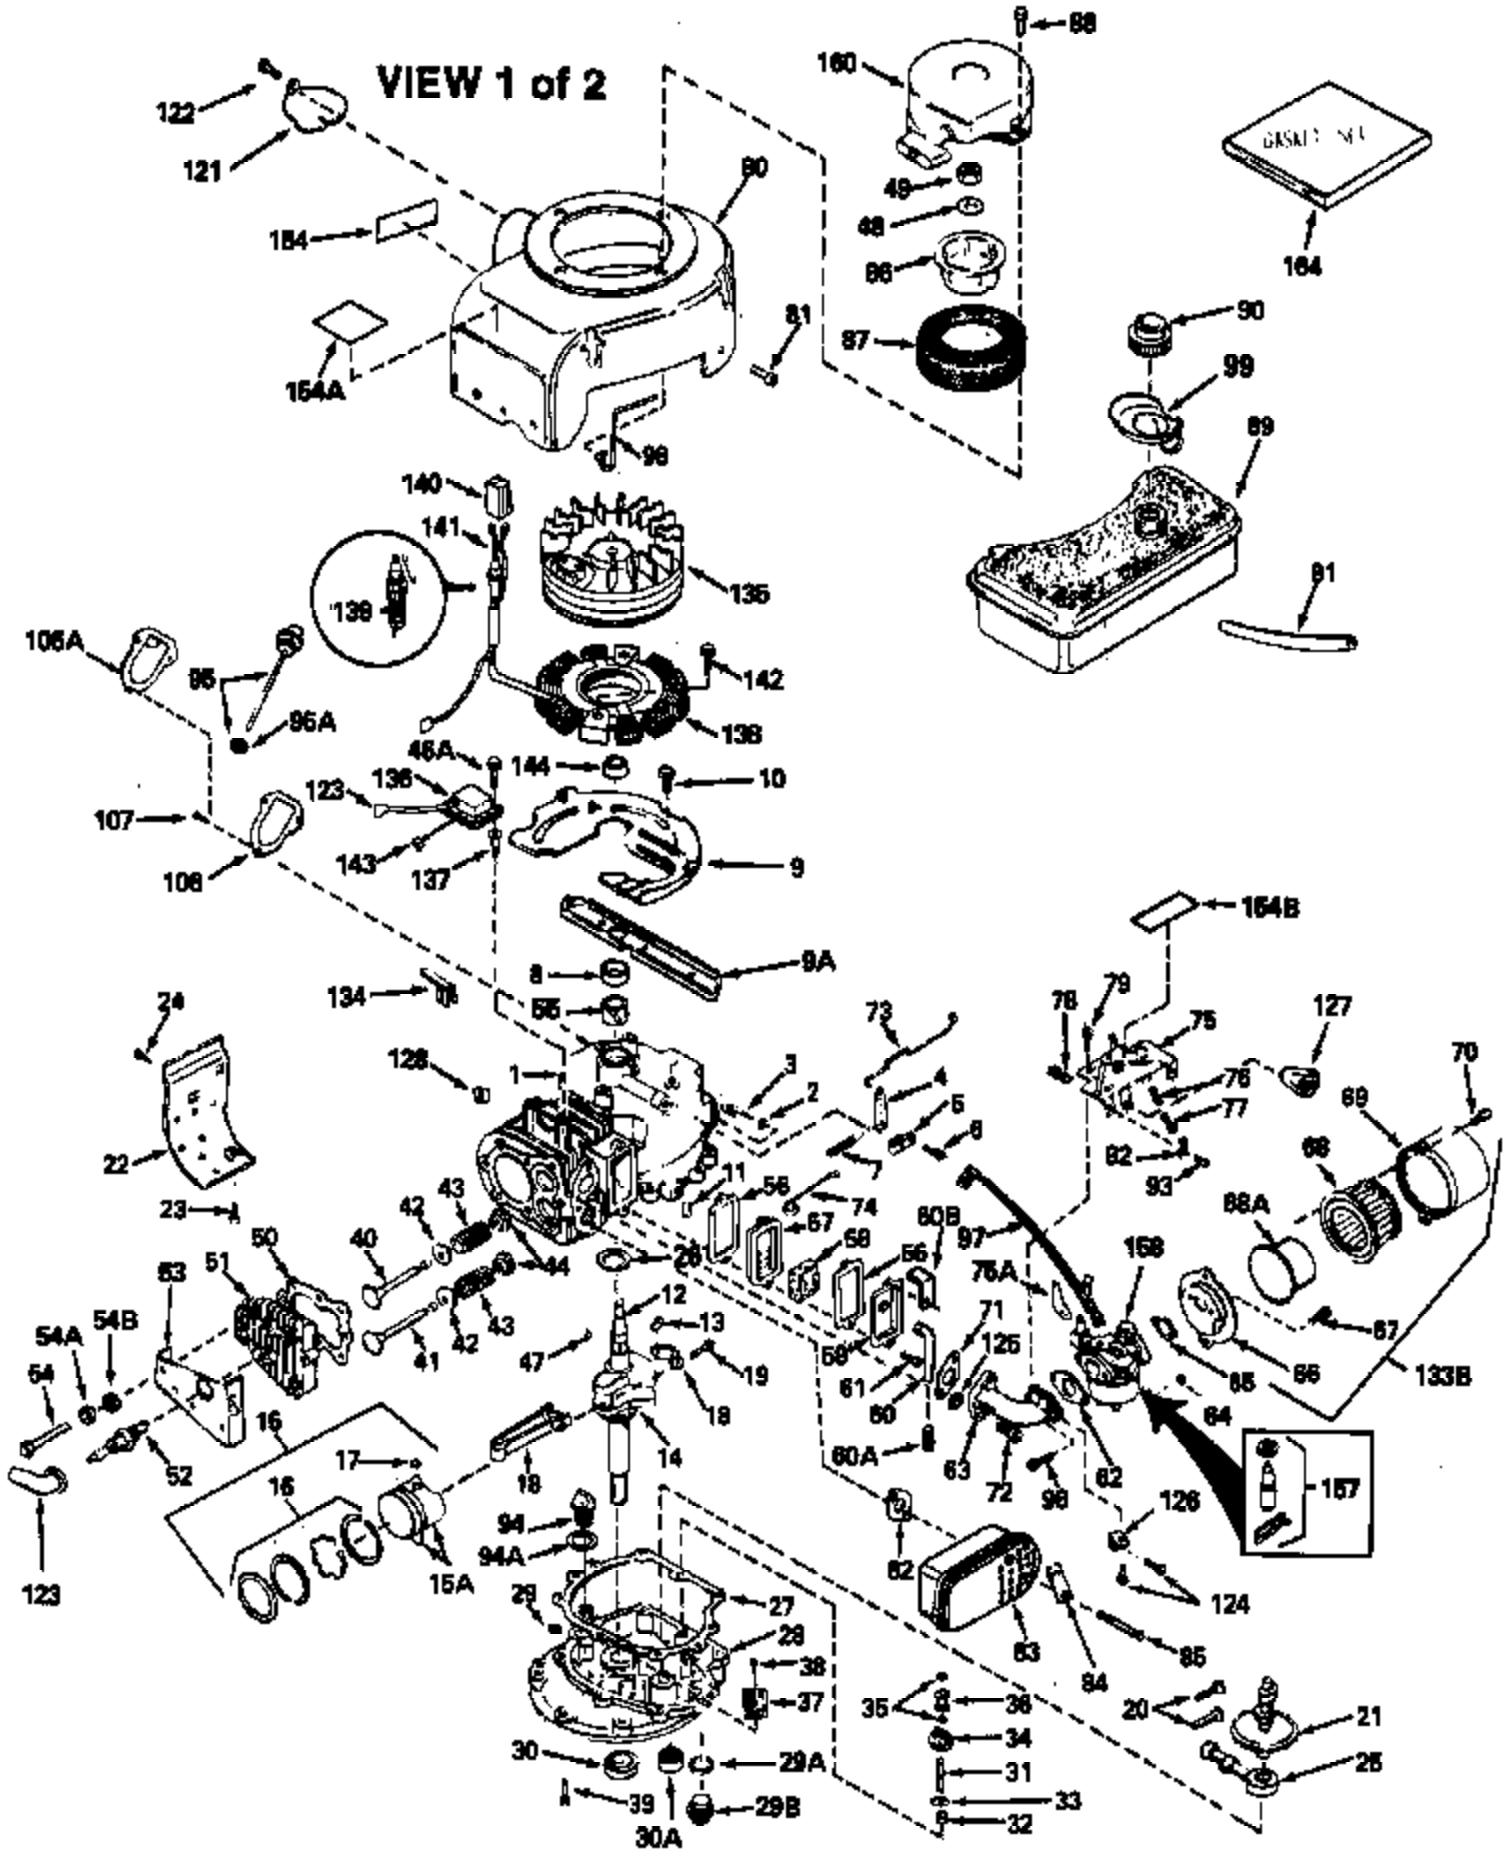

ILLUSTRATION SHOWS TYPICAL PARTS ONLY. ORDER BY PART NUMBER. PARTS NOT LISTED ARE SUPPLIED BY OEM.

Ref #	Part Number	Qty	Description
1	34913A		Cylinder (Incl. 8, 11, 94 & 94A) (2-5/8")
2	28277		Washer, Flat
3	30669		Rod, Governor
4	31357		Lever, Governor
5	31335		Clamp, Governor lever
6	650548		Screw, 8-32 x 5/16"
7	31361		Spring, Governor
8	32630		Seal, Oil
9	29536		Baffle, Blower housing (Use as required)
9	35256A		Blo.Hsg.Baffle (W/E.S.knock-out)(As required)
10	650561		Screw, 1/4-20 x 5/8"
11	27652		Pin, Dowel
12	35097		Crankshaft (Incl. 13 & 14)
13	29783		Pin, Crankshaft gear
14	27884		Gear, Crankshaft
15	34531		Piston, Pin & Ring Set (2-5/8") (Std.)
15	34532		Piston, Pin & Ring Set (.010" OS)
15	34533		Piston, Pin & Ring Set (.020" OS)
15A	33312B		Piston & Pin Ass'y. (Incl.17)(2-5/8") (Std.)
15A	33313B		Piston & Pin Ass'y. (Incl. 17) (.010" OS)
15A	33314B		Piston & Pin Ass'y. (Incl. 17) (.020" OS)
16	34854		Ring Set (2-5/8") (Std.)
16	34855		Ring Set (.010" OS)
16	34856		Ring Set (.020" OS)
17	27888		Ring, Piston pin retaining
18	31295C		Rod Assy., Connecting (Incl. 19)
19	650662C		Bolt, Connecting rod (Incl. 2 pieces)
20	34034		Lifter, Valve
21	33157		Camshaft
22	30622A		Extension, Blower housing
23	650128		Screw, 10-24 x 1/2"
24	30688		Screw, 1/4-20 x 1/2"
25	31356		Pump Assy., Oil
27	30684		* Gasket, Cylinder cover
28	31552C		Flange Ass'y. (Incl. 29,30,31,33,94 & 94A)
29	27642		Plug, Pipe (sq.hd, 1/4-28)
29	28582		Plug, Drain (countersunk headless, 1/4-28)
30	27897		Seal, Oil
31	30668		Shaft, Mech. Governor
32	31707A		Governor Spacer Assy. (Incl. 33)
33	30590A		Washer, Flat (2 required)
34	30591		Gear Assy., Governor
35	29193		Ring, Retaining
36	30588A		Spool, Governor
37	31355		Screen, Oil filter (Use as required)
38	29117		Screw, 8-32 x 5/16" (Use as required)
39	650488		Screw, 1/4-20 x 1-1/4"
40	32783		Intake Valve (Std.) (Incl. 44)
40	32784		Intake Valve (1/32" OS) (Incl. 44)
41	27878A		Exhaust Valve (Std.) (Incl. 44)
41	27880A		Exhaust Valve (1/32" OS) (Incl. 44)
42	27882		Cap, Upper valve spring
43	27881		Spring, Valve
44	32581		Cap, Lower valve spring
47	32589		Key, Flywheel
48	650815		Washer, Belleville
49	8116		Nut, Washer, 1/2-20
50	28938B		* Gasket, Head