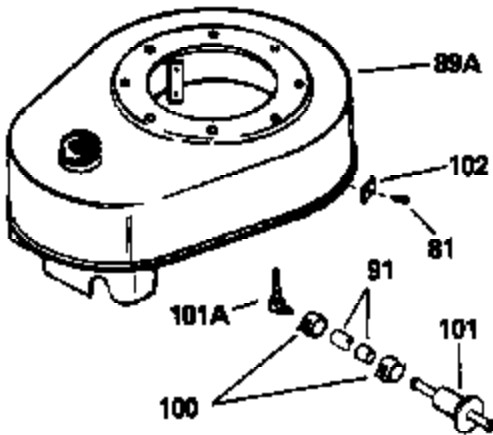

ILLUSTRATION SHOWS TYPICAL PARTS ONLY. ORDER BY PART NUMBER. PARTS NOT LISTED ARE SUPPLIED BY OEM.

OPTIONAL 110 - 120 VOLT
STARTER MOTOR KIT

VIEW 2 of 2

STD. POINT

Ref #	Part Number	Qty	Description
45	33876		Gasket, Stator
46	650489		Screw, 1/4-20 x 5/8"
54A	26073		Washer, Flat (Use as required)
54A	650690		Washer, Belleville (Use as required)
81	29747B		Screw, 5/16-24 x 21/32"
83A	391028		Muffler
83C	391026		Muffler (Incl. 115, 116 & 117) (This spark arrestor muffler can be used on any model)
85	30196		Screw, 5/16-18 x 3/4" (Use as required)
85	650696		Screw, 5/16-18 x 2-3/4" (Use as required)
85	650697A		Screw, 5/16-18 x 2-1/2" (Use as required)
88A	30688		Screw, 1/4-20 x 1/2"
91	29774		Fuel Line (8-1/4") (Use as required)
91	30962		Fuel Line (32") (Use as required)
100	26460		Clamp, Fuel line (Use as required)
115	33323		Screen, Muffler (Use as required)
116	33700		Cover & tube, Muffler (Use as required)
117	650578		Screw, 8-18 x 3/8" (Use as required)
133A	31288		Muffler Adapter Kit (Incl. 82 & 85) (As req.)
133	730130		Muffler Adap. Kit (Incl. 82 & 85) (As req.)
155	30547A		Contact Assy., Breaker
156	30548B		Condenser
159	611043		Magneto (w/ring gear) NOTE: The complete magneto is not available as an assembly. The magneto number is shown for reference purposes only. Order component parts individually as shown in parts list. (Refer to Division 5, Section B, page 39 for breakdown)
161	33606		Starter Motor (12 volt) (Refer to Division 5, Section D, page 20 for breakdown)
162	33329D		Starter Motor Kit (110-120 volt) (Refer to service number stamped on end cap of motor, or on decal, for identification. For breakdown see Division 5, Section D, Page 16.)
163	611042		Flywheel (Ring gear flywheel required on engines using 110-120 volt starter motor kits listed above) (Use on Std. point ignitions)
163	611085		Flywheel (Ring gear flywheel required on engines using 110-120 volt starter motor kits listed above) (Use on solid state ignitions)