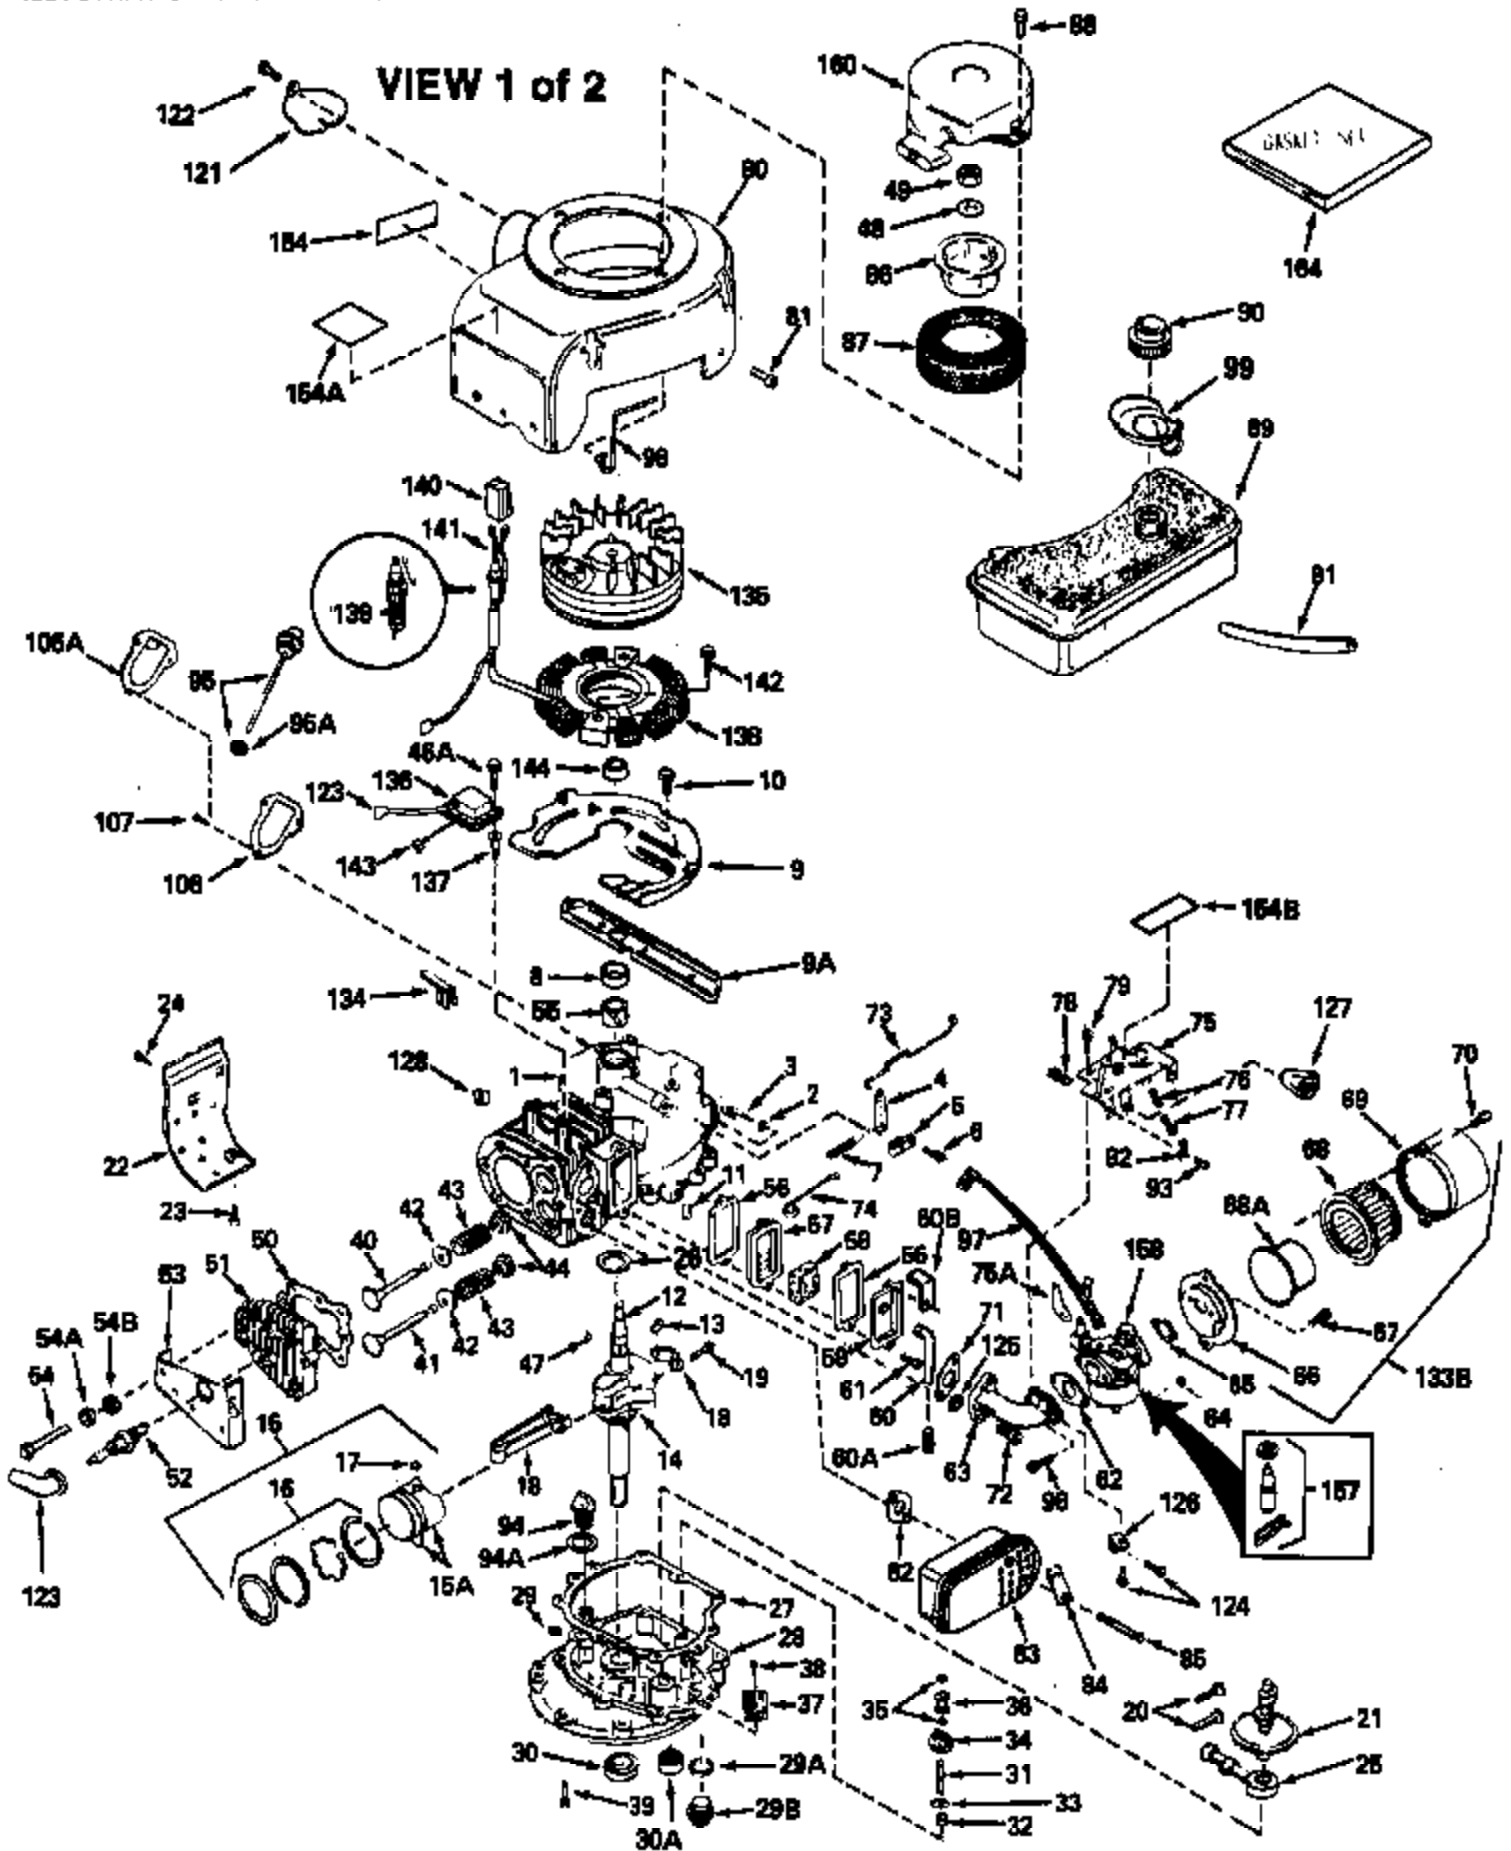

## Engine Parts List #1

Ref #	Part Number	Qty	Description
1	34913A		Cylinder (Incl. 8, 11, 94 & 94A) (2-5/8" )
2	28277		Washer, Flat
3	30669		Rod, Governor
4	31357		Lever, Governor
5	31335		Clamp, Governor lever
6	650548		Screw, 8-32 x 5/16"
7	31361		Spring, Governor
8	32630		Seal, Oil
9	29536		Baffle, Blower housing (Use as required)
9	35256A		Blo.Hsg.Baffle (W/E.S.knock-out)(As required)
10	650561		Screw, 1/4-20 x 5/8"
11	27652		Pin, Dowel
12	34875		Crankshaft (Incl. 13 & 14)
13	29783		Pin, Crankshaft gear
14	27884		Gear, Crankshaft
15A	33312B		Piston & Pin Ass'y. (Incl.17)(2-5/8") (Std.)
15A	33313B		Piston & Pin Ass'y. (Incl. 17) (.010" OS)
15A	33314B		Piston & Pin Ass'y. (Incl. 17) (.020" OS)
15	34531		Piston, Pin & Ring Set (2-5/8") (Std. )
15	34532		Piston, Pin & Ring Set (.010" OS)
15	34533		Piston, Pin & Ring Set (.020" OS)
16	34854		Ring Set (2-5/8") (Std.)
16	34855		Ring Set (.010" OS)
16	34856		Ring Set (.020" OS)
17	27888		Ring, Piston pin retaining
18	31295C		Rod Assy., Connecting (Incl. 19)
19	650662C		Bolt, Connecting rod (Incl. 2 pieces)
20	34034		Lifter, Valve
21	33157		Camshaft
22	30622A		Extension, Blower housing
23	650128		Screw, 10-24 x 1/2"
24	30688		Screw, 1/4-20 x 1/2"
25	31356		Pump Assy., Oil
27	30684		* Gasket, Cylinder cover
28	31471C		Flange Ass'y. (Incl. 29,30,31,33,182 & 183)
29	27642		Plug, Pipe (sq.hd, 1/4-28)
30	27897		Seal, Oil
31	30668		Shaft, Mech. Governor
32	31707A		Governor Spacer Assy. (Incl. 33)
33	30590A		Washer, Flat (2 required)
34	30591		Gear Assy., Governor
35	29193		Ring, Retaining
36	30588A		Spool, Governor
37	31355		Screen, Oil filter (Use as required)
38	29117		Screw, 8-32 x 5/16" (Use as required)
39	650488		Screw, 1/4-20 x 1-1/4"
40	32783		Intake Valve (Std.) (Incl. 44)
40	32784		Intake Valve (1/32" OS) (Incl. 44)
41	27878A		Exhaust Valve (Std.) (Incl. 44)
41	27880A		Exhaust Valve (1/32" OS) (Incl. 44)
42	27882		Cap, Upper valve spring
43	27881		Spring, Valve
44	32581		Cap, Lower valve spring
47	32589		Key, Flywheel
48	650815		Washer, Belleville
49	8116		Nut, Washer, 1/2-20
50	28938B		* Gasket, Head
51	30938A		Head, Cylinder (Incl. 54)