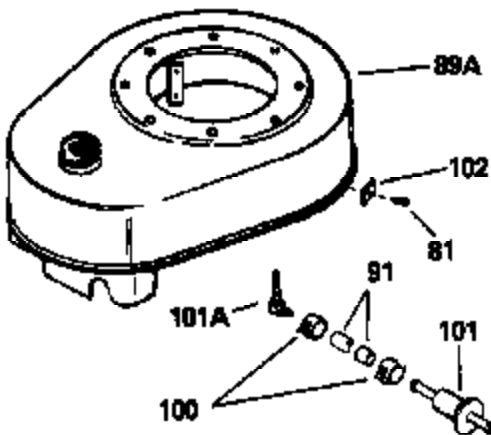

ILLUSTRATION SHOWS TYPICAL PARTS ONLY. ORDER BY PART NUMBER. PARTS NOT LISTED ARE SUPPLIED BY OEM.

OPTIONAL 110 - 120 VOLT  
STARTER MOTOR KIT

VIEW 2 of 2

STD. POINT

Ref #	Part Number	Qty	Description
45	33876		Gasket, Stator
46	650489		Screw, 1/4-20 x 5/8"
54A	26073		Washer, Flat (Use as required)
54A	650690		Washer, Belleville (Use as required)
81	29747B		Screw, 5/16-24 x 21/32"
82	27930		* Gasket, Exhaust
83C	391026		Muffler (Incl. 115, 116 & 117) (This spark arrestor muffler can be used on any model)
85	30196		Screw, 5/16-18 x 3/4" (Use as required)
85	650696		Screw, 5/16-18 x 2-3/4" (Use as required)
85	650697A		Screw, 5/16-18 x 2-1/2" (Use as required)
91	29774		Fuel Line (8-1/4") (Use as required)
91	30962		Fuel Line (32") (Use as required)
100	26460		Clamp, Fuel line (Use as required)
115	33323		Screen, Muffler (Use as required)
116	33700		Cover & tube, Muffler (Use as required)
117	650578		Screw, 8-18 x 3/8" (Use as required)
133	730130		Muffler Adap. Kit (Incl. 82 & 85) (As required)
133A	31288		Muffler Adapter Kit (Incl. 82 & 85) (As required)
155	30547A		Contact Assy., Breaker
156	30548B		Condenser
159	611038		Magneto NOTE: The complete magneto is not available as an assembly. The magneto number is shown for reference purposes only. Order component parts individually as shown in parts list. (Refer to Division 5, Section B, page 39 for breakdown)
162	33329D		Starter Motor Kit (110-120 volt) (Refer to service number stamped on end cap of motor, or on decal, for identification. For breakdown see Division 5, Section D, Page 16.)
163	611042		Flywheel (Ring gear flywheel required on engines using 110-120 volt starter motor kits listed above) (Use on Std. point ignitions)
163	611085		Flywheel (Ring gear flywheel required on engines using 110-120 volt starter motor kits listed above) (Use on solid state ignitions)