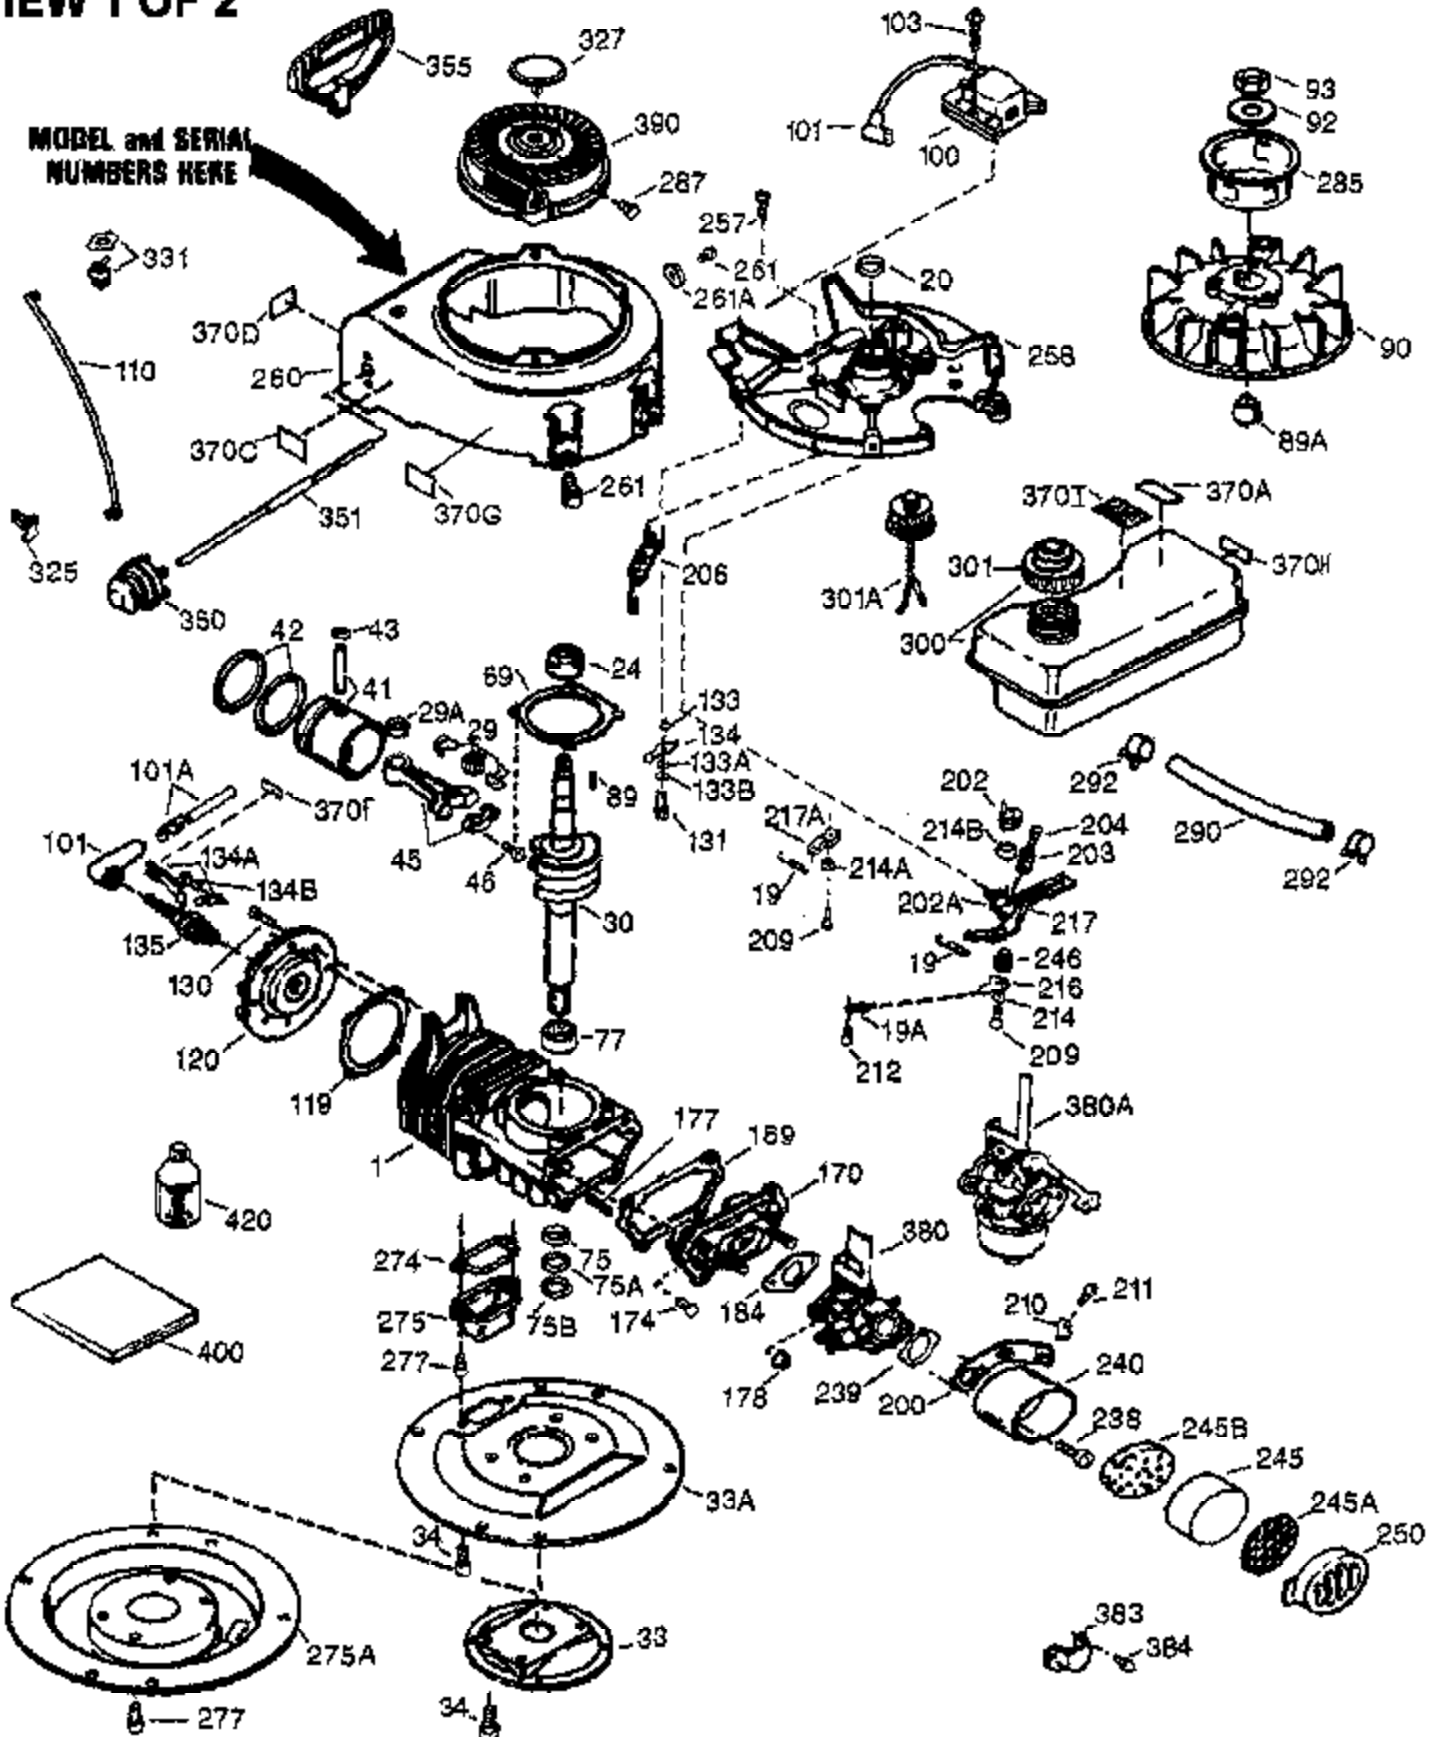

ILLUSTRATION SHOWS TYPICAL PARTS ONLY. ORDER BY PART NUMBER. PARTS NOT LISTED ARE SUPPLIED BY OEM.

VIEW 1 OF 2

MODEL and SERIAL
NUMBERS HERE