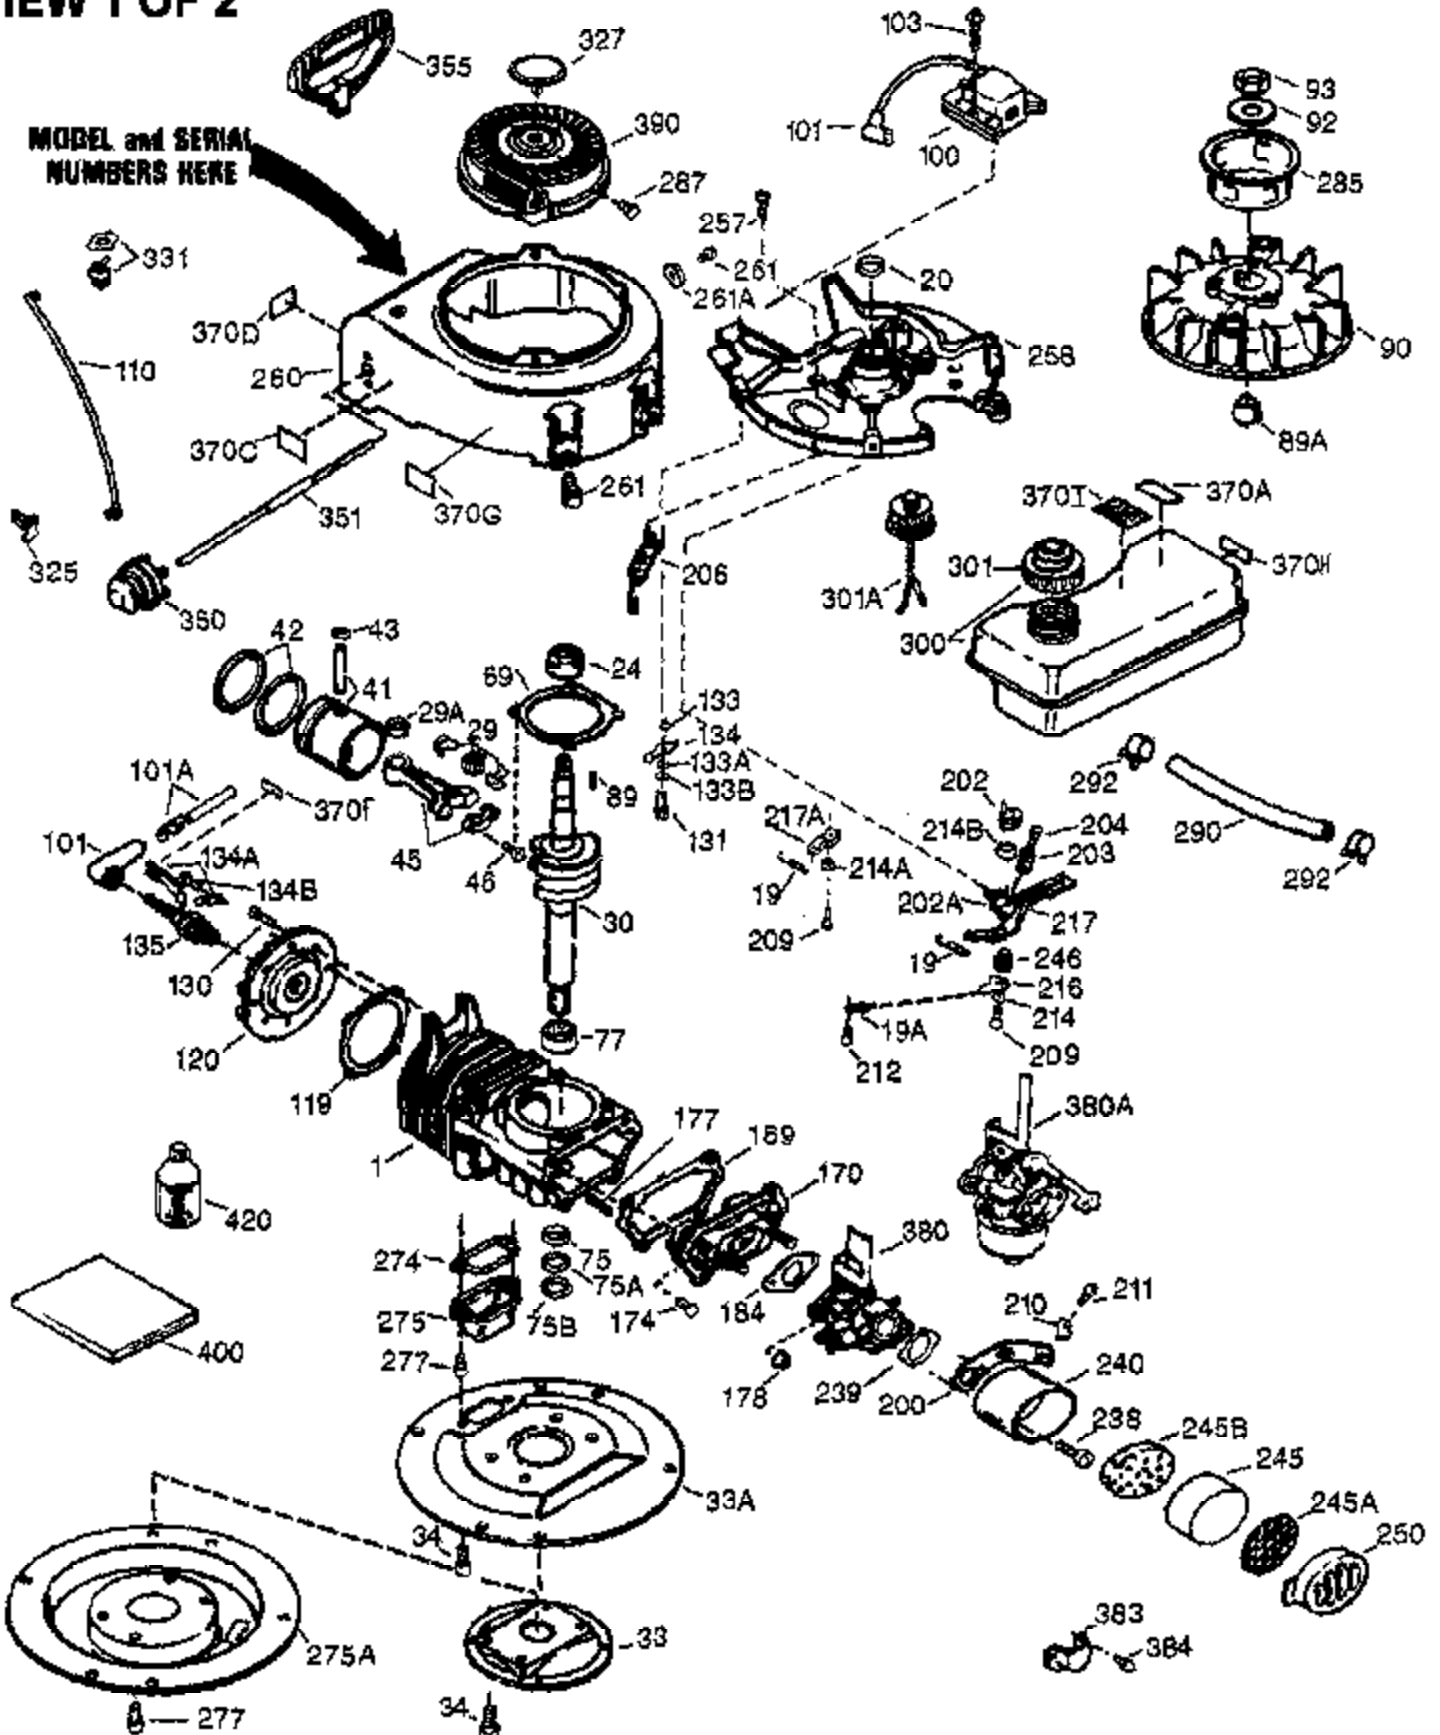

ILLUSTRATION SHOWS TYPICAL PARTS ONLY. ORDER BY PART NUMBER. PARTS NOT LISTED ARE SUPPLIED BY OEM.

VIEW 1 OF 2

**MODEL and SERIAL
NUMBERS HERE**