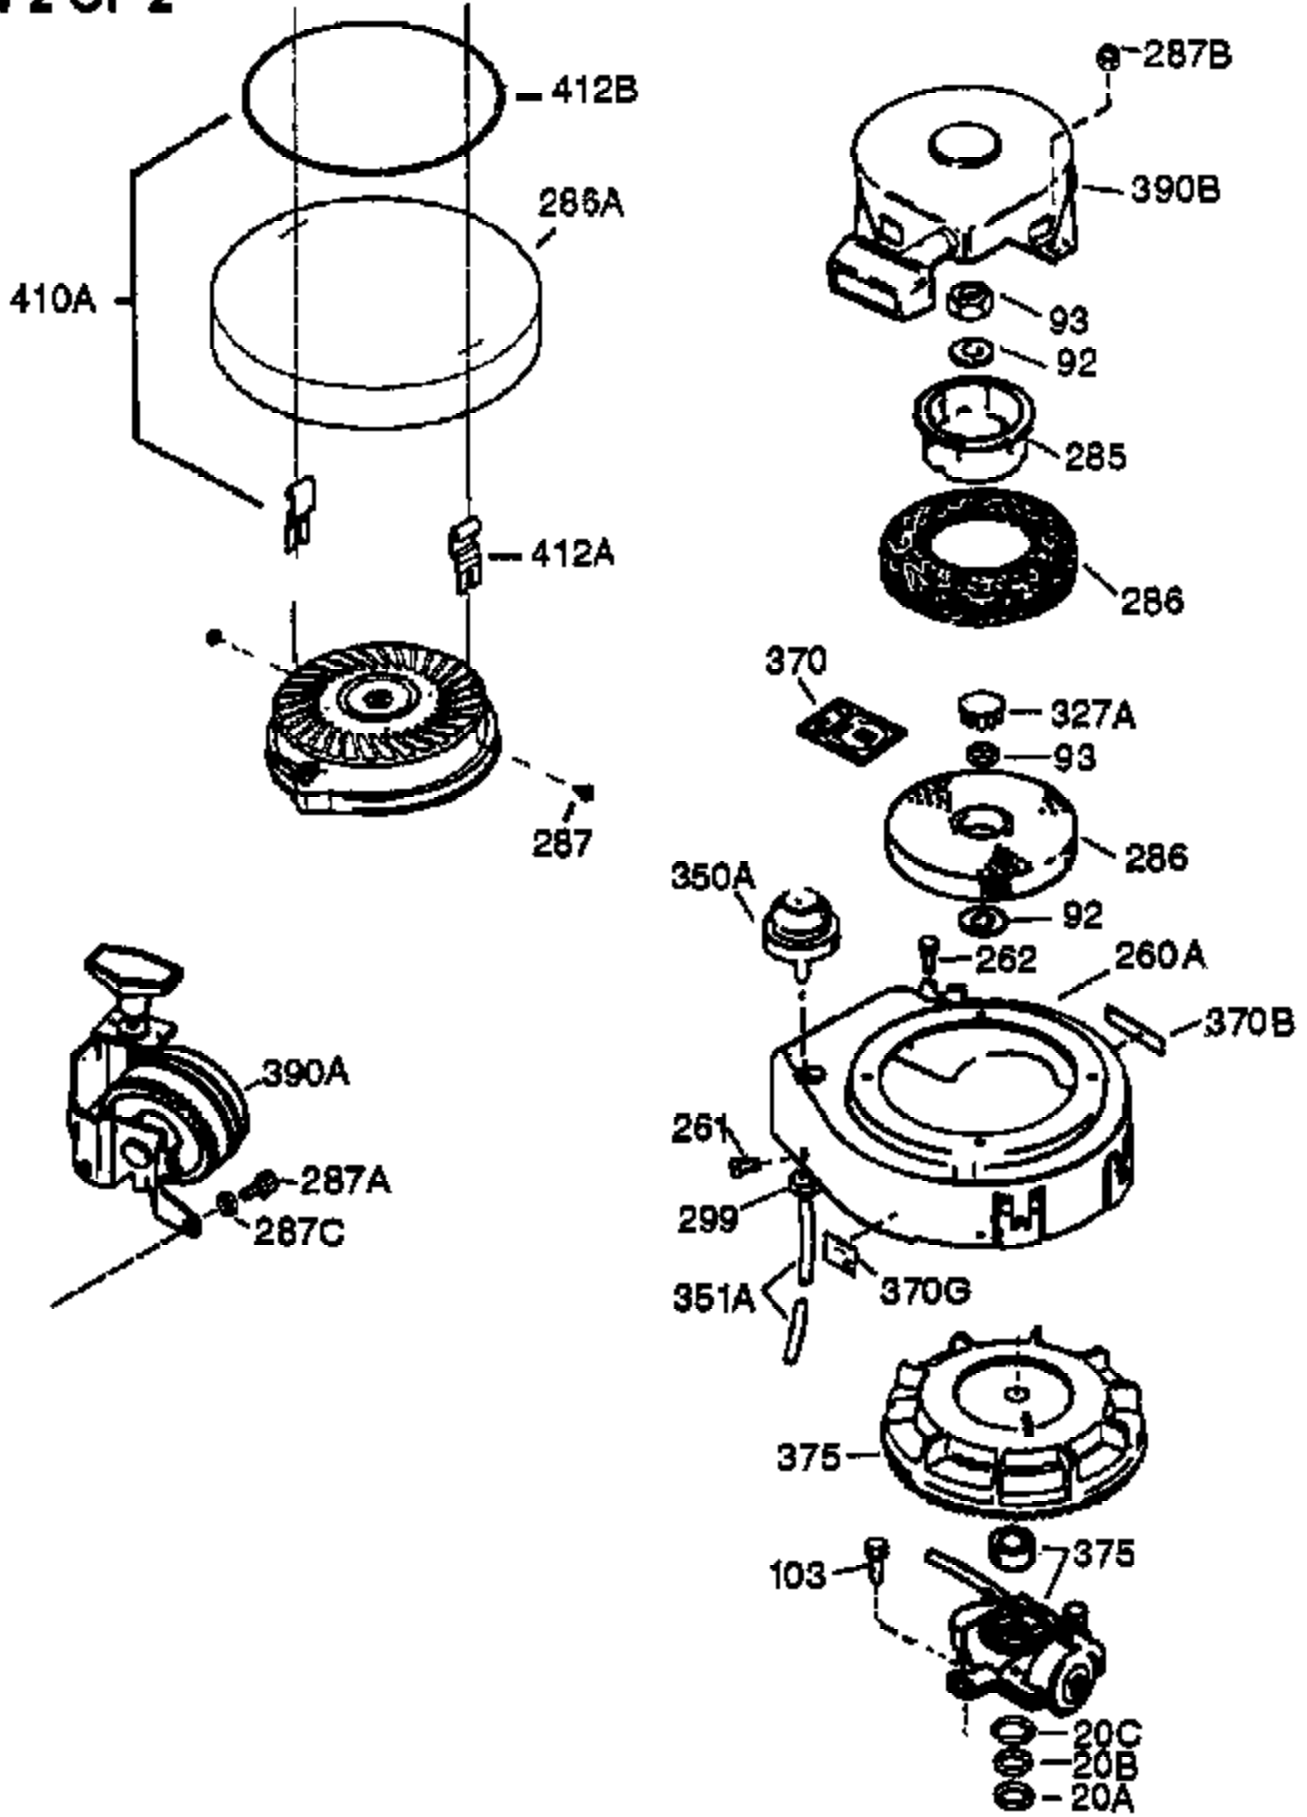

VIEW 2 OF 2

Ref #	Part Number	Qty	Description
92	650815	1	Belleville Washer
93	650390	1	Flywheel Nut
103	651007	2	Screw, T-15, 10-24 x 15/16"
261	650831	4	Screw, 1/4-20 x 1/2"
285	590551A	1	Starter Cup
287	650926	4	Screw, 8-32 x 21/64"
370M	550208	1	Fuel Mix Decal
370G	550205A	1	Instruction Decal
370K	36695	1	Starter Decal(Replaces 64-1770-76)