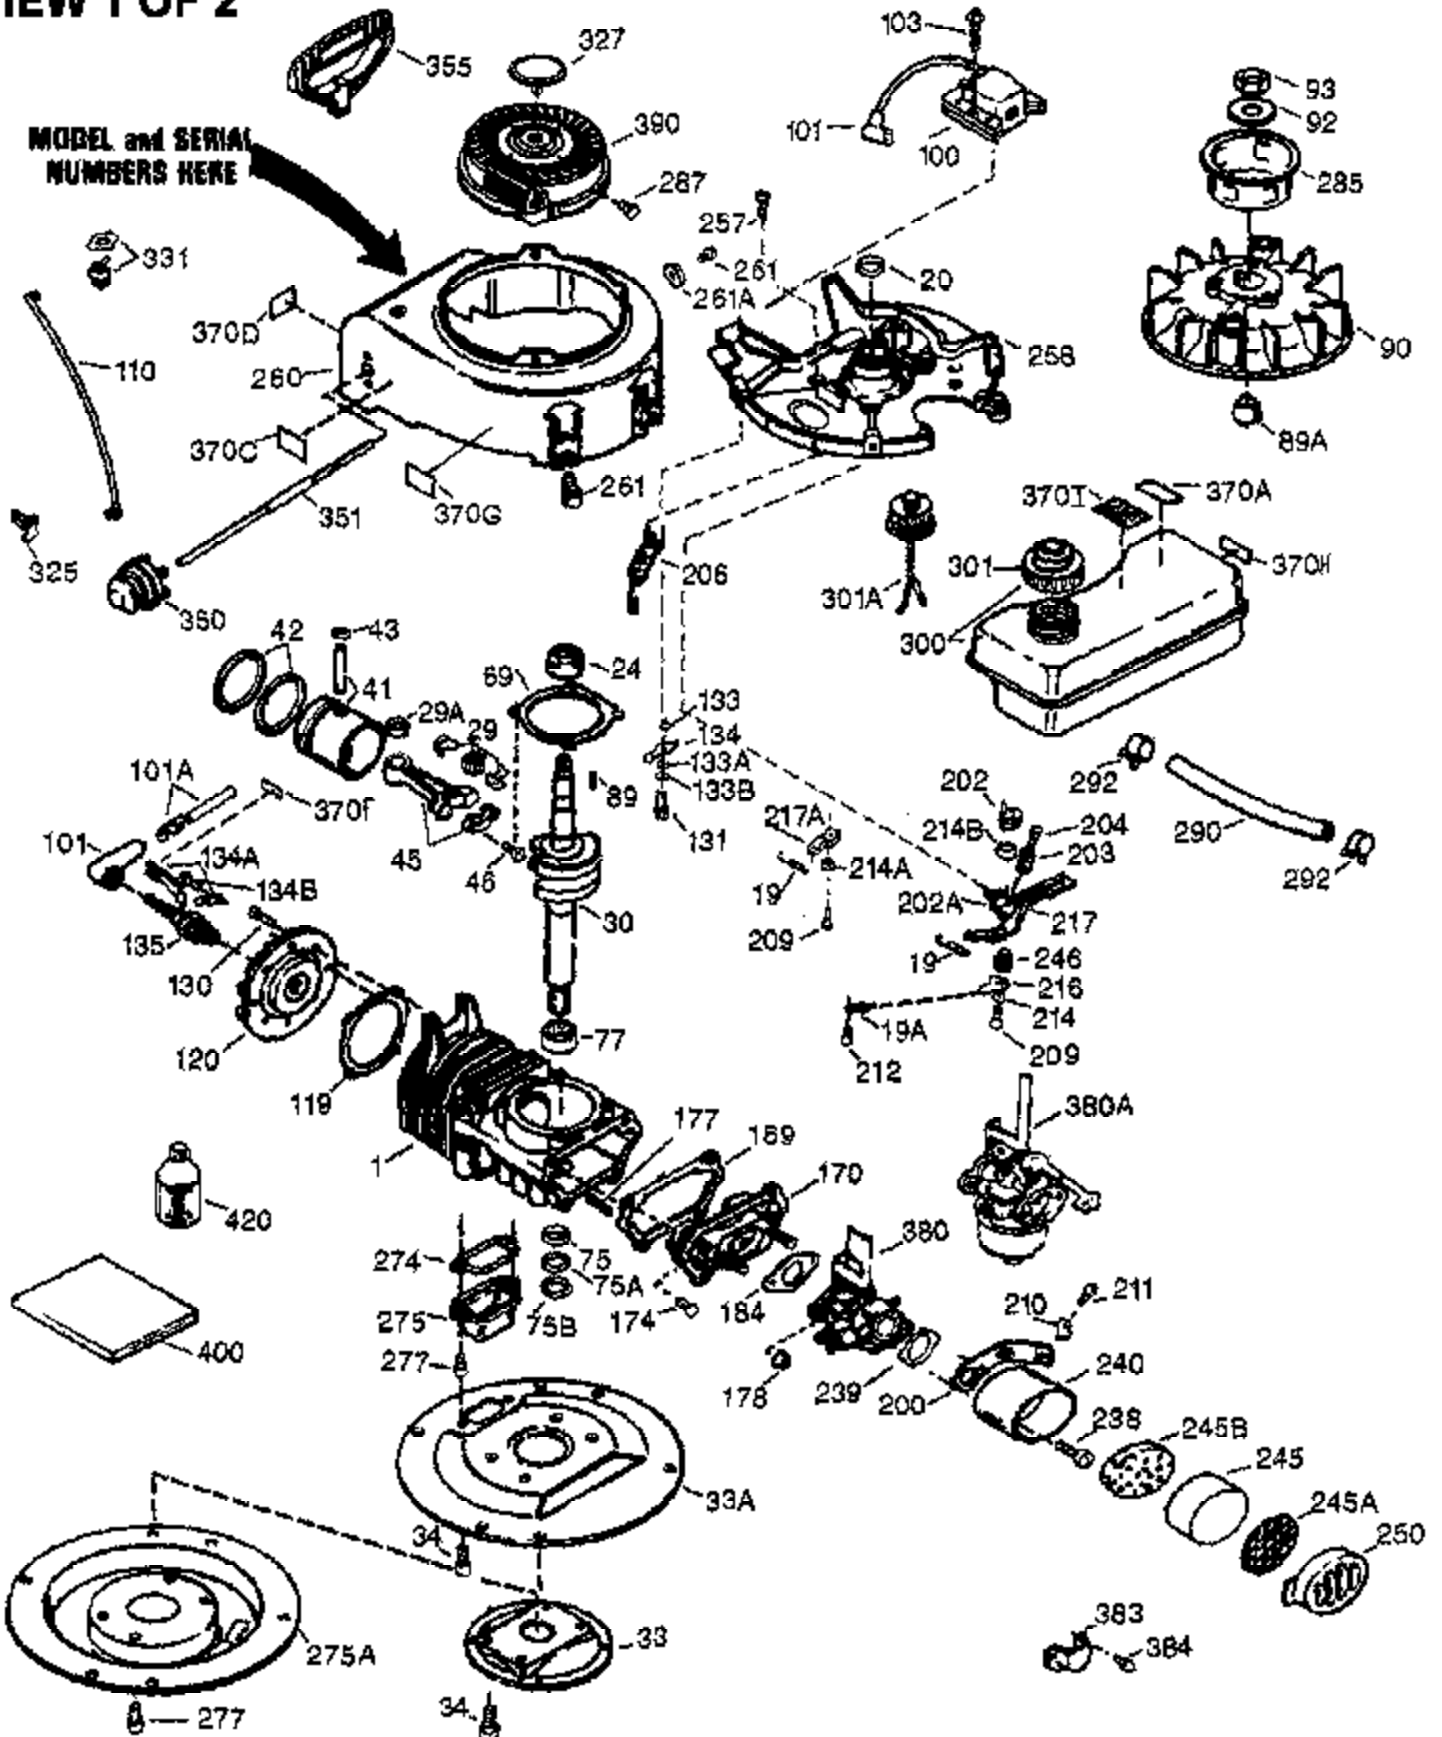

ILLUSTRATION SHOWS TYPICAL PARTS ONLY. ORDER BY PART NUMBER. PARTS NOT LISTED ARE SUPPLIED BY OEM.

VIEW 1 OF 2

**MODEL and SERIAL
NUMBERS HERE**