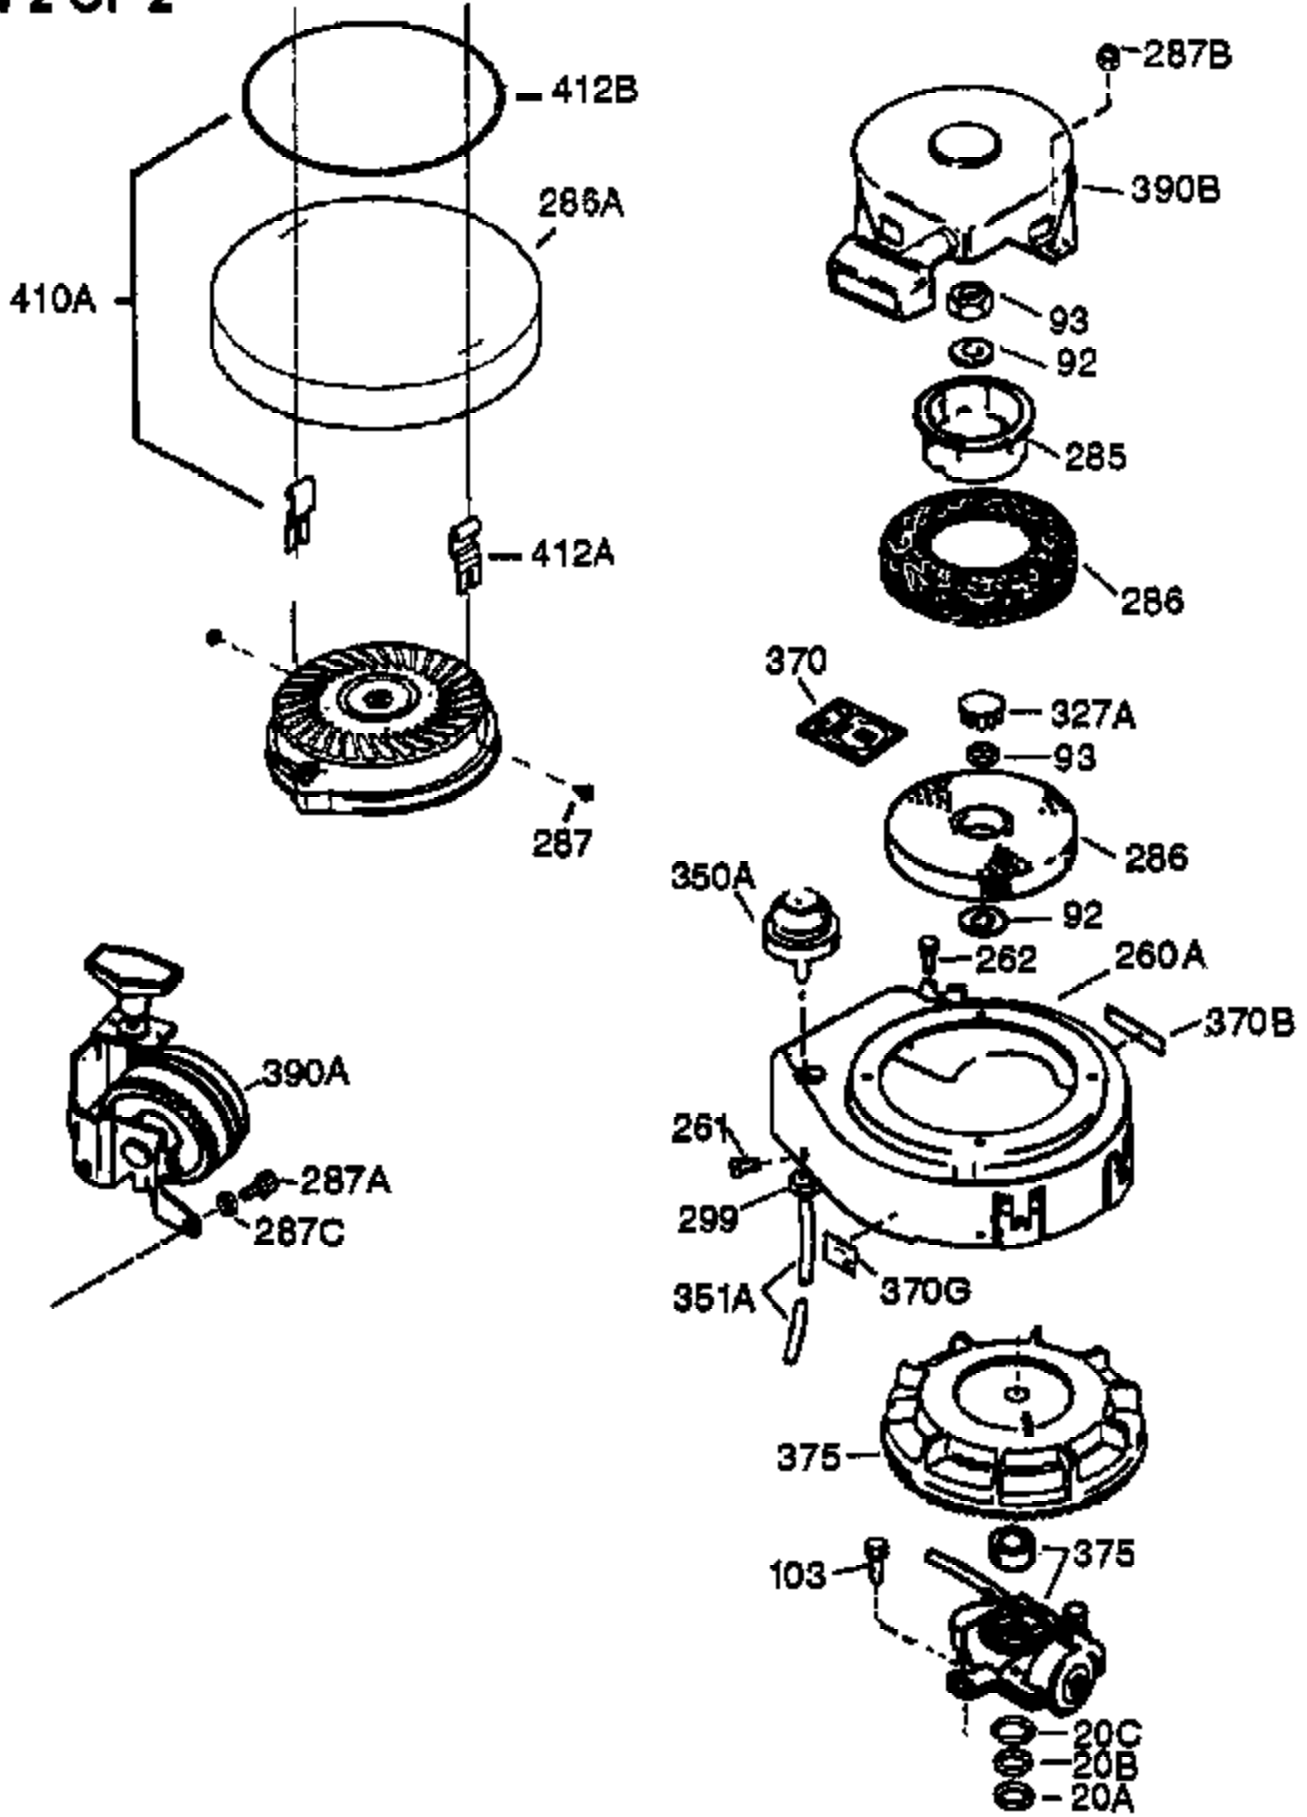

VIEW 2 OF 2

Ref #	Part Number	Qty	Description
92	650815	1	Belleville Washer
93	650390	1	Flywheel Nut
103	651007	2	Screw, Torx T-15, 10-24 x 15/16"
261	650958	4	Screw, 1/4-20 x 7/16"
285	590551A	1	Starter Cup
287	650926	4	Screw, 8-32 x 21/64"
370B	550206	1	Warning Decal
370K	36695	1	Starter Decal