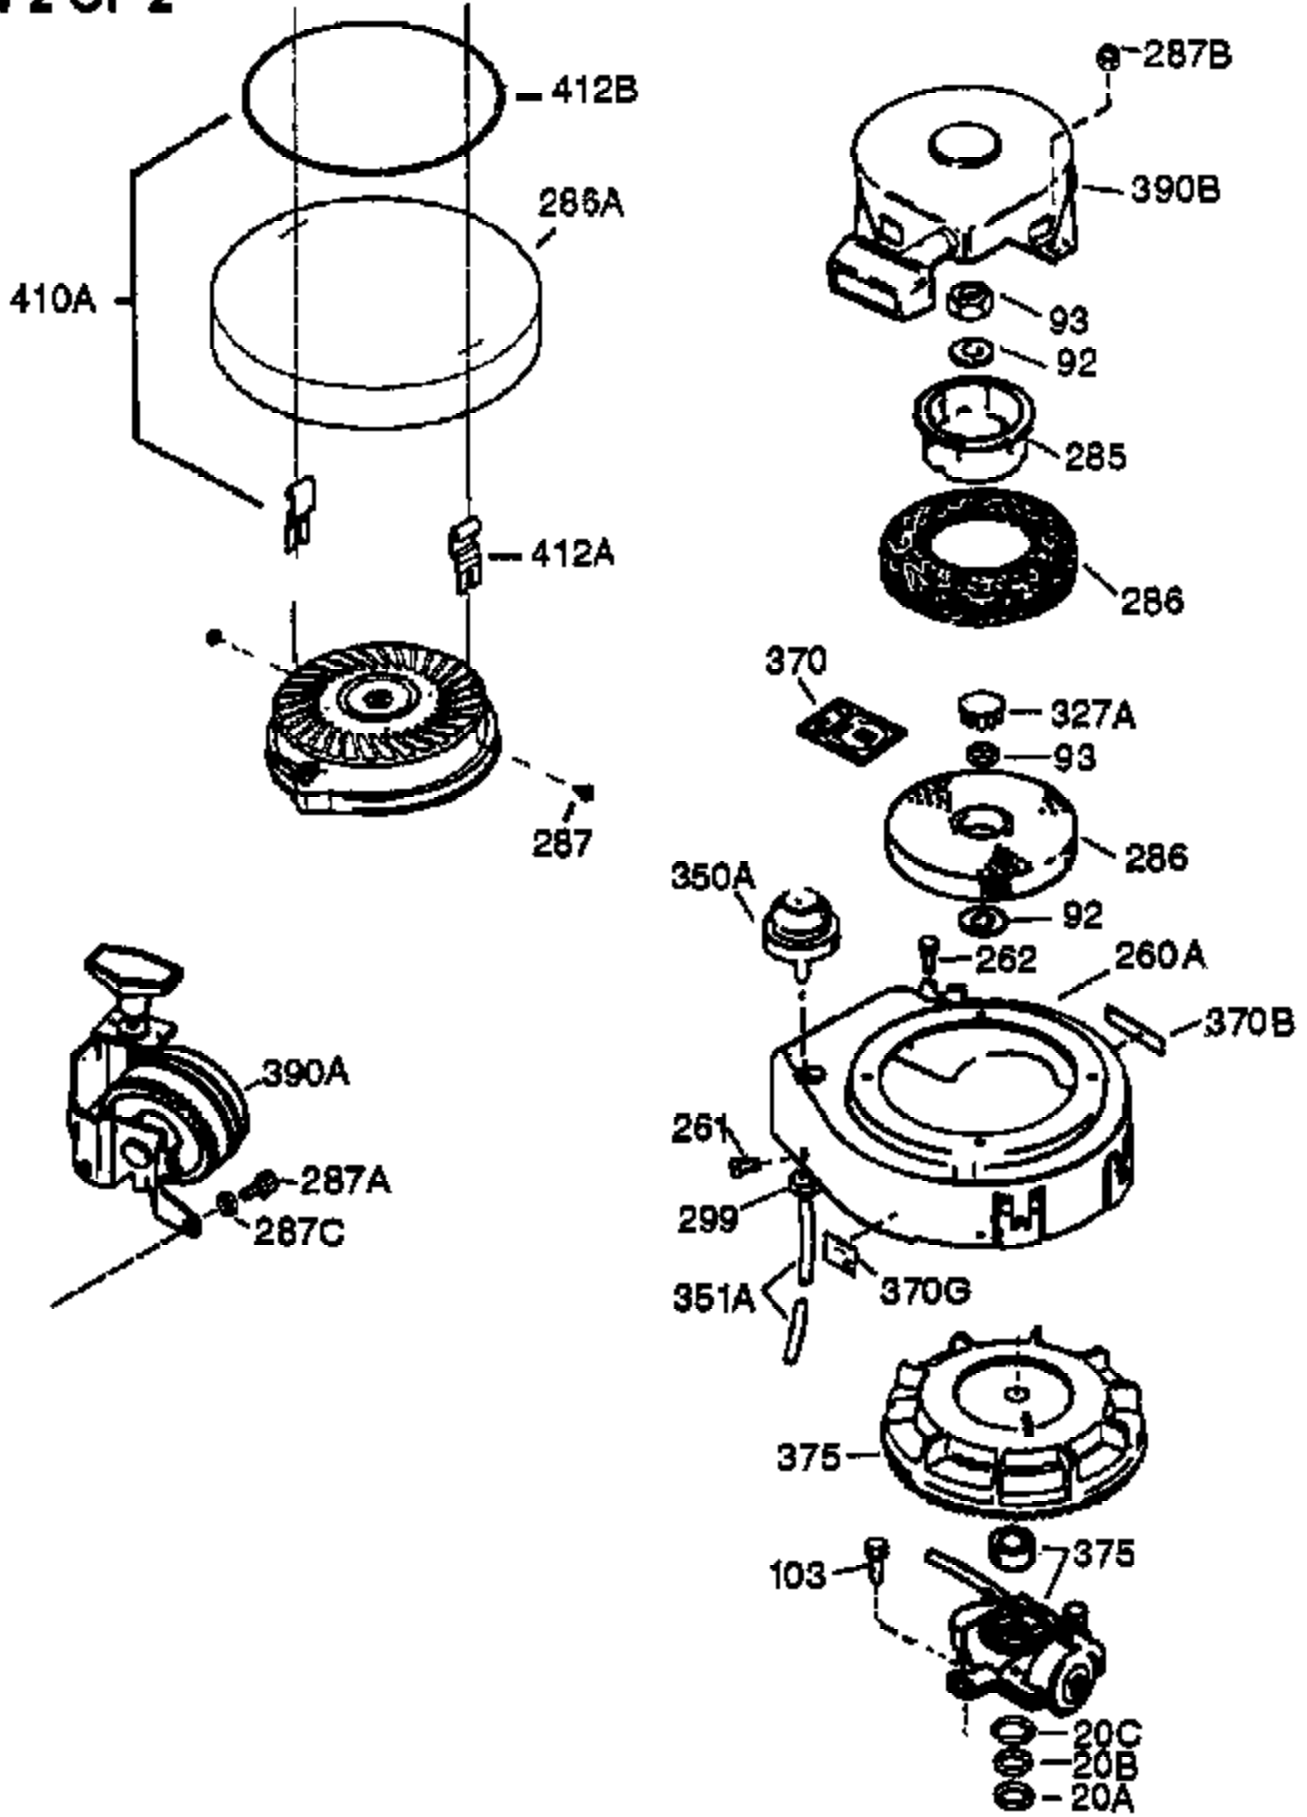

VIEW 2 OF 2

Ref #	Part Number	Qty	Description
92	650815	1	Belleville Washer
93	650390	1	Flywheel Nut
103	651007	2	Screw, T-15, 10-24 x 15/16"
261	650831	4	Screw, 1/4-20 x 1/2"
285	590551A	1	Starter Cup
287	650926	4	Screw, 8-32 x 21/64"
370B	36261	1	Lubrication Decal
370K	36695	1	Starter Decal