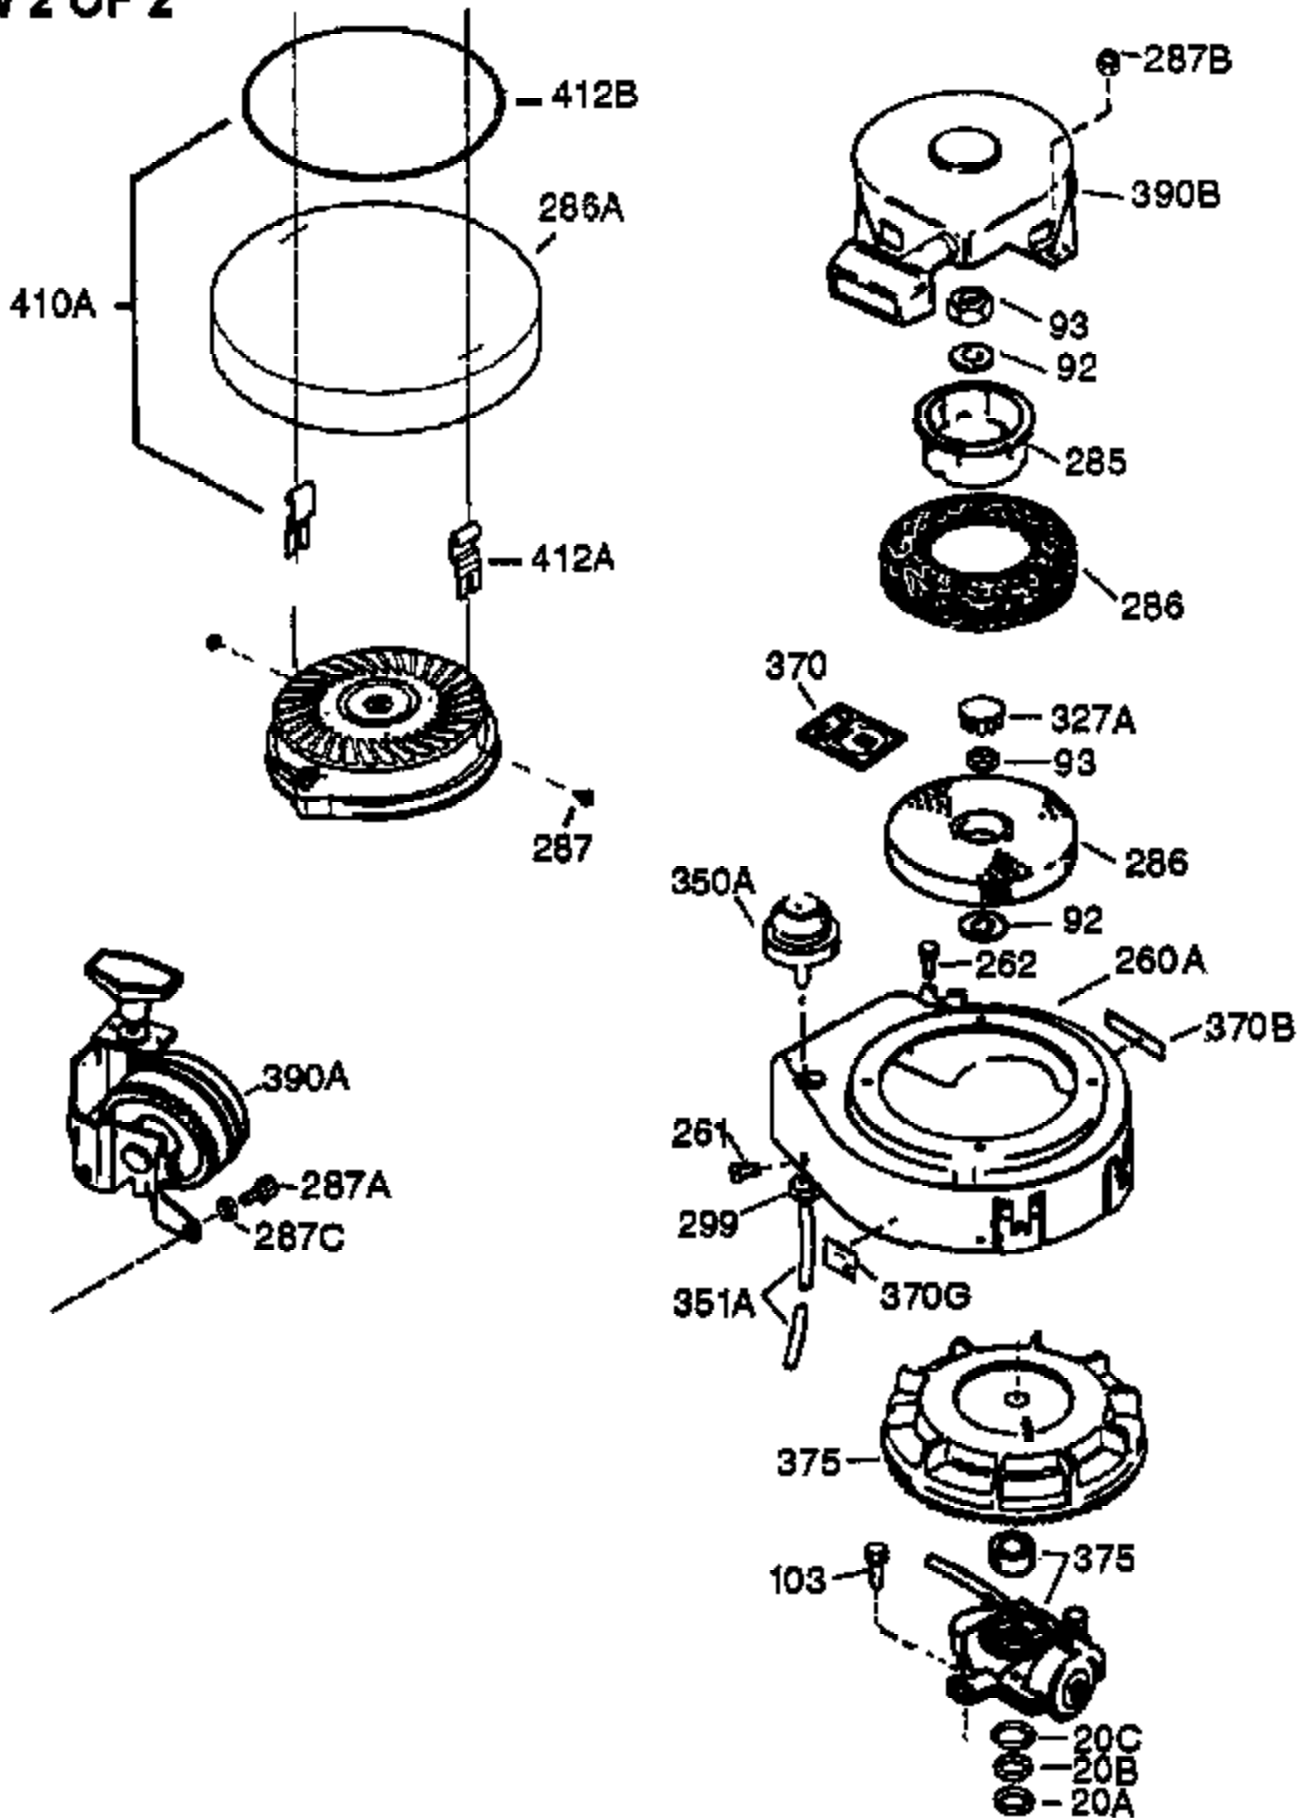

Ref #	Part Number	Qty	Description
301	410238	1	Fuel Cap
350	570682	1	Primer Ass'y.
351	570656	1	Primer Line
370K	36695	1	Starter Decal
370A	36261	1	Lubrication Decal
370C	550208	1	Fuel Mix Decal
370D	36501	1	Primer Decal
380	631301	1	Carburetor (Incl. 184)
390	590732A	1	Rewind Starter (NOTE: This engine could have been built with 590738 starter.)
400	510296C	1	* Gasket Set (Incl. items marked PK in notes)
420	730227A	1	2-Cycle Oil (8 oz.)

**VIEW 2 OF 2**

Ref #	Part Number	Qty	Description
92	650815	1	Belleville Washer
93	650390	1	Flywheel Nut
103	651007	2	Screw, Torx T-15, 10-24 x 15/16"
261	650958	4	Screw, 1/4-20 x 7/16"
285	590551A	1	Starter Cup
287	650926	4	Screw, 8-32 x 21/64"
370	35344	1	Instruction Decal
370B	550206	1	Warning Decal
370K	36695	1	Starter Decal