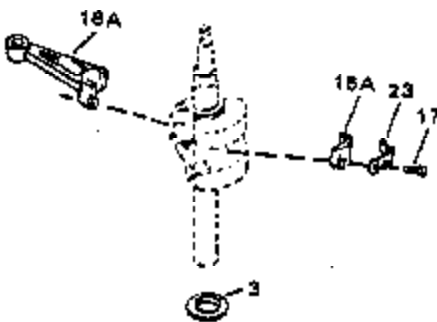

Ref #	Part Number	Qty	Description
57	33554		* Gasket, Cylinder head
58	34342		Head, Cylinder
59	26073		Washer, Flat (Not used on late production)
60	6021A		Screw, 5/16-18 x 1-1/2"
64	33636		Resistor Spark Plug (RJ-8C)
64	34251		Resistor Spark Plug (RJ-17LM)
65	27234		* Gasket, Valve spring cover
66	32755		Cover, Valve spring box
67	650128		Screw, 10-24 x 1/2"
68	34690		* Gasket, Intake pipe
69	33004A		Pipe, Intake (Incl. 68)
70	650451		Screw, 1/4-20 x 1"
71	31688		* Gasket, Carburetor
72	6201		Screw, 1/4-28 x 7/8"
73	29752		Nut & Lockwasher Assy.
74	610973		Terminal Assy. (Use as required)
81	34336		Link, Throttle
82	33151		Link, Governor spring
83A	33086		Lever, Speed adjusting
83	31361		Spring, Governor
84	33932		Terminal
86A	30081		* Gasket, Muffler
87	34265		Gasket, Oil fill tube
88	650562		Screw, 10-32 x 1/2"
89	34380		Tube, Oil filler
90	33894A		Dipstick, Oil (Incl. 91)
91	33590		"O" Ring
92	33895		Body, Air cleaner
93	33896		Filter, Air cleaner
94	33897		Cover, Air cleaner
95	650762		Screw, 10-32 x 1-29/32"
96	650784		Screw, 10-24 x 11/16"
97	33051		* Gasket, Air cleaner
98	33933		Terminal
99	792025		Screw, 10-24 x 1/2"
100	30705		Fuel Line (Braided 16")
101	26460		Clamp, Fuel line
102	29443		Clip, Fuel line
103	33904B		Fuel Tank (Incl. 101)
104	28763		Screw, 10-32 x 19/32"
105	34443A		Solid State Assy.
105	730207		Magneto-to-Solid State Conversion Kit (Includes solid state module, Solid State Flywheel Key, and instructions) (Use as required on external ignition engines only)
106	650814		Screw, 10-24 x 1"
106A	34080		Spacer, Flywheel key
107	611050		Flywheel
123	650815		Washer, Belleville
124	650816		Nut, Flywheel
128	34461		Pulley, Starter
137	631021		Inlet Needle, Seat & Clip Assy.
140	632050A		Carburetor (Incl. 71, 72, 95 & 137) (Refer to Division 5, Section A, page 162 for breakdown)
144	33906A		* Gasket Set (Incl. items marked *)

ILLUSTRATION SHOWS TYPICAL PARTS ONLY. ORDER BY PART NUMBER. PARTS NOT LISTED ARE SUPPLIED BY OEM.