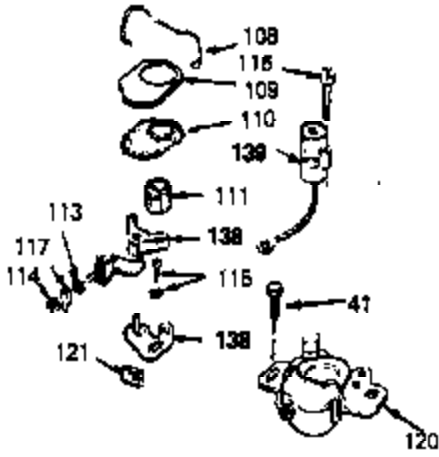

Ref #	Part Number	Qty	Description
57	33554		* Gasket, Cylinder head
58	34342		Head, Cylinder
59	26073		Washer, Flat (Not used on late production)
60	6021A		Screw, 5/16-18 x 1-1/2"
64	33636		Resistor Spark Plug (RJ-8C)
64	34251		Resistor Spark Plug (RJ-17LM)
65	27234		* Gasket, Valve spring cover
66	32755		Cover, Valve spring box
67	650128		Screw, 10-24 x 1/2"
68	34690		* Gasket, Intake pipe
69	33004A		Pipe, Intake (Incl. 68)
70	650451		Screw, 1/4-20 x 1"
71	31688		* Gasket, Carburetor
72	6201		Screw, 1/4-28 x 7/8"
73	29752		Nut & Lockwasher Assy.
74	610973		Terminal Assy. (Use as required)
81	34336		Link, Throttle
82	33151		Link, Governor spring
83A	33086		Lever, Speed adjusting
83	31361		Spring, Governor
84	33932		Terminal
86A	30081		* Gasket, Muffler
87	34265		Gasket, Oil fill tube
88	650562		Screw, 10-32 x 1/2"
89	34380		Tube, Oil filler
90	33894A		Dipstick, Oil (Incl. 91)
91	33590		"O" Ring
92	33895		Body, Air cleaner
93	33896		Filter, Air cleaner
94	33897		Cover, Air cleaner
95	650762		Screw, 10-32 x 1-29/32"
96	650784		Screw, 10-24 x 11/16"
97	33051		* Gasket, Air cleaner
98	33933		Terminal
99	792025		Screw, 10-24 x 1/2"
100	30705		Fuel Line (Braided 16")
101	26460		Clamp, Fuel line
102	29443		Clip, Fuel line
103	33904B		Fuel Tank (Incl. 101)
104	28763		Screw, 10-32 x 19/32"
105	34443A		Solid State Assy.
105	730207		Magneto-to-Solid State Conversion Kit (Includes solid state module, Solid State Flywheel Key, and instructions) (Use as required on external ignition engines only)
106	650814		Screw, 10-24 x 1"
106A	34080		Spacer, Flywheel key
107	611050		Flywheel
123	650815		Washer, Belleville
124	650816		Nut, Flywheel
128	34461		Pulley, Starter
137	631021		Inlet Needle, Seat & Clip Assy.
140	632050A		Carburetor (Incl. 71, 72, 95 & 137) (Refer to Division 5, Section A, page 162 for breakdown)
144	33906A		* Gasket Set (Incl. items marked *)

ILLUSTRATION SHOWS TYPICAL PARTS ONLY. ORDER BY PART NUMBER. PARTS NOT LISTED ARE SUPPLIED BY OEM.