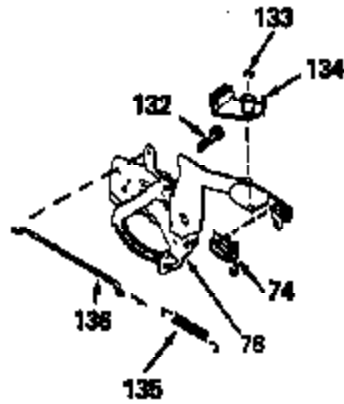

Ref #	Part Number	Qty	Description
57	33554		* Gasket, Cylinder head
58	34342		Head, Cylinder
59	26073		Washer, Flat (Not used on late production)
60	6021A		Screw, 5/16-18 x 1-1/2"
64	33636		Resistor Spark Plug (RJ-8C)
64	34251		Resistor Spark Plug (RJ-17LM)
65	27234		* Gasket, Valve spring cover
66	32755		Cover, Valve spring box
67	650128		Screw, 10-24 x 1/2"
68	34690		* Gasket, Intake pipe
69	33004A		Pipe, Intake (Incl. 68)
70	650451		Screw, 1/4-20 x 1"
71	31688		* Gasket, Carburetor
72	6201		Screw, 1/4-28 x 7/8"
73	29752		Nut & Lockwasher Assy.
74	610973		Terminal Assy. (Use as required)
81	34336		Link, Throttle
82	33151		Link, Governor spring
83A	33086		Lever, Speed adjusting
83	31361		Spring, Governor
84	33932		Terminal
86A	30081		* Gasket, Muffler
87	34265		Gasket, Oil fill tube
88	650562		Screw, 10-32 x 1/2"
89	34380		Tube, Oil filler
90	33894A		Dipstick, Oil (Incl. 91)
91	33590		"O" Ring
92	33895		Body, Air cleaner
93	33896		Filter, Air cleaner
94	33897		Cover, Air cleaner
95	650762		Screw, 10-32 x 1-29/32"
96	650784		Screw, 10-24 x 11/16"
97	33051		* Gasket, Air cleaner
98	33933		Terminal
99	792025		Screw, 10-24 x 1/2"
100	30705		Fuel Line (Braided 16")
101	26460		Clamp, Fuel line
102	29443		Clip, Fuel line
103	33904B		Fuel Tank (Incl. 101)
104	28763		Screw, 10-32 x 19/32"
105	34443A		Solid State Assy.
105	730207		Magneto-to-Solid State Conversion Kit (Includes solid state module, Solid State Flywheel Key, and instructions) (Use as required on external ignition engines only)
106	650814		Screw, 10-24 x 1"
106A	34080		Spacer, Flywheel key
107	611050		Flywheel
123	650815		Washer, Belleville
124	650816		Nut, Flywheel
128	34461		Pulley, Starter
137	631021		Inlet Needle, Seat & Clip Assy.
140	632050A		Carburetor (Incl. 71, 72, 95 & 137) (Refer to Division 5, Section A, page 162 for breakdown)
144	33906A		* Gasket Set (Incl. items marked *)

ILLUSTRATION SHOWS TYPICAL PARTS ONLY. ORDER BY PART NUMBER. PARTS NOT LISTED ARE SUPPLIED BY OEM.