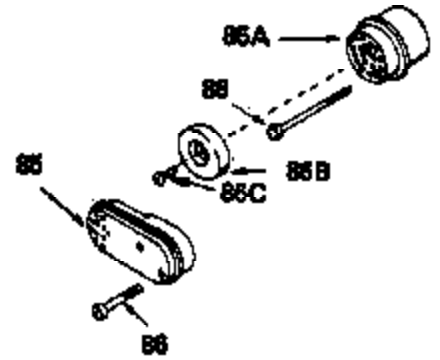

Ref #	Part Number	Qty	Description
57	33554		* Gasket, Cylinder head
58	34342		Head, Cylinder
59	26073		Washer, Flat (Not used on late production)
60	6021A		Screw, 5/16-18 x 1-1/2"
64	33636		Resistor Spark Plug (RJ-8C)
64	34251		Resistor Spark Plug (RJ-17LM)
65	27234		* Gasket, Valve spring cover
66	32755		Cover, Valve spring box
67	650128		Screw, 10-24 x 1/2"
68	34690		* Gasket, Intake pipe
69	33004A		Pipe, Intake (Incl. 68)
70	650451		Screw, 1/4-20 x 1"
71	31688		* Gasket, Carburetor
72	6201		Screw, 1/4-28 x 7/8"
73	29752		Nut & Lockwasher Assy.
74	610973		Terminal Assy. (Use as required)
81	34336		Link, Throttle
82	33151		Link, Governor spring
83A	33086		Lever, Speed adjusting
83	31361		Spring, Governor
84	33932		Terminal
86A	30081		* Gasket, Muffler
87	34265		Gasket, Oil fill tube
88	650562		Screw, 10-32 x 1/2"
89	34380		Tube, Oil filler
90	33894A		Dipstick, Oil (Incl. 91)
91	33590		"O" Ring
92	33895		Body, Air cleaner
93	33896		Filter, Air cleaner
94	33897		Cover, Air cleaner
95	650762		Screw, 10-32 x 1-29/32"
96	650784		Screw, 10-24 x 11/16"
97	33051		* Gasket, Air cleaner
98	33933		Terminal
99	792025		Screw, 10-24 x 1/2"
100	30705		Fuel Line (Braided 16")
101	26460		Clamp, Fuel line
102	29443		Clip, Fuel line
103	33904B		Fuel Tank (Incl. 101)
104	28763		Screw, 10-32 x 19/32"
105	34443A		Solid State Assy.
105	730207		Magneto-to-Solid State Conversion Kit (Includes solid state module, Solid State Flywheel Key, and instructions) (Use as required on external ignition engines only)
106	650814		Screw, 10-24 x 1"
106A	34080		Spacer, Flywheel key
107	611050		Flywheel
123	650815		Washer, Belleville
124	650816		Nut, Flywheel
128	34461		Pulley, Starter
137	631021		Inlet Needle, Seat & Clip Assy.
140	632050A		Carburetor (Incl. 71, 72, 95 & 137) (Refer to Division 5, Section A, page 162 for breakdown)
144	33906A		* Gasket Set (Incl. items marked *)

ILLUSTRATION SHOWS TYPICAL PARTS ONLY. ORDER BY PART NUMBER. PARTS NOT LISTED ARE SUPPLIED BY OEM.