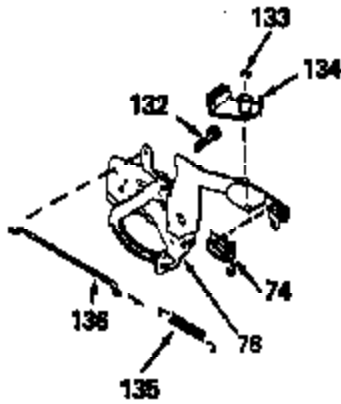

Ref #	Part Number	Qty	Description
142	590519		Side Mount Rewind Starter (Refer to Division 5, Section C, page 27 for breakdown)
144	33906A		* Gasket Set (Incl. items marked *)

ILLUSTRATION SHOWS TYPICAL PARTS ONLY. ORDER BY PART NUMBER. PARTS NOT LISTED ARE SUPPLIED BY OEM.