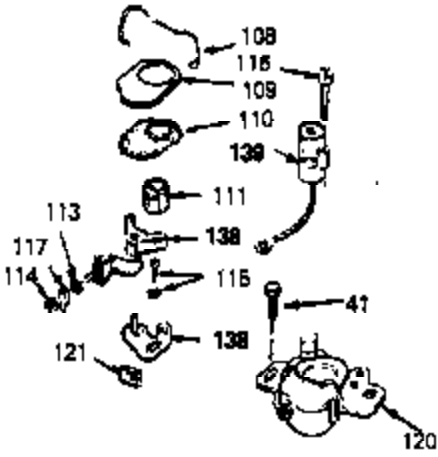

Ref #	Part Number	Qty	Description
144	33906A		* Gasket Set (Incl. items marked *)

ILLUSTRATION SHOWS TYPICAL PARTS ONLY. ORDER BY PART NUMBER. PARTS NOT LISTED ARE SUPPLIED BY OEM.

Ref #	Part Number	Qty	Description
	3 32323		Washer, Thrust
	16A 32875		Rod Assy., Connecting (Incl. 17)
	17 32610A		Bolt, Connecting rod
	23 32609		Plate, Lock (Used on early production with No. 32610 connecting rod bolt. Donot use with No. 32610A locking type bolt.)
	41 650489		Screw, 1/4-20 x 5/8"
	54 650561		Screw, 1/4-20 x 5/8"
	74 610973		Terminal Assy. (Use as required)
	128A 33914		Cup (Early production only, not w/650 791)
	138 30547A		Contact Assy., Breaker
	139 30548B		Condenser
	141 610964		Magneto (w/ring gear) NOTE: The complete magneto is not available as an assembly. The magneto number is shown for reference purposes only. Order componentparts individually, as shown in parts list. (Refer to Division 5, Section B, page 35 for breakdown)
	143		Electric Starter Kit (Supplied by OEM )