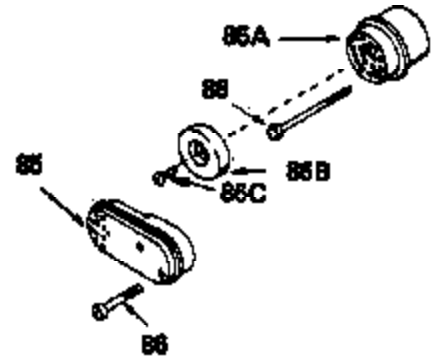

ILLUSTRATION SHOWS TYPICAL PARTS ONLY. ORDER BY PART NUMBER. PARTS NOT LISTED ARE SUPPLIED BY OEM.

Ref #	Part Number	Qty	Description
17	32610A		Bolt, Connecting rod
23	32609		Plate, Lock (Used on early production with No. 32610 connecting rod bolt. Donot use with No. 32610A locking type bolt.)
54	650561		Screw, 1/4-20 x 5/8"
55A	33907A		Housing, Blower
74	610973		Terminal Assy. (Use as required)
85A	27181B		Muffler
86B	32431		Cover, Muffler
86C	650760		Screw, 8/32 x 3/8"
86	650795		Screw, 1/4-20 x 2-1/4"
127	590343		Rope Assy., Starter
128A	33914		Cup (Early production only, not w/650 791)
143			Electric Starter Kit (Supplied by OEM)