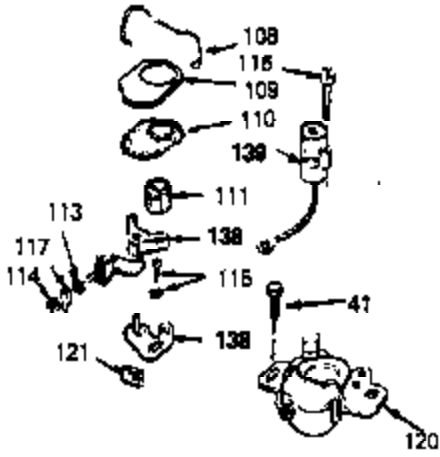

ILLUSTRATION SHOWS TYPICAL PARTS ONLY. ORDER BY PART NUMBER. PARTS NOT LISTED ARE SUPPLIED BY OEM.

Ref #	Part Number	Qty	Description
17	32610A		Bolt, Connecting rod
23	32609		Plate, Lock (Used on early production with No. 32610 connecting rod bolt. Donot use with No. 32610A locking type bolt.)
54	650561		Screw, 1/4-20 x 5/8"
55A	33907A		Housing, Blower
74	610973		Terminal Assy. (Use as required)
85A	27181B		Muffler
86B	32431		Cover, Muffler
86C	650760		Screw, 8/32 x 3/8"
86	650795		Screw, 1/4-20 x 2-1/4"
127	590343		Rope Assy., Starter
128A	33914		Cup (Early production only, not w/650 791)
143			Electric Starter Kit (Supplied by OEM)