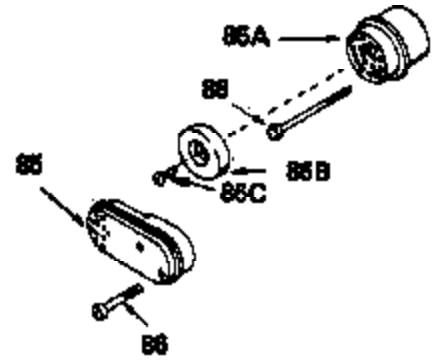

ILLUSTRATION SHOWS TYPICAL PARTS ONLY. ORDER BY PART NUMBER. PARTS NOT LISTED ARE SUPPLIED BY OEM.

Ref #	Part Number	Qty	Description
17	32610A		Bolt, Connecting rod
23	32609		Plate, Lock (Used on early production with No. 32610 connecting rod bolt. Donot use with No. 32610A locking type bolt.)
54	650561		Screw, 1/4-20 x 5/8"
74	610973		Terminal Assy. (Use as required)
128A	33914		Cup (Early production only, not w/650 791)
143			Electric Starter Kit (Supplied by OEM )