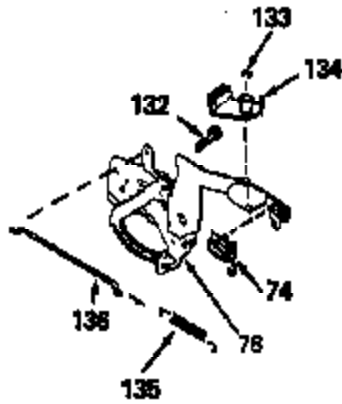

ILLUSTRATION SHOWS TYPICAL PARTS ONLY. ORDER BY PART NUMBER. PARTS NOT LISTED ARE SUPPLIED BY OEM.

Ref #	Part Number	Qty	Description
17	32610A		Bolt, Connecting rod
23	32609		Plate, Lock (Used on early production with No. 32610 connecting rod bolt. Donot use with No. 32610A locking type bolt.)
54	650561		Screw, 1/4-20 x 5/8"
74	610973		Terminal Assy. (Use as required)
128A	33914		Cup (Early production only, not w/650 791)
143			Electric Starter Kit (Supplied by OEM )