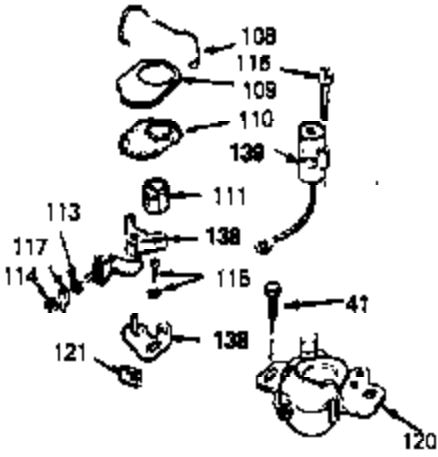

Ref #	Part Number	Qty	Description
17	32610A		Bolt, Connecting rod
23	32609		Plate, Lock (Used on early production with No. 32610 connecting rod bolt. Donot use with No. 32610A locking type bolt.)
54	650561		Screw, 1/4-20 x 5/8"
74	610973		Terminal Assy. (Use as required)
128A	33914		Cup (Early production only, not w/650 791)
143			Electric Starter Kit (Supplied by OEM )