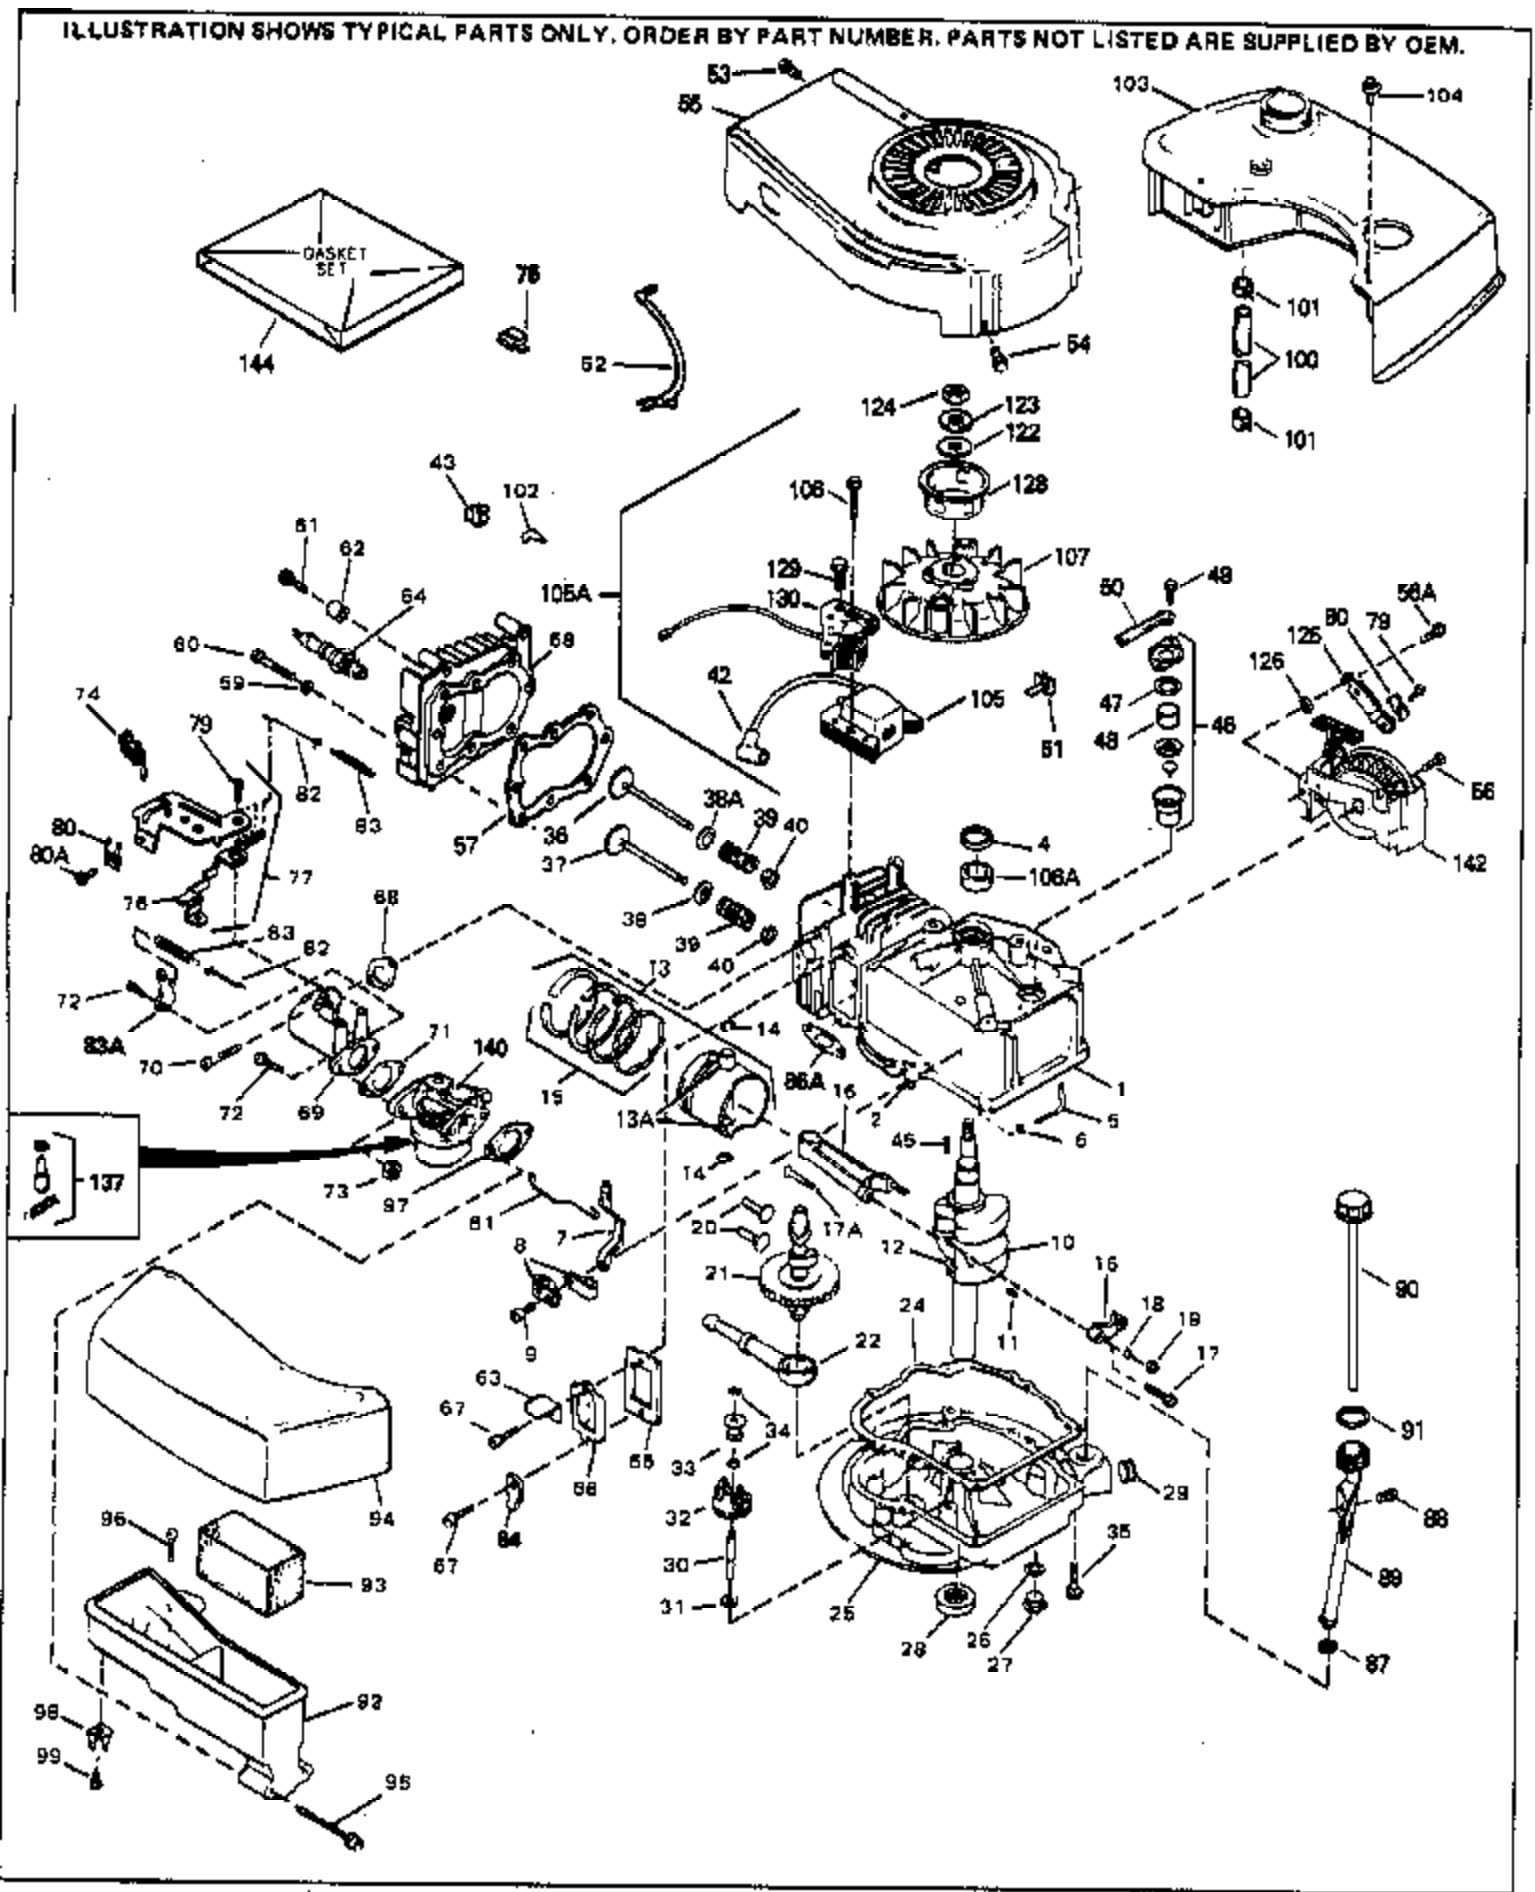

ILLUSTRATION SHOWS TYPICAL PARTS ONLY. ORDER BY PART NUMBER. PARTS NOT LISTED ARE SUPPLIED BY OEM.

Engine Parts List #1

Ref #	Part Number	Qty	Description
1	34429A		Cylinder (Incl. 2 & 4) (2-5/8" Bore)
2	26727		Pin, Dowel
4	32600		Seal, Oil
5	30589		Rod, Governor (Incl. 6)
6	28277		Washer, Flat
7	32651		Lever, Governor
8	31335		Clamp, Governor lever (Clamp is positioned towardspark plug end on 1977-78 and latermodels. It is positioned opposite spark plugend on earlier models.)
9	650548		Screw, 8-32 x 5/16"
10	34440		Crankshaft
11	29783		Pin, Crankshaft (Not used on late production)
12	27613		Gear, Crankshaft (Not serviceable on late production)
13	35544		Piston, Pin & Ring Set (Std.) (2-5/8" Bore)
13	35545		Piston, Pin & Ring Set (.010" OS)
13	35546		Piston, Pin & Ring Set (.020" OS)
13A	35541		Piston & Pin Ass'y. (Incl. 14) (Std.) (2-5/8")
13A	35542		Piston & Pin Ass'y. (Incl. 14) (.010" OS)
13A	35543		Piston & Pin Ass'y. (Incl. 14) (.020" OS)
14	20381		Ring, Piston pin retaining
15	35547		Ring Set (Std.) (2-5/8" Bore)
15	35548		Ring Set (.010" OS)
15	35549		Ring Set (.020" OS)
16	30963B		Rod Assy., Connecting (Incl. 17)
17	32610A		Bolt, Connecting rod
20	27241		Lifter, Valve
21	33553		Camshaft (MCR)
22	29914		Pump Assy., Oil
24	35261		* Gasket, Mounting flange
25	34831		Flange Ass'y. (Incl. 26, 27, 28 & 30)
26	28833		* Drain Plug Gasket (Not req. w/plastic plug)
27	27244		Plug, Oil drain
28	26208		Seal, Oil
30	30574		Shaft, Mechanical governor
31	30590A		Washer, Flat
32	30591		Gear Assy., Governor (Incl. 31)
33	30588A		Spool, Governor
34	29193		Ring, Retaining
35	650488		Screw, 1/4-20 x 1-1/4"
36	29314B		Intake Valve (Std.) (Incl. 40)
36	29315C		Intake Valve (1/32" OS) (Incl. 40)
37	29313C		Exhaust Valve (Std.) (Incl. 40)
37	29315C		Exhaust Valve (1/32" OS) (Incl. 40)
38	31671		Cap, Upper valve spring
38A	35390		Seal Assy., Intake Valve
39	31672		Spring, Valve (Exhaust)
40	31673		Cap, Lower valve spring
42	610118		Cover, Spark plug (Use as required)
45	611004		Key, Flywheel
46	34214A		Breather Ass'y. (Incl. 47 thru 51)
47	33735		* Gasket, Breather
48	33734		Element, Breather
49	30200		Screw, 10-24 x 9/16"
50	33886		Tube, Breather
51	33887		Clip, Breather tube
52	34231		Ground Wire
53	30200		Screw, 10-24 x 9/16"