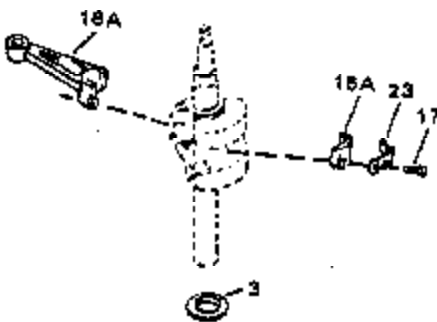

Ref #	Part Number	Qty	Description
17	32610A		Bolt, Connecting rod
23	32609		Plate, Lock (Used on early production with No. 32610 connecting rod bolt. Donot use with No. 32610A locking type bolt.)
54	650561		Screw, 1/4-20 x 5/8"
74	610973		Terminal Assy. (Use as required)
128A	33914		Cup (Early production only, not w/650 791)
143			Electric Starter Kit (Supplied by OEM)