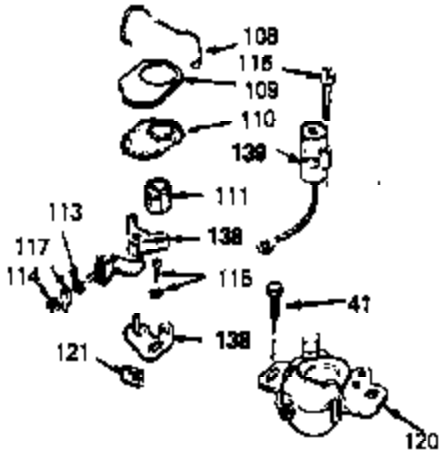

Ref #	Part Number	Qty	Description
17	32610A		Bolt, Connecting rod
23	32609		Plate, Lock (Used on early production with No. 32610 connecting rod bolt. Donot use with No. 32610A locking type bolt.)
54	650561		Screw, 1/4-20 x 5/8"
74	610973		Terminal Assy. (Use as required)
128A	33914		Cup (Early production only, not w/650 791)
143			Electric Starter Kit (Supplied by OEM)