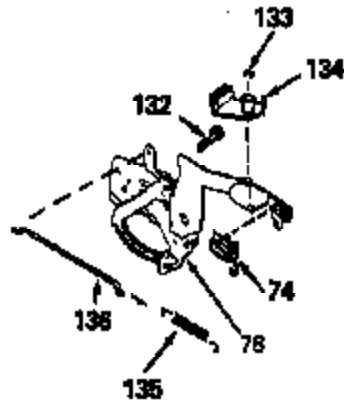

ILLUSTRATION SHOWS TYPICAL PARTS ONLY. ORDER BY PART NUMBER. PARTS NOT LISTED ARE SUPPLIED BY OEM.

Ref #	Part Number	Qty	Description
17	32610A		Bolt, Connecting rod
23	32609		Plate, Lock (Used on early production with No. 32610 connecting rod bolt. Donot use with No. 32610A locking type bolt.)
54	650561		Screw, 1/4-20 x 5/8"
74	610973		Terminal Assy. (Use as required)
128A	33914		Cup (Early production only, not w/650 791)
143			Electric Starter Kit (Supplied by OEM)