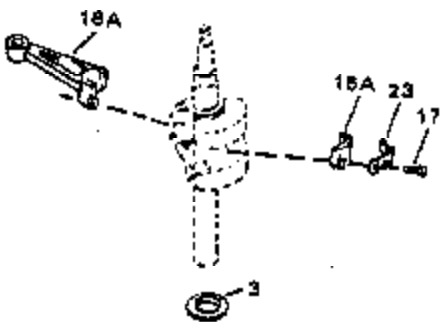

Ref #	Part Number	Qty	Description
17	32610A		Bolt, Connecting rod
23	32609		Plate, Lock (Used on early production with No. 32610 connecting rod bolt. Donot use with No. 32610A locking type bolt.)
54	650561		Screw, 1/4-20 x 5/8"
74	610973		Terminal Assy. (Use as required)
128A	33914		Cup (Early production only, not w/650 791)
143			Electric Starter Kit (Supplied by OEM)