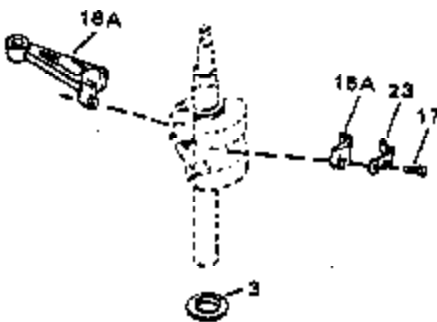

ILLUSTRATION SHOWS TYPICAL PARTS ONLY. ORDER BY PART NUMBER. PARTS NOT LISTED ARE SUPPLIED BY OEM.

Ref #	Part Number	Qty	Description
17	32610A		Bolt, Connecting rod
23	32609		Plate, Lock (Used on early production with No. 32610 connecting rod bolt. Donot use with No. 32610A locking type bolt.)
54	650561		Screw, 1/4-20 x 5/8"
55A	33907A		Housing, Blower
74	610973		Terminal Assy. (Use as required)
127	590343		Rope Assy., Starter
128A	33914		Cup (Early production only, not w/650 791)
143			Electric Starter Kit (Supplied by OEM)