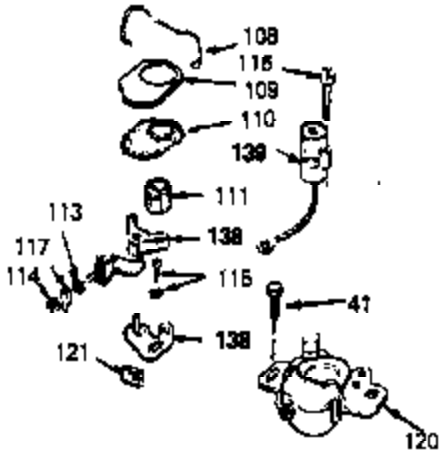

Ref #	Part Number	Qty	Description
140	632050A		Carburetor (Incl. 71, 72, 95 & 137) (Refer to Division 5, Section A, page 162 for breakdown)
144	33906A		* Gasket Set (Incl. items marked *)

ILLUSTRATION SHOWS TYPICAL PARTS ONLY. ORDER BY PART NUMBER. PARTS NOT LISTED ARE SUPPLIED BY OEM.

Ref #	Part Number	Qty	Description
17	32610A		Bolt, Connecting rod
23	32609		Plate, Lock (Used on early production with No. 32610 connecting rod bolt. Donot use with No. 32610A locking type bolt.)
54	650561		Screw, 1/4-20 x 5/8"
55A	33907A		Housing, Blower
74	610973		Terminal Assy. (Use as required)
127	590343		Rope Assy., Starter
128A	33914		Cup (Early production only, not w/650 791)
143			Electric Starter Kit (Supplied by OEM)