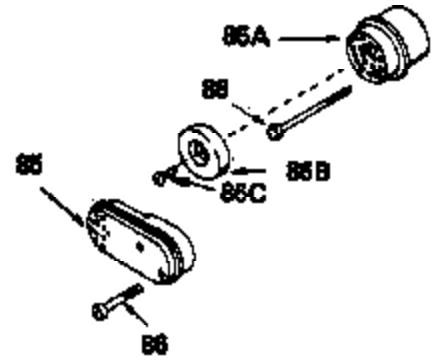

ILLUSTRATION SHOWS TYPICAL PARTS ONLY. ORDER BY PART NUMBER. PARTS NOT LISTED ARE SUPPLIED BY OEM.

Ref #	Part Number	Qty	Description
17	32610A		Bolt, Connecting rod
23	32609		Plate, Lock (Used on early production with No. 32610 connecting rod bolt. Donot use with No. 32610A locking type bolt.)
54	650561		Screw, 1/4-20 x 5/8"
55A	33907A		Housing, Blower
74	610973		Terminal Assy. (Use as required)
127	590343		Rope Assy., Starter
128A	33914		Cup (Early production only, not w/650 791)
143			Electric Starter Kit (Supplied by OEM)