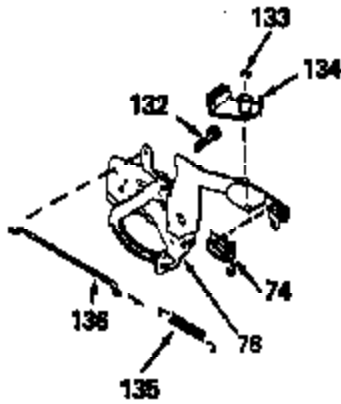

ILLUSTRATION SHOWS TYPICAL PARTS ONLY. ORDER BY PART NUMBER. PARTS NOT LISTED ARE SUPPLIED BY OEM.

Ref #	Part Number	Qty	Description
17	32610A		Bolt, Connecting rod
23	32609		Plate, Lock (Used on early production with No. 32610 connecting rod bolt. Donot use with No. 32610A locking type bolt.)
54	650561		Screw, 1/4-20 x 5/8"
55A	33907A		Housing, Blower
74	610973		Terminal Assy. (Use as required)
85A	35708		Muffler (Incl. 86)
86B	32431		Cover, Muffler
86C	650760		Screw, 8/32 x 3/8"
86	650795		Screw, 1/4-20 x 2-1/4"
127	590343		Rope Assy., Starter
128A	33914		Cup (Early production only, not w/650 791)
143			Electric Starter Kit (Supplied by OEM)