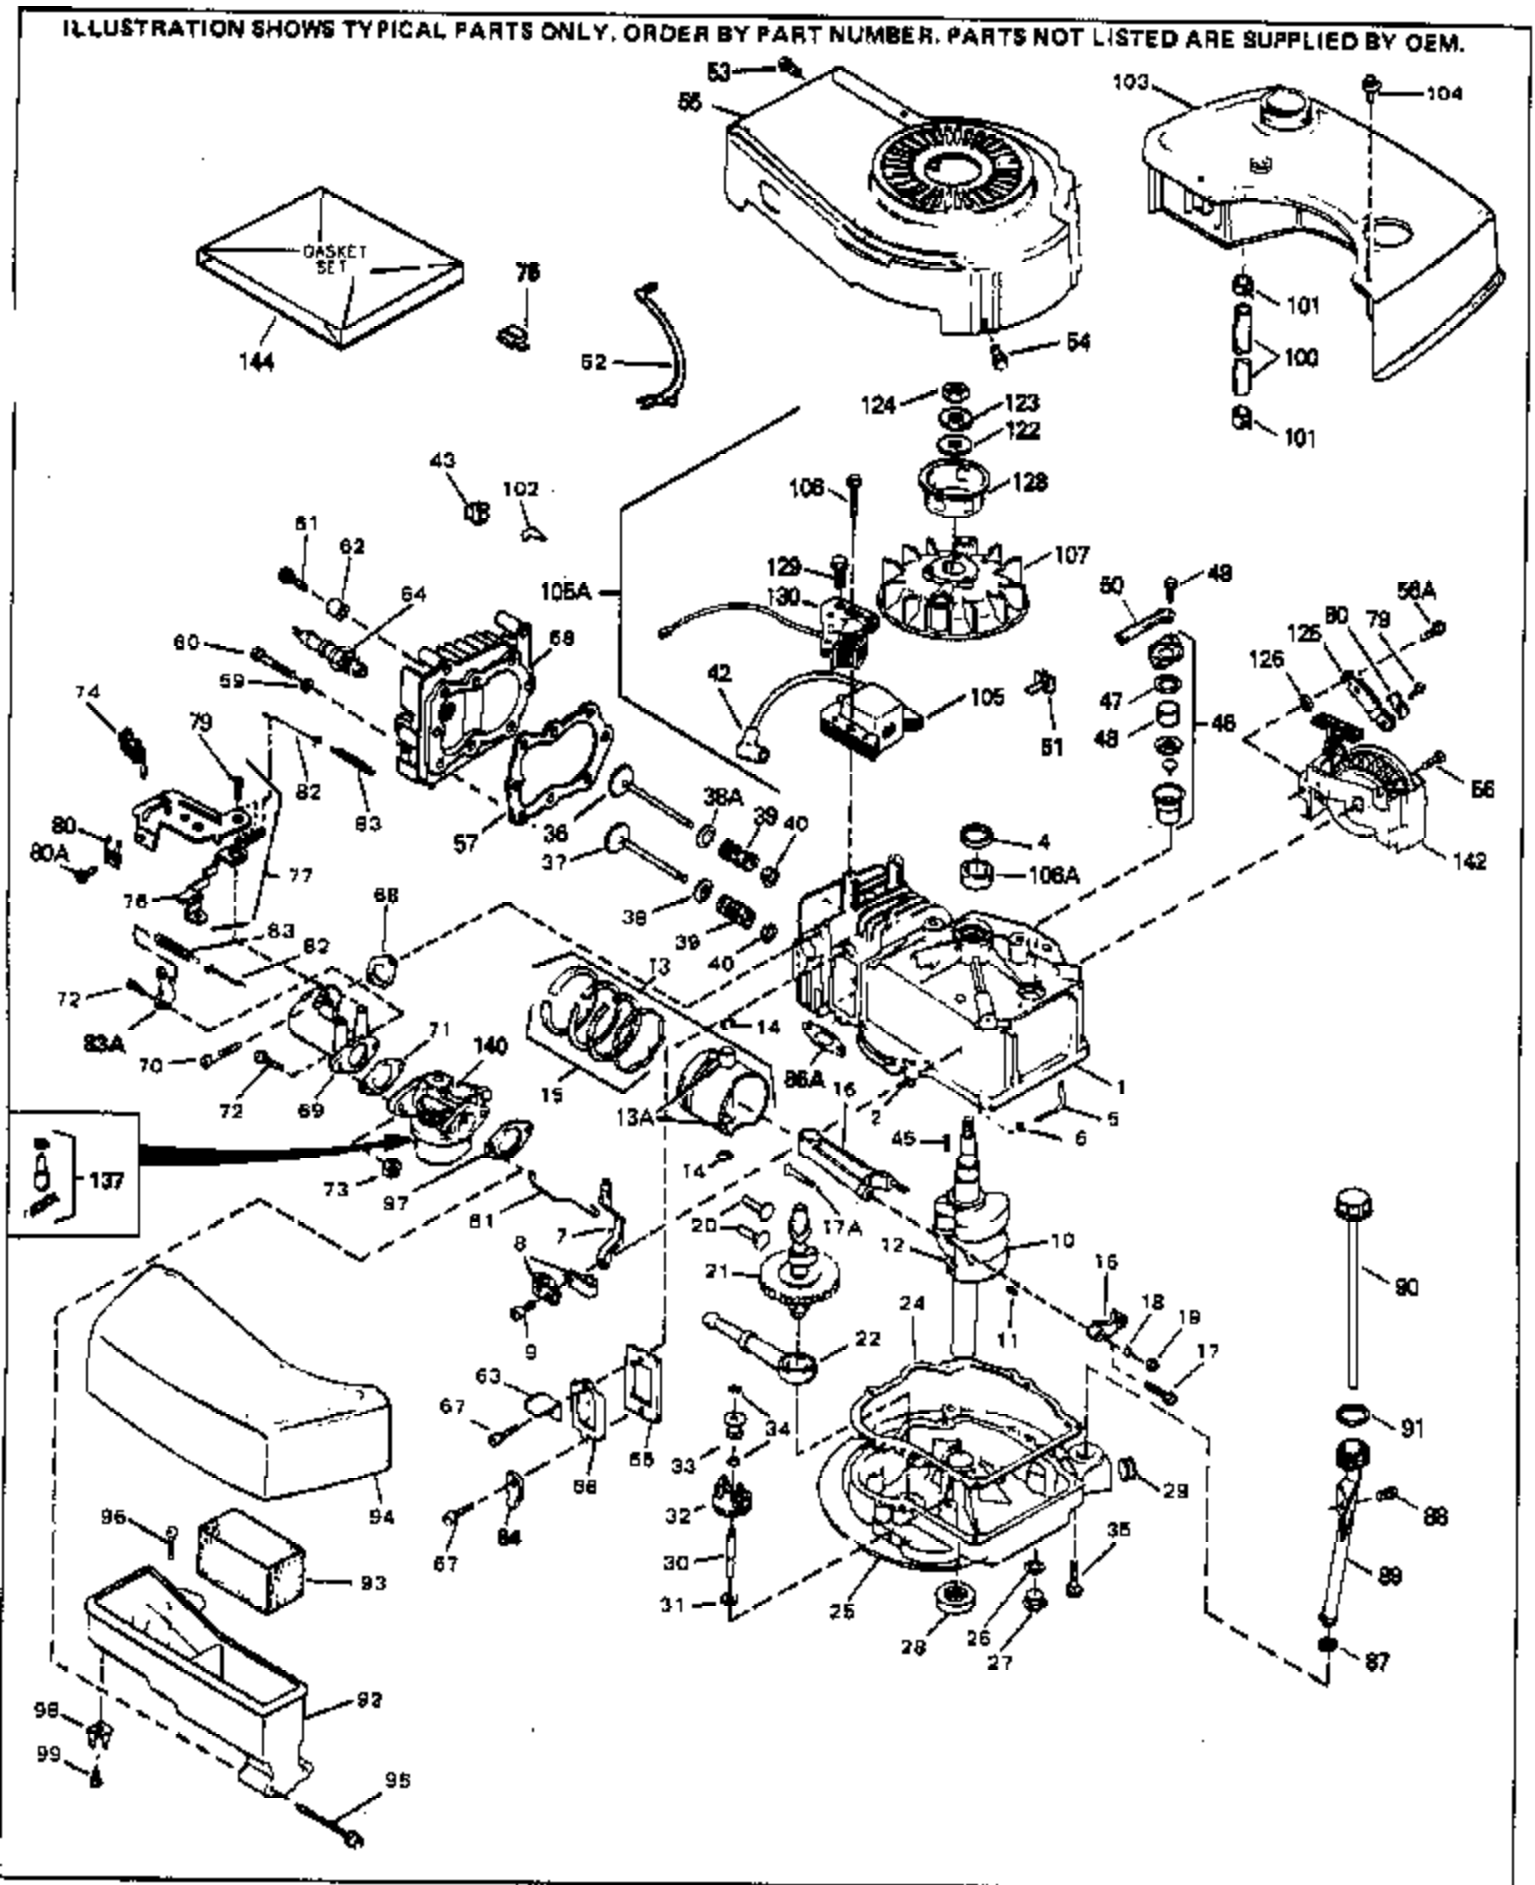

ILLUSTRATION SHOWS TYPICAL PARTS ONLY. ORDER BY PART NUMBER. PARTS NOT LISTED ARE SUPPLIED BY OEM.

Ref #	Part Number	Qty	Description
1	35010		Cylinder (Incl. 2, 4 & 56) (2-5/8" Bo re)
2	26727		Pin, Dowel
4	32600		Seal, Oil
5	30589		Rod, Governor (Incl. 6)
6	28277		Washer, Flat
7	32651		Lever, Governor
8	31335		Clamp, Governor lever (Clamp is positioned towardspark plug end on 1977-78 and latermodels. It is positioned opposite spark plugend on earlier models.)
9	650548		Screw, 8-32 x 5/16"
10	34821		Crankshaft
11	29783		Pin, Crankshaft (Not used on late pro duction)
12	27613		Gear, Crankshaft (Not serviceable on late production)
13	34851		Piston, Pin & Ring Set (Std.) (2-5/8" Bore)
13	34852		Piston, Pin & Ring Set (.010" OS)
13	34853		Piston, Pin & Ring Set (.020" OS)
13A	32603B		Piston & Pin Ass'y. (Incl.14)(Std.)(2 -5/8")
13A	32604B		Piston & Pin Ass'y. (Incl. 14) (.010" OS)
13A	32605B		Piston & Pin Ass'y. (Incl. 14) (.020" OS)
14	20381		Ring, Piston pin retaining
15	34854		Ring Set (Std.) (2-5/8" Bore)
15	34855		Ring Set (.010" OS)
15	34856		Ring Set (.020" OS)
16	30963B		Rod Assy., Connecting (Incl. 17)
17	32610A		Bolt, Connecting rod
20	27241		Lifter, Valve
21	33553		Camshaft (MCR)
22	29914		Pump Assy., Oil
24	35261		* Gasket, Mounting flange
25	34831		Flange Ass'y. (Incl. 26, 27, 28 & 30)
26	28833		* Drain Plug Gasket (Not req. w/plastic plug)
27	27244		Plug, Oil drain
28	26208		Seal, Oil
29	9556		Plug, Pipe
30	30574		Shaft, Mechanical governor
31	30590A		Washer, Flat
32	30591		Gear Assy., Governor (Incl. 31)
33	30588A		Spool, Governor
34	29193		Ring, Retaining
35	650488		Screw, 1/4-20 x 1-1/4"
36	29314B		Intake Valve (Std.) (Incl. 40)
36	29315C		Intake Valve (1/32" OS) (Incl. 40)
37	29313C		Exhaust Valve (Std.) (Incl. 40)
37	29315C		Exhaust Valve (1/32" OS) (Incl. 40)
38A	31671		Cap, Upper valve spring (Intake)
38	31671		Cap, Upper valve spring
39	31672		Spring, Valve (Exhaust)
40	31673		Cap, Lower valve spring
42	610118		Cover, Spark plug (Use as required)
45	611004		Key, Flywheel
46	34214A		Breather Ass'y. (Incl. 47 thru 51)
47	33735		* Gasket, Breather
48	33734		Element, Breather
49	30200		Screw, 10-24 x 9/16"
50	33886		Tube, Breather
51	33887		Clip, Breather tube
52	34231		Ground Wire