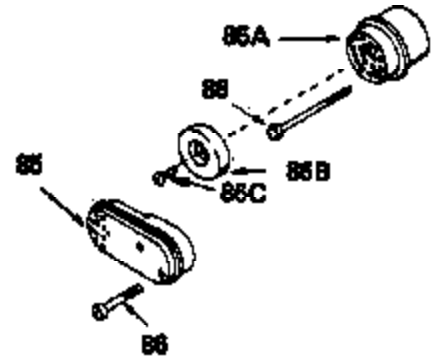

Ref #	Part Number	Qty	Description
17	32610A		Bolt, Connecting rod
23	32609		Plate, Lock (Used on early production with No. 32610 connecting rod bolt. Donot use with No. 32610A locking type bolt.)
54	650561		Screw, 1/4-20 x 5/8"
74	610973		Terminal Assy. (Use as required)
128A	33914		Cup (Early production only, not w/650 791)
143			Electric Starter Kit (Supplied by OEM)