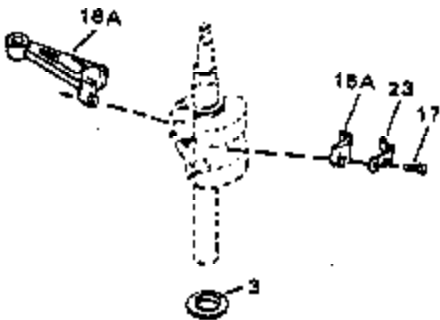

Ref #	Part Number	Qty	Description
17	32610A		Bolt, Connecting rod
23	32609		Plate, Lock (Used on early production with No. 32610 connecting rod bolt. Donot use with No. 32610A locking type bolt.)
54	650561		Screw, 1/4-20 x 5/8"
74	610973		Terminal Assy. (Use as required)
128A	33914		Cup (Early production only, not w/650 791)
143			Electric Starter Kit (Supplied by OEM)