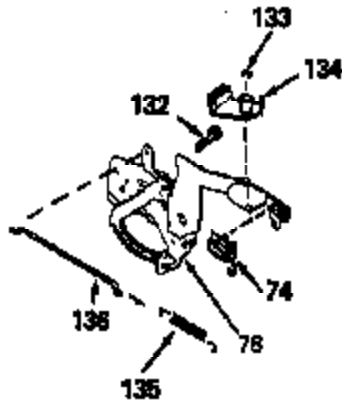

ILLUSTRATION SHOWS TYPICAL PARTS ONLY. ORDER BY PART NUMBER. PARTS NOT LISTED ARE SUPPLIED BY OEM.

Ref #	Part Number	Qty	Description
17	32610A		Bolt, Connecting rod
23	32609		Plate, Lock (Used on early production with No. 32610 connecting rod bolt. Donot use with No. 32610A locking type bolt.)
54	650561		Screw, 1/4-20 x 5/8"
74	610973		Terminal Assy. (Use as required)
128A	33914		Cup (Early production only, not w/650 791)
143			Electric Starter Kit (Supplied by OEM)