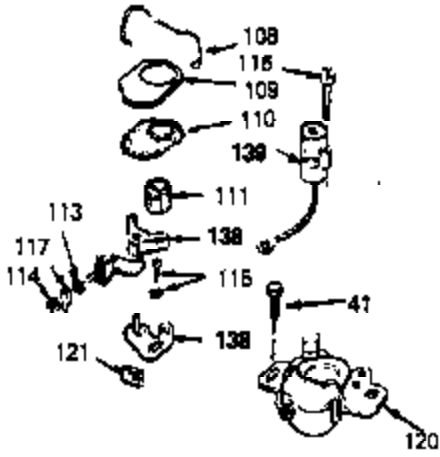

Ref #	Part Number	Qty	Description
17	32610A		Bolt, Connecting rod
23	32609		Plate, Lock (Used on early production with No. 32610 connecting rod bolt. Donot use with No. 32610A locking type bolt.)
54	650561		Screw, 1/4-20 x 5/8"
74	610973		Terminal Assy. (Use as required)
128A	33914		Cup (Early production only, not w/650 791)
143			Electric Starter Kit (Supplied by OEM)