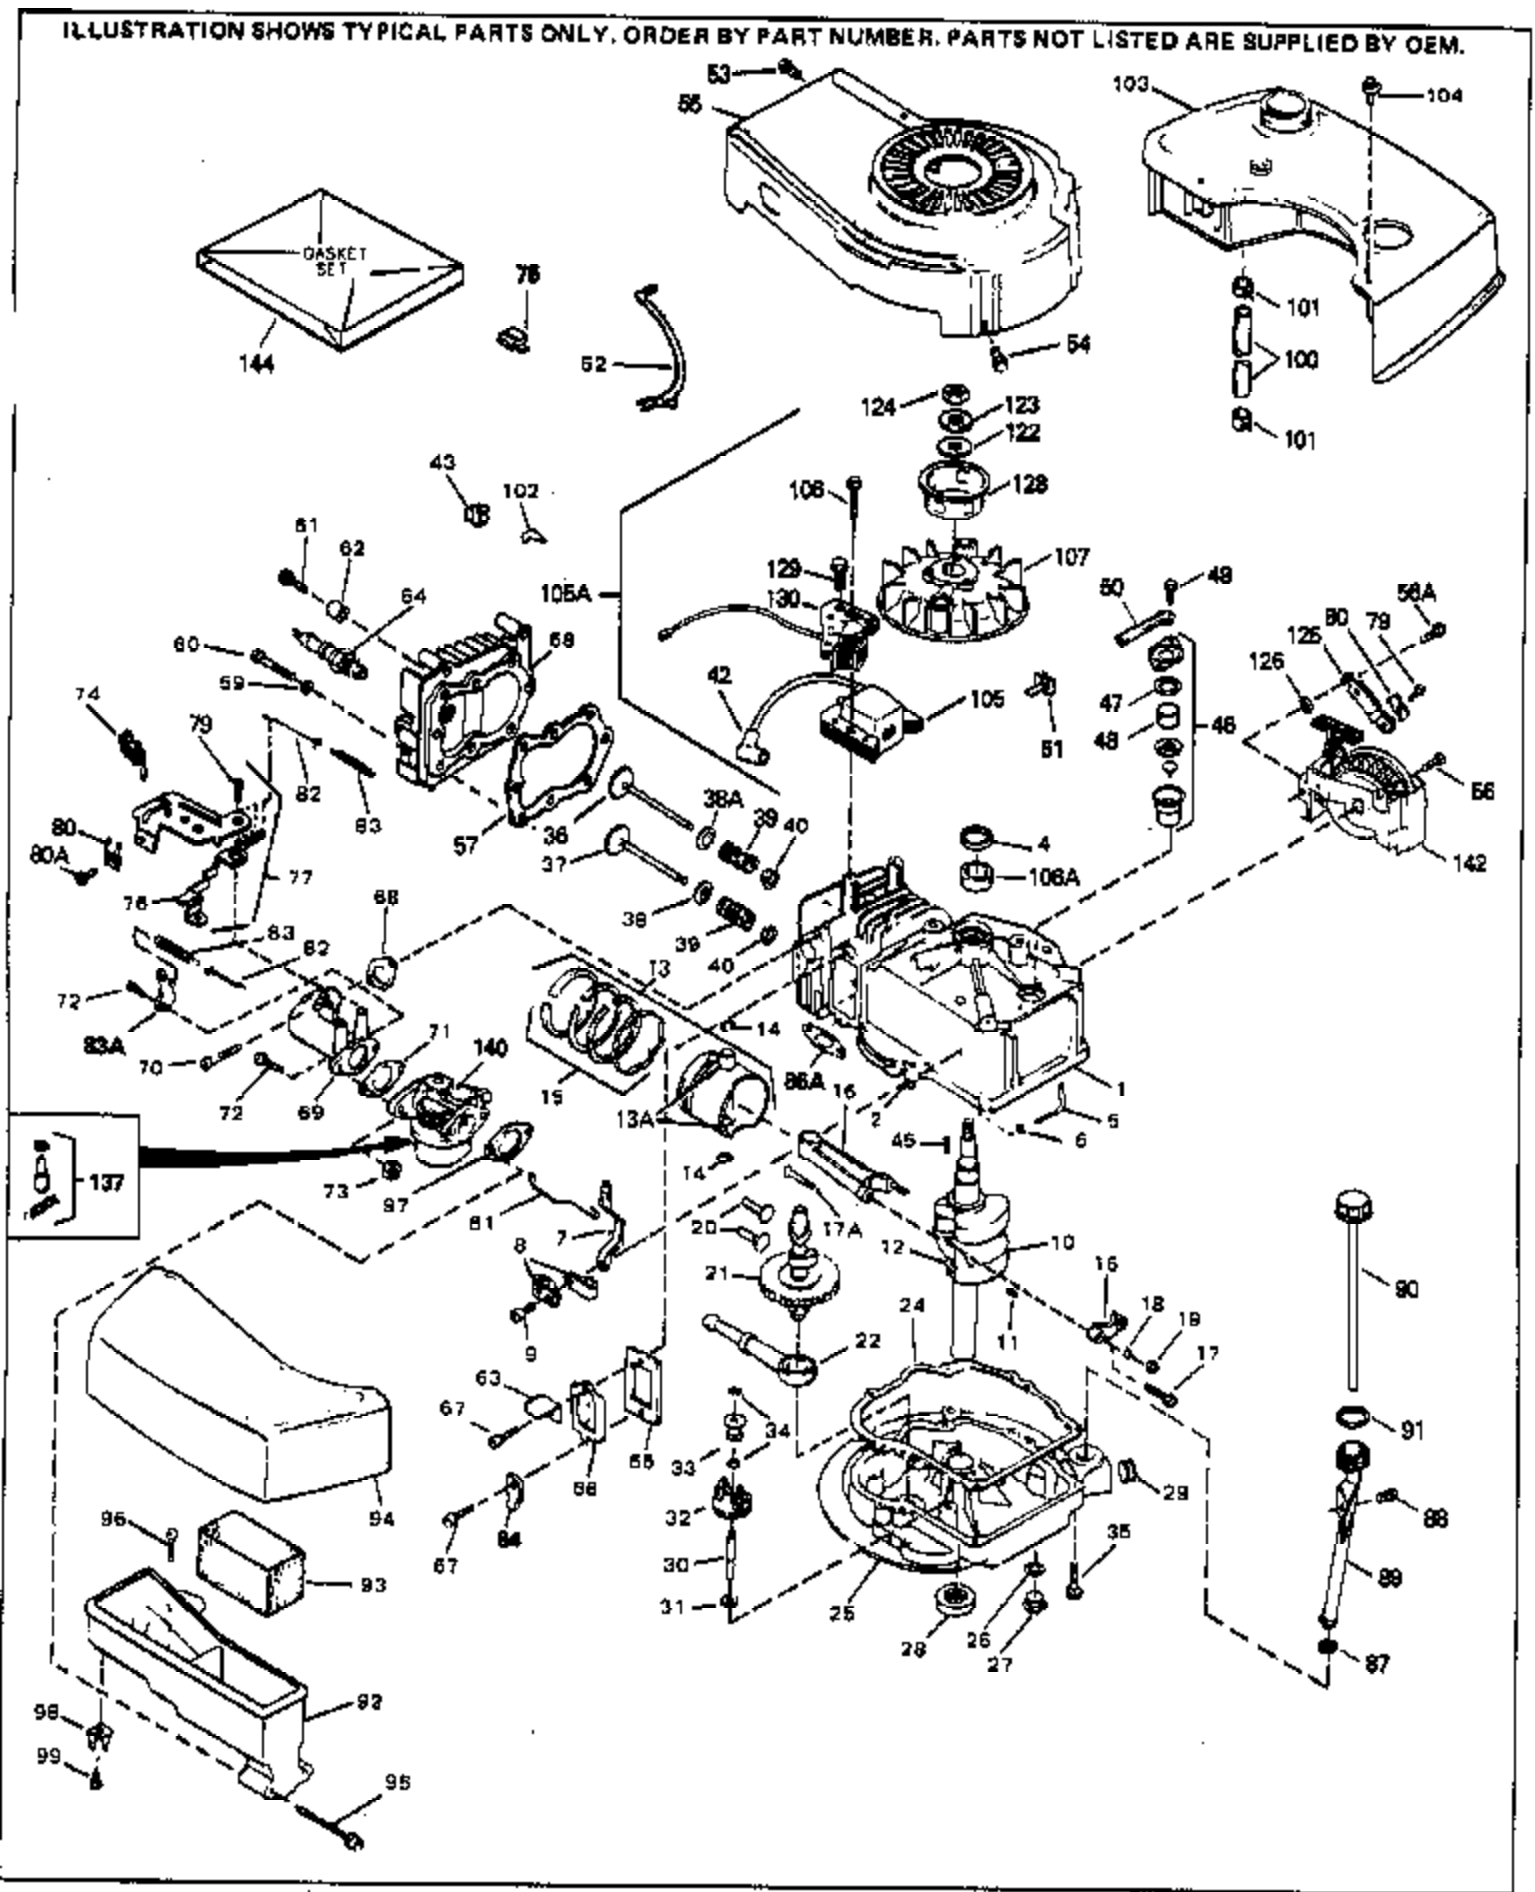

ILLUSTRATION SHOWS TYPICAL PARTS ONLY. ORDER BY PART NUMBER. PARTS NOT LISTED ARE SUPPLIED BY OEM.

Engine Parts List #1

Ref #	Part Number	Qty	Description
1	34429A		Cylinder (Incl. 2 & 4) (2-5/8" Bore)
2	26727		Pin, Dowel
4	32600		Seal, Oil
5	30589		Rod, Governor (Incl. 6)
6	28277		Washer, Flat
7	32651		Lever, Governor
8	31335		Clamp, Governor lever (Clamp is positioned towardspark plug end on 1977-78 and latermodels. It is positioned opposite spark plugend on earlier models.)
9	650548		Screw, 8-32 x 5/16"
10	34430		Crankshaft
11	29783		Pin, Crankshaft (Not used on late production)
12	27613		Gear, Crankshaft (Not serviceable on late production)
13	35544		Piston, Pin & Ring Set (Std.) (2-5/8" Bore)
13	35545		Piston, Pin & Ring Set (.010" OS)
13	35546		Piston, Pin & Ring Set (.020" OS)
13A	35541		Piston & Pin Ass'y. (Incl. 14) (Std.) (2-5/8")
13A	35542		Piston & Pin Ass'y. (Incl. 14) (.010" OS)
13A	35543		Piston & Pin Ass'y. (Incl. 14) (.020" OS)
14	20381		Ring, Piston pin retaining
15	35547		Ring Set (Std.) (2-5/8" Bore)
15	35548		Ring Set (.010" OS)
15	35549		Ring Set (.020" OS)
16	30963B		Rod Assy., Connecting (Incl. 17)
17	32610A		Bolt, Connecting rod
20	27241		Lifter, Valve
21	33553		Camshaft (MCR)
22	29914		Pump Assy., Oil
24	35261		* Gasket, Mounting flange
25	34831		Flange Ass'y. (Incl. 26, 27, 28 & 30)
26	28833		* Drain Plug Gasket (Not req. w/plastic plug)
27	27244		Plug, Oil drain
28	26208		Seal, Oil
30	30574		Shaft, Mechanical governor
31	30590A		Washer, Flat
32	30591		Gear Assy., Governor (Incl. 31)
33	30588A		Spool, Governor
34	29193		Ring, Retaining
35	650488		Screw, 1/4-20 x 1-1/4"
36	29314B		Intake Valve (Std.) (Incl. 40)
36	29315C		Intake Valve (1/32" OS) (Incl. 40)
37	29313C		Exhaust Valve (Std.) (Incl. 40)
37	29315C		Exhaust Valve (1/32" OS) (Incl. 40)
38	31671		Cap, Upper valve spring
38A	31671		Cap, Upper valve spring (Intake)
39	31672		Spring, Valve (Exhaust)
40	31673		Cap, Lower valve spring
42	610118		Cover, Spark plug (Use as required)
45	611004		Key, Flywheel
46	34214A		Breather Ass'y. (Incl. 47 thru 51)
47	33735		* Gasket, Breather
48	33734		Element, Breather
49	30200		Screw, 10-24 x 9/16"
50	33886		Tube, Breather
51	33887		Clip, Breather tube
52	34231		Ground Wire
53	30200		Screw, 10-24 x 9/16"