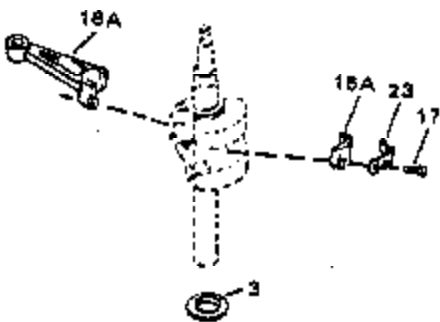

Ref #	Part Number	Qty	Description
17	32610A		Bolt, Connecting rod
23	32609		Plate, Lock (Used on early production with No. 32610 connecting rod bolt. Donot use with No. 32610A locking type bolt.)
54	650561		Screw, 1/4-20 x 5/8"
74	610973		Terminal Assy. (Use as required)
128A	33914		Cup (Early production only, not w/650 791)
143			Electric Starter Kit (Supplied by OEM )