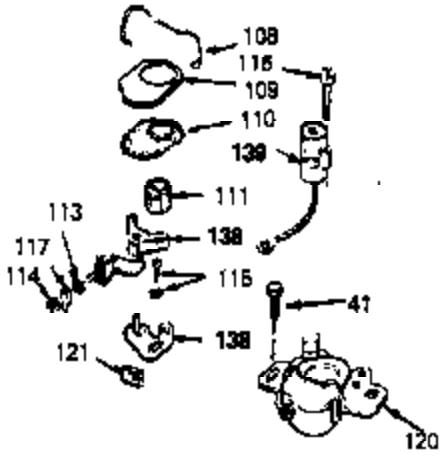

Ref #	Part Number	Qty	Description
140	632050		Carburetor (Incl. 71, 72, 95 & 137) (Refer to Division 5, Section A, page A2-10 for breakdown)
142	590519		Side Mount Rewind Starter (Refer to Division 5, Section C, page 27 for breakdown)
144	33906A		* Gasket Set (Incl. items marked *)

ILLUSTRATION SHOWS TYPICAL PARTS ONLY. ORDER BY PART NUMBER. PARTS NOT LISTED ARE SUPPLIED BY OEM.

131C

131B

131

131A

Ref #	Part Number	Qty	Description
17	32610A		Bolt, Connecting rod
23	32609		Plate, Lock (Used on early production with No. 32610 connecting rod bolt. Donot use with No. 32610A locking type bolt.)
41	650489		Screw, 1/4-20 x 5/8"
44	33876		Gasket, Stator
54	650561		Screw, 1/4-20 x 5/8"
74	610973		Terminal Assy. (Use as required)
108	30551		Spring, Breaker box cover
109	610947		Cover, Dust
110	610955		Gasket, Stator cover
111	30992		Cam, Breaker
113	610385		Washer
114	610408		Nut
115	29181		Breaker Fastening Screw & Washer
116	610593		Screw, Condenser fastening
117	33356		Terminal, Ground
120	611006		Stator (Incl.108, 113 thru 117, 121,1 38,139)
121	30549		Felt, Cam wiper
128A	33914		Cup (Early production only, not w/650 791)
138	30547A		Contact Assy., Breaker
139	30548B		Condenser
143			Electric Starter Kit (Supplied by OEM)