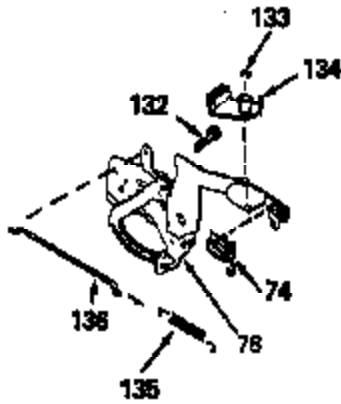

Ref #	Part Number	Qty	Description
140	632050		Carburetor (Incl. 71, 72, 95 & 137) (Refer to Division 5, Section A, page A2-10 for breakdown)
142	590519		Side Mount Rewind Starter (Refer to Division 5, Section C, page 27 for breakdown)
144	33906A		* Gasket Set (Incl. items marked *)

ILLUSTRATION SHOWS TYPICAL PARTS ONLY. ORDER BY PART NUMBER. PARTS NOT LISTED ARE SUPPLIED BY OEM.

131C

131B

131

131A

Ref #	Part Number	Qty	Description
17	32610A		Bolt, Connecting rod
23	32609		Plate, Lock (Used on early production with No. 32610 connecting rod bolt. Donot use with No. 32610A locking type bolt.)
41	650489		Screw, 1/4-20 x 5/8"
44	33876		Gasket, Stator
54	650561		Screw, 1/4-20 x 5/8"
74	610973		Terminal Assy. (Use as required)
108	30551		Spring, Breaker box cover
109	610947		Cover, Dust
110	610955		Gasket, Stator cover
111	30992		Cam, Breaker
113	610385		Washer
114	610408		Nut
115	29181		Breaker Fastening Screw & Washer
116	610593		Screw, Condenser fastening
117	33356		Terminal, Ground
120	611006		Stator (Incl.108, 113 thru 117, 121,1 38,139)
121	30549		Felt, Cam wiper
128A	33914		Cup (Early production only, not w/650 791)
138	30547A		Contact Assy., Breaker
139	30548B		Condenser
143			Electric Starter Kit (Supplied by OEM)