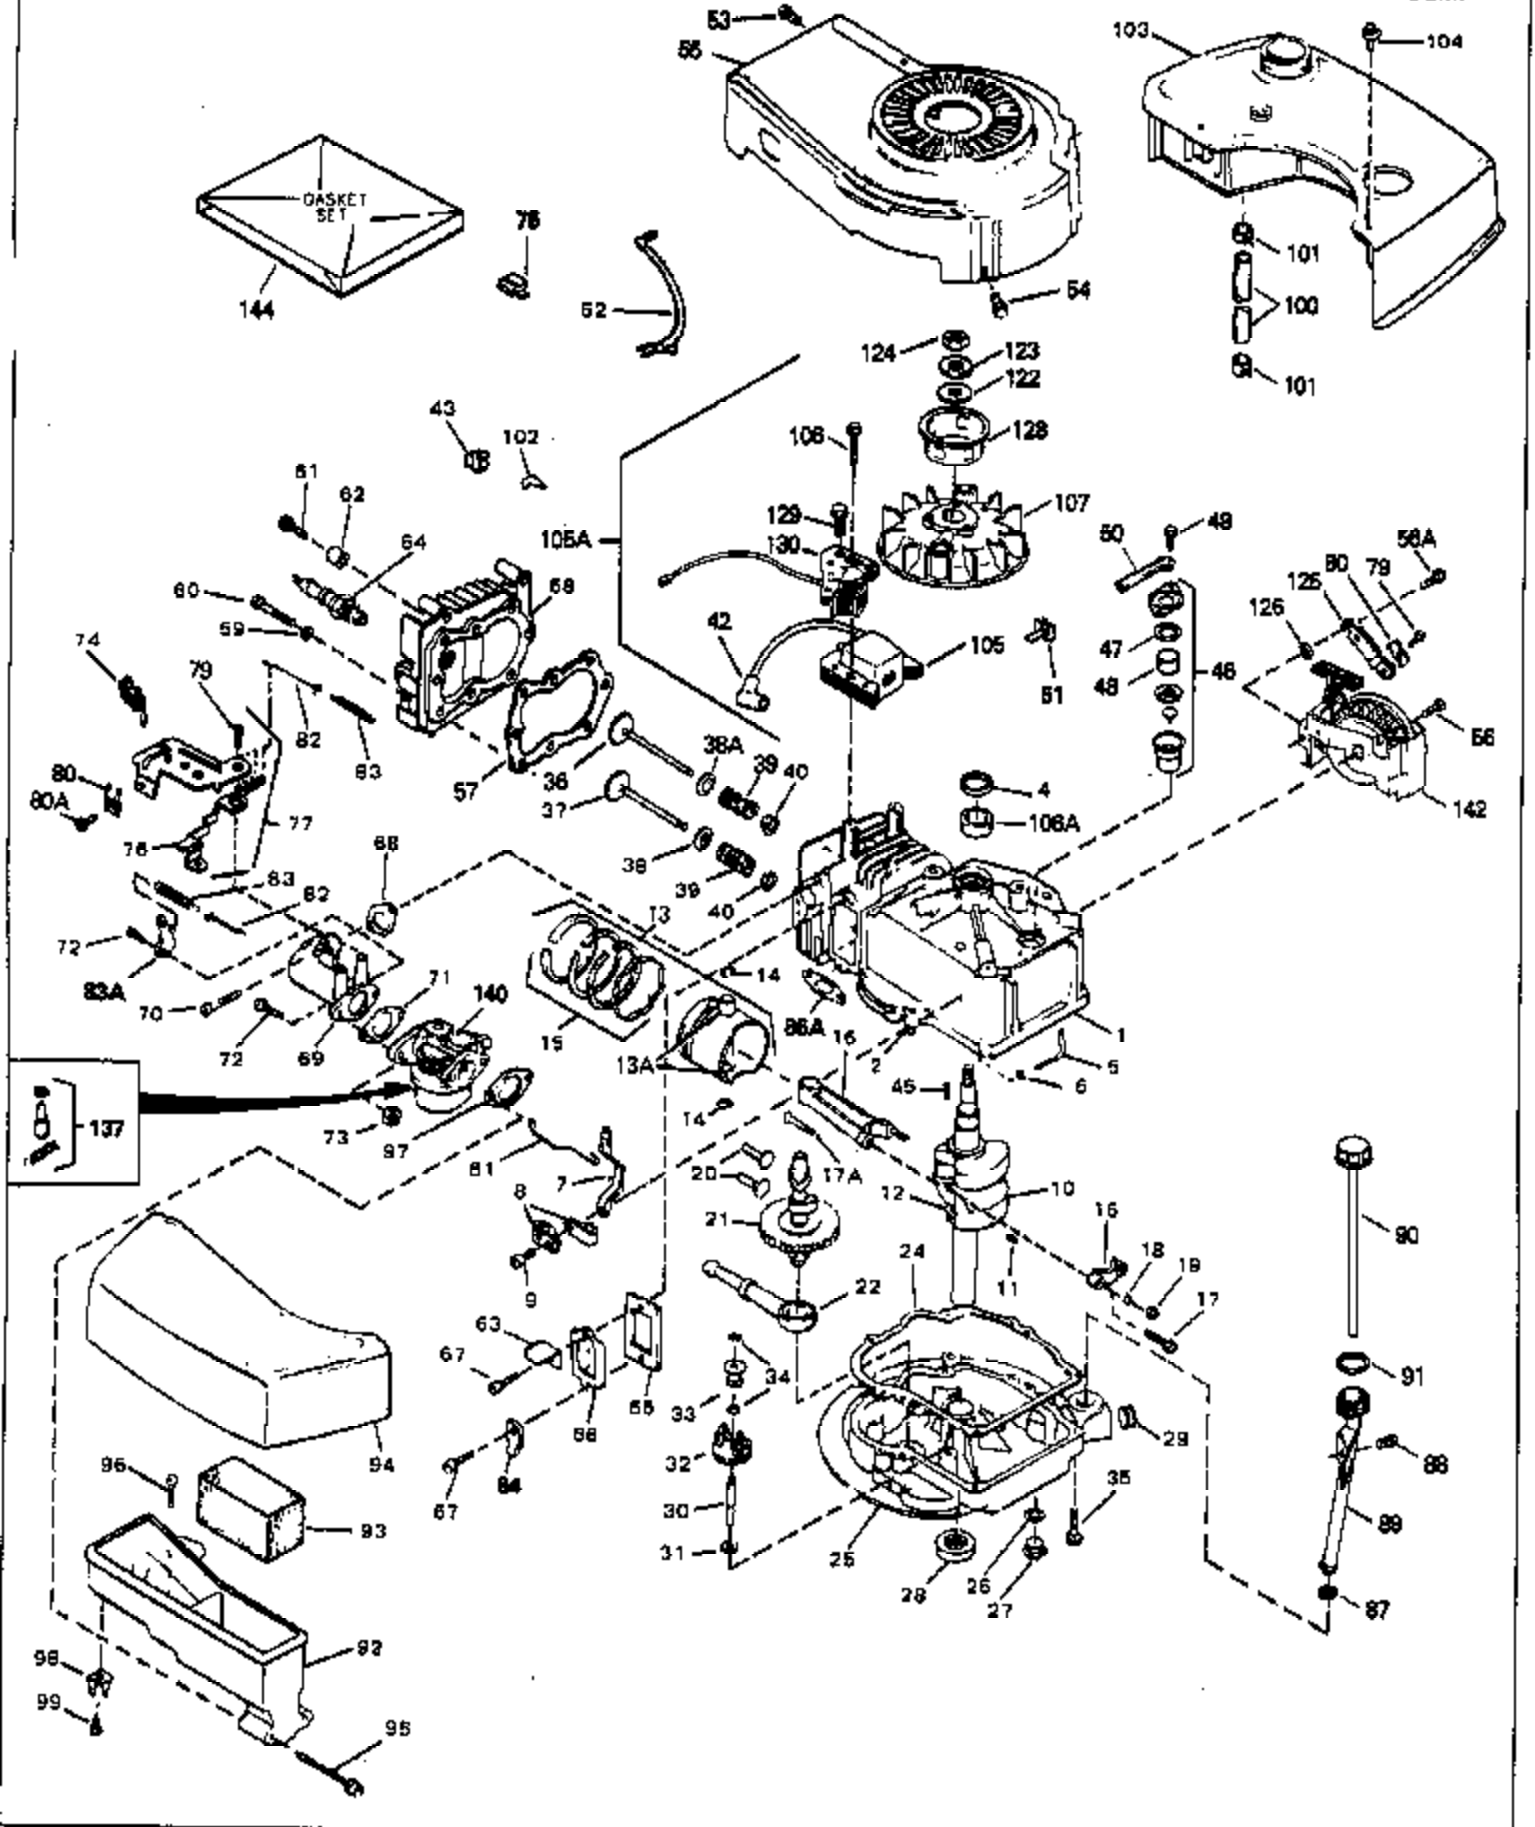

ILLUSTRATION SHOWS TYPICAL PARTS ONLY. ORDER BY PART NUMBER. PARTS NOT LISTED ARE SUPPLIED BY OEM.

Ref #	Part Number	Qty	Description
1	34429A		Cylinder (Incl. 2 & 4) (2-5/8" Bore)
2	26727		Pin, Dowel
4	32600		Seal, Oil
5	30589		Rod, Governor (Incl. 6)
6	28277		Washer, Flat
7	32651		Lever, Governor
8	31335		Clamp, Governor lever (Clamp is positioned towardspark plug end on 1977-78 and latermodels. It is positioned opposite spark plugend on earlier models.)
9	650548		Screw, 8-32 x 5/16"
10	34440		Crankshaft
11	29783		Pin, Crankshaft (Not used on late pro duction)
12	27613		Gear, Crankshaft (Not serviceable on late production)
13	34851		Piston, Pin & Ring Set (Std.) (2-5/8" Bore)
13	34852		Piston, Pin & Ring Set (.010" OS)
13	34853		Piston, Pin & Ring Set (.020" OS)
13A	32603B		Piston & Pin Ass'y. (Incl.14)(Std.)(2 -5/8")
13A	32604B		Piston & Pin Ass'y. (Incl. 14) (.010" OS)
13A	32605B		Piston & Pin Ass'y. (Incl. 14) (.020" OS)
14	20381		Ring, Piston pin retaining
15	34854		Ring Set (Std.) (2-5/8" Bore)
15	34855		Ring Set (.010" OS)
15	34856		Ring Set (.020" OS)
16	30963B		Rod Assy., Connecting (Incl. 17)
17	32610A		Bolt, Connecting rod
20	27241		Lifter, Valve
21	33553		Camshaft (MCR)
22	29914		Pump Assy., Oil
24	35261		* Gasket, Mounting flange
25	34831		Flange Ass'y. (Incl. 26, 27, 28 & 30)
26	28833		* Drain Plug Gasket (Not req. w/plastic plug)
27	27244		Plug, Oil drain
28	26208		Seal, Oil
30	30574		Shaft, Mechanical governor
31	30590A		Washer, Flat
32	30591		Gear Assy., Governor (Incl. 31)
33	30588A		Spool, Governor
34	29193		Ring, Retaining
35	650488		Screw, 1/4-20 x 1-1/4"
36	29314B		Intake Valve (Std.) (Incl. 40)
36	29315C		Intake Valve (1/32" OS) (Incl. 40)
37	29313C		Exhaust Valve (Std.) (Incl. 40)
37	29315C		Exhaust Valve (1/32" OS) (Incl. 40)
38	31671		Cap, Upper valve spring
38A	31671		Cap, Upper valve spring (Intake)
39	31672		Spring, Valve (Exhaust)
40	31673		Cap, Lower valve spring
42	610118		Cover, Spark plug (Use as required)
45	610995		Key, Flywheel
46	34214A		Breather Ass'y. (Incl. 47 thru 51)
47	33735		* Gasket, Breather
48	33734		Element, Breather
49	30200		Screw, 10-24 x 9/16"
50	33886		Tube, Breather
51	33887		Clip, Breather tube
52	34432		Ground Wire
53	30200		Screw, 10-24 x 9/16"