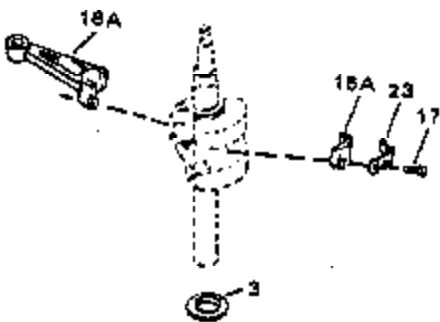

Ref #	Part Number	Qty	Description
140	632050		Carburetor (Incl. 71, 72, 95 & 137) (Refer to Division 5, Section A, page A2-10 for breakdown)
142	590519		Side Mount Rewind Starter (Refer to Division 5, Section C, page 27 for breakdown)
144	33906A		* Gasket Set (Incl. items marked *)

ILLUSTRATION SHOWS TYPICAL PARTS ONLY. ORDER BY PART NUMBER. PARTS NOT LISTED ARE SUPPLIED BY OEM.

131C

131B

131

131A

Ref #	Part Number	Qty	Description
17	32610A		Bolt, Connecting rod
23	32609		Plate, Lock (Used on early production with No. 32610 connecting rod bolt. Donot use with No. 32610A locking type bolt.)
41	650489		Screw, 1/4-20 x 5/8"
44	33876		Gasket, Stator
54	650561		Screw, 1/4-20 x 5/8"
74	610973		Terminal Assy. (Use as required)
108	30551		Spring, Breaker box cover
109	610947		Cover, Dust
110	610955		Gasket, Stator cover
111	30992		Cam, Breaker
113	610385		Washer
114	610408		Nut
115	29181		Breaker Fastening Screw & Washer
116	610593		Screw, Condenser fastening
117	33356		Terminal, Ground
120	611006		Stator (Incl.108, 113 thru 117, 121,1 38,139)
121	30549		Felt, Cam wiper
128A	33914		Cup (Early production only, not w/650 791)
138	30547A		Contact Assy., Breaker
139	30548B		Condenser
143			Electric Starter Kit (Supplied by OEM)