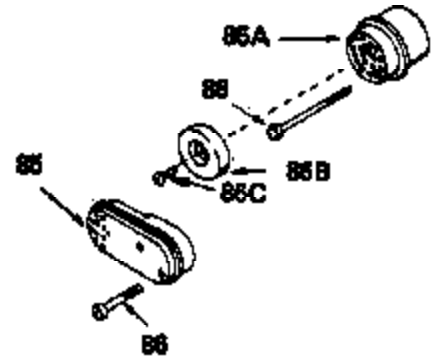

Ref #	Part Number	Qty	Description
140	632050		Carburetor (Incl. 71, 72, 95 & 137) (Refer to Division 5, Section A, page A2-10 for breakdown)
142	590519		Side Mount Rewind Starter (Refer to Division 5, Section C, page 27 for breakdown)
144	33906A		* Gasket Set (Incl. items marked *)

ILLUSTRATION SHOWS TYPICAL PARTS ONLY. ORDER BY PART NUMBER. PARTS NOT LISTED ARE SUPPLIED BY OEM.

131C

131B

131

131A

Ref #	Part Number	Qty	Description
17	32610A		Bolt, Connecting rod
23	32609		Plate, Lock (Used on early production with No. 32610 connecting rod bolt. Donot use with No. 32610A locking type bolt.)
41	650489		Screw, 1/4-20 x 5/8"
44	33876		Gasket, Stator
54	650561		Screw, 1/4-20 x 5/8"
74	610973		Terminal Assy. (Use as required)
108	30551		Spring, Breaker box cover
109	610947		Cover, Dust
110	610955		Gasket, Stator cover
111	30992		Cam, Breaker
113	610385		Washer
114	610408		Nut
115	29181		Breaker Fastening Screw & Washer
116	610593		Screw, Condenser fastening
117	33356		Terminal, Ground
120	611006		Stator (Incl.108, 113 thru 117, 121,1 38,139)
121	30549		Felt, Cam wiper
128A	33914		Cup (Early production only, not w/650 791)
138	30547A		Contact Assy., Breaker
139	30548B		Condenser
143			Electric Starter Kit (Supplied by OEM)