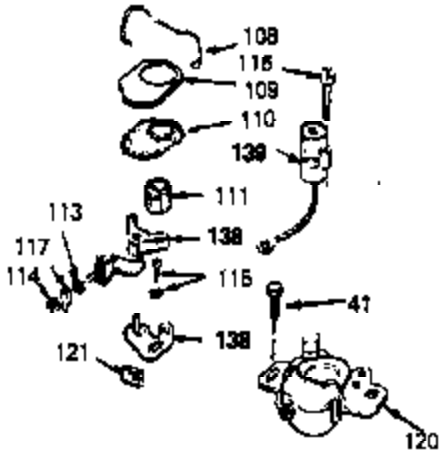

ILLUSTRATION SHOWS TYPICAL PARTS ONLY. ORDER BY PART NUMBER. PARTS NOT LISTED ARE SUPPLIED BY OEM.

Ref #	Part Number	Qty	Description
17	32610A		Bolt, Connecting rod
23	32609		Plate, Lock (Used on early production with No. 32610 connecting rod bolt. Donot use with No. 32610A locking type bolt.)
41	650489		Screw, 1/4-20 x 5/8"
44	33876		Gasket, Stator
54	650561		Screw, 1/4-20 x 5/8"
74	610973		Terminal Assy. (Use as required)
128A	33914		Cup (Early production only, not w/650 791)
138	30547A		Contact Assy., Breaker
139	30548B		Condenser
141	610793A		Magneto (w/ring gear) NOTE: The complete magneto is not available as an assembly. The magneto number is shown for reference purposes only. Order componentparts individually, as shown in parts list. (Refer to Division 5, Section B, page 35 for breakdown)
143			Electric Starter Kit (Supplied by OEM)