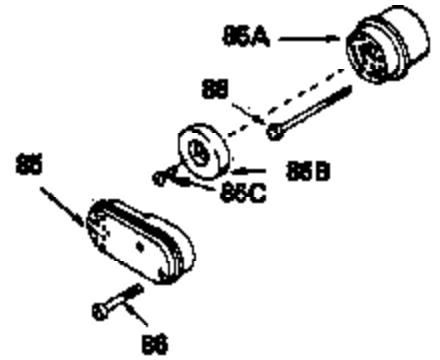

ILLUSTRATION SHOWS TYPICAL PARTS ONLY. ORDER BY PART NUMBER. PARTS NOT LISTED ARE SUPPLIED BY OEM.

Ref #	Part Number	Qty	Description
17	32610A		Bolt, Connecting rod
23	32609		Plate, Lock (Used on early production with No. 32610 connecting rod bolt. Donot use with No. 32610A locking type bolt.)
41	650489		Screw, 1/4-20 x 5/8"
44	33876		Gasket, Stator
54	650561		Screw, 1/4-20 x 5/8"
74	610973		Terminal Assy. (Use as required)
128A	33914		Cup (Early production only, not w/650 791)
138	30547A		Contact Assy., Breaker
139	30548B		Condenser
141	610793A		Magneto (w/ring gear) NOTE: The complete magneto is not available as an assembly. The magneto number is shown for reference purposes only. Order componentparts individually, as shown in parts list. (Refer to Division 5, Section B, page 35 for breakdown)
143			Electric Starter Kit (Supplied by OEM)