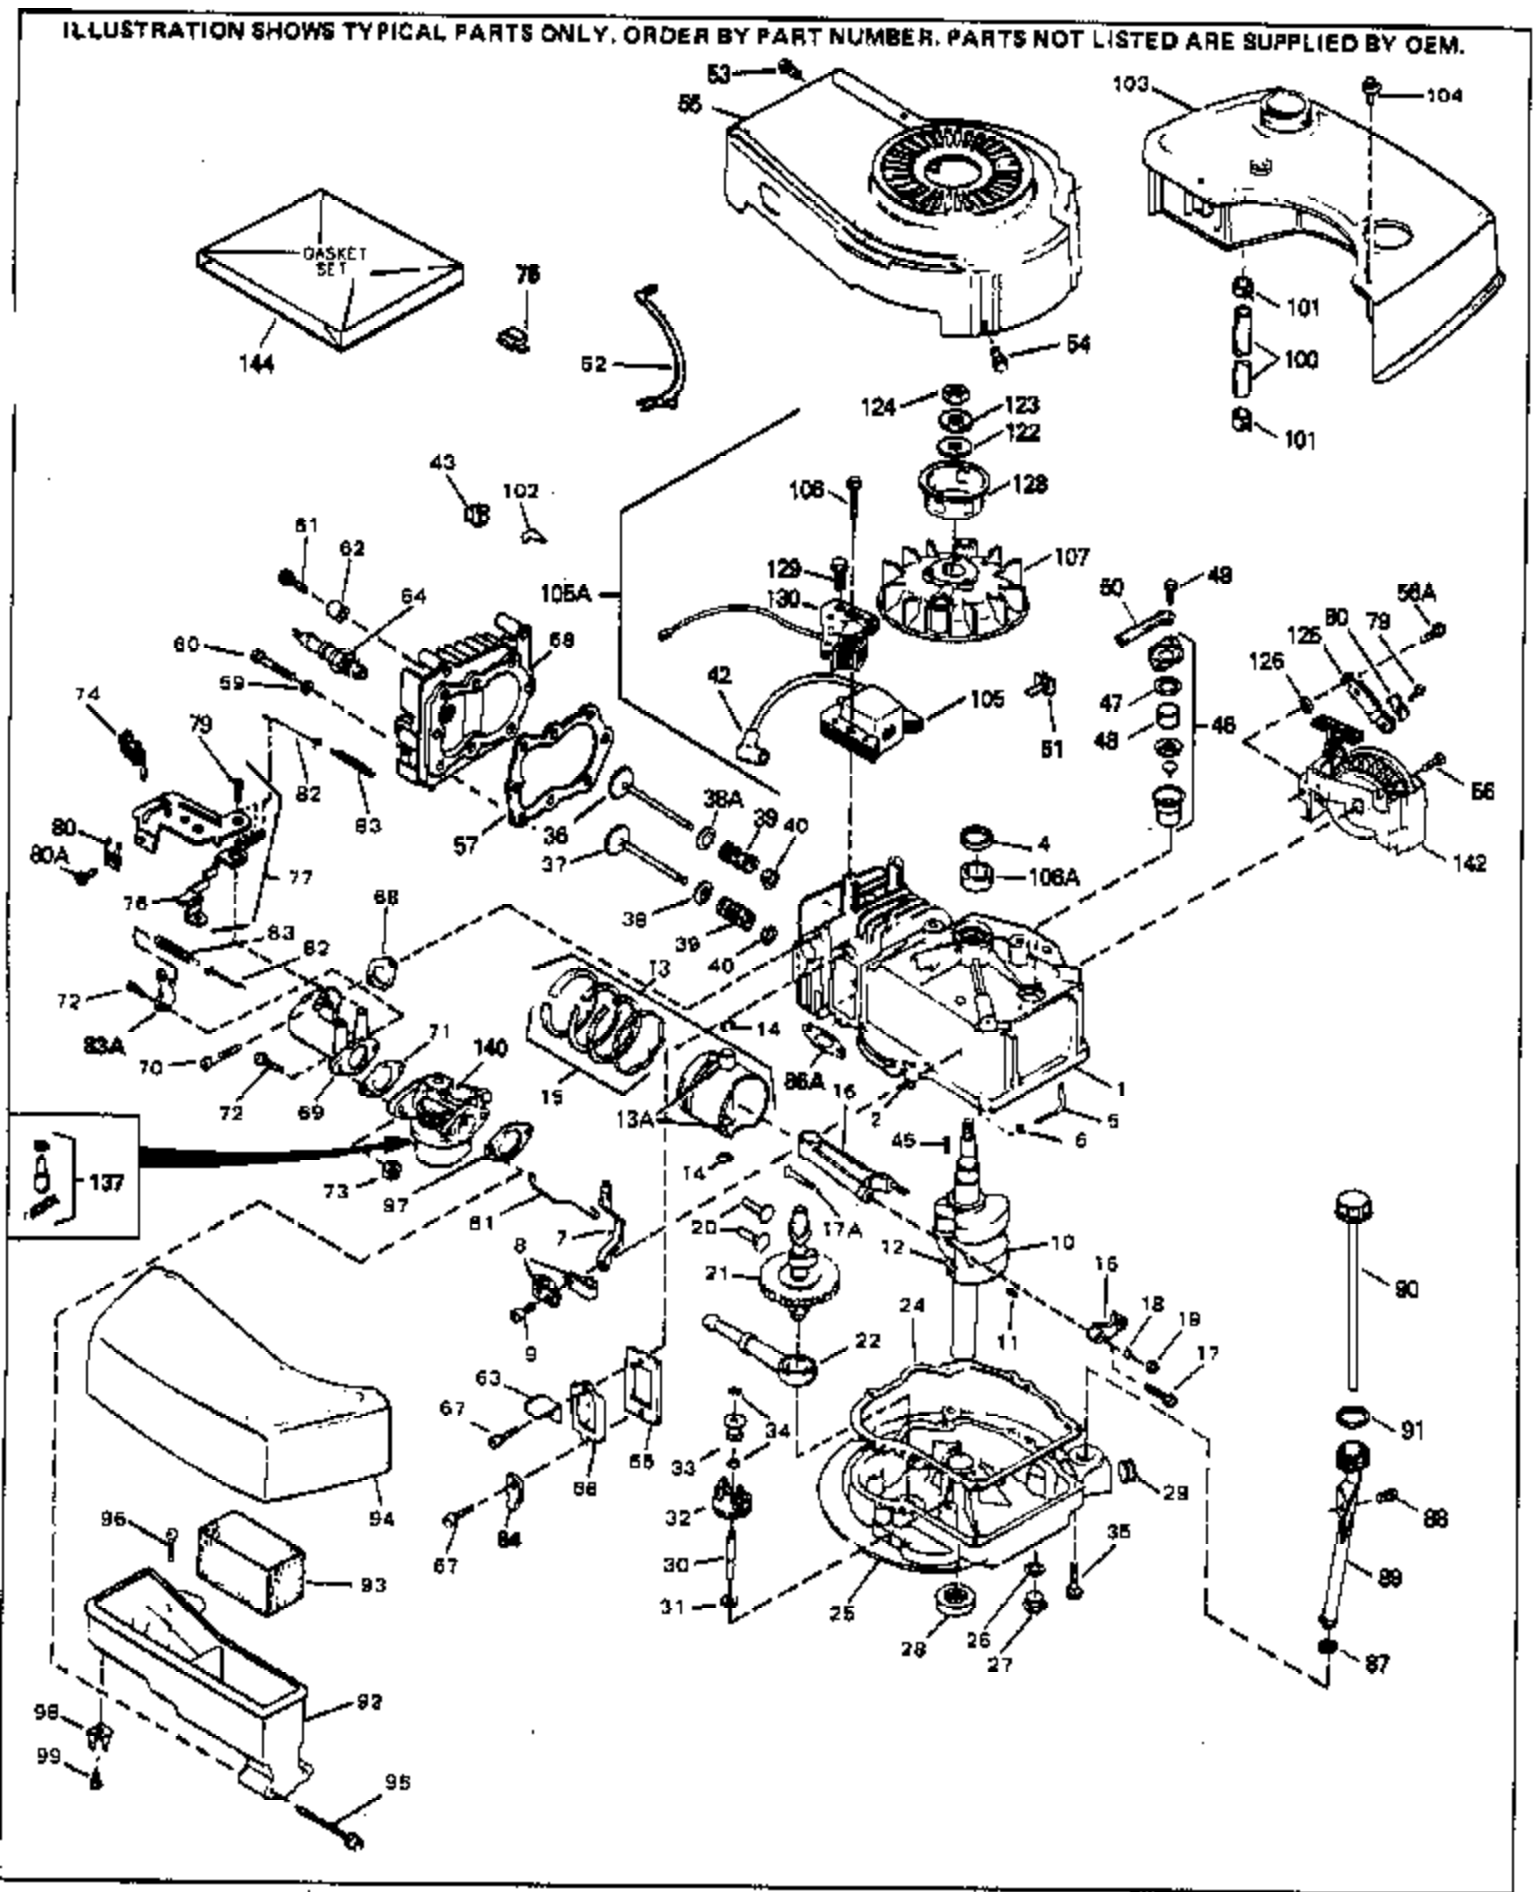

ILLUSTRATION SHOWS TYPICAL PARTS ONLY. ORDER BY PART NUMBER. PARTS NOT LISTED ARE SUPPLIED BY OEM.

Ref #	Part Number	Qty	Description
1	33883		Cylinder (Incl. 2, 4 & 56) (2-5/8" Bore)
2	26727		Pin, Dowel
4	29183		Seal, Oil
5	30589		Rod, Governor (Incl. 6)
6	28277		Washer, Flat
7	32651		Lever, Governor
8	31335		Clamp, Governor lever (Clamp is positioned toward spark plug end on 1977-78 and later models. It is positioned opposite spark plug end on earlier models.)
9	650548		Screw, 8-32 x 5/16"
10	34233A		Crankshaft
11	29783		Pin, Crankshaft (Not used on late production)
12	27613		Gear, Crankshaft (Not serviceable on late production)
13A	32603B		Piston & Pin Ass'y. (Incl. 14)(Std.)(2-5/8")
13A	32604B		Piston & Pin Ass'y. (Incl. 14) (.010" OS)
13A	32605B		Piston & Pin Ass'y. (Incl. 14) (.020" OS)
13	34851		Piston, Pin & Ring Set (Std.) (2-5/8" Bore)
13	34852		Piston, Pin & Ring Set (.010" OS)
13	34853		Piston, Pin & Ring Set (.020" OS)
14	20381		Ring, Piston pin retaining
15	34854		Ring Set (Std.) (2-5/8" Bore)
15	34855		Ring Set (.010" OS)
15	34856		Ring Set (.020" OS)
16	30963B		Rod Assy., Connecting (Incl. 17)
17	32610A		Bolt, Connecting rod
20	27241		Lifter, Valve
21	33553		Camshaft (MCR)
22	29914		Pump Assy., Oil
24	35261		* Gasket, Mounting flange
25	34831		Flange Ass'y. (Incl. 26, 27, 28 & 30)
26	28833		* Drain Plug Gasket (Not req. w/plastic plug)
27	27244		Plug, Oil drain
28	26208		Seal, Oil
30	30574		Shaft, Mechanical governor
31	30590A		Washer, Flat
32	30591		Gear Assy., Governor (Incl. 31)
33	30588A		Spool, Governor
34	29193		Ring, Retaining
35	650488		Screw, 1/4-20 x 1-1/4"
36	29314B		Intake Valve (Std.) (Incl. 40)
36	29315C		Intake Valve (1/32" OS) (Incl. 40)
37	29313C		Exhaust Valve (Std.) (Incl. 40)
37	29315C		Exhaust Valve (1/32" OS) (Incl. 40)
38A	31671		Cap, Upper valve spring (Intake)
38	31671		Cap, Upper valve spring
39	31672		Spring, Valve (Exhaust)
40	31673		Cap, Lower valve spring
42	610118		Cover, Spark plug (Use as required)
43	27275		Clip, Hi tension wire
45	610961		Key, Flywheel
46	34214A		Breather Ass'y. (Incl. 47 thru 51)
47	33735		* Gasket, Breather
48	33734		Element, Breather
49	30200		Screw, 10-24 x 9/16"
50	33886		Tube, Breather
51	33887		Clip, Breather tube
52	35182		Ground Wire