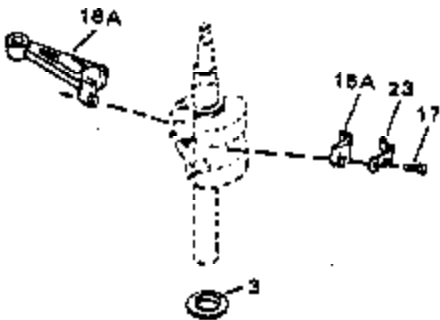

ILLUSTRATION SHOWS TYPICAL PARTS ONLY. ORDER BY PART NUMBER. PARTS NOT LISTED ARE SUPPLIED BY OEM.

Ref #	Part Number	Qty	Description
17	32610A		Bolt, Connecting rod
23	32609		Plate, Lock (Used on early production with No. 32610 connecting rod bolt. Donot use with No. 32610A locking type bolt.)
41	650489		Screw, 1/4-20 x 5/8"
44	33876		Gasket, Stator
54	650561		Screw, 1/4-20 x 5/8"
74	610973		Terminal Assy. (Use as required)
108	30551		Spring, Breaker box cover
109	610947		Cover, Dust
110	610955		Gasket, Stator cover
111	30992		Cam, Breaker
113	610385		Washer
114	610408		Nut
115	29181		Breaker Fastening Screw & Washer
116	610593		Screw, Condenser fastening
117	33356		Terminal, Ground
120	611006		Stator (Incl.108, 113 thru 117, 121,1 38,139)
121	30549		Felt, Cam wiper
128A	33914		Cup (Early production only, not w/650 791)
138	30547A		Contact Assy., Breaker
139	30548B		Condenser
143			Electric Starter Kit (Supplied by OEM)