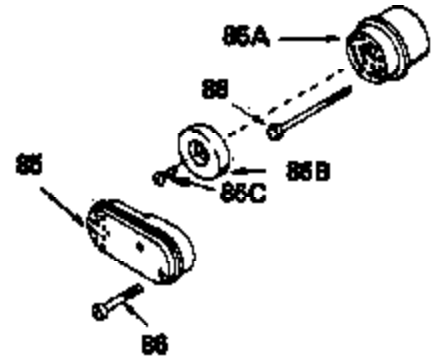

ILLUSTRATION SHOWS TYPICAL PARTS ONLY. ORDER BY PART NUMBER. PARTS NOT LISTED ARE SUPPLIED BY OEM.

Ref #	Part Number	Qty	Description
23	32609		Plate, Lock (Used on early production with No. 32610 connecting rod bolt. Donot use with No. 32610A locking type bolt.)
41	650489		Screw, 1/4-20 x 5/8"
44	33876		Gasket, Stator
54	650561		Screw, 1/4-20 x 5/8"
74	610973		Terminal Assy. (Use as required)
128A	33914		Cup (Early production only, not w/650 791)
138	30547A		Contact Assy., Breaker
139	30548B		Condenser
141	610793A		Magneto (w/ring gear) NOTE: The complete magneto is not available as an assembly. The magneto number is shown for reference purposes only. Order componentparts individually, as shown in parts list. (Refer to Division 5, Section B, page 35 for breakdown)
143			Electric Starter Kit (Supplied by OEM)