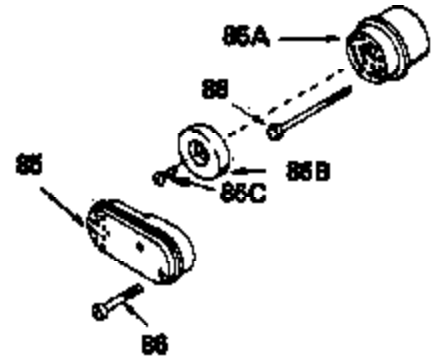

ILLUSTRATION SHOWS TYPICAL PARTS ONLY. ORDER BY PART NUMBER. PARTS NOT LISTED ARE SUPPLIED BY OEM.

Ref #	Part Number	Qty	Description
17	32610A		Bolt, Connecting rod
23	32609		Plate, Lock (Used on early production with No. 32610 connecting rod bolt. Donot use with No. 32610A locking type bolt.)
41	650489		Screw, 1/4-20 x 5/8"
44	33876		Gasket, Stator
54	650561		Screw, 1/4-20 x 5/8"
74	610973		Terminal Assy. (Use as required)
128A	33914		Cup (Early production only, not w/650 791)
138	30547A		Contact Assy., Breaker
139	30548B		Condenser
141	610793A		Magneto (w/ring gear) NOTE: The complete magneto is not available as an assembly. The magneto number is shown for reference purposes only. Order componentparts individually, as shown in parts list. (Refer to Division 5, Section B, page 35 for breakdown)
143			Electric Starter Kit (Supplied by OEM)