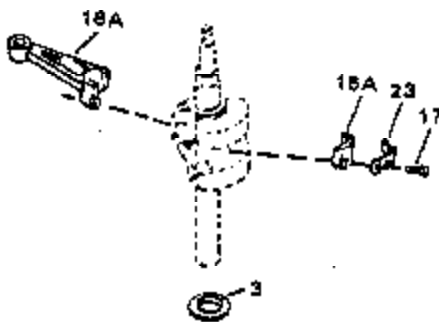

ILLUSTRATION SHOWS TYPICAL PARTS ONLY. ORDER BY PART NUMBER. PARTS NOT LISTED ARE SUPPLIED BY OEM.

Ref #	Part Number	Qty	Description
17	32610A		Bolt, Connecting rod
23	32609		Plate, Lock (Used on early production with No. 32610 connecting rod bolt. Donot use with No. 32610A locking type bolt.)
41	650489		Screw, 1/4-20 x 5/8"
44	33876		Gasket, Stator
54	650561		Screw, 1/4-20 x 5/8"
74	610973		Terminal Assy. (Use as required)
128A	33914		Cup (Early production only, not w/650 791)
138	30547A		Contact Assy., Breaker
139	30548B		Condenser
141	610793A		Magneto (w/ring gear) NOTE: The complete magneto is not available as an assembly. The magneto number is shown for reference purposes only. Order componentparts individually, as shown in parts list. (Refer to Division 5, Section B, page 35 for breakdown)
143			Electric Starter Kit (Supplied by OEM)