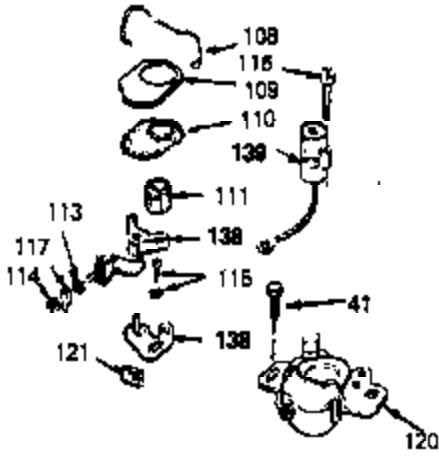

ILLUSTRATION SHOWS TYPICAL PARTS ONLY. ORDER BY PART NUMBER. PARTS NOT LISTED ARE SUPPLIED BY OEM.

Ref #	Part Number	Qty	Description
17	32610A		Bolt, Connecting rod
23	32609		Plate, Lock (Used on early production with No. 32610 connecting rod bolt. Donot use with No. 32610A locking type bolt.)
41	650489		Screw, 1/4-20 x 5/8"
44	33876		Gasket, Stator
54	650561		Screw, 1/4-20 x 5/8"
74	610973		Terminal Assy. (Use as required)
128A	33914		Cup (Early production only, not w/650 791)
138	30547A		Contact Assy., Breaker
139	30548B		Condenser
141	610793A		Magneto (w/ring gear) NOTE: The complete magneto is not available as an assembly. The magneto number is shown for reference purposes only. Order componentparts individually, as shown in parts list. (Refer to Division 5, Section B, page 35 for breakdown)
143			Electric Starter Kit (Supplied by OEM)