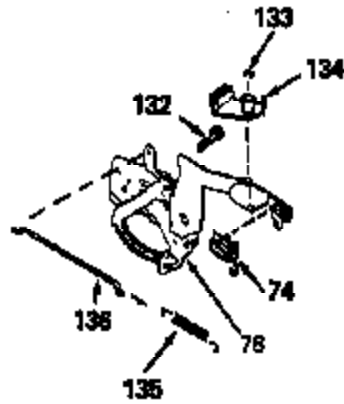

ILLUSTRATION SHOWS TYPICAL PARTS ONLY. ORDER BY PART NUMBER. PARTS NOT LISTED ARE SUPPLIED BY OEM.

Ref #	Part Number	Qty	Description
17	32610A		Bolt, Connecting rod
23	32609		Plate, Lock (Used on early production with No. 32610 connecting rod bolt. Donot use with No. 32610A locking type bolt.)
41	650489		Screw, 1/4-20 x 5/8"
44	33876		Gasket, Stator
54	650561		Screw, 1/4-20 x 5/8"
74	610973		Terminal Assy. (Use as required)
128A	33914		Cup (Early production only, not w/650 791)
138	30547A		Contact Assy., Breaker
139	30548B		Condenser
141	610793A		Magneto (w/ring gear) NOTE: The complete magneto is not available as an assembly. The magneto number is shown for reference purposes only. Order componentparts individually, as shown in parts list. (Refer to Division 5, Section B, page 35 for breakdown)
143			Electric Starter Kit (Supplied by OEM)