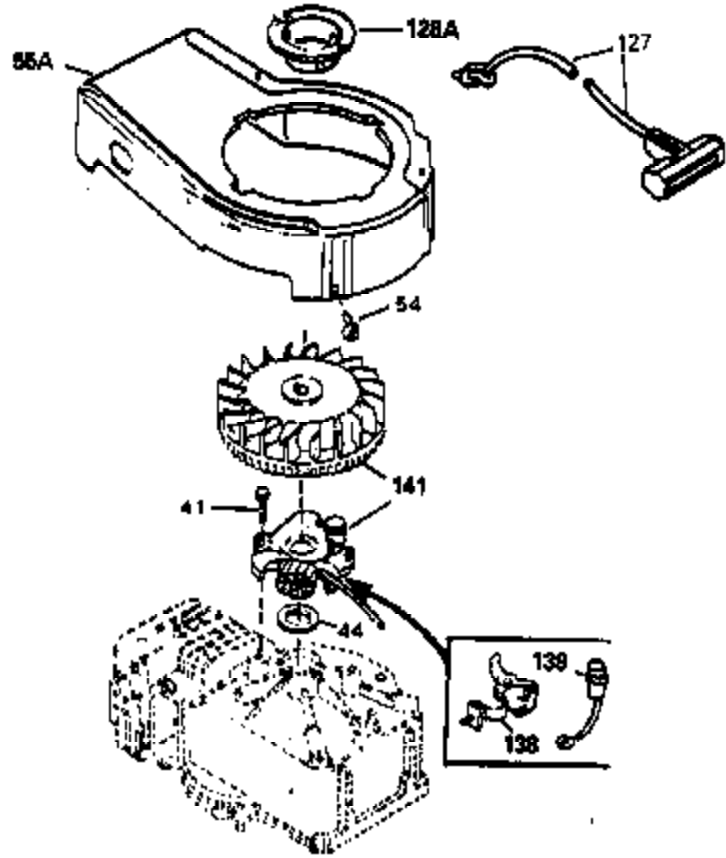

ILLUSTRATION SHOWS TYPICAL PARTS ONLY. ORDER BY PART NUMBER. PARTS NOT LISTED ARE SUPPLIED BY OEM.

Ref #	Part Number	Qty	Description
17	32610A		Bolt, Connecting rod
23	32609		Plate, Lock (Used on early production with No. 32610 connecting rod bolt. Donot use with No. 32610A locking type bolt.)
41	650489		Screw, 1/4-20 x 5/8"
44	33876		Gasket, Stator
54	650561		Screw, 1/4-20 x 5/8"
55A	33907A		Housing, Blower
74	610973		Terminal Assy. (Use as required)
108	30551		Spring, Breaker box cover
109	610947		Cover, Dust
110	610955		Gasket, Stator cover
111	30992		Cam, Breaker
113	610385		Washer
114	610408		Nut
115	29181		Breaker Fastening Screw & Washer
116	610593		Screw, Condenser fastening
117	33356		Terminal, Ground
120	611006		Stator (Incl.108, 113 thru 117, 121,1 38,139)
121	30549		Felt, Cam wiper
127	590343		Rope Assy., Starter
128A	33914		Cup (Early production only, not w/650 791)
138	30547A		Contact Assy., Breaker
139	30548B		Condenser
143			Electric Starter Kit (Supplied by OEM)