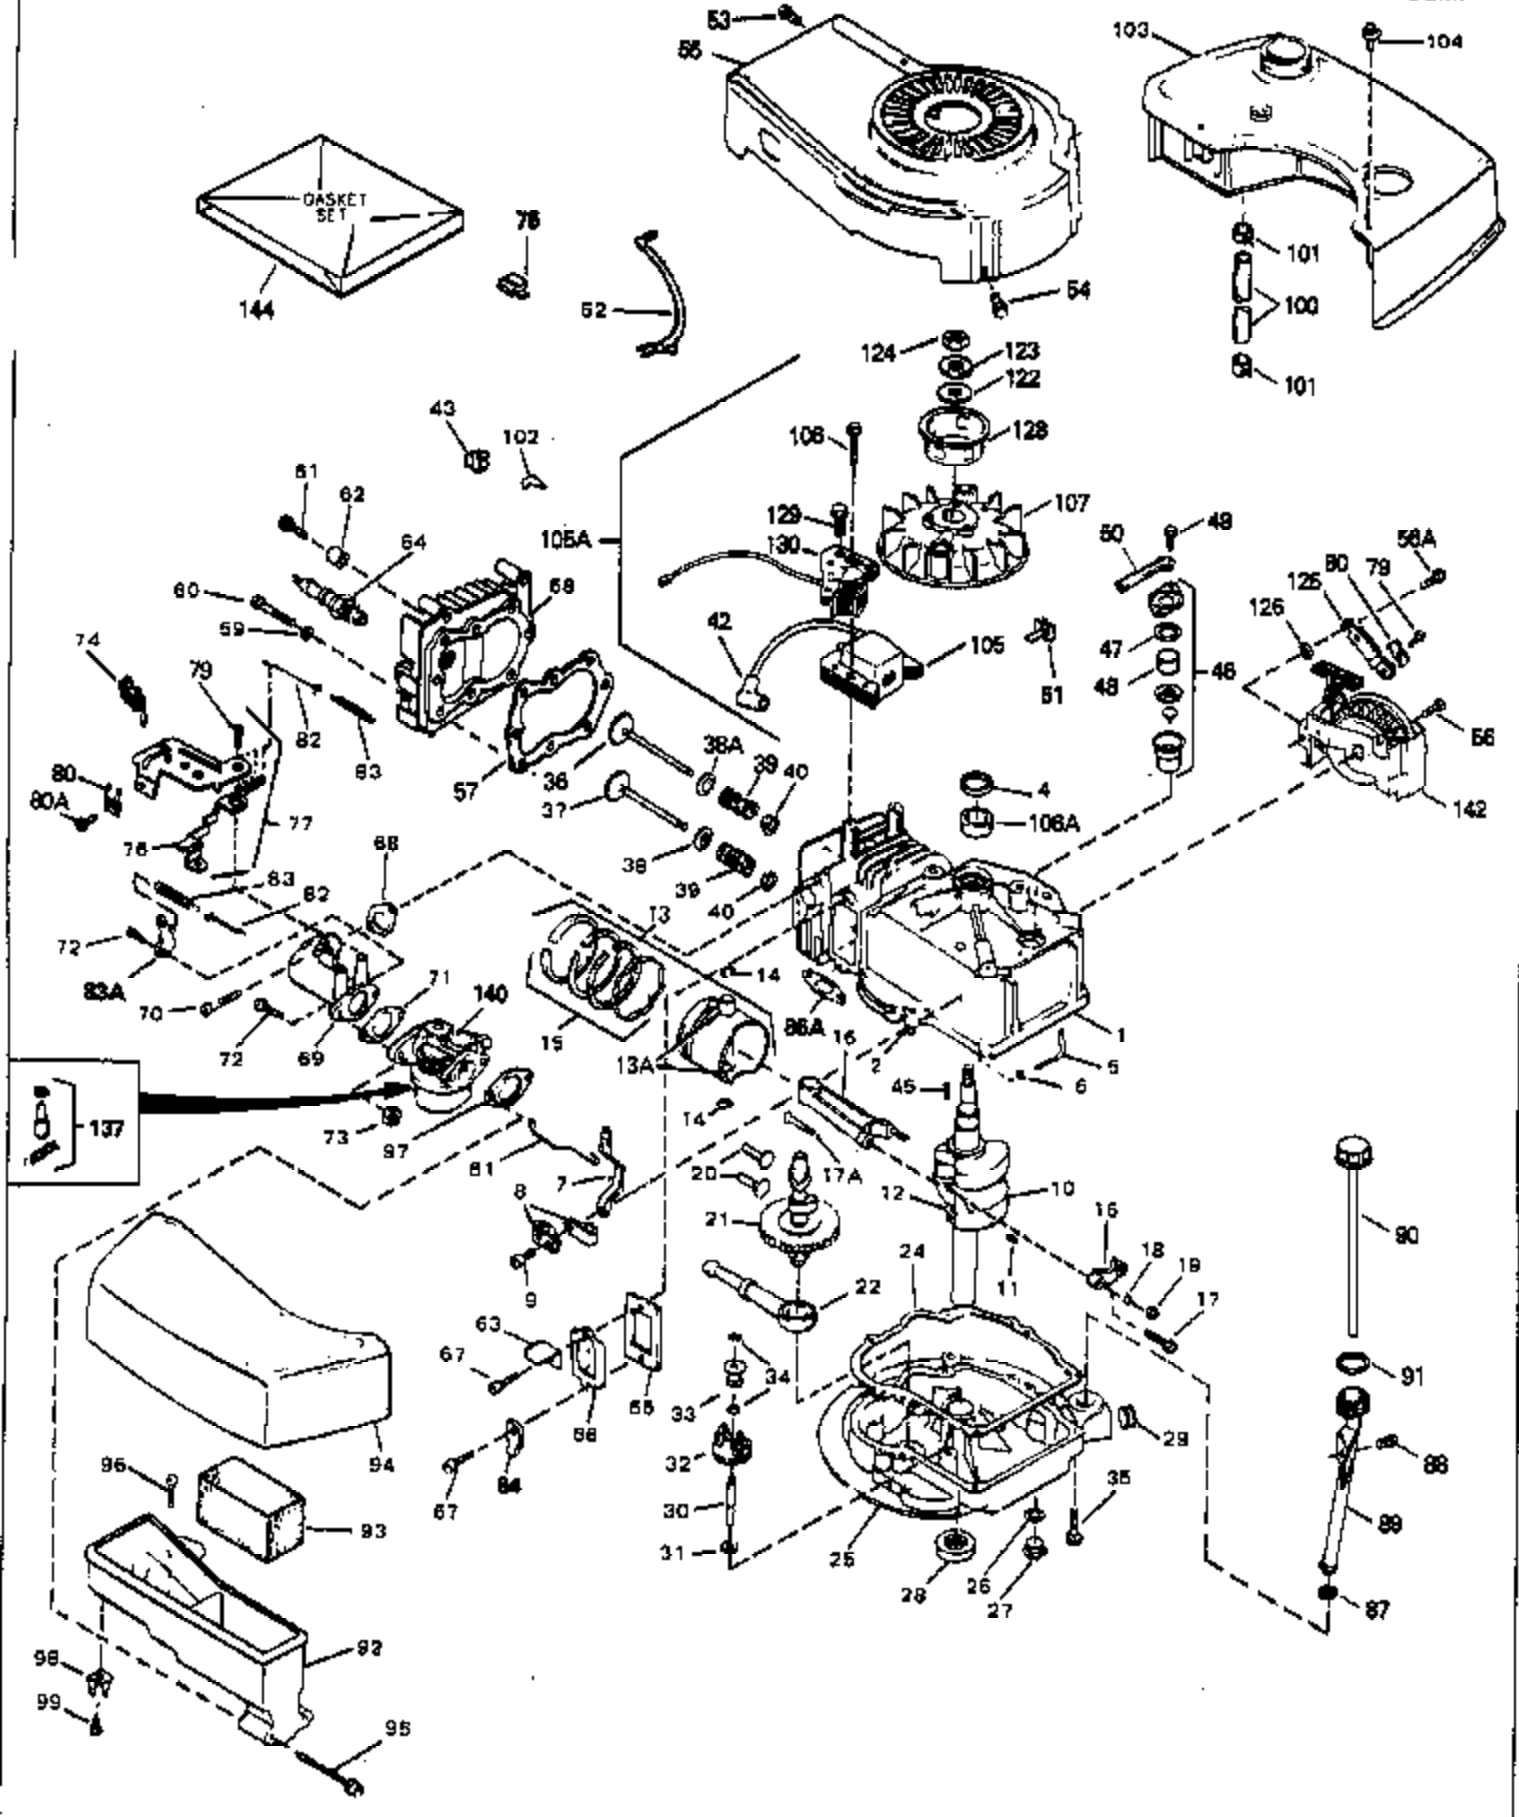

ILLUSTRATION SHOWS TYPICAL PARTS ONLY. ORDER BY PART NUMBER. PARTS NOT LISTED ARE SUPPLIED BY OEM.

Ref #	Part Number	Qty	Description
1	34429A		Cylinder (Incl. 2 & 4) (2-5/8" Bore)
2	26727		Pin, Dowel
4	32600		Seal, Oil
5	30589		Rod, Governor (Incl. 6)
6	28277		Washer, Flat
7	32651		Lever, Governor
8	31335		Clamp, Governor lever (Clamp is positioned towardspark plug end on 1977-78 and latermodels. It is positioned opposite spark plugend on earlier models.)
9	650548		Screw, 8-32 x 5/16"
10	34440		Crankshaft
11	29783		Pin, Crankshaft (Not used on late pro duction)
12	27613		Gear, Crankshaft (Not serviceable on late production)
13A	32603B		Piston & Pin Ass'y. (Incl.14)(Std.)(2 -5/8")
13A	32604B		Piston & Pin Ass'y. (Incl. 14) (.010" OS)
13A	32605B		Piston & Pin Ass'y. (Incl. 14) (.020" OS)
13	34851		Piston, Pin & Ring Set (Std.) (2-5/8" Bore)
13	34852		Piston, Pin & Ring Set (.010" OS)
13	34853		Piston, Pin & Ring Set (.020" OS)
14	20381		Ring, Piston pin retaining
15	34854		Ring Set (Std.) (2-5/8" Bore)
15	34855		Ring Set (.010" OS)
15	34856		Ring Set (.020" OS)
16	30963B		Rod Assy., Connecting (Incl. 17)
17	32610A		Bolt, Connecting rod
20	27241		Lifter, Valve
21	33553		Camshaft (MCR)
22	29914		Pump Assy., Oil
24	35261		* Gasket, Mounting flange
25	34831		Flange Ass'y. (Incl. 26, 27, 28 & 30)
26	28833		* Drain Plug Gasket (Not req. w/plastic plug)
27	27244		Plug, Oil drain
28	26208		Seal, Oil
30	30574		Shaft, Mechanical governor
31	30590A		Washer, Flat
32	30591		Gear Assy., Governor (Incl. 31)
33	30588A		Spool, Governor
34	29193		Ring, Retaining
35	650488		Screw, 1/4-20 x 1-1/4"
36	29314B		Intake Valve (Std.) (Incl. 40)
36	29315C		Intake Valve (1/32" OS) (Incl. 40)
37	29313C		Exhaust Valve (Std.) (Incl. 40)
37	29315C		Exhaust Valve (1/32" OS) (Incl. 40)
38	31671		Cap, Upper valve spring
38A	31671		Cap, Upper valve spring (Intake)
39	31672		Spring, Valve (Exhaust)
40	31673		Cap, Lower valve spring
42	610118		Cover, Spark plug (Use as required)
45	610995		Key, Flywheel
46	34214A		Breather Ass'y. (Incl. 47 thru 51)
47	33735		* Gasket, Breather
48	33734		Element, Breather
49	30200		Screw, 10-24 x 9/16"
50	33886		Tube, Breather
51	33887		Clip, Breather tube
52	34432		Ground Wire
53	30200		Screw, 10-24 x 9/16"