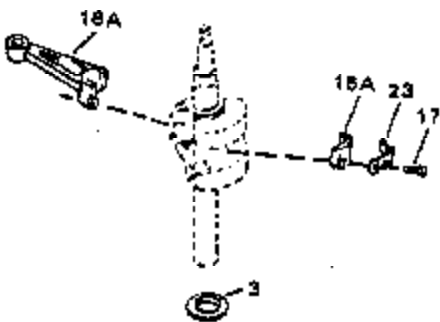

ILLUSTRATION SHOWS TYPICAL PARTS ONLY. ORDER BY PART NUMBER. PARTS NOT LISTED ARE SUPPLIED BY OEM.

Ref #	Part Number	Qty	Description
17	32610A		Bolt, Connecting rod
23	32609		Plate, Lock (Used on early production with No. 32610 connecting rod bolt. Donot use with No. 32610A locking type bolt.)
41	650489		Screw, 1/4-20 x 5/8"
44	33876		Gasket, Stator
54	650561		Screw, 1/4-20 x 5/8"
55A	33907A		Housing, Blower
74	610973		Terminal Assy. (Use as required)
108	30551		Spring, Breaker box cover
109	610947		Cover, Dust
110	610955		Gasket, Stator cover
111	30992		Cam, Breaker
113	610385		Washer
114	610408		Nut
115	29181		Breaker Fastening Screw & Washer
116	610593		Screw, Condenser fastening
117	33356		Terminal, Ground
120	611006		Stator (Incl.108, 113 thru 117, 121,1 38,139)
121	30549		Felt, Cam wiper
127	590343		Rope Assy., Starter
128A	33914		Cup (Early production only, not w/650 791)
138	30547A		Contact Assy., Breaker
139	30548B		Condenser
143			Electric Starter Kit (Supplied by OEM)