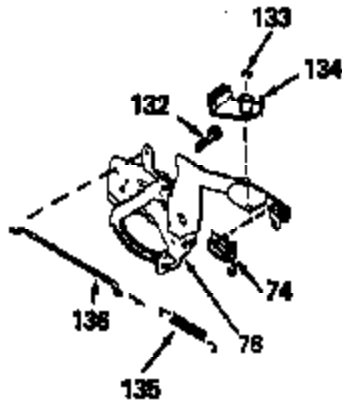

ILLUSTRATION SHOWS TYPICAL PARTS ONLY. ORDER BY PART NUMBER. PARTS NOT LISTED ARE SUPPLIED BY OEM.

Ref #	Part Number	Qty	Description
17	32610A		Bolt, Connecting rod
23	32609		Plate, Lock (Used on early production with No. 32610 connecting rod bolt. Donot use with No. 32610A locking type bolt.)
41	650489		Screw, 1/4-20 x 5/8"
44	33876		Gasket, Stator
54	650561		Screw, 1/4-20 x 5/8"
55A	33907A		Housing, Blower
74	610973		Terminal Assy. (Use as required)
108	30551		Spring, Breaker box cover
109	610947		Cover, Dust
110	610955		Gasket, Stator cover
111	30992		Cam, Breaker
113	610385		Washer
114	610408		Nut
115	29181		Breaker Fastening Screw & Washer
116	610593		Screw, Condenser fastening
117	33356		Terminal, Ground
120	611006		Stator (Incl.108, 113 thru 117, 121,1 38,139)
121	30549		Felt, Cam wiper
127	590343		Rope Assy., Starter
128A	33914		Cup (Early production only, not w/650 791)
138	30547A		Contact Assy., Breaker
139	30548B		Condenser
143			Electric Starter Kit (Supplied by OEM)