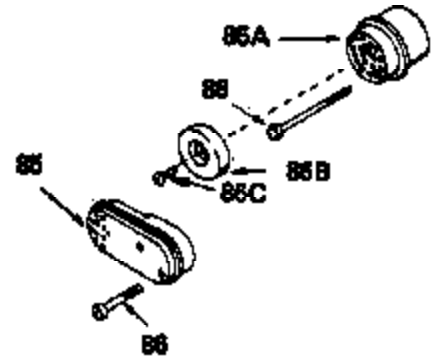

ILLUSTRATION SHOWS TYPICAL PARTS ONLY. ORDER BY PART NUMBER. PARTS NOT LISTED ARE SUPPLIED BY OEM.

Ref #	Part Number	Qty	Description
17	32610A		Bolt, Connecting rod
23	32609		Plate, Lock (Used on early production with No. 32610 connecting rod bolt. Donot use with No. 32610A locking type bolt.)
41	650489		Screw, 1/4-20 x 5/8"
44	33876		Gasket, Stator
54	650561		Screw, 1/4-20 x 5/8"
55A	33907A		Housing, Blower
74	610973		Terminal Assy. (Use as required)
108	30551		Spring, Breaker box cover
109	610947		Cover, Dust
110	610955		Gasket, Stator cover
111	30992		Cam, Breaker
113	610385		Washer
114	610408		Nut
115	29181		Breaker Fastening Screw & Washer
116	610593		Screw, Condenser fastening
117	33356		Terminal, Ground
120	611006		Stator (Incl.108, 113 thru 117, 121,1 38,139)
121	30549		Felt, Cam wiper
127	590343		Rope Assy., Starter
128A	33914		Cup (Early production only, not w/650 791)
138	30547A		Contact Assy., Breaker
139	30548B		Condenser
143			Electric Starter Kit (Supplied by OEM)