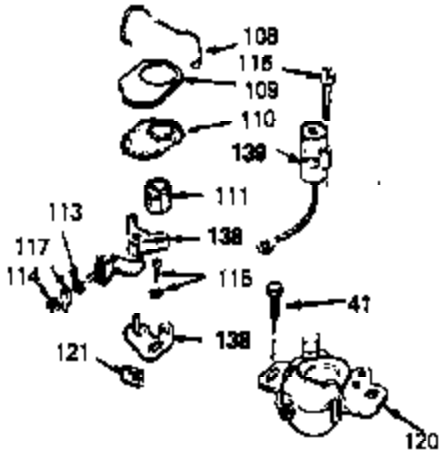

ILLUSTRATION SHOWS TYPICAL PARTS ONLY. ORDER BY PART NUMBER. PARTS NOT LISTED ARE SUPPLIED BY OEM.

Ref #	Part Number	Qty	Description
17	32610A		Bolt, Connecting rod
23	32609		Plate, Lock (Used on early production with No. 32610 connecting rod bolt. Donot use with No. 32610A locking type bolt.)
41	650489		Screw, 1/4-20 x 5/8"
44	33876		Gasket, Stator
54	650561		Screw, 1/4-20 x 5/8"
55A	33907A		Housing, Blower
74	610973		Terminal Assy. (Use as required)
108	30551		Spring, Breaker box cover
109	610947		Cover, Dust
110	610955		Gasket, Stator cover
111	30992		Cam, Breaker
113	610385		Washer
114	610408		Nut
115	29181		Breaker Fastening Screw & Washer
116	610593		Screw, Condenser fastening
117	33356		Terminal, Ground
120	611006		Stator (Incl.108, 113 thru 117, 121,1 38,139)
121	30549		Felt, Cam wiper
127	590343		Rope Assy., Starter
128A	33914		Cup (Early production only, not w/650 791)
138	30547A		Contact Assy., Breaker
139	30548B		Condenser
143			Electric Starter Kit (Supplied by OEM)