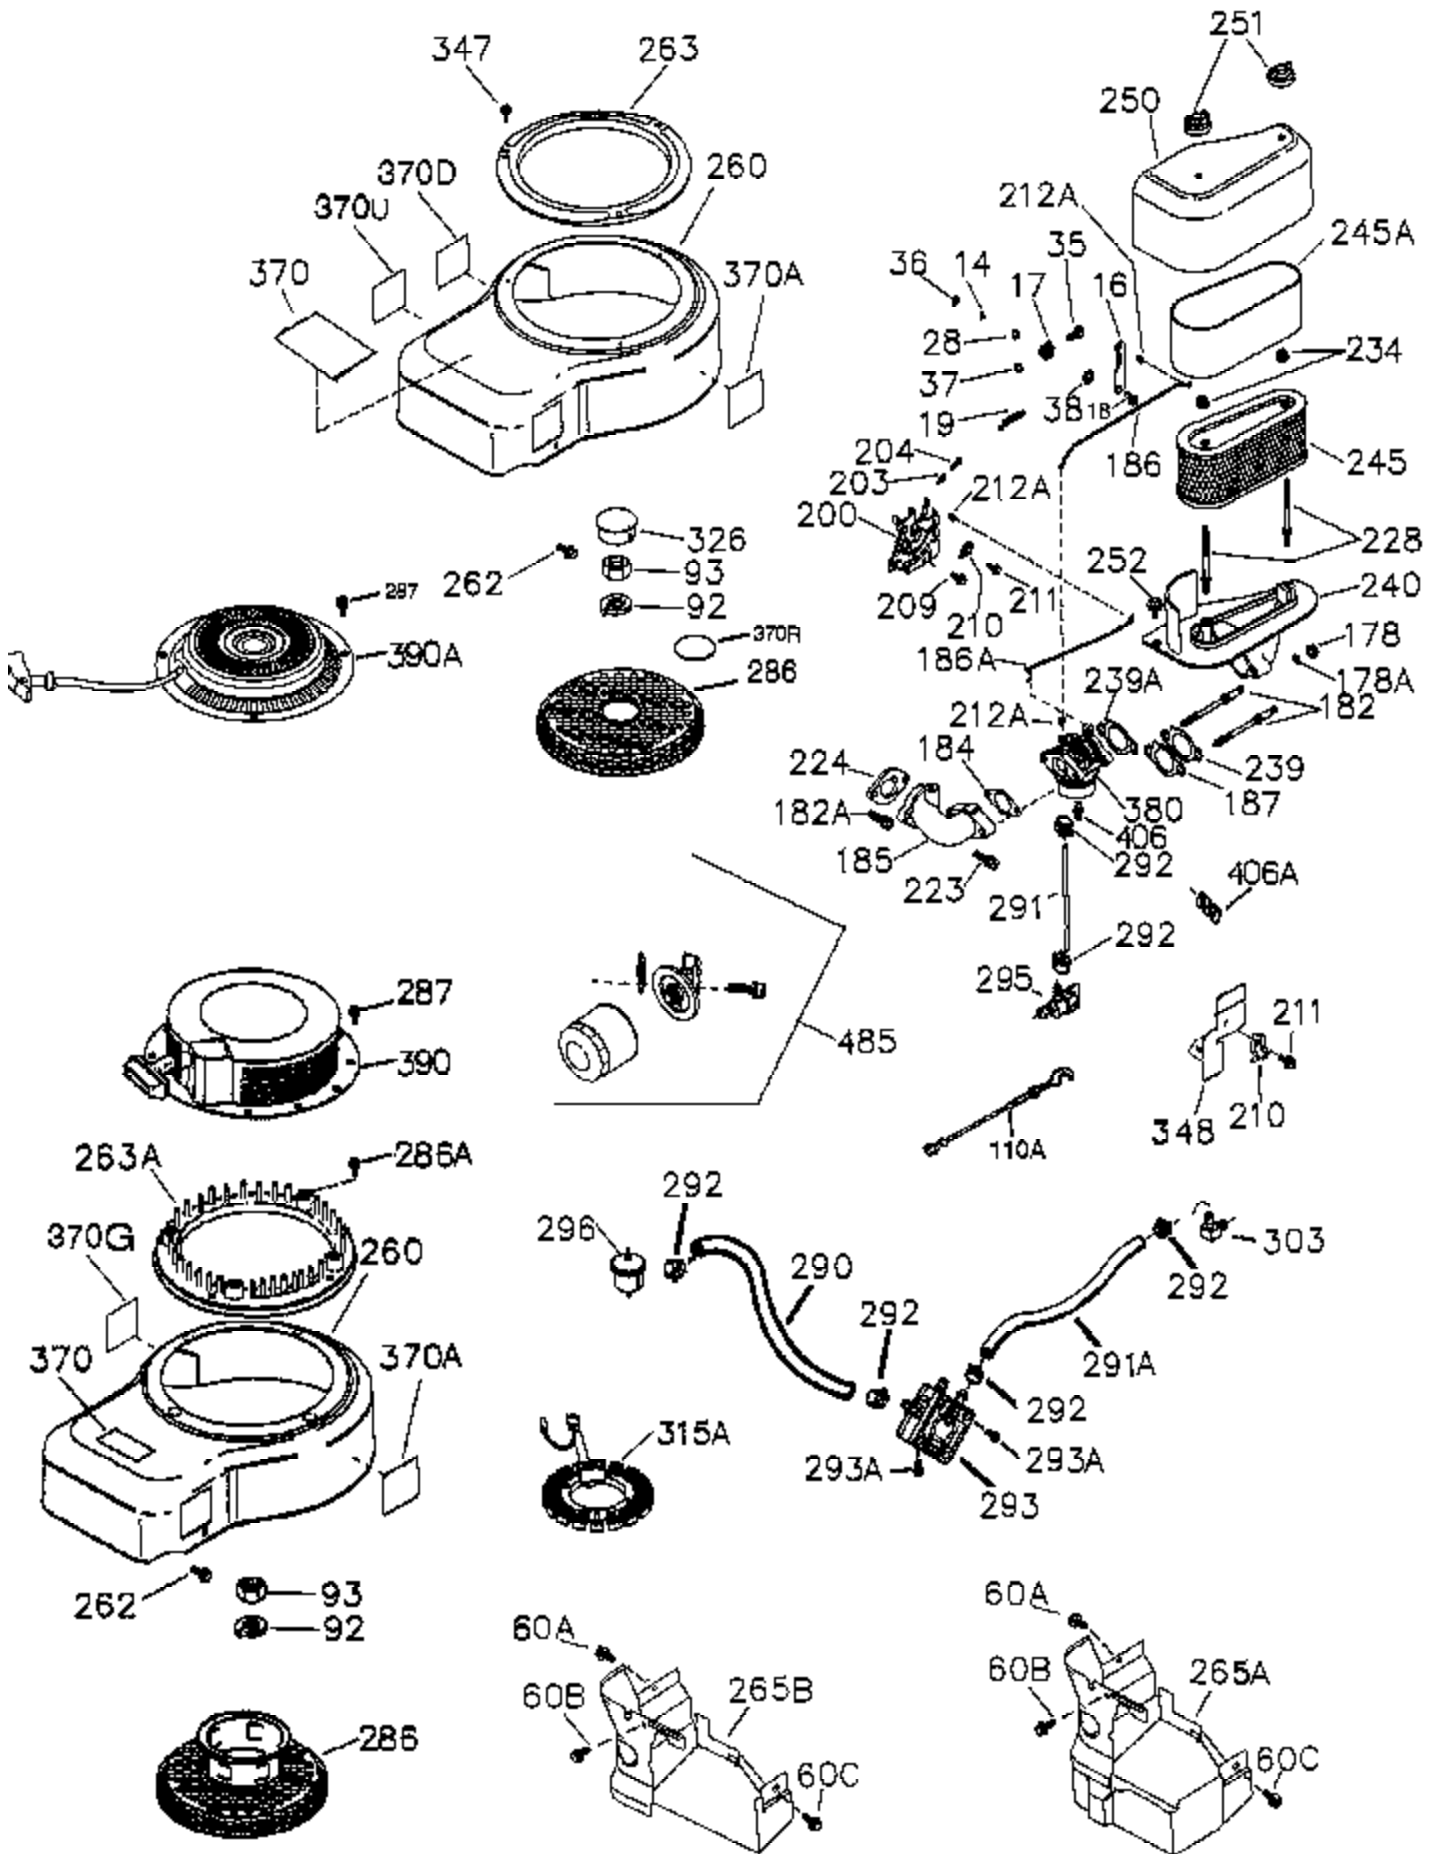

Ref #	Part Number	Qty	Description
361	30063	4	Screw, Torx T-30, 1/4-20 x 1/2"
363	34148	1	Spring
370B	35274	1	Instruction Decal
395	35763A	1	Electric Starter Motor (12 Volt)
400	35947	1	* Gasket Set (Incl. items marked PK i n notes) Incl. part #'s 27896 (2), 33263 (1), 33629 (2), 34265 (1), 35317 (1), 35762 (2), 35946 (1), 35952 (1), 35958 (1)
420	730225	1	SAE 30 4-Cycle Engine Oil (Quart)