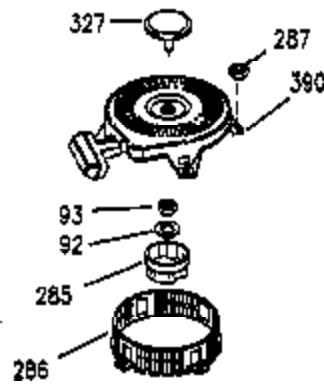

Ref #	Part Number	Qty	Description
64	30063	2	Screw, Torx T-30, 1/4-20 x 1/2"
92	650880	1	Lock Washer
93	650881	1	Flywheel Nut
260	36497	1	Blower Housing
262	29747B	1	Screw, Torx T-40, 5/16-24 x 21/32"
314	650873	2	Screw, 1/4-20 x 3/4"
315	611104	1	Alternator Coil (3/5 Split)(Incl.321, 322,323)
321	611161	1	Diode
322	611142	1	Connector Body
323	611118	2	Terminal
330	611167	1	Wire Harness
370B	35274	1	Instruction Decal