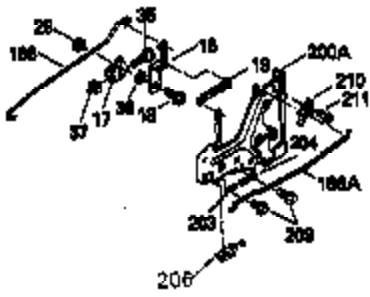

Ref #	Part Number	Qty	Description
64	30063	2	Screw, Torx T-30, 1/4-20 x 1/2"
92	650880	1	Lock Washer
93	650881	1	Flywheel Nut
260	36497	1	Blower Housing
262	29747B	1	Screw, Torx T-40, 5/16-24 x 21/32"
314	650873	2	Screw, 1/4-20 x 3/4"
315	611104	1	Alternator Coil (3/5 Split)(Incl.321, 322,323)
321	611161	1	Diode
322	611142	1	Connector Body
323	611118	2	Terminal
330	611167	1	Wire Harness
370B	35274	1	Instruction Decal