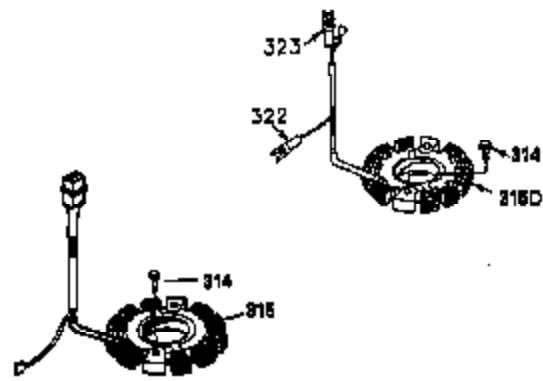

Ref #	Part Number	Qty	Description
64	30063	2	Screw, Torx T-30, 1/4-20 x 1/2"
92	650880	1	Lock Washer
93	650881	1	Flywheel Nut
260	36497	1	Blower Housing
262	29747B	1	Screw, Torx T-40, 5/16-24 x 21/32"
314	650873	2	Screw, 1/4-20 x 3/4"
315	611104	1	Alternator Coil (3/5 Split)(Incl.321, 322,323)
321	611161	1	Diode
322	611142	1	Connector Body
323	611118	2	Terminal
330	611167	1	Wire Harness
370B	35274	1	Instruction Decal