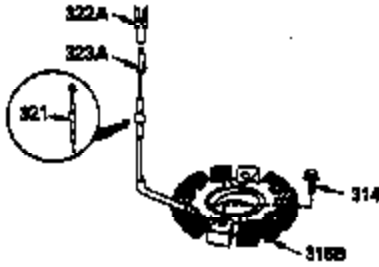

Ref #	Part Number	Qty	Description
64	30063	2	Screw, Torx T-30, 1/4-20 x 1/2"
92	650880	1	Lock Washer
93	650881	1	Flywheel Nut
260	36497	1	Blower Housing
262	29747B	1	Screw, Torx T-40, 5/16-24 x 21/32"
314	650873	2	Screw, 1/4-20 x 3/4"
315	611104	1	Alternator Coil (3/5 Split)(Incl.321, 322,323)
321	611161	1	Diode
322	611142	1	Connector Body
323	611118	2	Terminal
330	611167	1	Wire Harness
370B	35274	1	Instruction Decal