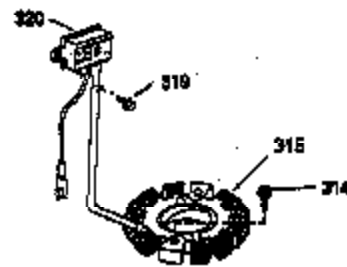

Ref #	Part Number	Qty	Description
64	30063	2	Screw, Torx T-30, 1/4-20 x 1/2"
92	650880	1	Lock Washer
93	650881	1	Flywheel Nut
260	36497	1	Blower Housing
262	29747B	1	Screw, Torx T-40, 5/16-24 x 21/32"
314	650873	2	Screw, 1/4-20 x 3/4"
315	611104	1	Alternator Coil (3/5 Split)(Incl.321, 322,323)
321	611161	1	Diode
322	611142	1	Connector Body
323	611118	2	Terminal
330	611167	1	Wire Harness
370B	35274	1	Instruction Decal