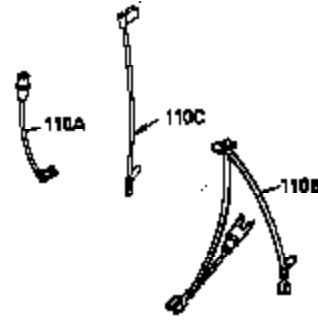

Ref #	Part Number	Qty	Description
64	30063	2	Screw, Torx T-30, 1/4-20 x 1/2"
92	650880	1	Lock Washer
93	650881	1	Flywheel Nut
260	36497	1	Blower Housing
262	29747B	1	Screw, Torx T-40, 5/16-24 x 21/32"
314	650873	2	Screw, 1/4-20 x 3/4"
315	611104	1	Alternator Coil (3/5 Split)(Incl.321, 322,323)
321	611161	1	Diode
322	611142	1	Connector Body
323	611118	2	Terminal
330	611167	1	Wire Harness
370B	35274	1	Instruction Decal