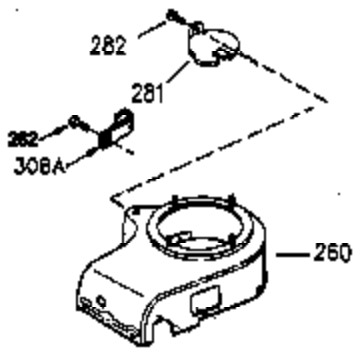

Ref #	Part Number	Qty	Description
64	30063	2	Screw, Torx T-30, 1/4-20 x 1/2"
92	650880	1	Lock Washer
93	650881	1	Flywheel Nut
260	36497	1	Blower Housing
262	29747B	1	Screw, Torx T-40, 5/16-24 x 21/32"
314	650873	2	Screw, 1/4-20 x 3/4"
315	611104	1	Alternator Coil (3/5 Split)(Incl.321, 322,323)
321	611161	1	Diode
322	611142	1	Connector Body
323	611118	2	Terminal
330	611167	1	Wire Harness
370B	35274	1	Instruction Decal