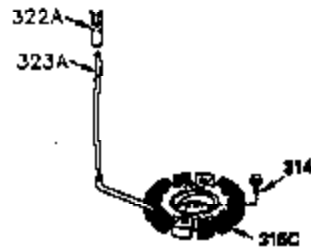

Ref #	Part Number	Qty	Description
64	30063	2	Screw, Torx T-30, 1/4-20 x 1/2"
92	650880	1	Lock Washer
93	650881	1	Flywheel Nut
260	36497	1	Blower Housing
262	29747B	1	Screw, Torx T-40, 5/16-24 x 21/32"
314	650873	2	Screw, 1/4-20 x 3/4"
315	611104	1	Alternator Coil (3/5 Split)(Incl.321, 322,323)
321	611161	1	Diode
322	611142	1	Connector Body
323	611118	2	Terminal
330	611167	1	Wire Harness
370B	35274	1	Instruction Decal