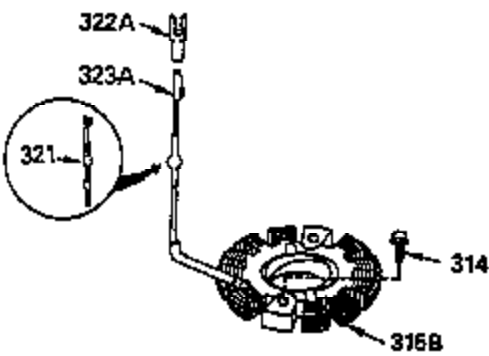

ILLUSTRATION SHOWS TYPICAL PARTS ONLY. ORDER PART NUMBER. PARTS NOT LISTED ARE SUPPLIED BY OEM.

VIEW 3 OF 3

Ref #	Part Number	Qty	Description
	16 35520	1	Governor Lever
	17 29916	1	Governor Lever Clamp
	18 650548	1	Screw, 8-32 x 5/16"
	19 35945	1	Extension Spring
	28 30322	1	Lock Nut, 8-32
	35 29826	1	Screw, 10-32 x 3/4"
	36 29918	1	Lock Washer
	37 29216	1	Lock Nut, 10-32
	92 650880	1	Lock Washer
	93 650881	1	Flywheel Nut
186A	35957	1	Choke Link
186	35522	1	Governor Link
200	35956	1	Control Bracket (Incl. 203 & 204)
203	33802	1	Compression Spring
204	650777	1	Screw, 6-32 x 21/32"
209	650902	2	Screw, 10-32 x 7/16"
210	27793	1	Conduit Clip
211	28942	1	Screw, 10-32 x 3/8"
238	650875	2	Screw, 10-32 x 5-1/4"
245A	35404	1	Air Cleaner Filter
260	35964	1	Blower Housing
261	30063	2	Screw, Torx T-30, 1/4-20 x 1/2"
314	650873	2	Screw, 1/4-20 x 3/4"
315	611116	1	Alternator Coil (3 Amp DC) (Incl.321, 322,323)
321	611161	1	Diode
322	611117	1	Connector Body
323	611118	1	Terminal