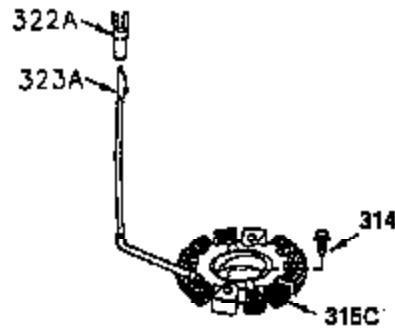

ILLUSTRATION SHOWS TYPICAL PARTS ONLY. ORDER PART NUMBER. PARTS NOT LISTED ARE SUPPLIED BY OEM.

VIEW 3 OF 3

Ref #	Part Number	Qty	Description
	16 35520	1	Governor Lever
	17 29916	1	Governor Lever Clamp
	18 650548	1	Screw, 8-32 x 5/16"
	19 35945	1	Extension Spring
	28 30322	1	Lock Nut, 8-32
	35 29826	1	Screw, 10-32 x 3/4"
	36 29918	1	Lock Washer
	37 29216	1	Lock Nut, 10-32
	92 650880	1	Lock Washer
	93 650881	1	Flywheel Nut
186A	35957	1	Choke Link
186	35522	1	Governor Link
200	35956	1	Control Bracket (Incl. 203 & 204)
203	33802	1	Compression Spring
204	650777	1	Screw, 6-32 x 21/32"
209	650902	2	Screw, 10-32 x 7/16"
210	27793	1	Conduit Clip
211	28942	1	Screw, 10-32 x 3/8"
238	650875	2	Screw, 10-32 x 5-1/4"
245A	35404	1	Air Cleaner Filter
260	35964	1	Blower Housing
261	30063	2	Screw, Torx T-30, 1/4-20 x 1/2"
314	650873	2	Screw, 1/4-20 x 3/4"
315	611116	1	Alternator Coil (3 Amp DC) (Incl.321, 322,323)
321	611161	1	Diode
322	611117	1	Connector Body
323	611118	1	Terminal