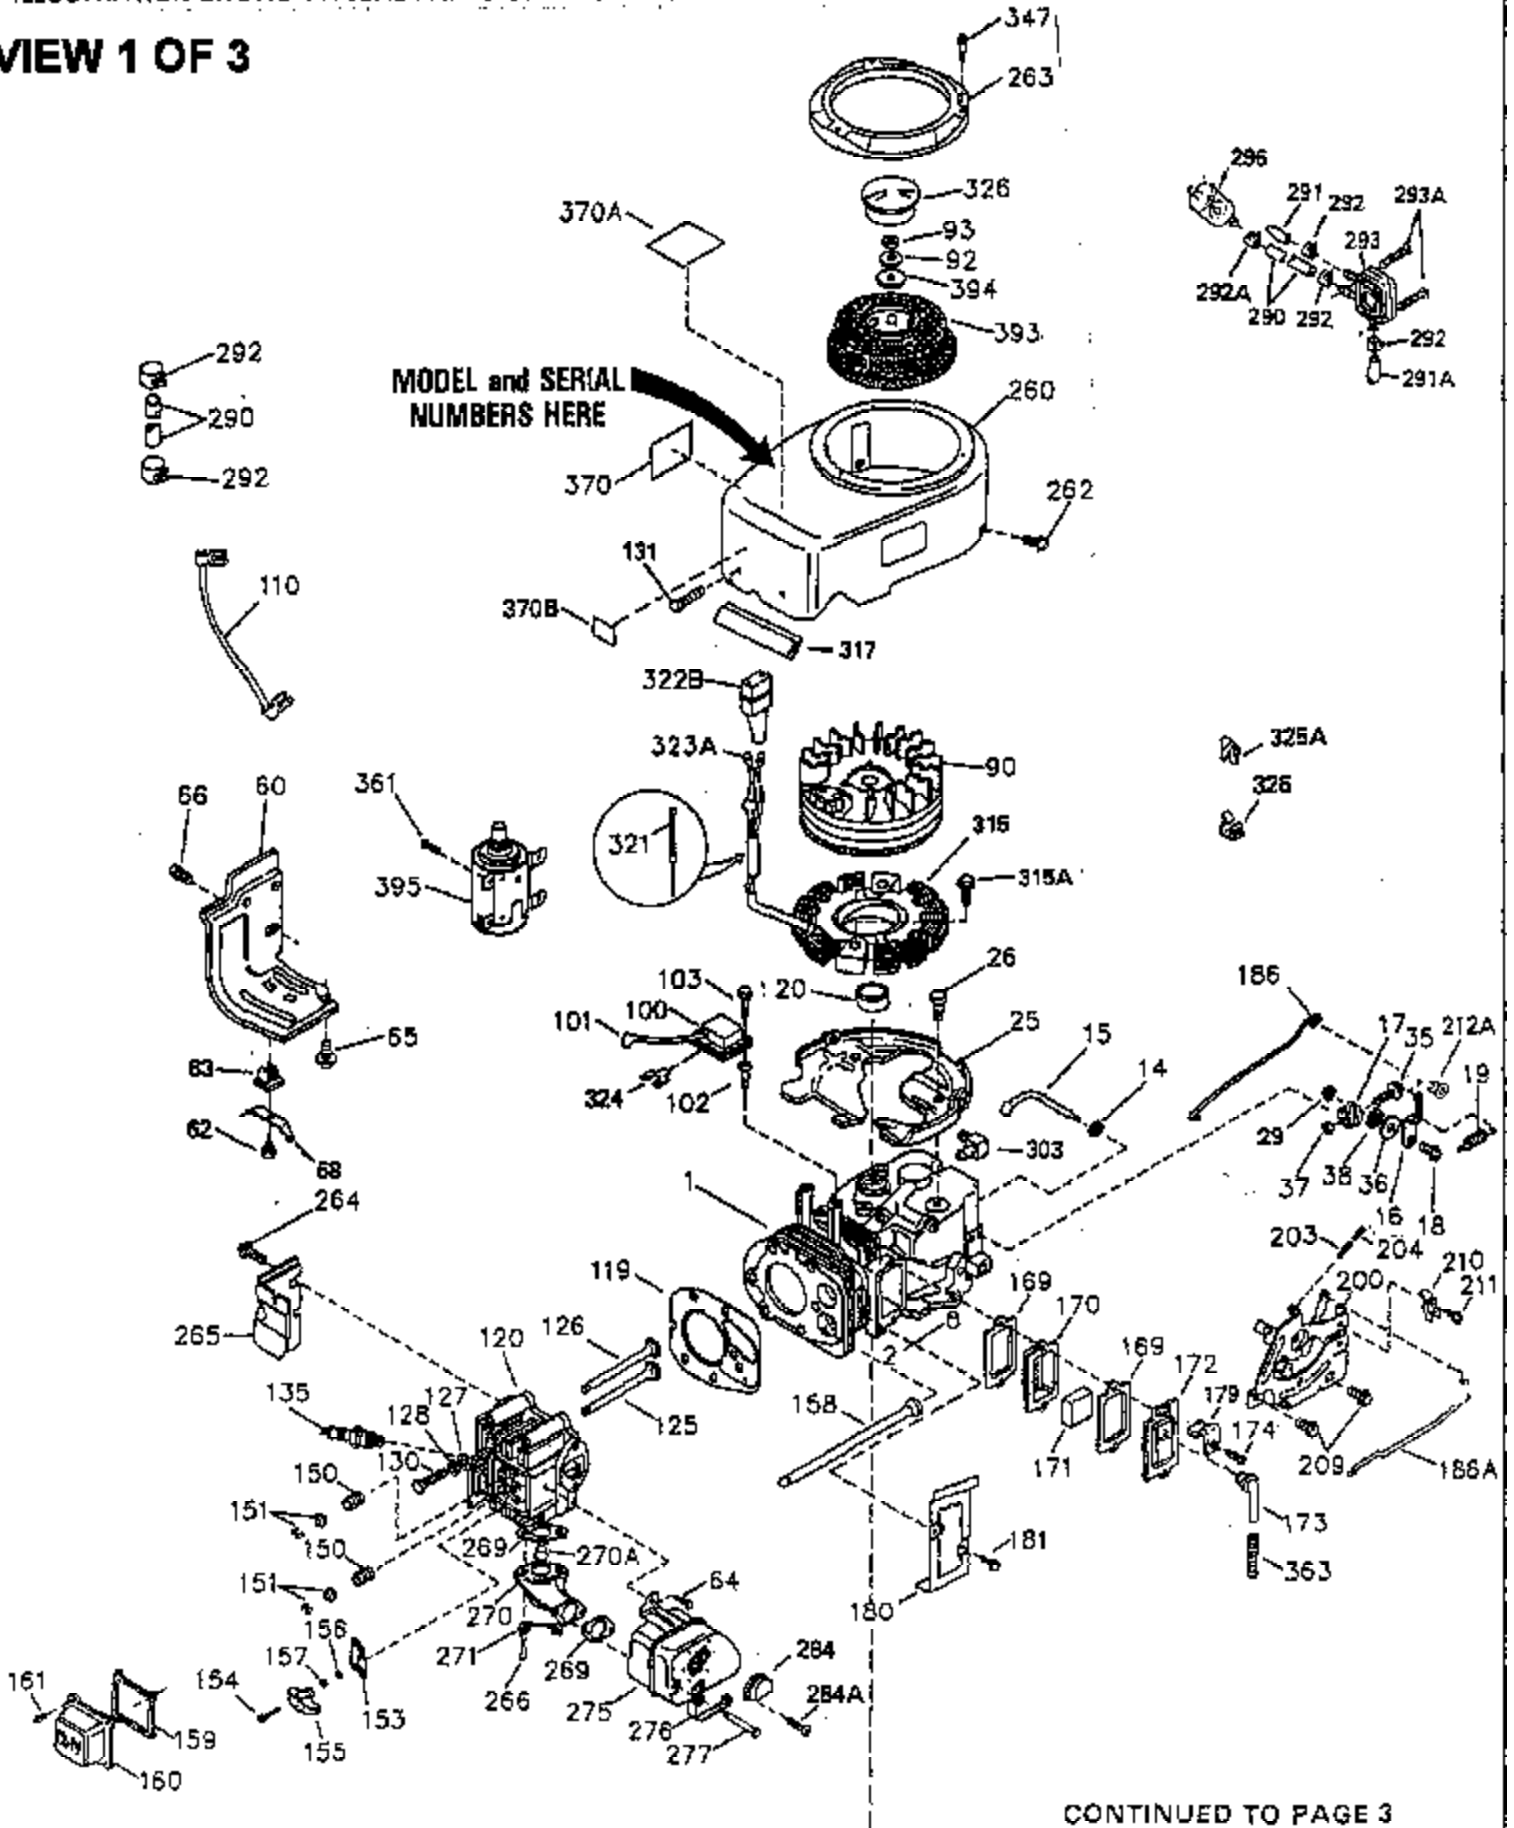

ILLUSTRATION SHOWS TYPICAL PARTS ONLY. ORDER BY PART NUMBER. PARTS NOT LISTED ARE SUPPLIED BY OEM.

VIEW 1 OF 3

Engine Parts List #1

Ref #	Part Number	Qty	Description
1	35943	1	Cylinder (Incl. 2 & 20)
2	27652	2	Dowel Pin
14	28277	2	Washer
15	35324	1	Governor Rod
16	35520	1	Governor Lever
17	29916	1	Governor Lever Clamp
18	650548	1	Screw, 8-32 x 5/16"
19	35945	1	Extension Spring
20	35319	1	Oil Seal
25	35326	1	Blower Housing Baffle
26	650561	2	Screw, 1/4-20 x 5/8"
28	30322	1	Lock Nut, 8-32
35	29826	1	Screw, 10-32 x 3/4"
36	29918	1	Lock Washer
37	29216	1	Lock Nut, 10-32
38	29642	1	Retaining Ring
60	35316A	1	Blower Housing Extension
62	650760	1	Screw, 8-32 x 3/8"
63	28545	1	Grommet
64	30063	2	Screw, Torx T-30, 1/4-20 x 1/2"
65	650128	1	Screw, 10-24 x 1/2"
68	33356	1	Ground Terminal
90	611093	1	Flywheel (W/Ring Gear)
92	650880	1	Lock Washer
93	650881	1	Flywheel Nut
100	35135	1	Solid State Ignition
101	610118	1	Spark Plug Cover
102	650872	2	Solid State Mounting Stud
103	650814	2	Screw, Torx T-15, 10-24 x 1"
110	35183	1	Ground Wire
119	35946	1	* Cylinder Head Gasket
120	35948	1	Cylinder Head
125	35308	1	Exhaust Valve (Std.)
125	35433	1	Exhaust Valve (1/32" OS)
126	35309	1	Intake Valve (Std.)
126	35432	1	Intake Valve (1/32" OS)
127	650691	6	Washer
128	650690	6	Belleville Washer
130	650946	6	Screw, 5/16-18 x 2-45/64"
135	34645	1	Resistor Spark Plug (RN4C)
150	33507	2	Valve Spring
151	33508	2	Valve Spring Keeper
153	35949	1	Push Rod Guide
154	650945	1	Rocker Arm Stud
155	35950	1	Rocker Arm
156	650890	2	Lock Washer
157	650947	1	Lock Nut, 5/16-24
158	35951	2	Push Rod
159	35952	1	* Rocker Box Gasket
160	35953	1	Rocker Arm Housing
161	30063	4	Screw, Torx T-30, 1/4-20 x 1/2"
169	27896A	2	* Valve Cover Gasket
170	28423	1	Breather Body
171	28424	1	Breather Element
172	28425	1	Valve Cover
173	35350	1	Breather Tube
174	650128	2	Screw, 10-24 x 1/2"
180	35954	1	Blower Housing Extension