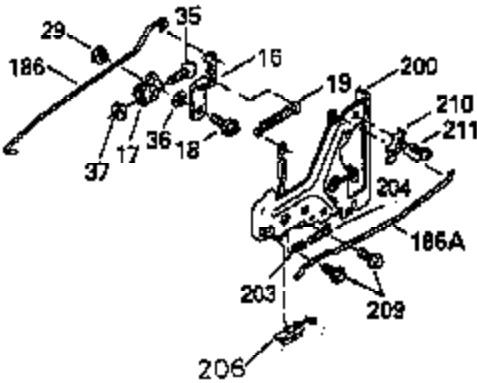

ILLUSTRATION SHOWS TYPICAL PARTS ONLY. ORDER PART NUMBER. PARTS NOT LISTED ARE SUPPLIED BY OEM.

VIEW 3 OF 3

Ref #	Part Number	Qty	Description
	16 35520	1	Governor Lever
	17 29916	1	Governor Lever Clamp
	18 650548	1	Screw, 8-32 x 5/16"
	19 35945	1	Extension Spring
	28 30322	1	Lock Nut, 8-32
	35 29826	1	Screw, 10-32 x 3/4"
	36 29918	1	Lock Washer
	37 29216	1	Lock Nut, 10-32
	92 650880	1	Lock Washer
	93 650881	1	Flywheel Nut
186A	35957	1	Choke Link
186	35522	1	Governor Link
200	35956	1	Control Bracket (Incl. 203 & 204)
203	33802	1	Compression Spring
204	650777	1	Screw, 6-32 x 21/32"
209	650902	2	Screw, 10-32 x 7/16"
210	27793	1	Conduit Clip
211	28942	1	Screw, 10-32 x 3/8"
238	650875	2	Screw, 10-32 x 5-1/4"
245A	35404	1	Air Cleaner Filter
260	35964	1	Blower Housing
261	30063	2	Screw, Torx T-30, 1/4-20 x 1/2"
314	650873	2	Screw, 1/4-20 x 3/4"
315	611116	1	Alternator Coil (3 Amp DC) (Incl.321, 322,323)
321	611161	1	Diode
322	611117	1	Connector Body
323	611118	1	Terminal