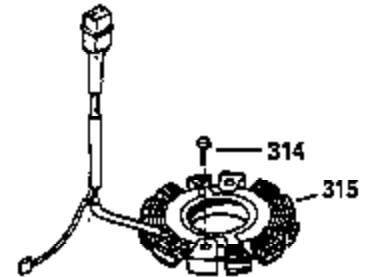

ILLUSTRATION SHOWS TYPICAL PARTS ONLY. ORDER PART NUMBER. PARTS NOT LISTED ARE SUPPLIED BY OEM.

VIEW 3 OF 3

Ref #	Part Number	Qty	Description
	16 35520	1	Governor Lever
	17 29916	1	Governor Lever Clamp
	18 650548	1	Screw, 8-32 x 5/16"
	19 35945	1	Extension Spring
	28 30322	1	Lock Nut, 8-32
	35 29826	1	Screw, 10-32 x 3/4"
	36 29918	1	Lock Washer
	37 29216	1	Lock Nut, 10-32
	92 650880	1	Lock Washer
	93 650881	1	Flywheel Nut
186A	35957	1	Choke Link
186	35522	1	Governor Link
200	35956	1	Control Bracket (Incl. 203 & 204)
203	33802	1	Compression Spring
204	650777	1	Screw, 6-32 x 21/32"
209	650902	2	Screw, 10-32 x 7/16"
210	27793	1	Conduit Clip
211	28942	1	Screw, 10-32 x 3/8"
238	650875	2	Screw, 10-32 x 5-1/4"
245A	35404	1	Air Cleaner Filter
260	35964	1	Blower Housing
261	30063	2	Screw, Torx T-30, 1/4-20 x 1/2"
314	650873	2	Screw, 1/4-20 x 3/4"
315	611116	1	Alternator Coil (3 Amp DC) (Incl.321, 322,323)
321	611161	1	Diode
322	611117	1	Connector Body
323	611118	1	Terminal