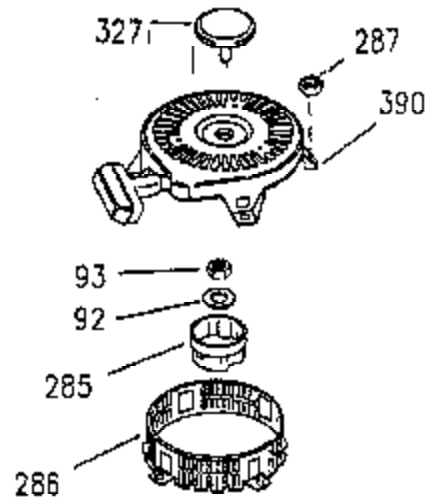

ILLUSTRATION SHOWS TYPICAL PARTS ONLY. ORDER PART NUMBER. PARTS NOT LISTED ARE SUPPLIED BY OEM.

VIEW 3 OF 3

Ref #	Part Number	Qty	Description
	16 35520	1	Governor Lever
	17 29916	1	Governor Lever Clamp
	18 650548	1	Screw, 8-32 x 5/16"
	19 35945	1	Extension Spring
	28 30322	1	Lock Nut, 8-32
	35 29826	1	Screw, 10-32 x 3/4"
	36 29918	1	Lock Washer
	37 29216	1	Lock Nut, 10-32
	92 650880	1	Lock Washer
	93 650881	1	Flywheel Nut
186A	35957	1	Choke Link
186	35522	1	Governor Link
200	35956	1	Control Bracket (Incl. 203 & 204)
203	33802	1	Compression Spring
204	650777	1	Screw, 6-32 x 21/32"
209	650902	2	Screw, 10-32 x 7/16"
210	27793	1	Conduit Clip
211	28942	1	Screw, 10-32 x 3/8"
238	650875	2	Screw, 10-32 x 5-1/4"
245A	35404	1	Air Cleaner Filter
260	35964	1	Blower Housing
261	30063	2	Screw, Torx T-30, 1/4-20 x 1/2"
314	650873	2	Screw, 1/4-20 x 3/4"
315	611116	1	Alternator Coil (3 Amp DC) (Incl.321, 322,323)
321	611161	1	Diode
322	611117	1	Connector Body
323	611118	1	Terminal