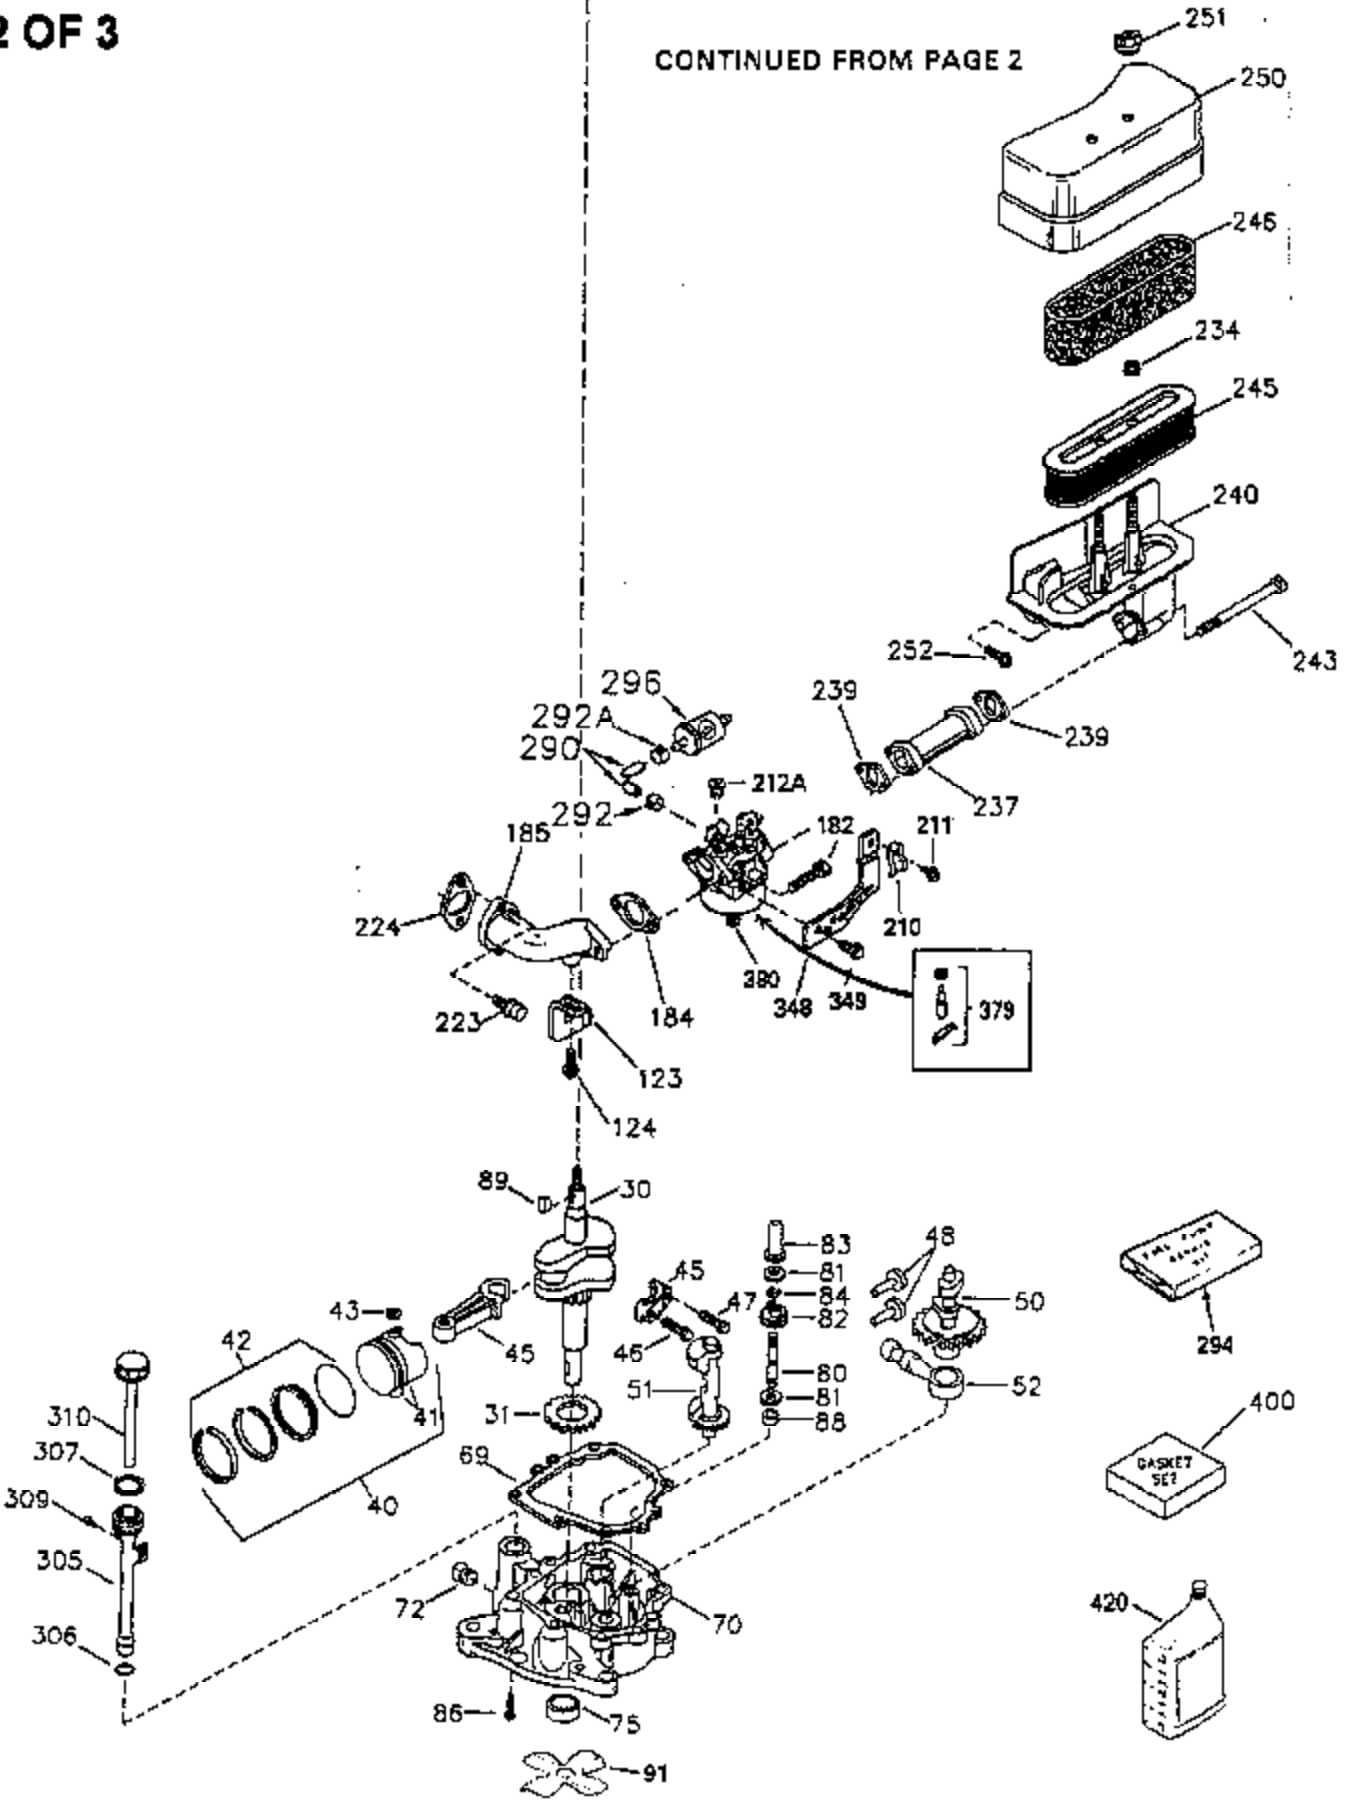

ILLUSTRATION SHOWS TYPICAL PARTS ONLY. ORDER BY PART NUMBER. PARTS NOT LISTED ARE SUPPLIED BY DEM.

VIEW 2 OF 3

CONTINUED FROM PAGE 2

Engine Parts List #2

Ref #	Part Number	Qty	Description
28	30322	1	Lock Nut, 8-32
30	35336B	1	Crankshaft
31	35327	1	Counterbalance Gear
40	35776	1	Piston, Pin & Ring Set (Std.)
40	35777	1	Piston, Pin & Ring Set (.010" OS)
40	35778	1	Piston, Pin & Ring Set (.020" OS)
41	35773	1	Piston & Pin Ass'y. (Std.) (Incl. 43)
41	35774	1	Piston & Pin Ass'y. (.010" OS) (Incl. 43)
41	35775	1	Piston & Pin Ass'y. (.020" OS) (Incl. 43)
42	35779	1	Ring Set (Std.)
42	35780	1	Ring Set (.010" OS)
42	35781	1	Ring Set (.020" OS)
43	35772	2	Piston Pin Retaining Ring
45	35330A	1	Connecting Rod Ass'y. (Incl. 46 & 47)
46	650908	1	Connecting Rod Bolt
47	650882	1	Connecting Rod Bolt
48	35313	2	Valve Lifter
50	35939	1	Camshaft (MCR)
51	35315A	1	Counterbalance Weight
52	31356	1	Oil Pump Ass'y.
69	35317	1	* Mounting Flange Gasket
70	35970	1	Mounting Flange (Incl. 72, 75 & 80)
72	31927	1	Oil Drain Plug
75	35319	1	Oil Seal
80	35712	1	Governor Shaft
81	35479	2	Washer
82	35321	1	Governor Gear Ass'y.
83	35322	1	Governor Spool
84	29193	1	Retaining Ring
86	650833	7	Screw, 1/4-20 x 1-3/16"
88	31707A	1	Spacer
89	32589	1	Flywheel Key
123	35288	1	Intake Pipe Brace
124	650738	2	Screw, 1/4-20 x 5/8"
182	650517	2	Screw, 1/4-20 x 27/32"
184	33263	1	* Carburetor To Intake Pipe Gasket
185	35955	1	Intake Pipe
210	27793	1	Conduit Clip
211	28942	1	Screw, 10-32 x 3/8"
223	792028	2	Screw, 5/16-18 x 7/8"
224	35958	1	* Intake Pipe Gasket
234	650825	2	Nut & Lock Washer, 1/4-20
237	35286	1	Air Cleaner Adapter
238	650875	2	Screw, 10-32 x 5-1/4"
239	33629	2	* Air Cleaner Gasket
240	35960	1	Air Cleaner Body (Incl. 239)
245	35403	1	Air Cleaner Filter (Incl. 234)
245A	35404	1	Air Cleaner Filter
250	35961	1	Air Cleaner Cover
251	650886	2	Wing Nut, 1/4-20
252	650887	1	Screw, 1/4-20 x 1"
261	30063	2	Screw, Torx T-30, 1/4-20 x 1/2"
290	30705	1	Fuel Line
292A	35864	1	Fuel Filter Clamp
292	26460	1	Fuel Line Clamp
296	34279B	1	Fuel Filter (Incl. 292)
305	35972	1	Oil Fill Tube
306	34265	1	* "O" Ring