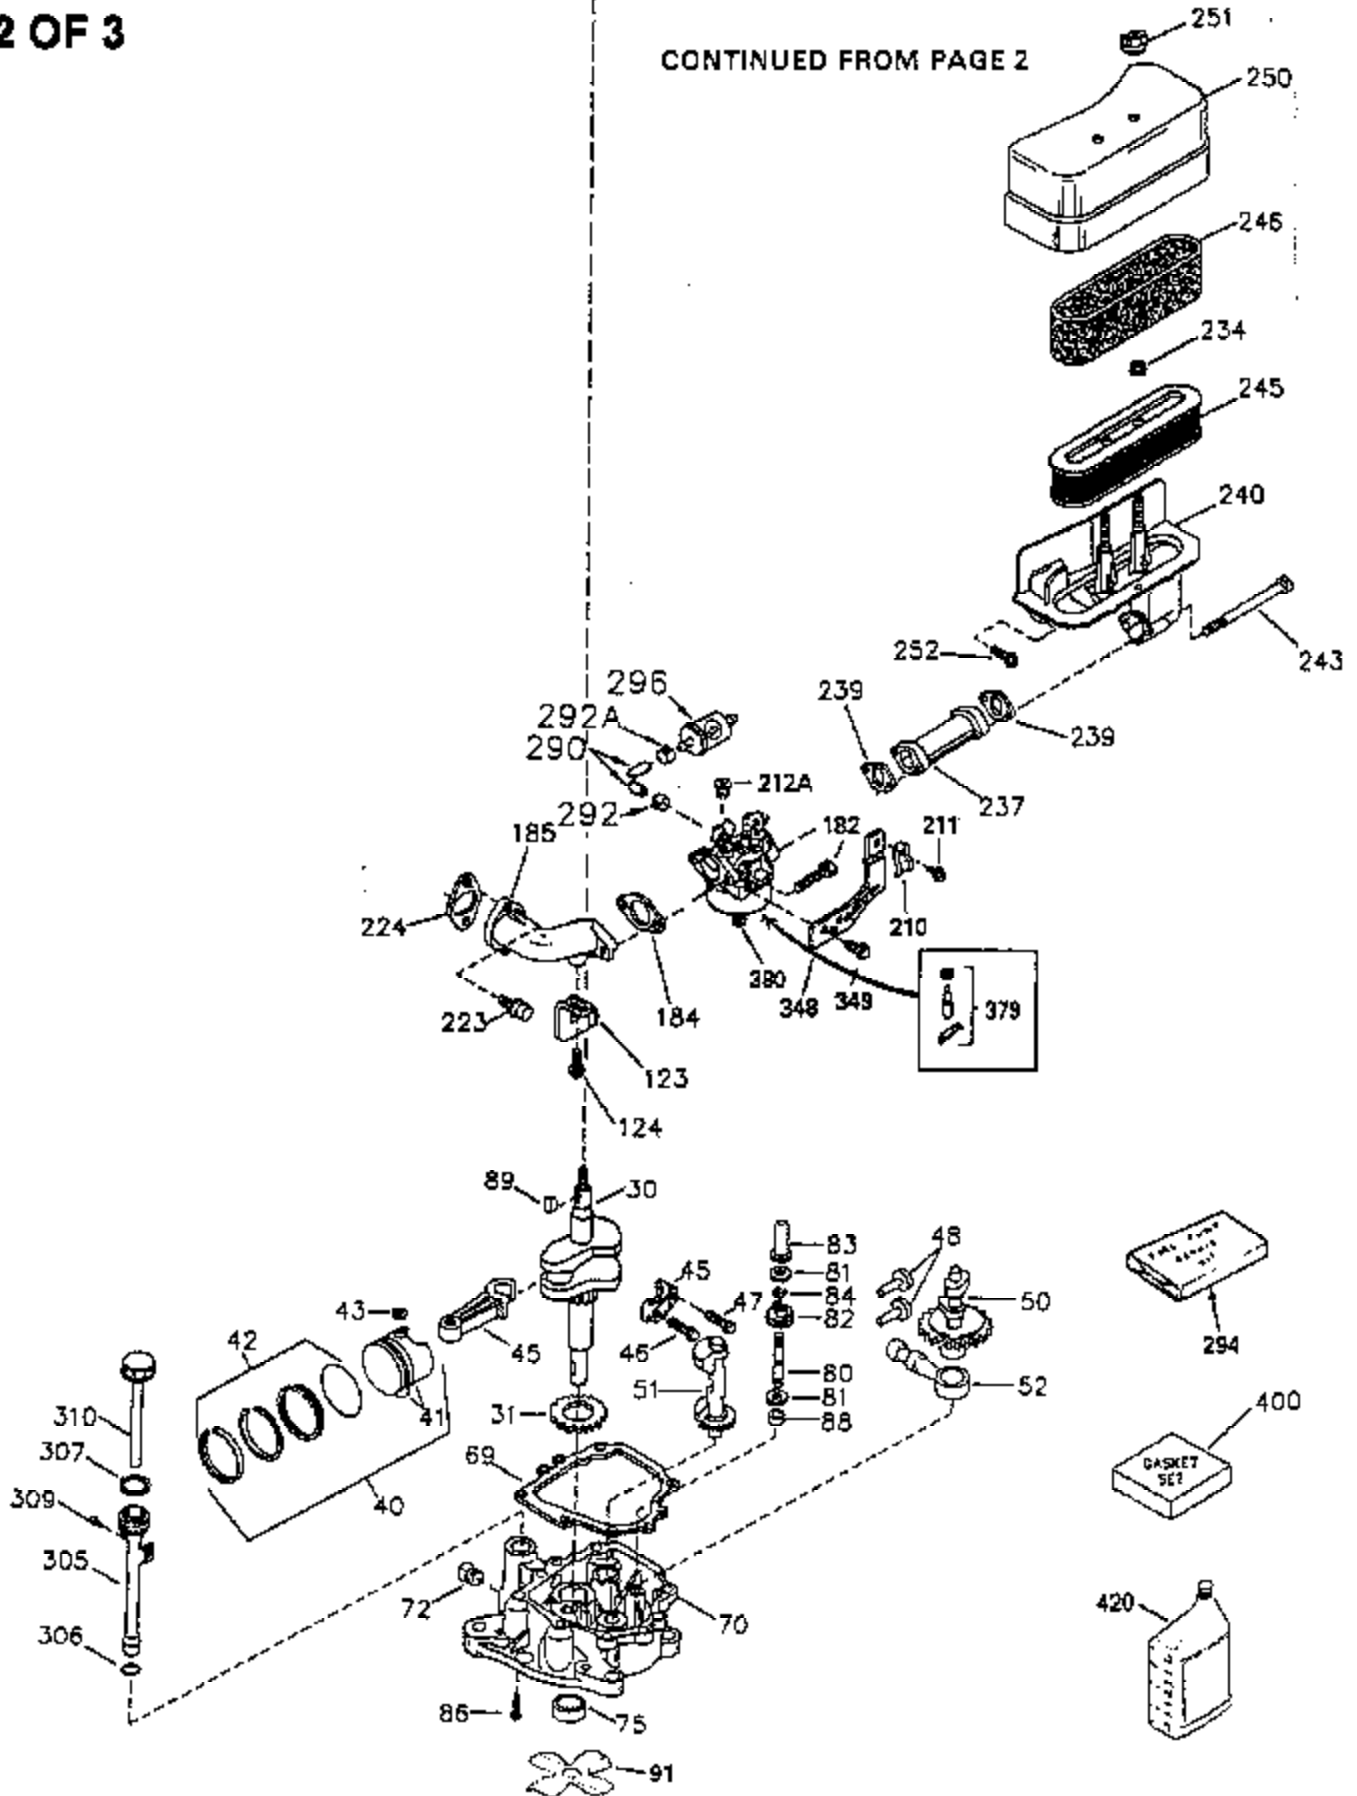

ILLUSTRATION SHOWS TYPICAL PARTS ONLY. ORDER BY PART NUMBER. PARTS NOT LISTED ARE SUPPLIED BY DEM.

VIEW 2 OF 3

CONTINUED FROM PAGE 2

Engine Parts List #2

Ref #	Part Number	Qty	Description
28	30322	1	Lock Nut, 8-32
30	35336B	1	Crankshaft
31	35327	1	Counterbalance Gear
40	35776	1	Piston, Pin & Ring Set (Std.)
40	35777	1	Piston, Pin & Ring Set (.010" OS)
40	35778	1	Piston, Pin & Ring Set (.020" OS)
41	35773	1	Piston & Pin Ass'y. (Std.) (Incl. 43)
41	35774	1	Piston & Pin Ass'y. (.010" OS) (Incl. 43)
41	35775	1	Piston & Pin Ass'y. (.020" OS) (Incl. 43)
42	35779	1	Ring Set (Std.)
42	35780	1	Ring Set (.010" OS)
42	35781	1	Ring Set (.020" OS)
43	35772	2	Piston Pin Retaining Ring
45	35330A	1	Connecting Rod Ass'y. (Incl. 46 & 47)
46	650908	1	Connecting Rod Bolt
47	650882	1	Connecting Rod Bolt
48	35313	2	Valve Lifter
50	35939	1	Camshaft (MCR)
51	35315A	1	Counterbalance Weight
52	31356	1	Oil Pump Ass'y.
69	35317	1	* Mounting Flange Gasket
70	35970	1	Mounting Flange (Incl. 72, 75 & 80)
72	31927	1	Oil Drain Plug
75	35319	1	Oil Seal
80	35712	1	Governor Shaft
81	35479	2	Washer
82	35321	1	Governor Gear Ass'y.
83	35322	1	Governor Spool
84	29193	1	Retaining Ring
86	650833	7	Screw, 1/4-20 x 1-3/16"
88	31707A	1	Spacer
89	32589	1	Flywheel Key
123	35288	1	Intake Pipe Brace
124	650738	2	Screw, 1/4-20 x 5/8"
182	650517	2	Screw, 1/4-20 x 27/32"
184	33263	1	* Carburetor To Intake Pipe Gasket
185	35955	1	Intake Pipe
210	27793	2	Conduit Clip
211	28942	2	Screw, 10-32 x 3/8"
223	792028	2	Screw, 5/16-18 x 7/8"
224	35958	1	* Intake Pipe Gasket
234	650825	2	Nut & Lock Washer, 1/4-20
237	35286	1	Air Cleaner Adapter
238	650875	2	Screw, 10-32 x 5-1/4"
239	33629	2	* Air Cleaner Gasket
240	35960	1	Air Cleaner Body (Incl. 239)
245A	35404	1	Air Cleaner Filter
245	35403	1	Air Cleaner Filter (Incl. 234)
250	35961	1	Air Cleaner Cover
251	650886	2	Wing Nut, 1/4-20
252	650887	1	Screw, 1/4-20 x 1"
261	30063	2	Screw, Torx T-30, 1/4-20 x 1/2"
290	34357	1	Fuel Line
292	26460	1	Fuel Line Clamp
292A	35864	1	Fuel Filter Clamp
296	34279B	1	Fuel Filter (Incl. 292)
305	35972	1	Oil Fill Tube
306	34265	1	* "O" Ring