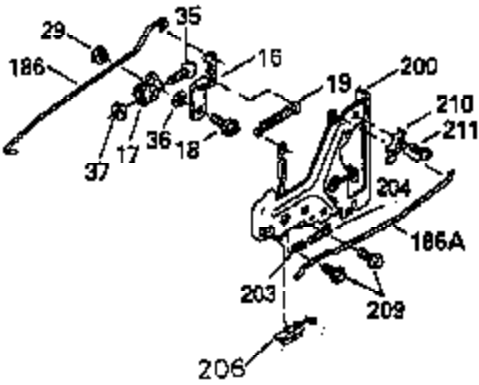

ILLUSTRATION SHOWS TYPICAL PARTS ONLY. ORDER PART NUMBER. PARTS NOT LISTED ARE SUPPLIED BY OEM.

VIEW 3 OF 3

Ref #	Part Number	Qty	Description
16	35520	1	Governor Lever
17	29916	1	Governor Lever Clamp
18	650548	1	Screw, 8-32 x 5/16"
19	35945	1	Extension Spring
28	30322	1	Lock Nut, 8-32
35	29826	1	Screw, 10-32 x 3/4"
36	29918	1	Lock Washer
37	29216	1	Lock Nut, 10-32
92	650880	1	Lock Washer
93	650881	1	Flywheel Nut
186	35522	1	Governor Link
200	36233	1	Control Bracket (Incl. 203 & 204)
203	36482	1	Compression Spring
204	650777	1	Screw, 6-32 x 21/32"
209	650902	2	Screw, 10-32 x 7/16"
210	27793	2	Conduit Clip
211	28942	2	Screw, 10-32 x 3/8"
238	650875	2	Screw, 10-32 x 5-1/4"
245A	35404	1	Air Cleaner Filter
260	35964	1	Blower Housing
261	30063	2	Screw, Torx T-30, 1/4-20 x 1/2"
314	650873	2	Screw, 1/4-20 x 3/4"
315	611104	1	Alternator Coil (3/5 Split)(Incl.321, 322,323)
321	611161	1	Diode
322	611142	1	Connector Body
323	611118	2	Terminal