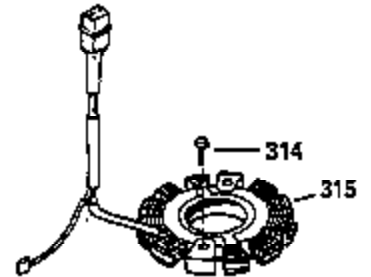

ILLUSTRATION SHOWS TYPICAL PARTS ONLY. ORDER PART NUMBER. PARTS NOT LISTED ARE SUPPLIED BY OEM.

VIEW 3 OF 3

Ref #	Part Number	Qty	Description
16	35520	1	Governor Lever
17	29916	1	Governor Lever Clamp
18	650548	1	Screw, 8-32 x 5/16"
19	35945	1	Extension Spring
28	30322	1	Lock Nut, 8-32
35	29826	1	Screw, 10-32 x 3/4"
36	29918	1	Lock Washer
37	29216	1	Lock Nut, 10-32
92	650880	1	Lock Washer
93	650881	1	Flywheel Nut
186	35522	1	Governor Link
200	36233	1	Control Bracket (Incl. 203 & 204)
203	36482	1	Compression Spring
204	650777	1	Screw, 6-32 x 21/32"
209	650902	2	Screw, 10-32 x 7/16"
210	27793	2	Conduit Clip
211	28942	2	Screw, 10-32 x 3/8"
238	650875	2	Screw, 10-32 x 5-1/4"
245A	35404	1	Air Cleaner Filter
260	35964	1	Blower Housing
261	30063	2	Screw, Torx T-30, 1/4-20 x 1/2"
314	650873	2	Screw, 1/4-20 x 3/4"
315	611104	1	Alternator Coil (3/5 Split)(Incl.321, 322,323)
321	611161	1	Diode
322	611142	1	Connector Body
323	611118	2	Terminal