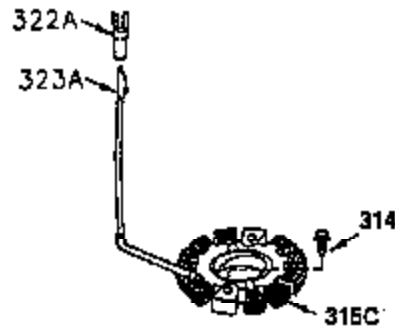

ILLUSTRATION SHOWS TYPICAL PARTS ONLY. ORDER PART NUMBER. PARTS NOT LISTED ARE SUPPLIED BY OEM.

VIEW 3 OF 3

Ref #	Part Number	Qty	Description
16	35520	1	Governor Lever
17	29916	1	Governor Lever Clamp
18	650548	1	Screw, 8-32 x 5/16"
19	35945	1	Extension Spring
28	30322	1	Lock Nut, 8-32
35	29826	1	Screw, 10-32 x 3/4"
36	29918	1	Lock Washer
37	29216	1	Lock Nut, 10-32
92	650880	1	Lock Washer
93	650881	1	Flywheel Nut
186	35522	1	Governor Link
200	36233	1	Control Bracket (Incl. 203 & 204)
203	36482	1	Compression Spring
204	650777	1	Screw, 6-32 x 21/32"
209	650902	2	Screw, 10-32 x 7/16"
210	27793	2	Conduit Clip
211	28942	2	Screw, 10-32 x 3/8"
238	650875	2	Screw, 10-32 x 5-1/4"
245A	35404	1	Air Cleaner Filter
260	35964	1	Blower Housing
261	30063	2	Screw, Torx T-30, 1/4-20 x 1/2"
314	650873	2	Screw, 1/4-20 x 3/4"
315	611104	1	Alternator Coil (3/5 Split)(Incl.321, 322,323)
321	611161	1	Diode
322	611142	1	Connector Body
323	611118	2	Terminal