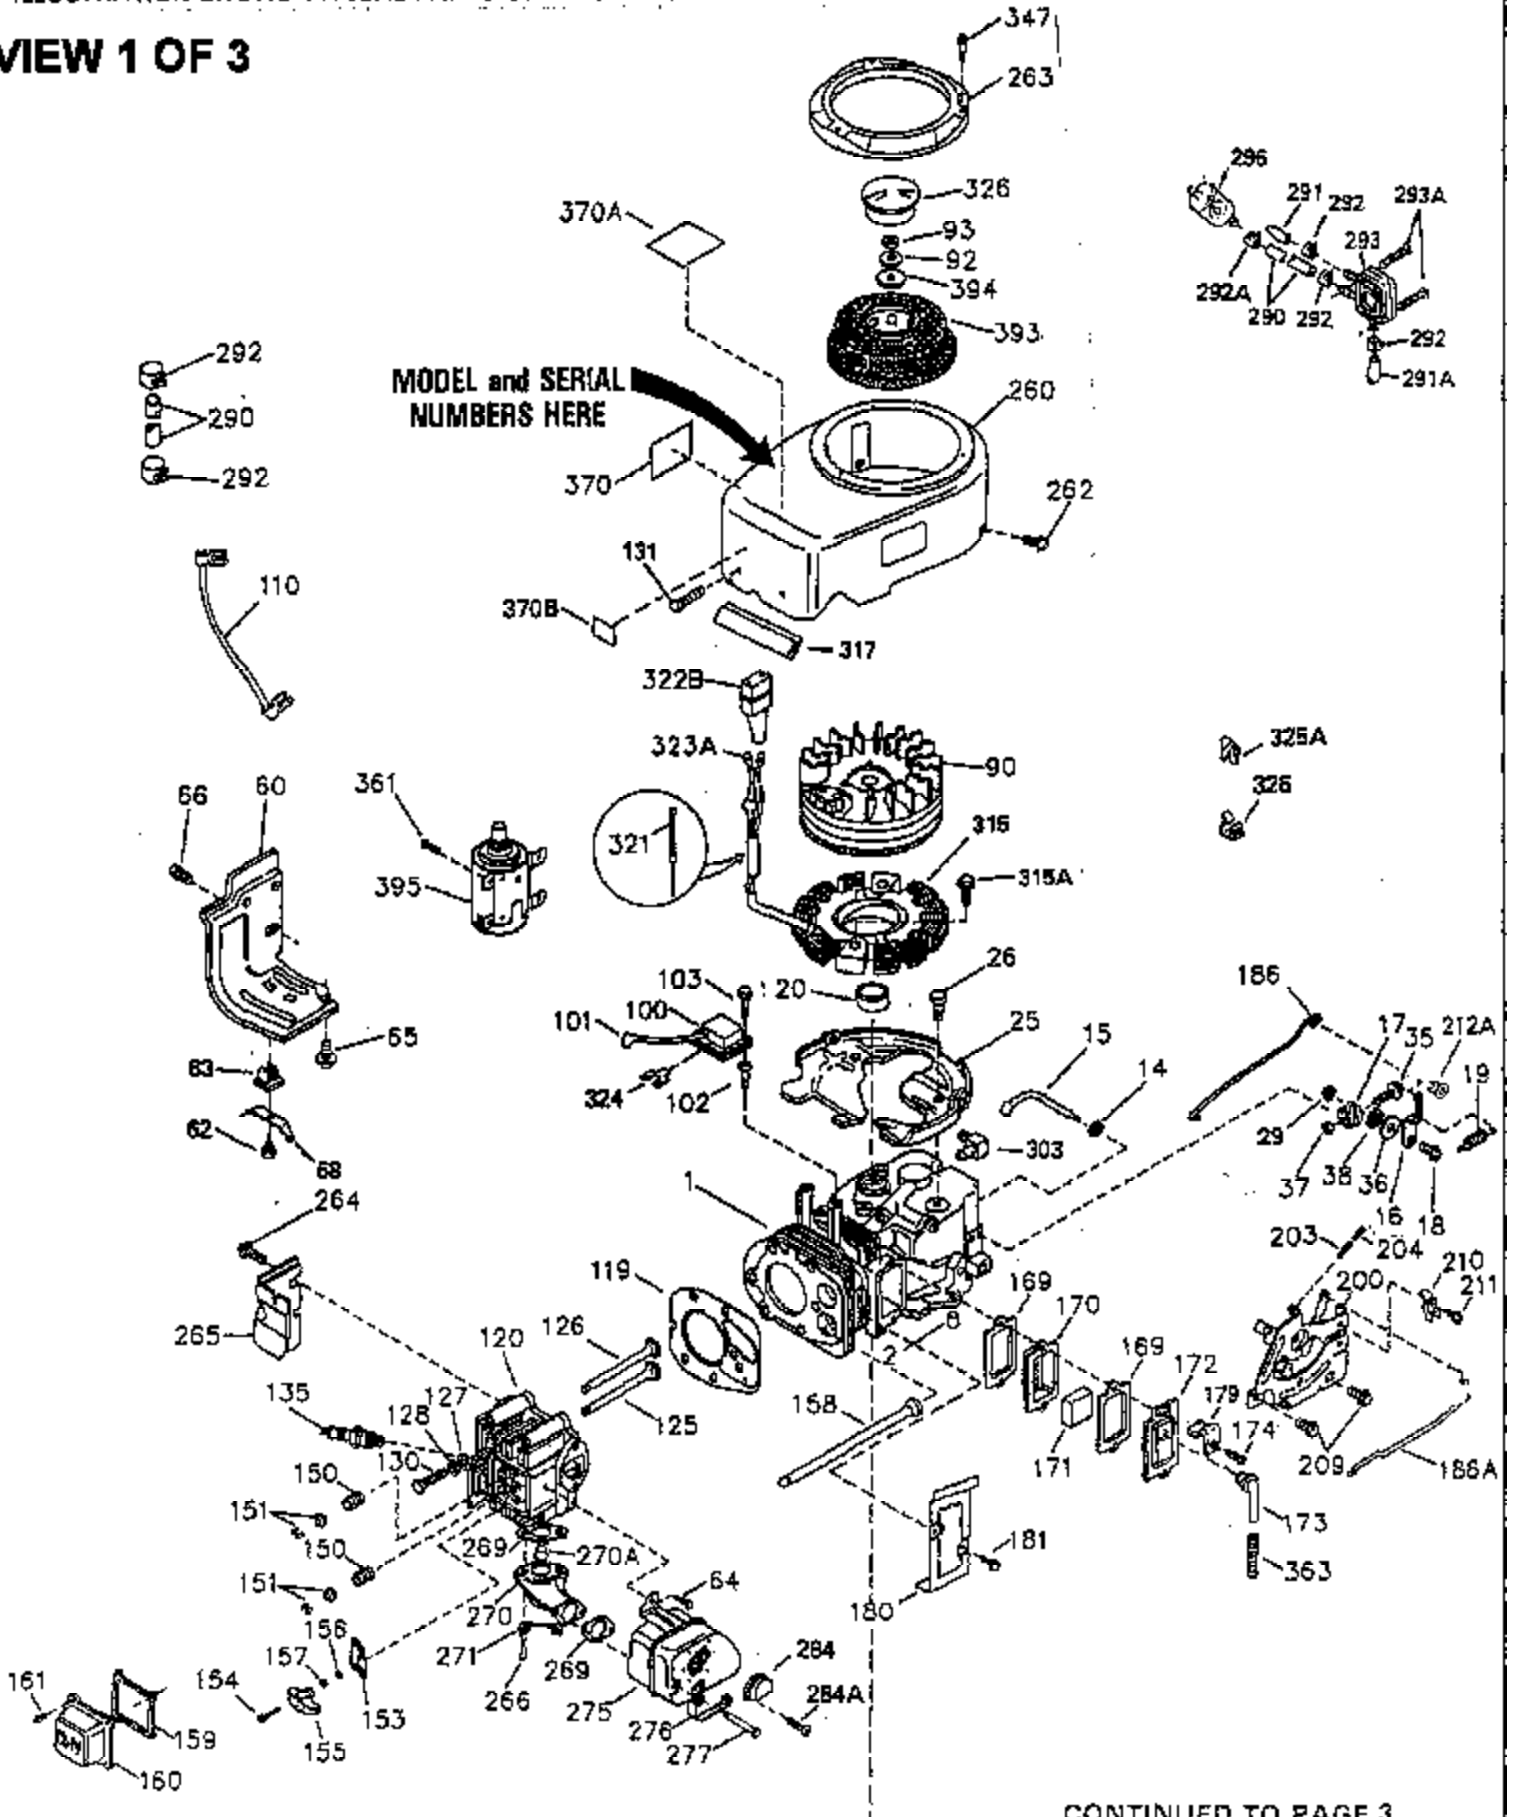

ILLUSTRATION SHOWS TYPICAL PARTS ONLY. ORDER BY PART NUMBER. PARTS NOT LISTED ARE SUPPLIED BY OEM.

VIEW 1 OF 3

CONTINUED TO PAGE 3

Engine Parts List #1

Ref #	Part Number	Qty	Description
1	35943	1	Cylinder (Incl. 2 & 20)
2	27652	2	Dowel Pin
14	28277	2	Washer
15	35324	1	Governor Rod
16	35520	1	Governor Lever
17	29916	1	Governor Lever Clamp
18	650548	1	Screw, 8-32 x 5/16"
19	35945	1	Extension Spring
20	35319	1	Oil Seal
25	35326	1	Blower Housing Baffle
26	650561	2	Screw, 1/4-20 x 5/8"
28	30322	1	Lock Nut, 8-32
35	29826	1	Screw, 10-32 x 3/4"
36	29918	1	Lock Washer
37	29216	1	Lock Nut, 10-32
38	29642	1	Retaining Ring
60	35316A	1	Blower Housing Extension
62	650760	1	Screw, 8-32 x 3/8"
63	28545	1	Grommet
64	30063	2	Screw, Torx T-30, 1/4-20 x 1/2"
65	650128	1	Screw, 10-24 x 1/2"
68	33356	1	Ground Terminal
90	611094	1	Flywheel (W/Ring Gear)
92	650880	1	Lock Washer
93	650881	1	Flywheel Nut
100	35135	1	Solid State Ignition
101	610118	1	Spark Plug Cover
102	650872	2	Solid State Mounting Stud
103	650814	2	Screw, Torx T-15, 10-24 x 1"
110	35183	1	Ground Wire
119	35946	1	* Cylinder Head Gasket
120	35948	1	Cylinder Head
125	35308	1	Exhaust Valve (Std.)
125	35433	1	Exhaust Valve (1/32" OS)
126	35309	1	Intake Valve (Std.)
126	35432	1	Intake Valve (1/32" OS)
127	650691	6	Washer
128	650690	6	Belleville Washer
130	650946	6	Screw, 5/16-18 x 2-45/64"
135	34645	1	Resistor Spark Plug (RN4C)
150	33507	2	Valve Spring
151	33508	2	Valve Spring Keeper
153	35949	1	Push Rod Guide
154	650945	1	Rocker Arm Stud
155	35950	1	Rocker Arm
156	650890	2	Lock Washer
157	650947	1	Lock Nut, 5/16-24
158	35951	2	Push Rod
159	35952	1	* Rocker Box Gasket
160	35953	1	Rocker Arm Housing
161	30063	4	Screw, Torx T-30, 1/4-20 x 1/2"
169	27896A	2	* Valve Cover Gasket
170	28423	1	Breather Body
171	28424	1	Breather Element
172	28425	1	Valve Cover
173	35350	1	Breather Tube
174	650128	2	Screw, 10-24 x 1/2"
180	35954	1	Blower Housing Extension