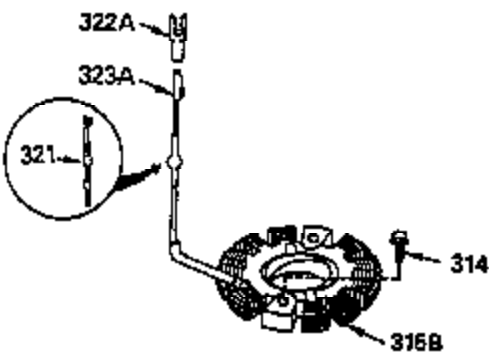

ILLUSTRATION SHOWS TYPICAL PARTS ONLY. ORDER PART NUMBER. PARTS NOT LISTED ARE SUPPLIED BY OEM.

VIEW 3 OF 3

Ref #	Part Number	Qty	Description
16	35520	1	Governor Lever
17	29916	1	Governor Lever Clamp
18	650548	1	Screw, 8-32 x 5/16"
19	35945	1	Extension Spring
28	30322	1	Lock Nut, 8-32
35	29826	1	Screw, 10-32 x 3/4"
36	29918	1	Lock Washer
37	29216	1	Lock Nut, 10-32
92	650880	1	Lock Washer
93	650881	1	Flywheel Nut
186	35522	1	Governor Link
200	36233	1	Control Bracket (Incl. 203 & 204)
203	36482	1	Compression Spring
204	650777	1	Screw, 6-32 x 21/32"
209	650902	2	Screw, 10-32 x 7/16"
210	27793	2	Conduit Clip
211	28942	2	Screw, 10-32 x 3/8"
238	650875	2	Screw, 10-32 x 5-1/4"
245A	35404	1	Air Cleaner Filter
260	35964	1	Blower Housing
261	30063	2	Screw, Torx T-30, 1/4-20 x 1/2"
314	650873	2	Screw, 1/4-20 x 3/4"
315	611104	1	Alternator Coil (3/5 Split)(Incl.321, 322,323)
321	611161	1	Diode
322	611142	1	Connector Body
323	611118	2	Terminal