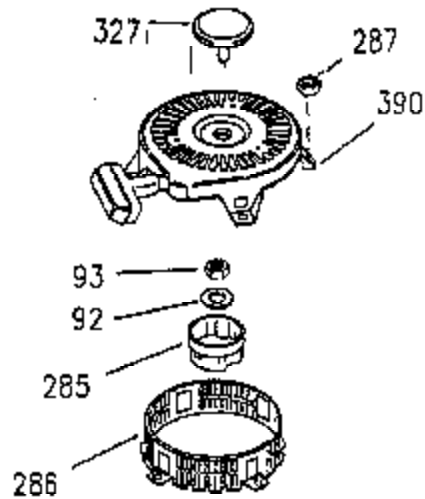

ILLUSTRATION SHOWS TYPICAL PARTS ONLY. ORDER PART NUMBER. PARTS NOT LISTED ARE SUPPLIED BY OEM.

VIEW 3 OF 3

Ref #	Part Number	Qty	Description
16	35520	1	Governor Lever
17	29916	1	Governor Lever Clamp
18	650548	1	Screw, 8-32 x 5/16"
19	35945	1	Extension Spring
28	30322	1	Lock Nut, 8-32
35	29826	1	Screw, 10-32 x 3/4"
36	29918	1	Lock Washer
37	29216	1	Lock Nut, 10-32
92	650880	1	Lock Washer
93	650881	1	Flywheel Nut
186	35522	1	Governor Link
200	36233	1	Control Bracket (Incl. 203 & 204)
203	36482	1	Compression Spring
204	650777	1	Screw, 6-32 x 21/32"
209	650902	2	Screw, 10-32 x 7/16"
210	27793	2	Conduit Clip
211	28942	2	Screw, 10-32 x 3/8"
238	650875	2	Screw, 10-32 x 5-1/4"
245A	35404	1	Air Cleaner Filter
260	35964	1	Blower Housing
261	30063	2	Screw, Torx T-30, 1/4-20 x 1/2"
314	650873	2	Screw, 1/4-20 x 3/4"
315	611104	1	Alternator Coil (3/5 Split)(Incl.321, 322,323)
321	611161	1	Diode
322	611142	1	Connector Body
323	611118	2	Terminal