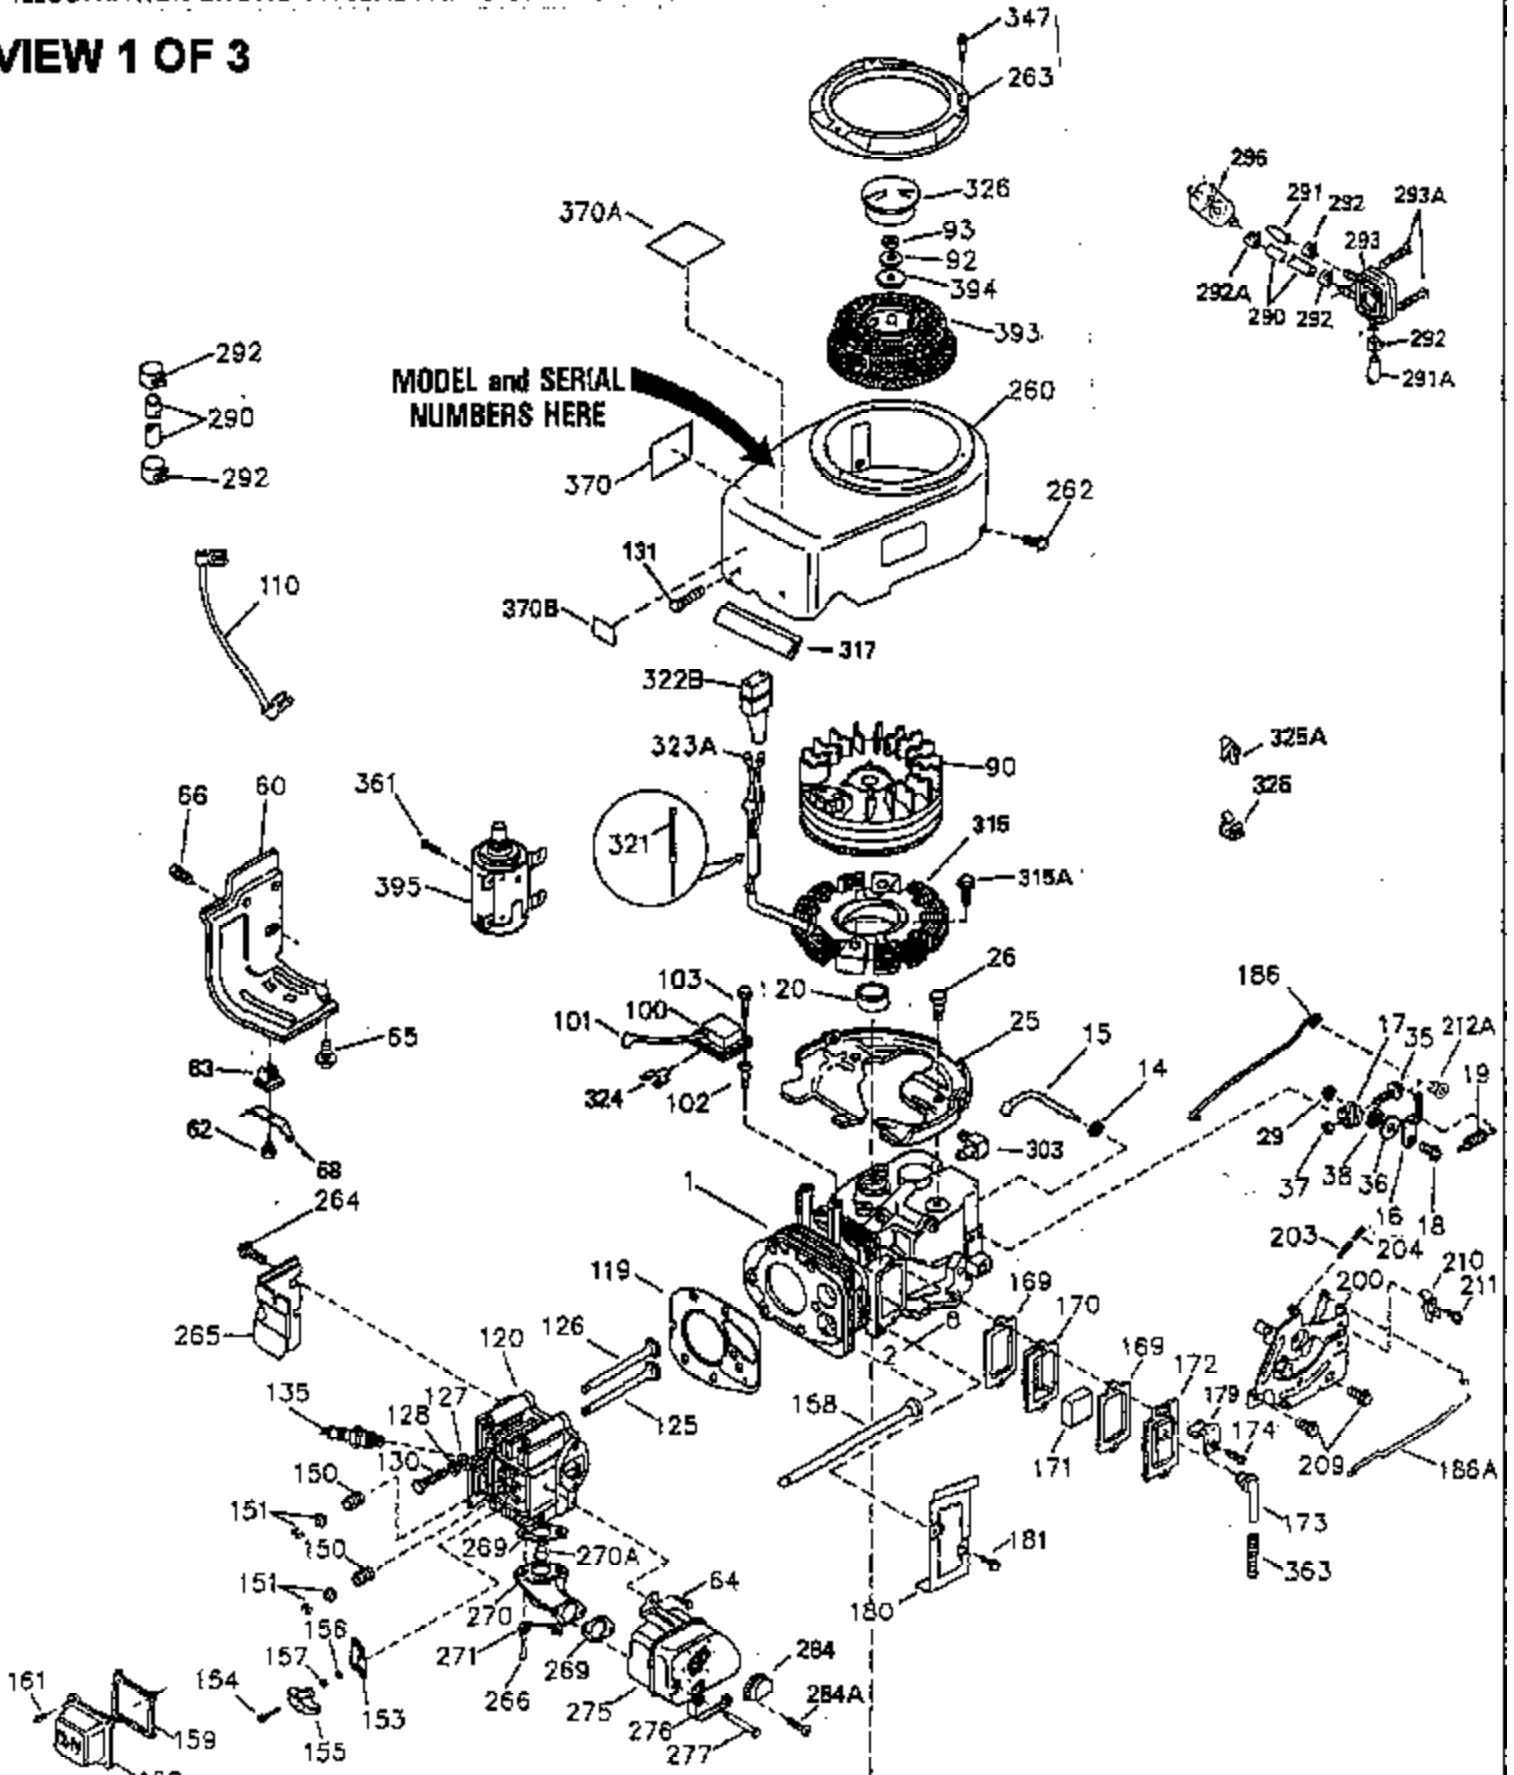

ILLUSTRATION SHOWS TYPICAL PARTS ONLY. ORDER BY PART NUMBER. PARTS NOT LISTED ARE SUPPLIED BY OEM.

VIEW 1 OF 3

CONTINUED TO PAGE 3

Ref #	Part Number	Qty	Description
1	35943	1	Cylinder (Incl. 2 & 20)
2	27652	2	Dowel Pin
14	28277	2	Washer
15	35324	1	Governor Rod
16	35520	1	Governor Lever
17	29916	1	Governor Lever Clamp
18	650548	1	Screw, 8-32 x 5/16"
19	35945	1	Extension Spring
20	35319	1	Oil Seal
25	35326	1	Blower Housing Baffle
26	650561	2	Screw, 1/4-20 x 5/8"
28	30322	1	Lock Nut, 8-32
35	29826	1	Screw, 10-32 x 3/4"
36	29918	1	Lock Washer
37	29216	1	Lock Nut, 10-32
38	29642	1	Retaining Ring
60	35316A	1	Blower Housing Extension
62	650760	1	Screw, 8-32 x 3/8"
63	28545	1	Grommet
64	30063	2	Screw, Torx T-30, 1/4-20 x 1/2"
65	650128	1	Screw, 10-24 x 1/2"
68	33356	1	Ground Terminal
90	611094	1	Flywheel (W/Ring Gear)
92	650880	1	Lock Washer
93	650881	1	Flywheel Nut
100	35135	1	Solid State Ignition
101	610118	1	Spark Plug Cover
102	650872	2	Solid State Mounting Stud
103	650814	2	Screw, Torx T-15, 10-24 x 1"
110	35183	1	Ground Wire
119	35946	1	* Cylinder Head Gasket
120	35948	1	Cylinder Head
125	35308	1	Exhaust Valve (Std.)
125	35433	1	Exhaust Valve (1/32" OS)
126	35309	1	Intake Valve (Std.)
126	35432	1	Intake Valve (1/32" OS)
127	650691	6	Washer
128	650690	6	Belleville Washer
130	650946	6	Screw, 5/16-18 x 2-45/64"
135	34645	1	Resistor Spark Plug (RN4C)
150	33507	2	Valve Spring
151	33508	2	Valve Spring Keeper
153	35949	1	Push Rod Guide
154	650945	1	Rocker Arm Stud
155	35950	1	Rocker Arm
156	650890	2	Lock Washer
157	650947	1	Lock Nut, 5/16-24
158	35951	2	Push Rod
159	35952	1	* Rocker Box Gasket
160	35953	1	Rocker Arm Housing
161	30063	4	Screw, Torx T-30, 1/4-20 x 1/2"
169	27896A	2	* Valve Cover Gasket
170	28423	1	Breather Body
171	28424	1	Breather Element
172	28425	1	Valve Cover
173	35350	1	Breather Tube
174	650128	2	Screw, 10-24 x 1/2"
180	35954	1	Blower Housing Extension