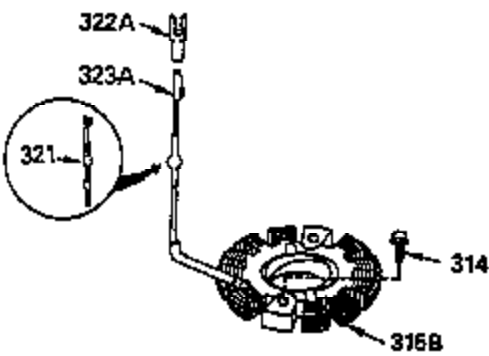

ILLUSTRATION SHOWS TYPICAL PARTS ONLY. ORDER PART NUMBER. PARTS NOT LISTED ARE SUPPLIED BY OEM.

VIEW 3 OF 3

Ref #	Part Number	Qty	Description
	16 35520	1	Governor Lever
	17 29916	1	Governor Lever Clamp
	18 650548	1	Screw, 8-32 x 5/16"
	19 35945	1	Extension Spring
	28 30322	1	Lock Nut, 8-32
	35 29826	1	Screw, 10-32 x 3/4"
	36 29918	1	Lock Washer
	37 29216	1	Lock Nut, 10-32
	92 650880	1	Lock Washer
	93 650881	1	Flywheel Nut
186A	35957	1	Choke Link
186	35522	1	Governor Link
200	35956	1	Control Bracket (Incl. 203 & 204)
203	33802	1	Compression Spring
204	650777	1	Screw, 6-32 x 21/32"
209	650902	2	Screw, 10-32 x 7/16"
210	27793	1	Conduit Clip
211	28942	1	Screw, 10-32 x 3/8"
238	650875	2	Screw, 10-32 x 5-1/4"
245A	35404	1	Air Cleaner Filter
260	36252	1	Blower Housing
261	30063	2	Screw, Torx T-30, 1/4-20 x 1/2"
285	35985	1	Starter Cup
286	35446	1	Starter Screen
287	29752	4	Nut & Lock Washer, 1/4-28
298	28763	2	Screw, 10-32 x 35/64"
300	33583B	1	Fuel Tank (Incl. 292 & 301)
301	35355	1	Fuel Cap
308	35437	1	Fill Tube Clip
314	650873	2	Screw, 1/4-20 x 3/4"
315	611104	1	Alternator Coil (3/5 Split)(Incl.321, 322,323)
321	611161	1	Diode
322	611142	1	Connector Body
322A	611139	1	Connector Body
323A	611140	2	Terminal
323	611118	2	Terminal
390	590671	1	Rewind Starter