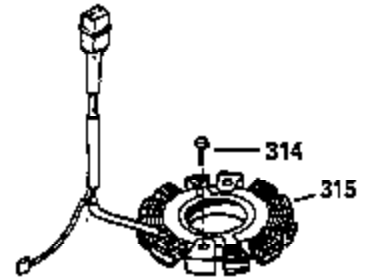

ILLUSTRATION SHOWS TYPICAL PARTS ONLY. ORDER PART NUMBER. PARTS NOT LISTED ARE SUPPLIED BY OEM.

VIEW 3 OF 3

Ref #	Part Number	Qty	Description
	16 35520	1	Governor Lever
	17 29916	1	Governor Lever Clamp
	18 650548	1	Screw, 8-32 x 5/16"
	19 35945	1	Extension Spring
	28 30322	1	Lock Nut, 8-32
	35 29826	1	Screw, 10-32 x 3/4"
	36 29918	1	Lock Washer
	37 29216	1	Lock Nut, 10-32
	92 650880	1	Lock Washer
	93 650881	1	Flywheel Nut
186A	35957	1	Choke Link
186	35522	1	Governor Link
200	35956	1	Control Bracket (Incl. 203 & 204)
203	33802	1	Compression Spring
204	650777	1	Screw, 6-32 x 21/32"
209	650902	2	Screw, 10-32 x 7/16"
210	27793	1	Conduit Clip
211	28942	1	Screw, 10-32 x 3/8"
238	650875	2	Screw, 10-32 x 5-1/4"
245A	35404	1	Air Cleaner Filter
260	36252	1	Blower Housing
261	30063	2	Screw, Torx T-30, 1/4-20 x 1/2"
285	35985	1	Starter Cup
286	35446	1	Starter Screen
287	29752	4	Nut & Lock Washer, 1/4-28
298	28763	2	Screw, 10-32 x 35/64"
300	33583B	1	Fuel Tank (Incl. 292 & 301)
301	35355	1	Fuel Cap
308	35437	1	Fill Tube Clip
314	650873	2	Screw, 1/4-20 x 3/4"
315	611104	1	Alternator Coil (3/5 Split)(Incl.321, 322,323)
321	611161	1	Diode
322	611142	1	Connector Body
322A	611139	1	Connector Body
323A	611140	2	Terminal
323	611118	2	Terminal
390	590671	1	Rewind Starter