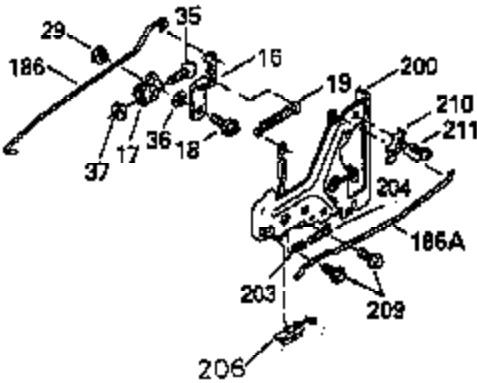

ILLUSTRATION SHOWS TYPICAL PARTS ONLY. ORDER PART NUMBER. PARTS NOT LISTED ARE SUPPLIED BY OEM.

VIEW 3 OF 3

Ref #	Part Number	Qty	Description
	16 35520	1	Governor Lever
	17 29916	1	Governor Lever Clamp
	18 650548	1	Screw, 8-32 x 5/16"
	19 35945	1	Extension Spring
	28 30322	1	Lock Nut, 8-32
	35 29826	1	Screw, 10-32 x 3/4"
	36 29918	1	Lock Washer
	37 29216	1	Lock Nut, 10-32
	92 650880	1	Lock Washer
	93 650881	1	Flywheel Nut
186A	35957	1	Choke Link
186	35522	1	Governor Link
200	35956	1	Control Bracket (Incl. 203 & 204)
203	33802	1	Compression Spring
204	650777	1	Screw, 6-32 x 21/32"
209	650902	2	Screw, 10-32 x 7/16"
210	27793	1	Conduit Clip
211	28942	1	Screw, 10-32 x 3/8"
238	650875	2	Screw, 10-32 x 5-1/4"
245A	35404	1	Air Cleaner Filter
260	36252	1	Blower Housing
261	30063	2	Screw, Torx T-30, 1/4-20 x 1/2"
285	35985	1	Starter Cup
286	35446	1	Starter Screen
287	29752	4	Nut & Lock Washer, 1/4-28
298	28763	2	Screw, 10-32 x 35/64"
300	33583B	1	Fuel Tank (Incl. 292 & 301)
301	35355	1	Fuel Cap
308	35437	1	Fill Tube Clip
314	650873	2	Screw, 1/4-20 x 3/4"
315	611104	1	Alternator Coil (3/5 Split)(Incl.321, 322,323)
321	611161	1	Diode
322	611142	1	Connector Body
322A	611139	1	Connector Body
323A	611140	2	Terminal
323	611118	2	Terminal
390	590671	1	Rewind Starter