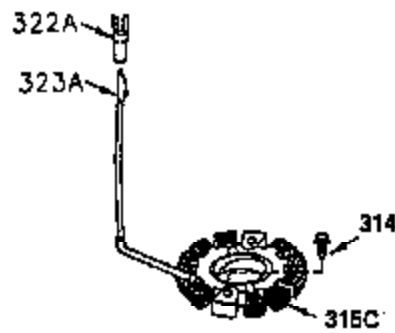

ILLUSTRATION SHOWS TYPICAL PARTS ONLY. ORDER PART NUMBER. PARTS NOT LISTED ARE SUPPLIED BY OEM.

VIEW 3 OF 3

Ref #	Part Number	Qty	Description
	16 35520	1	Governor Lever
	17 29916	1	Governor Lever Clamp
	18 650548	1	Screw, 8-32 x 5/16"
	19 35945	1	Extension Spring
	28 30322	1	Lock Nut, 8-32
	35 29826	1	Screw, 10-32 x 3/4"
	36 29918	1	Lock Washer
	37 29216	1	Lock Nut, 10-32
	92 650880	1	Lock Washer
	93 650881	1	Flywheel Nut
186A	35957	1	Choke Link
186	35522	1	Governor Link
200	35956	1	Control Bracket (Incl. 203 & 204)
203	33802	1	Compression Spring
204	650777	1	Screw, 6-32 x 21/32"
209	650902	2	Screw, 10-32 x 7/16"
210	27793	1	Conduit Clip
211	28942	1	Screw, 10-32 x 3/8"
238	650875	2	Screw, 10-32 x 5-1/4"
245A	35404	1	Air Cleaner Filter
260	36252	1	Blower Housing
261	30063	2	Screw, Torx T-30, 1/4-20 x 1/2"
285	35985	1	Starter Cup
286	35446	1	Starter Screen
287	29752	4	Nut & Lock Washer, 1/4-28
298	28763	2	Screw, 10-32 x 35/64"
300	33583B	1	Fuel Tank (Incl. 292 & 301)
301	35355	1	Fuel Cap
308	35437	1	Fill Tube Clip
314	650873	2	Screw, 1/4-20 x 3/4"
315	611104	1	Alternator Coil (3/5 Split)(Incl.321, 322,323)
321	611161	1	Diode
322	611142	1	Connector Body
322A	611139	1	Connector Body
323A	611140	2	Terminal
323	611118	2	Terminal
390	590671	1	Rewind Starter