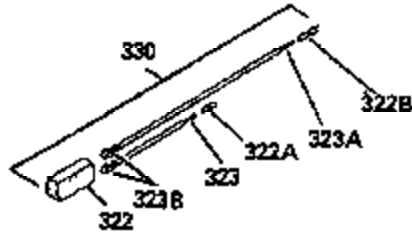

ILLUSTRATION SHOWS TYPICAL PARTS ONLY. ORDER PART NUMBER. PARTS NOT LISTED ARE SUPPLIED BY OEM.

VIEW 3 OF 3

Ref #	Part Number	Qty	Description
	16 35520	1	Governor Lever
	17 29916	1	Governor Lever Clamp
	18 650548	1	Screw, 8-32 x 5/16"
	19 35945	1	Extension Spring
	28 30322	1	Lock Nut, 8-32
	35 29826	1	Screw, 10-32 x 3/4"
	36 29918	1	Lock Washer
	37 29216	1	Lock Nut, 10-32
	92 650880	1	Lock Washer
	93 650881	1	Flywheel Nut
186A	35957	1	Choke Link
186	35522	1	Governor Link
200	35956	1	Control Bracket (Incl. 203 & 204)
203	33802	1	Compression Spring
204	650777	1	Screw, 6-32 x 21/32"
209	650902	2	Screw, 10-32 x 7/16"
210	27793	1	Conduit Clip
211	28942	1	Screw, 10-32 x 3/8"
238	650875	2	Screw, 10-32 x 5-1/4"
245A	35404	1	Air Cleaner Filter
260	36252	1	Blower Housing
261	30063	2	Screw, Torx T-30, 1/4-20 x 1/2"
285	35985	1	Starter Cup
286	35446	1	Starter Screen
287	29752	4	Nut & Lock Washer, 1/4-28
298	28763	2	Screw, 10-32 x 35/64"
300	33583B	1	Fuel Tank (Incl. 292 & 301)
301	35355	1	Fuel Cap
308	35437	1	Fill Tube Clip
314	650873	2	Screw, 1/4-20 x 3/4"
315	611104	1	Alternator Coil (3/5 Split)(Incl.321, 322,323)
321	611161	1	Diode
322	611142	1	Connector Body
322A	611139	1	Connector Body
323A	611140	2	Terminal
323	611118	2	Terminal
390	590671	1	Rewind Starter