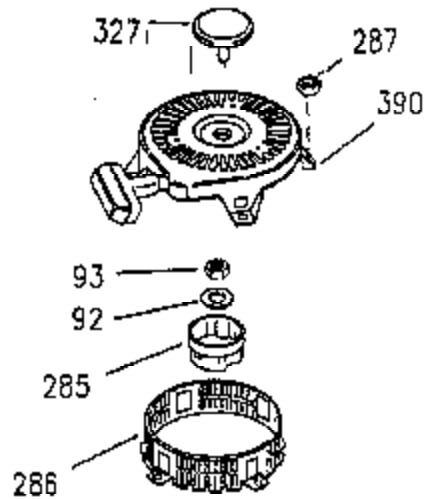

ILLUSTRATION SHOWS TYPICAL PARTS ONLY. ORDER PART NUMBER. PARTS NOT LISTED ARE SUPPLIED BY OEM.

VIEW 3 OF 3

Ref #	Part Number	Qty	Description
	16 35520	1	Governor Lever
	17 29916	1	Governor Lever Clamp
	18 650548	1	Screw, 8-32 x 5/16"
	19 35945	1	Extension Spring
	28 30322	1	Lock Nut, 8-32
	35 29826	1	Screw, 10-32 x 3/4"
	36 29918	1	Lock Washer
	37 29216	1	Lock Nut, 10-32
	92 650880	1	Lock Washer
	93 650881	1	Flywheel Nut
186A	35957	1	Choke Link
186	35522	1	Governor Link
200	35956	1	Control Bracket (Incl. 203 & 204)
203	33802	1	Compression Spring
204	650777	1	Screw, 6-32 x 21/32"
209	650902	2	Screw, 10-32 x 7/16"
210	27793	1	Conduit Clip
211	28942	1	Screw, 10-32 x 3/8"
238	650875	2	Screw, 10-32 x 5-1/4"
245A	35404	1	Air Cleaner Filter
260	36252	1	Blower Housing
261	30063	2	Screw, Torx T-30, 1/4-20 x 1/2"
285	35985	1	Starter Cup
286	35446	1	Starter Screen
287	29752	4	Nut & Lock Washer, 1/4-28
298	28763	2	Screw, 10-32 x 35/64"
300	33583B	1	Fuel Tank (Incl. 292 & 301)
301	35355	1	Fuel Cap
308	35437	1	Fill Tube Clip
314	650873	2	Screw, 1/4-20 x 3/4"
315	611104	1	Alternator Coil (3/5 Split)(Incl.321, 322,323)
321	611161	1	Diode
322	611142	1	Connector Body
322A	611139	1	Connector Body
323A	611140	2	Terminal
323	611118	2	Terminal
390	590671	1	Rewind Starter