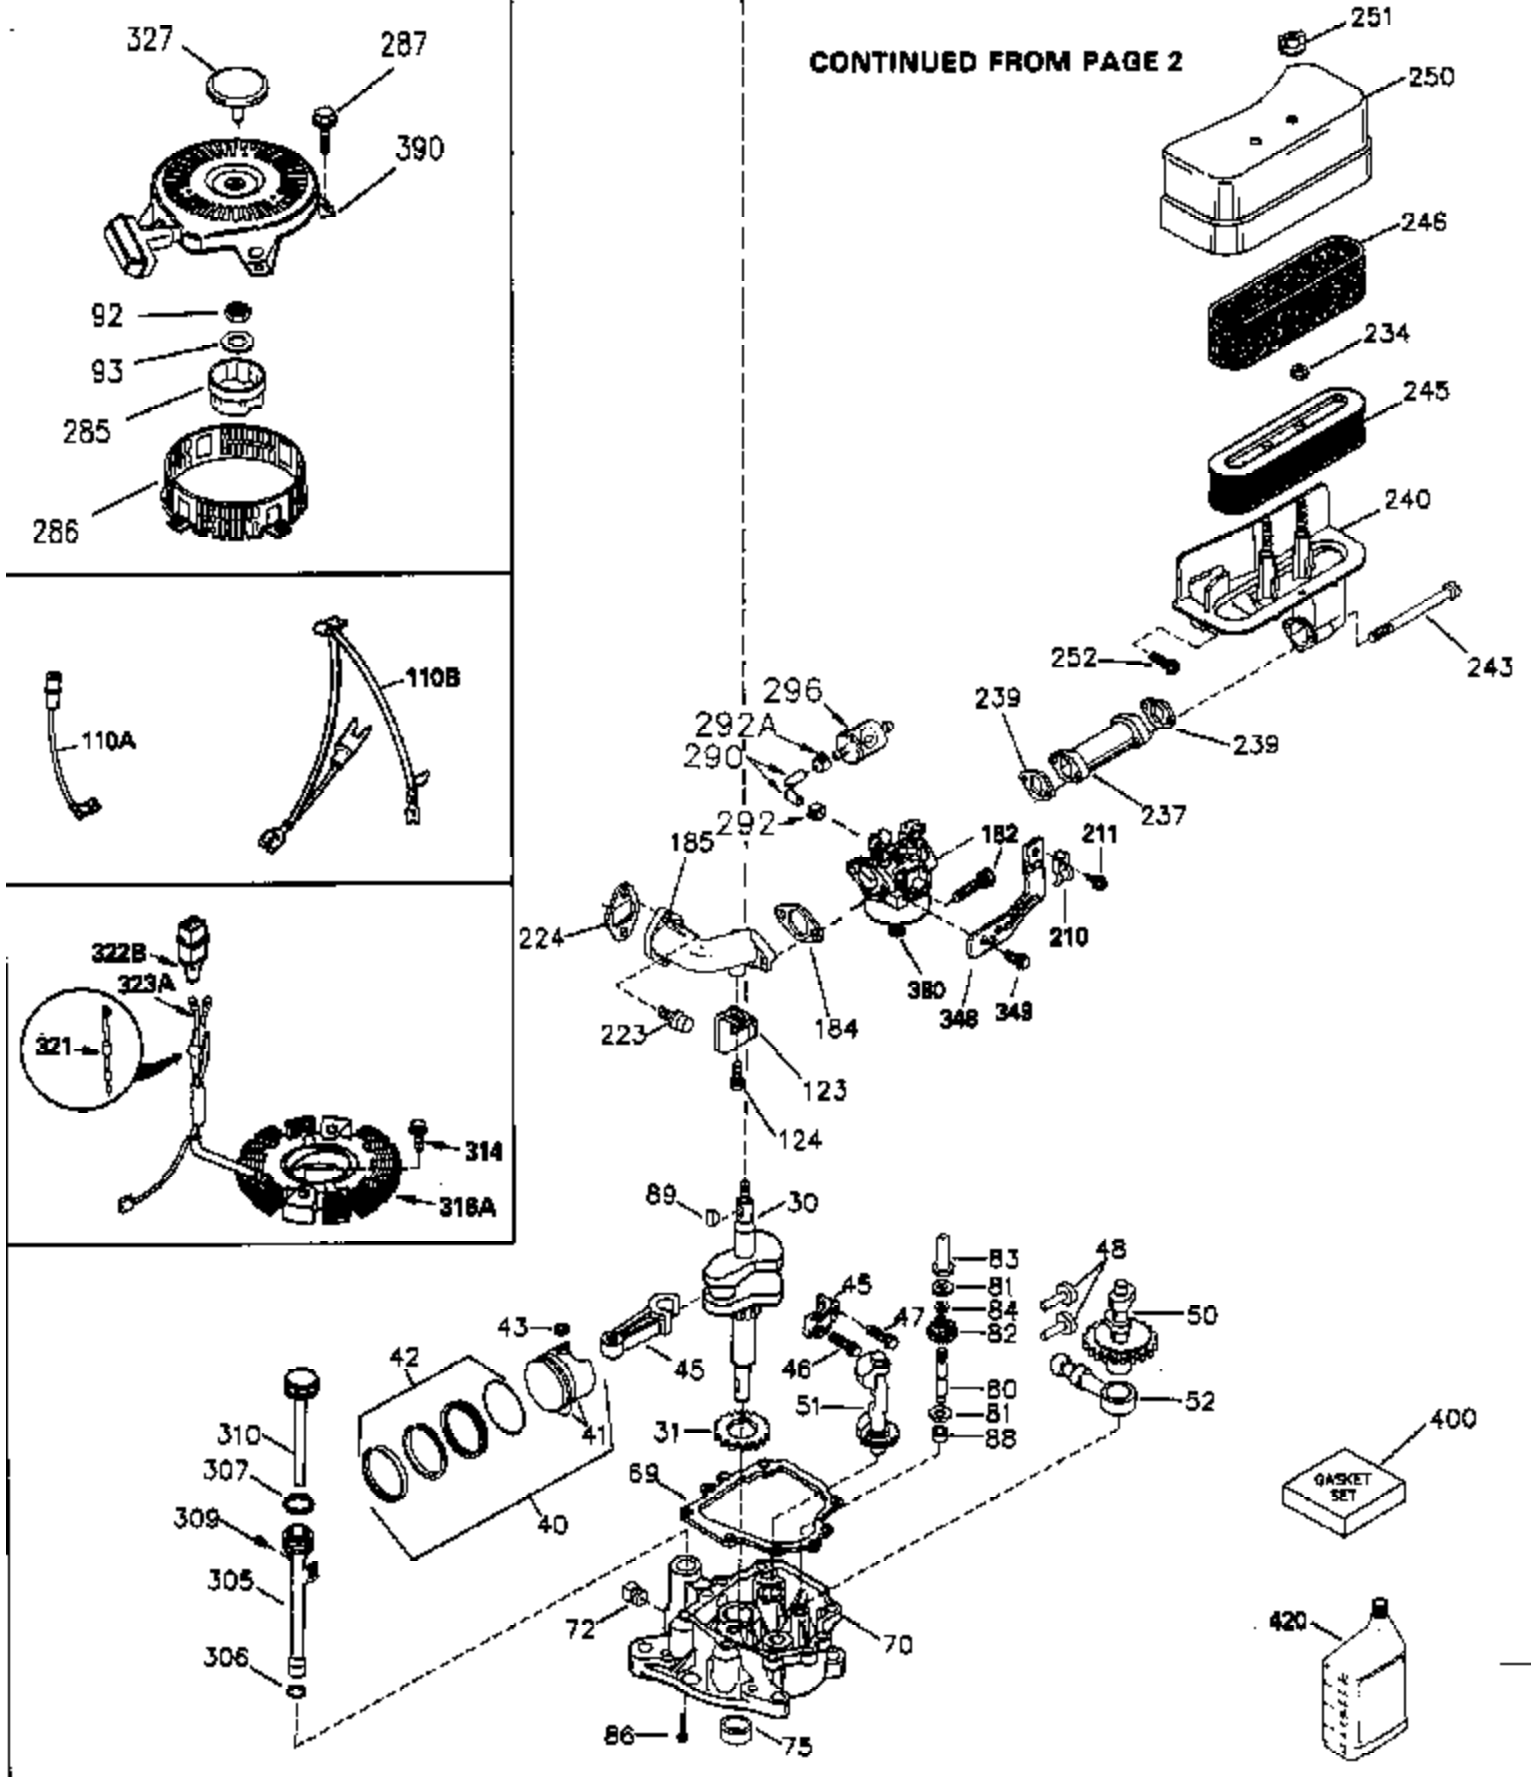

ILLUSTRATION SHOWS TYPICAL PARTS ONLY. ORDER BY PART NUMBER. PARTS NOT LISTED ARE SUPPLIED BY OEM.

Ref #	Part Number	Qty	Description
30	35335A	1	Crankshaft
31	35327	1	Counter-balance Gear (Mach)
40	35776	1	Piston,Pin & Ring Set (Std.) (Incl. Nos. 41, 42 & 43)
40	35777	1	Piston,Pin & Ring Set (.010") (Incl. Nos. 41, 42 & 43)
40	35778	1	Piston,Pin & Ring Set (.020") (Incl. Nos. 41, 42 & 43)
41	35773	1	Piston & Pin Ass'y. (Std.)(Includes No. 43)
41	35774	1	Piston & Pin Ass'y. (.010" Oversized) (Incl. No. 43)
41	35775	1	Piston & Pin Ass'y. (.020" Oversized) (Incl. No. 43)
42	35779	1	Ring Set (Std.)
42	35780	1	Ring Set (.010")
42	35781		Ring Set (.020")
45	35330A	1	Connecting Rod Ass'y. (Incl. Nos. 46 & 47)
46	650908	1	Bolt, Connecting Rod
47	650882	1	Bolt, Connecting Rod
48	35313	2	Valve Lifter
50	35939	1	Camshaft
51	35315A	1	Counter-balance Weight Ass'y
52	31356	1	Oil Pump (Mach)
69	35317	1	Engine Mounting Flange Gasket
70	35970	1	Engine Mounting Flange (Incl. Nos. 72, 75 & 80)
72	31927	1	Oil Drain Plug
75	35319	1	Oil Seal
80	35712	1	Governor Shaft
81	35479	1	Flat Washer
81	35479	1	Flat Washer
82	35321	1	Governor Gear Ass'y.
83	35322	1	Governor Spool
84	29193	1	Retaining Ring
86	650833	7	Screw, Hex Washer Hd. Powerlok, 1/4-20 x 1-3/16
88	31707A	1	Governor Gear Spacer
89	32589	1	Flywheel Key
92	650880	1	Flywheel Washer
93	650881	1	Flywheel Nut
123	35288	1	Intake Pipe Brace
124	650738	2	Screw, Hex Washer Spinlock Hd., Thread Forming, 1/4-20 x 5/8
182	650517	2	Screw, Hex Sems, 1/4-20 x 27/32
184	33263	1	Carburetor to Intake Pipe Gasket
185	35955	1	Intake Pipe (Mach)
210	27793	1	Conduit Clip
211	28942	1	Screw, Hex washer hd. Sems, 10-32 x 3/8
223	792028	2	Screw, Hex Hd. Sems, 5/16-18 x 7/8
224	35958	1	Intake Port Gasket
225	35286	1	Carburetor Tube
234	650825	2	Air Cleaner Nut
239	33629	2	Air Cleaner Elbow Gasket
240	35960	1	Air Cleaner Body Assy. (Inc. No. 239)
243	650875	2	Screw, Fil. hd. Sems, 10-32 x 5-1/4
245	35403	1	Air Cleaner Filter
246	35404	1	Pre-Air Filter
250	35961	1	Air Cleaner Cover
251	650886	2	Wing Nut
252	650887	1	Screw, Hex Washer Hd. Self-Drill, Self-Tap, 1/4-20 x 1
285	35985	1	Starter Hub
286	35446	1	Starter Screen
287	29752	4	Nut & Lockwasher Ass'y., 1/4-28
290	29774	1	Fuel Line (8.25")