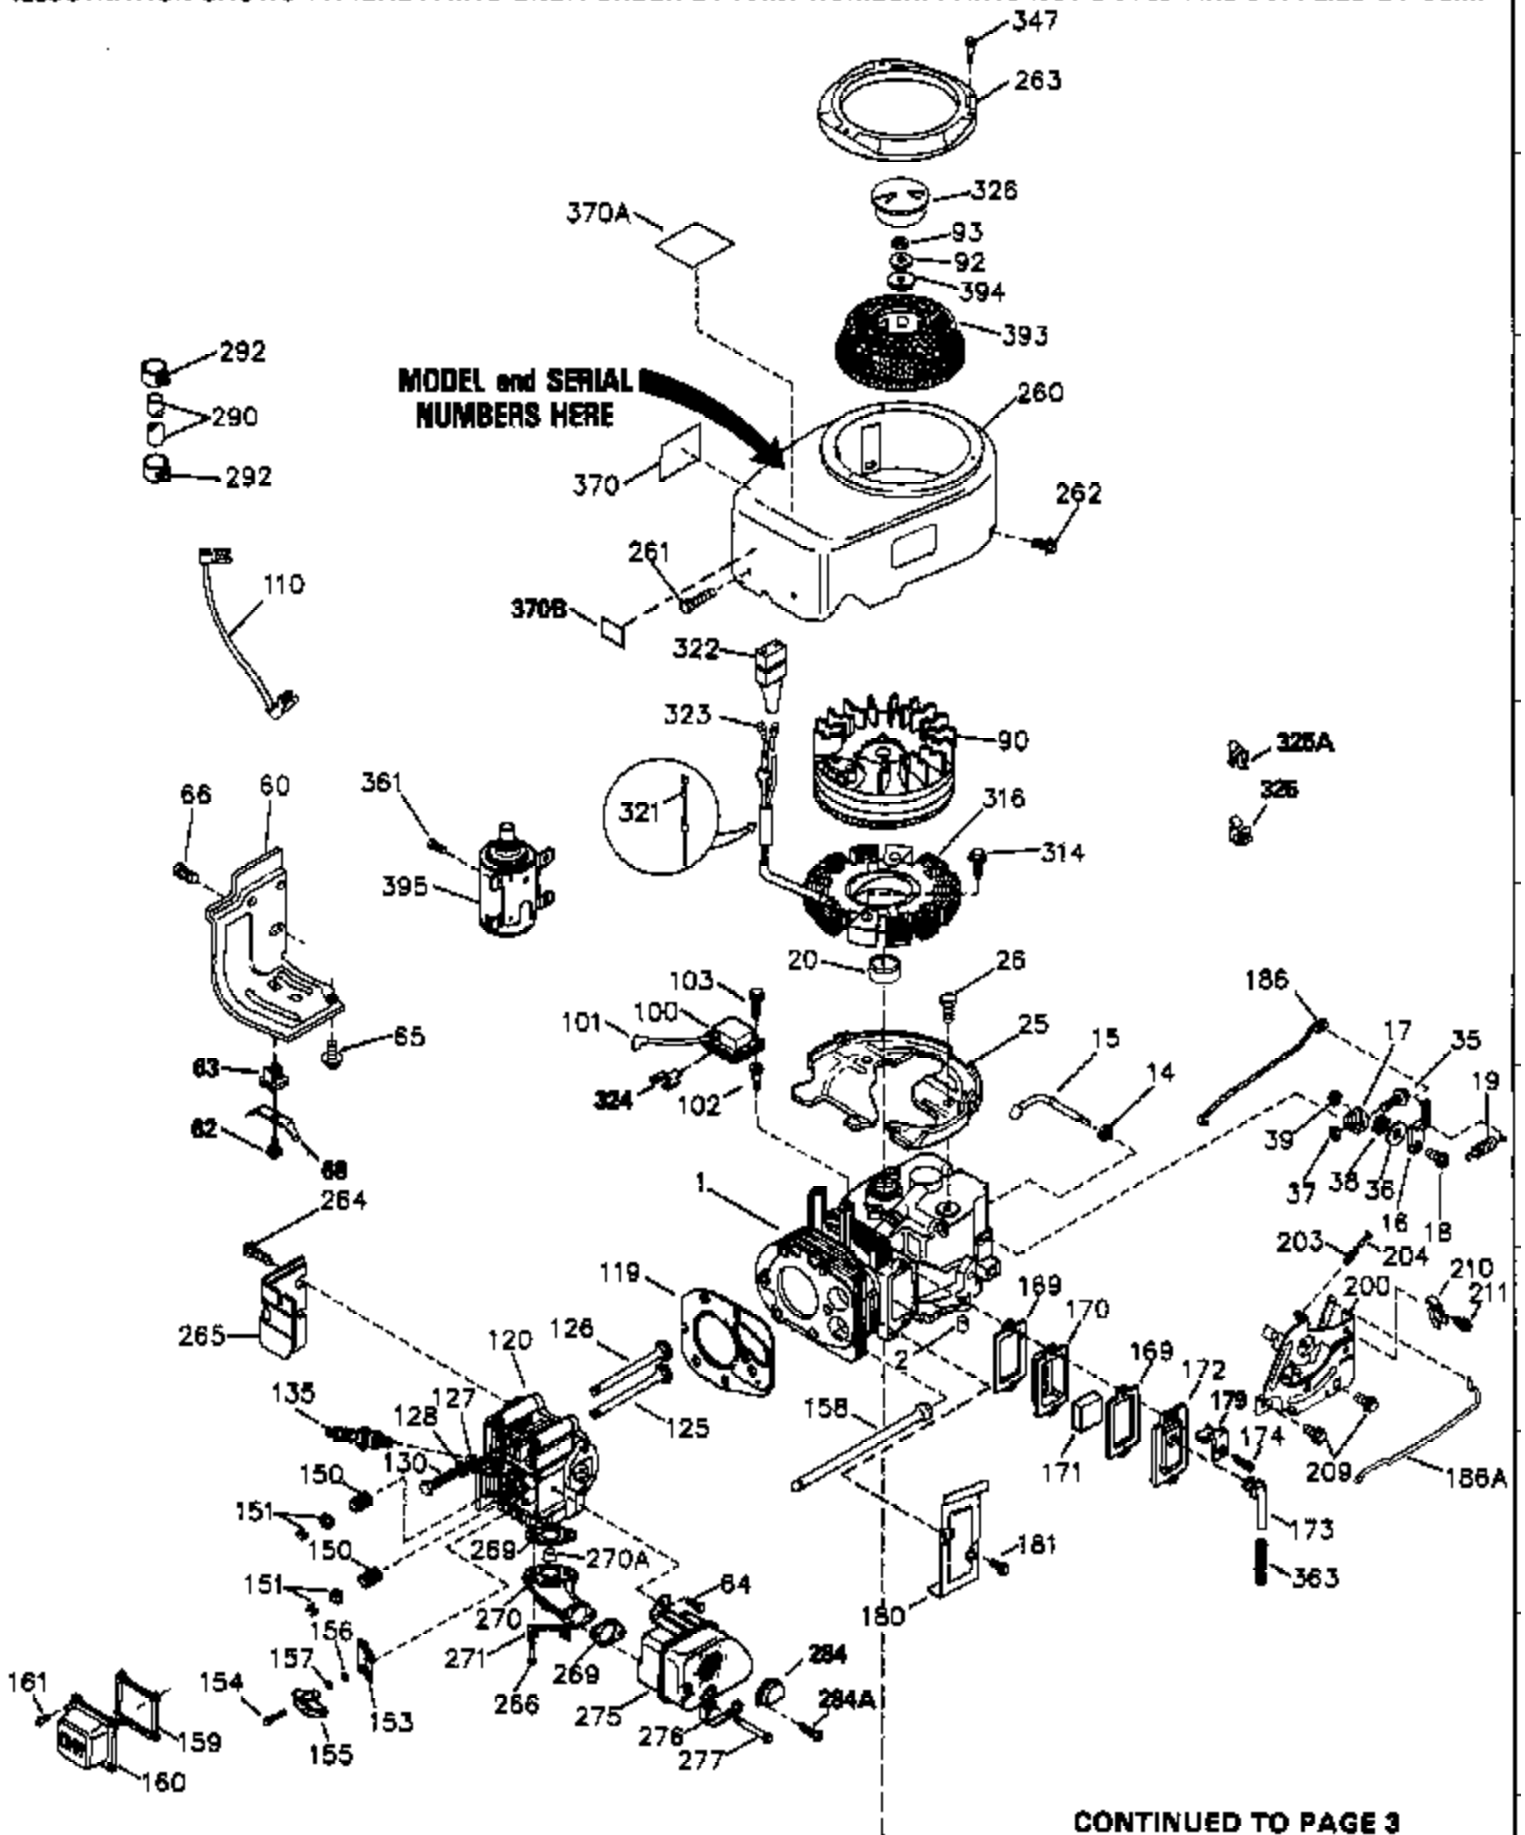

ILLUSTRATION SHOWS TYPICAL PARTS ONLY. ORDER BY PART NUMBER. PARTS NOT LISTED ARE SUPPLIED BY OEM.

CONTINUED TO PAGE 3

Engine Parts List #1

Ref #	Part Number	Qty	Description
1	35943	1	Cylinder (Includes Nos. 2 & 20)
2	27652	2	Dowel Pin
14	28277	1	Flat Washer
14	28277	1	Flat Washer
15	35324	1	Governor Rod
16	35520	1	Governor Lever
17	29916	1	Governor Lever Clamp
18	650548	1	Screw
19	35945	1	Control Spring
20	35319	1	Oil Seal
26	650561	2	Screw
35	29826	1	Governor Lever Screw
36	29918	1	E.T. Lock Washer
37	29216	1	Lock Nut
38	35772	2	Retainer Ring
38	29642	1	Retaining Ring
39	30322	1	Keys Nut & Washer
60	35316A	1	Blower Housing Extension
62	650760	1	Screw, Pan Hd. Taptite, 8-32 x 3/8
63	28545	1	Grommet
64	30063	1	Screw, Torx T-30 Hex washer hd. sems, 1/4-20 x 1/2
64	30063	1	Screw, Torx T-30 Hex Washer Hd. Sems, 1/4-20 x 1/2
65	650128	1	Screw, Hex Hd. Sems, 10-24 x 1/2
68	33356	1	Ground Terminal
90	611093	1	Flywheel Assy. (3 Amp w/ring gear)
92	650880	1	Flywheel Washer
93	650881	1	Flywheel Nut
100	35135	1	Solid State Ignition Module (Sparkie)
102	650872	2	Stud
103	650814	2	Screw, Torx T-15 Hex Washer Hd. Sems, 10-24 x 1
110	35195A	1	Ground Wire Assy.
119	35946	1	Head Gasket
120	35948	1	Cylinder Head
125	35308	1	Exhaust Valve (Stellite) (Std.)
125	35433	1	Exhaust Valve (1/32" Oversized)
126	35309	1	Intake Valve (Std.)
126	35432	1	Intake Valve (1/32" Oversized)
127	650691	6	Flat Washer
128	650690	6	Belleville Washer
130	650946	6	Head Bolt, Screw
135	34645	1	Spark Plug (RN4C or Equivalent)
150	33507	2	Valve Spring
151	33508	2	Valve Spring Cap
153	35949	1	Push Rod Guide
154	650945	1	Rocker Arm Stud
155	35950	1	Rocker Arm
156	650890	2	Internal Lock Washer
157	650947	1	Lock Nut
158	35951	2	Push Rod
159	35952	1	Rocker Arm Cover Gasket
160	35953	1	Rocker Arm Cover
161	30063	4	Screw, Torx T-30 Hex Washer Hd. 1/4-20 x 1/2
169	27896A	1	Valve Chamber Gasket
169	27896A	1	Valve Chamber Gasket
170	28423	1	Breather Body
171	28424	1	Filter Element
172	28425	1	Valve Spring Box Cover
173	35350	1	Breather Tube