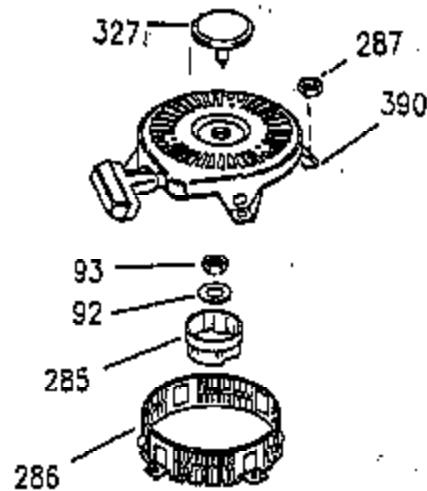

ILLUSTRATION SHOWS TYPICAL PARTS ONLY. ORDER PART NUMBER. PARTS NOT LISTED ARE SUPPLIED BY OEM.

Ref #	Part Number	Qty	Description
16	35520	1	Governor Lever
17	29916	1	Governor Lever Clamp
18	650548	1	Screw
19	35945	1	Control Spring
35	29826	1	Governor Lever Screw
36	29918	1	E.T. Lock Washer
37	29216	1	Lock Nut
39	30322	1	Keys Nut & Washer
92	650880	1	Flywheel Washer
93	650881	1	Flywheel Nut
186	35522	1	Throttle Link
186A	35957	1	Choke Link
200	35956	1	Control Bracket (Incl. Nos. 203 & 204)
203	33802	1	Compression Spring
204	650777	1	Filister Hd. Screw, 6-32 X 21/32"
209	650902	2	Screw, Hex Washer Hd. Sems, 10-32 x 7/16
210	27793	1	Conduit Clip
211	28942	1	Screw, Hex washer hd. Sems, 10-32 x 3/8
225	35286	1	Carburetor Tube
260	35964	1	Blower Housing
261	30063	2	Screw, Torx T-30 Hex Washer Hd. Sems, 1/4-20 x 1/2
314	650873	2	Screw, Hex Hd. Sems, 1/4-20 x 3/4
316	611116	1	Alternater Coil (3 Amp D.C. System) (Incl. Nos. 321, 322B & 323A)
321	611161	1	Diode Ass'y
322B	611117	1	Connector Body
323A	611118	1	Terminal Pin