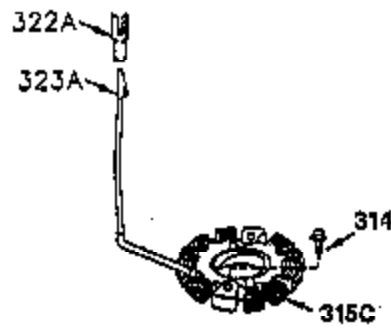

ILLUSTRATION SHOWS TYPICAL PARTS ONLY. ORDER PART NUMBER. PARTS NOT LISTED ARE SUPPLIED BY OEM.

Ref #	Part Number	Qty	Description
16	35520	1	Governor Lever
17	29916	1	Governor Lever Clamp
18	650548	1	Screw
19	35945	1	Control Spring
35	29826	1	Governor Lever Screw
36	29918	1	E.T. Lock Washer
37	29216	1	Lock Nut
39	30322	1	Keys Nut & Washer
92	650880	1	Flywheel Washer
93	650881	1	Flywheel Nut
186	35522	1	Throttle Link
186A	35957	1	Choke Link
200	35956	1	Control Bracket (Incl. Nos. 203 & 204)
203	33802	1	Compression Spring
204	650777	1	Filister Hd. Screw, 6-32 X 21/32"
209	650902	2	Screw, Hex Washer Hd. Sems, 10-32 x 7/16
210	27793	1	Conduit Clip
211	28942	1	Screw, Hex washer hd. Sems, 10-32 x 3/8
225	35286	1	Carburetor Tube
260	35964	1	Blower Housing
261	30063	2	Screw, Torx T-30 Hex Washer Hd. Sems, 1/4-20 x 1/2
314	650873	2	Screw, Hex Hd. Sems, 1/4-20 x 3/4
316	611116	1	Alternater Coil (3 Amp D.C. System) (Incl. Nos. 321, 322B & 323A)
321	611161	1	Diode Ass'y
322B	611117	1	Connector Body
323A	611118	1	Terminal Pin