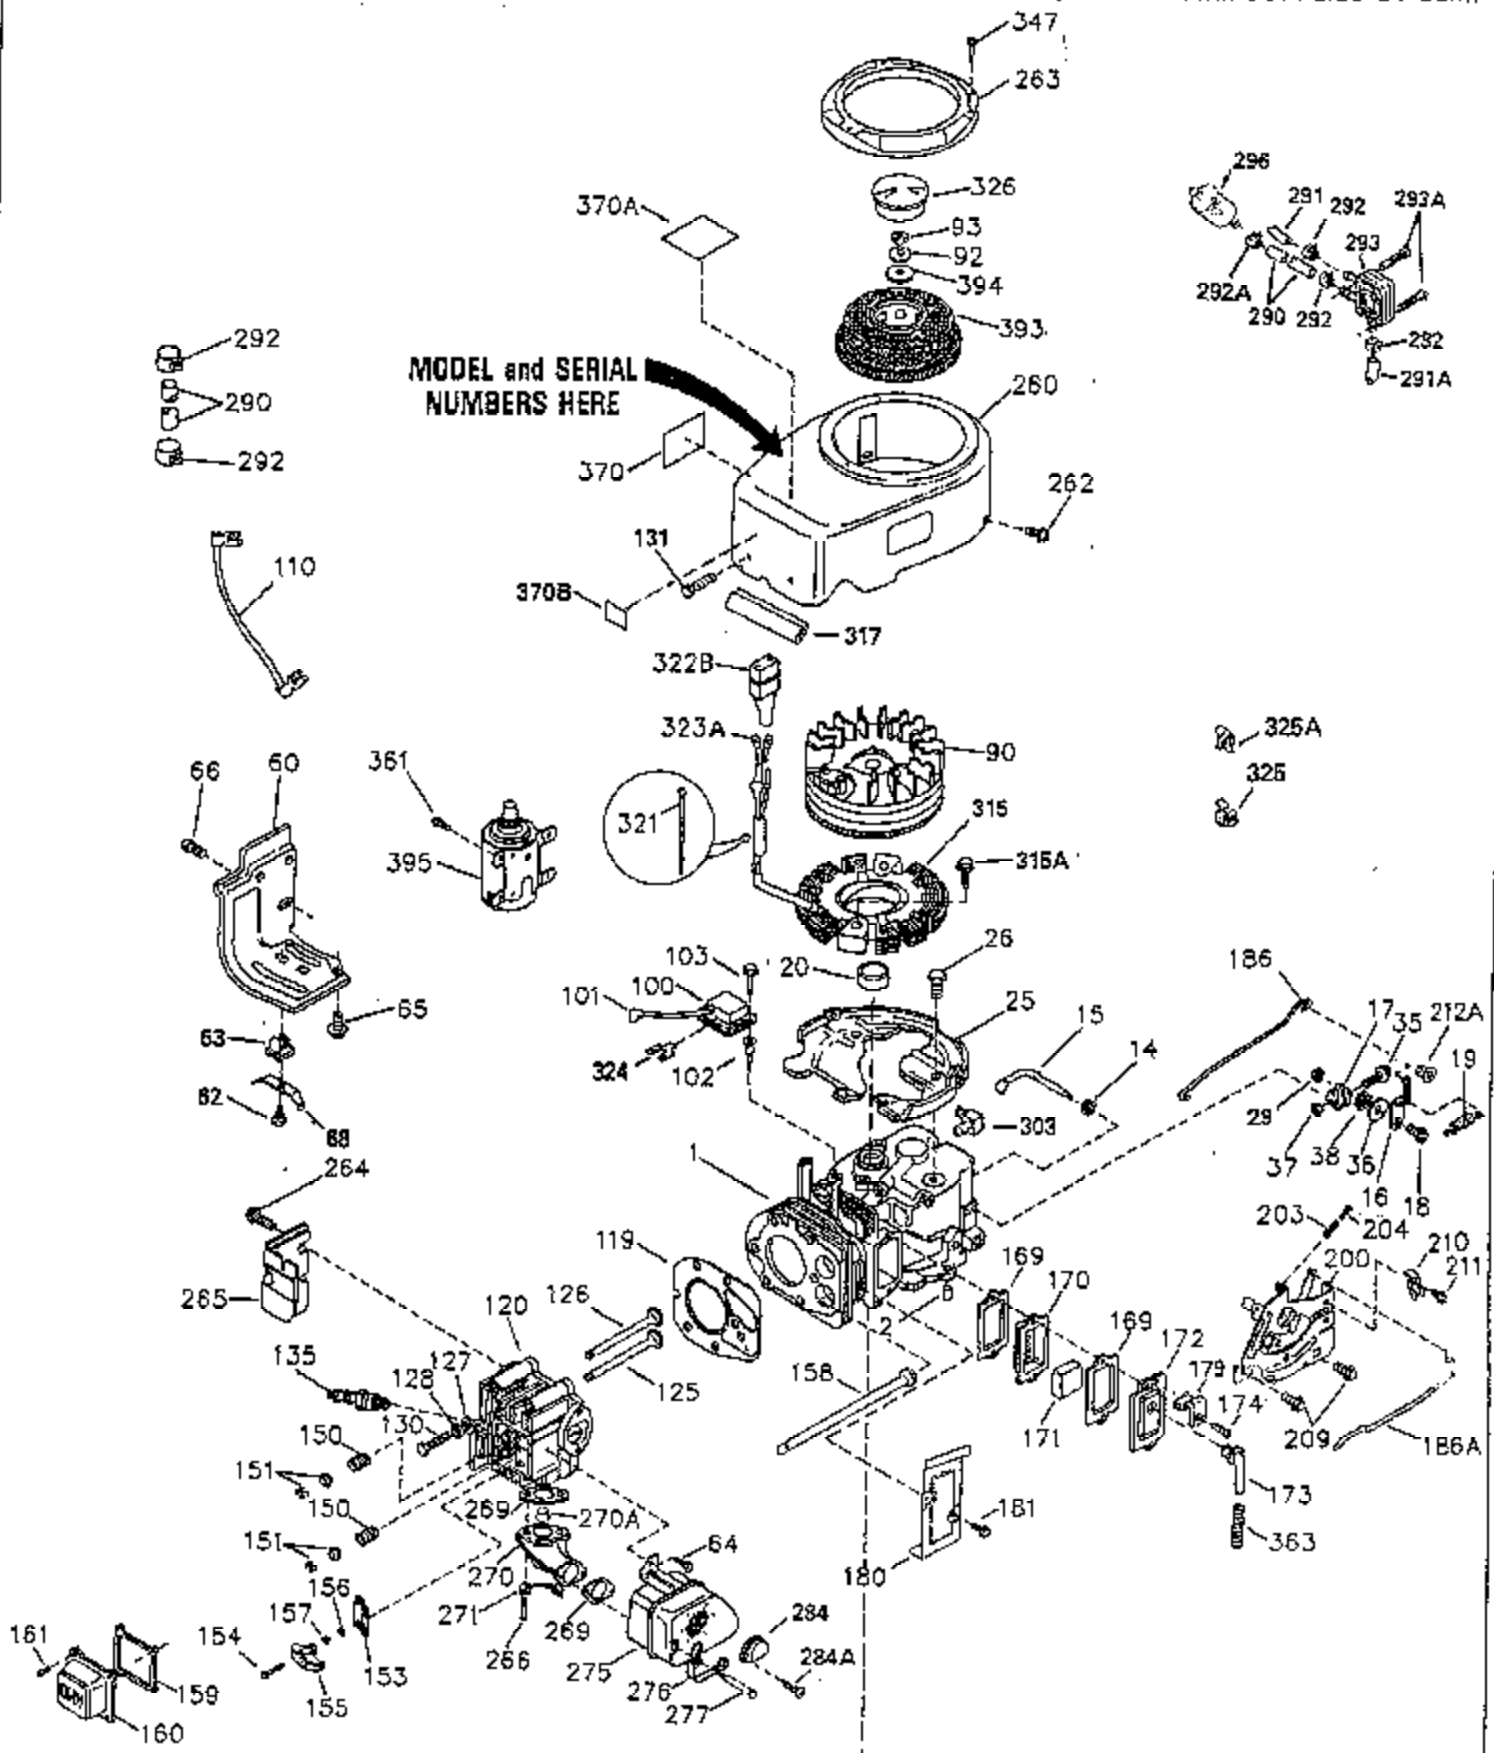

ILLUSTRATION SHOWS TYPICAL PARTS ONLY. ORDER BY PART NUMBER. PARTS NOT LISTED ARE SUPPLIED BY OEM.

CONTINUED TO PAGE 3

Ref #	Part Number	Qty	Description
1	35943	1	Cylinder (Includes Nos. 2 & 20)
2	27652	2	Dowel Pin
14	28277	1	Flat Washer
14	28277	1	Flat Washer
15	35324	1	Governor Rod
16	35520	1	Governor Lever
17	29916	1	Governor Lever Clamp
18	650548	1	Screw
19	35945	1	Control Spring
20	35319	1	Oil Seal
25	37861	1	Blower Housing Baffle
26	650561	2	Screw
35	29826	1	Governor Lever Screw
36	29918	1	E.T. Lock Washer
37	29216	1	Lock Nut
38	35772	2	Retainer Ring
38	29642	1	Retaining Ring
39	30322	1	Keeps Nut & Washer
60	35316A	1	Blower Housing Extension
62	650760	1	Screw, Pan Hd. Taptite, 8-32 x 3/8
63	28545	1	Grommet
64	30063	1	Screw, Torx T-30 Hex washer hd. sems, 1/4-20 x 1/2
64	30063	1	Screw, Torx T-30 Hex Washer Hd. Sems, 1/4-20 x 1/2
65	650128	1	Screw, Hex Hd. Sems, 10-24 x 1/2
68	33356	1	Ground Terminal
90	611116	1	Flywheel Assy. (3 Amp w/ring gear)
92	650880	1	Flywheel Washer
93	650881	1	Flywheel Nut
100	35135	1	Solid State Ignition Module (Sparkie)
102	650872	2	Stud
103	650814	2	Screw, Torx T-15 Hex Washer Hd. Sems, 10-24 x 1
110	35183	1	Ground Wire Ass'y.
119	35946	1	Head Gasket
120	35948	1	Cylinder Head
125	35308	1	Exhaust Valve (Stellite) (Std.)
125	35433	1	Exhaust Valve (1/32" Oversized)
126	35309	1	Intake Valve (Std.)
126	35432	1	Intake Valve (1/32" Oversized)
127	650691	6	Flat Washer
128	650690	6	Belleville Washer
130	650946	6	Head Bolt, Screw
135	34645	1	Spark Plug (RN4C or Equivalent)
150	33507	2	Spring Valve
151	33508	2	Valve Spring Cap
153	35949	1	Push Rod Guide
154	650945	1	Rocker Arm Stud
155	35950	1	Rocker Arm
156	650890	2	Internal Lock Washer
157	650947	1	Lock Nut
158	35951	2	Push Rod
159	35952	1	Rocker Arm Cover Gasket
160	35953	1	Rocker Arm Cover
161	30063	4	Screw, Torx T-30 Hex Washer Hd. 1/4-20 x 1/2
169	27896A	1	Valve Chamber Gasket
169	27896A	1	Valve Chamber Gasket
170	28423	1	Breather Body
171	28424	1	Filter Element
172	28425	1	Valve Spring Box Cover