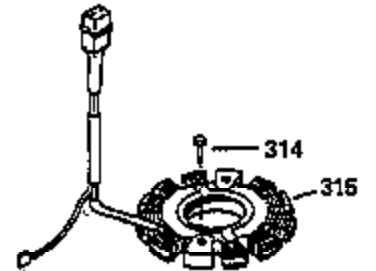

ILLUSTRATION SHOWS TYPICAL PARTS ONLY. ORDER PART NUMBER. PARTS NOT LISTED ARE SUPPLIED BY OEM.

Ref #	Part Number	Qty	Description
16	35520	1	Governor Lever
17	29916	1	Governor Lever Clamp
18	650548	1	Screw
19	35945	1	Control Spring
35	29826	1	Governor Lever Screw
36	29918	1	E.T. Lock Washer
37	29216	1	Lock Nut
39	30322	1	Keys Nut & Washer
92	650880	1	Flywheel Washer
93	650881	1	Flywheel Nut
186	35522	1	Throttle Link
186A	35957	1	Choke Link
200	35956	1	Control Bracket (Incl. Nos. 203 & 204)
203	33802	1	Compression Spring
204	650777	1	Filister Hd. Screw, 6-32 X 21/32"
209	650902	2	Screw, Hex Washer Hd. Sems, 10-32 x 7/16
210	27793	1	Conduit Clip
211	28942	1	Screw, Hex washer hd. Sems, 10-32 x 3/8
225	35286	1	Carburetor Tube
260	35964	1	Blower Housing
261	30063	2	Screw, Torx T-30 Hex Washer Hd. Sems, 1/4-20 x 1/2
314	650873	2	Screw, Hex Hd. Sems, 1/4-20 x 3/4
316	611116	1	Alternater Coil (3 Amp D.C. System) (Incl. Nos. 321, 322B & 323A)
321	611161	1	Diode Ass'y
322B	611117	1	Connector Body
323A	611118	1	Terminal Pin