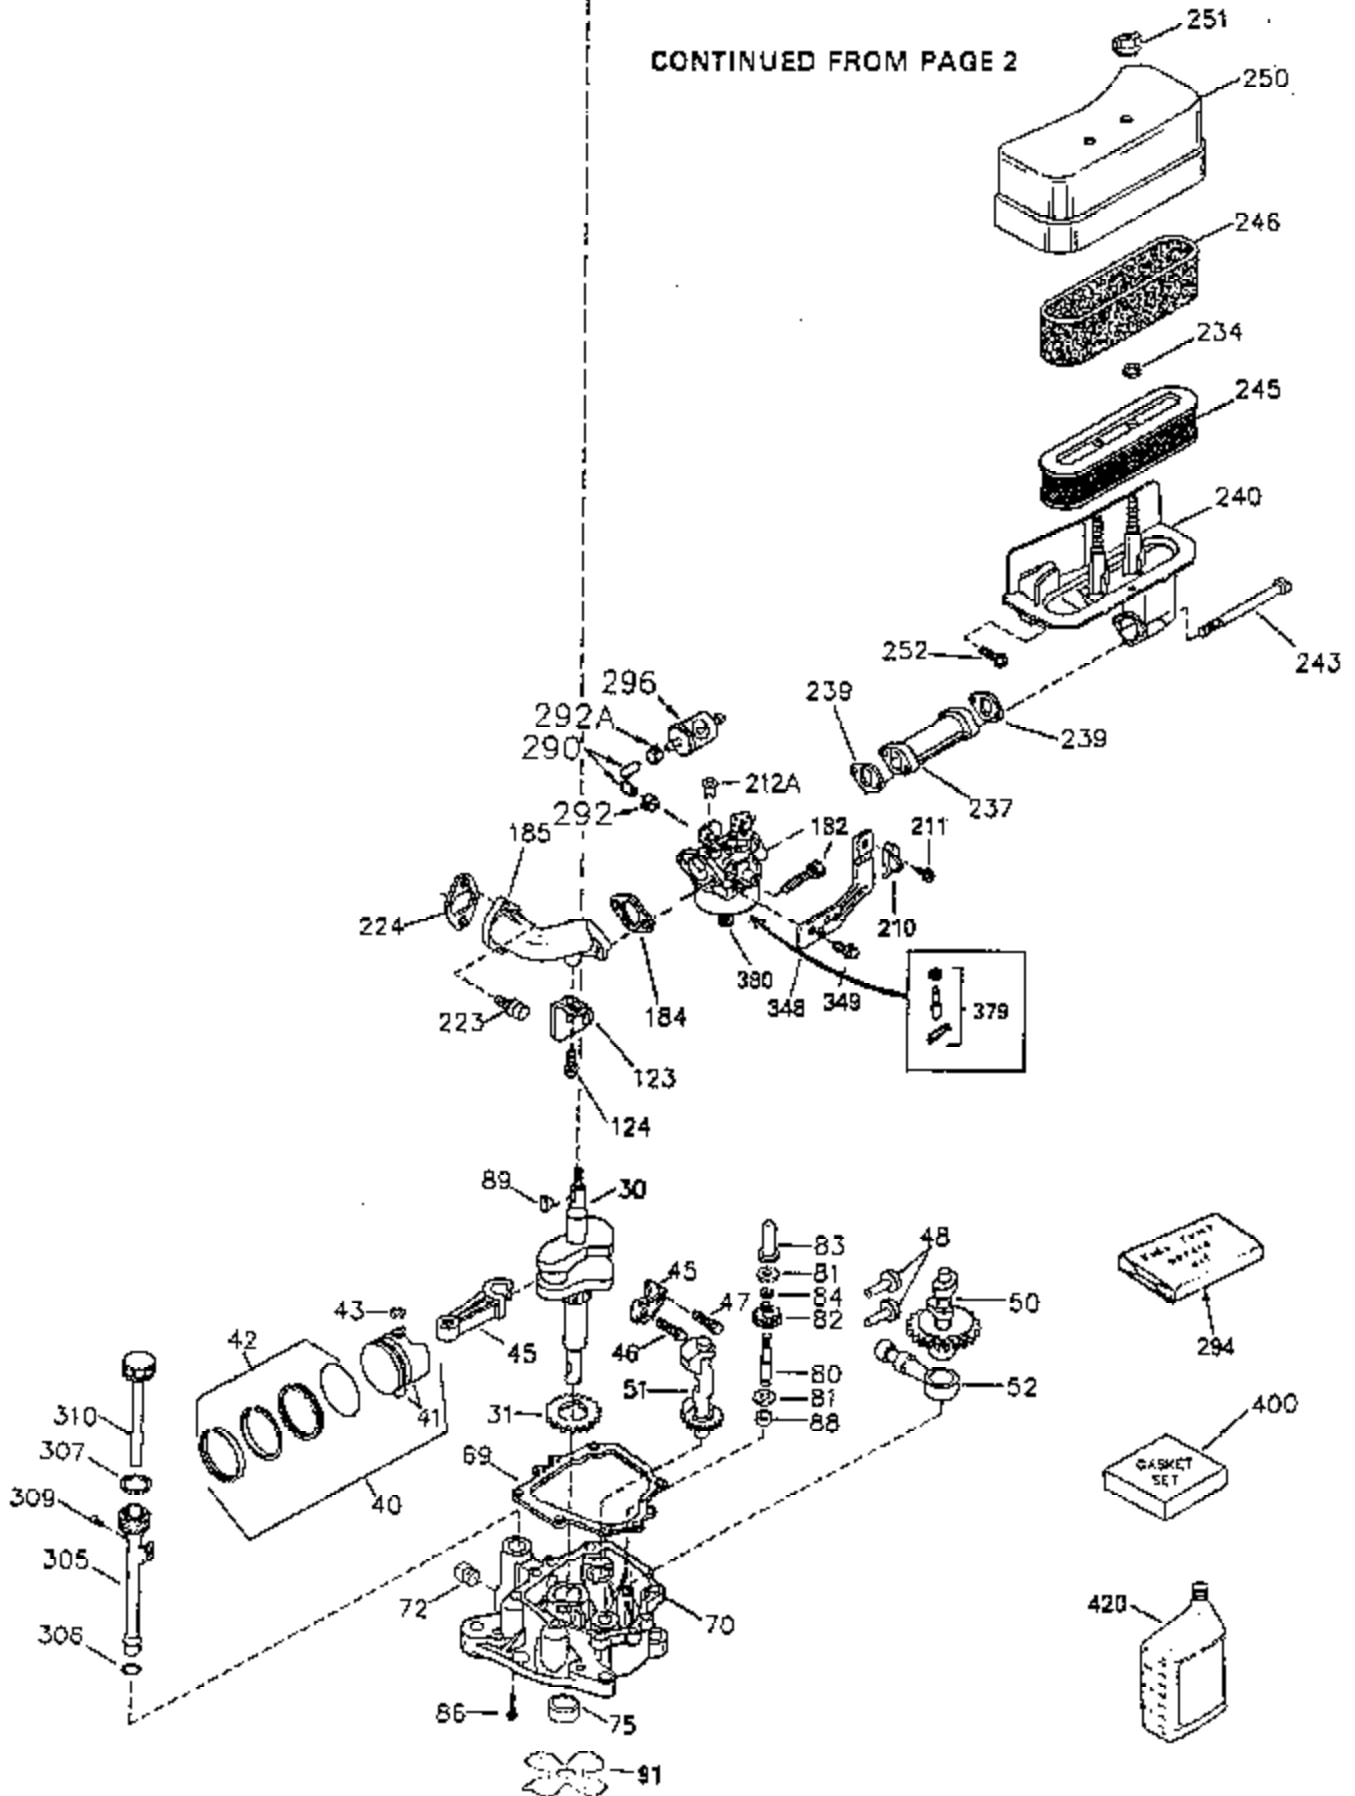

ILLUSTRATION SHOWS TYPICAL PARTS ONLY. ORDER BY PART NUMBER. PARTS NOT LISTED ARE SUPPLIED BY OEM.

CONTINUED FROM PAGE 2

Ref #	Part Number	Qty	Description
30	35336B	1	Crankshaft
31	35327	1	Counter-balance Gear (Mach)
39	30322	1	Keys Nut & Washer
40	35776	1	Piston,Pin & Ring Set (Std.) (Incl. Nos. 41, 42 & 43)
40	35777	1	Piston,Pin & Ring Set (.010") (Incl. Nos. 41, 42 & 43)
40	35778	1	Piston,Pin & Ring Set (.020") (Incl. Nos. 41, 42 & 43)
41	35773	1	Piston & Pin Ass'y. (Std.)(Includes No. 43)
41	35774	1	Piston & Pin Ass'y. (.010" Oversized) (Incl. No. 43)
41	35775	1	Piston & Pin Ass'y. (.020" Oversized) (Incl. No. 43)
42	35779	1	Ring Set (Std.)
42	35780	1	Ring Set (.010")
42	35781	1	Ring Set (.020")
45	35330A	1	Connecting Rod Ass'y. (Incl. Nos. 46 & 47)
46	650908	1	Bolt, Connecting Rod
47	650882	1	Bolt, Connecting Rod
48	35313	2	Valve Lifter
50	35939	1	Camshaft
51	35315A	1	Counter-balance Weight Ass'y
52	31356	1	Oil Pump (Mach)
69	35317	1	Engine Mounting Flange Gasket
70	35970	1	Engine Mounting Flange (Incl. Nos. 72, 75 & 80)
72	31927	1	Oil Drain Plug
75	35319	1	Oil Seal
80	35712	1	Governor Shaft
81	35479	1	Flat Washer
81	35479	1	Flat Washer
82	35321	1	Governor Gear Ass'y.
83	35322	1	Governor Spool
84	29193	1	Retaining Ring
86	650833	7	Screw, Hex Washer Hd. Powerlok, 1/4-20 x 1-3/16
88	31707A	1	Governor Gear Spacer
89	32589	1	Flywheel Key
123	35288	1	Intake Pipe Brace
124	650738	2	Screw, Hex Washer Spinlock Hd., Thread Forming, 1/4-20 x 5/8
182	650517	2	Screw, Hex Sems, 1/4-20 x 27/32
184	33263	1	Carburetor to Intake Pipe Gasket
185	35955	1	Intake Pipe (Mach)
210	27793	1	Conduit Clip
211	28942	1	Screw, Hex washer hd. Sems, 10-32 x 3/8
223	792028	2	Screw, Hex Hd. Sems, 5/16-18 x 7/8
224	35958	1	Intake Port Gasket
225	35286	1	Carburetor Tube
234	650825	2	Air Cleaner Nut
239	33629	2	Air Cleaner Elbow Gasket
240	35960	1	Air Cleaner Body Assy. (Inc. No. 239)
243	650875	2	Screw, Fil. hd. Sems, 10-32 x 5-1/4
245	35403	1	Air Cleaner Filter
246	35404	1	Pre-Air Filter
250	35961	1	Air Cleaner Cover
251	650886	2	Wing Nut
252	650887	1	Screw, Hex Washer Hd. Self-Drill, Self-Tap, 1/4-20 x 1
261	30063	2	Screw, Torx T-30 Hex Washer Hd. Sems, 1/4-20 x 1/2
290	30705	1	Fuel Line (11.00")
292	26460	1	Fuel Line Clamp
292A	35864	1	Fuel Filter Clamp
296	34279B	1	Fuel Filter Ass'y