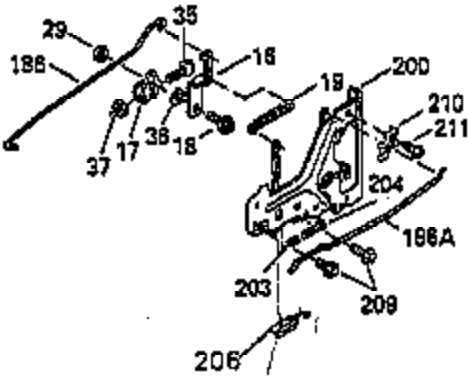

ILLUSTRATION SHOWS TYPICAL PARTS ONLY. ORDER PART NUMBER. PARTS NOT LISTED ARE SUPPLIED BY OEM.

Ref #	Part Number	Qty	Description
16	35520	1	Governor Lever
17	29916	1	Governor Lever Clamp
18	650548	1	Screw
19	35945	1	Control Spring
35	29826	1	Governor Lever Screw
36	29918	1	E.T. Lock Washer
37	29216	1	Lock Nut
39	30322	1	Keys Nut & Washer
92	650880	1	Flywheel Washer
93	650881	1	Flywheel Nut
186	35522	1	Throttle Link
186A	35957	1	Choke Link
200	35956	1	Control Bracket (Incl. Nos. 203 & 204)
203	33802	1	Compression Spring
204	650777	1	Filister Hd. Screw, 6-32 X 21/32"
209	650902	2	Screw, Hex Washer Hd. Sems, 10-32 x 7/16
210	27793	1	Conduit Clip
211	28942	1	Screw, Hex washer hd. Sems, 10-32 x 3/8
225	35286	1	Carburetor Tube
260	35964	1	Blower Housing
261	30063	2	Screw, Torx T-30 Hex Washer Hd. Sems, 1/4-20 x 1/2
314	650873	2	Screw, Hex Hd. Sems, 1/4-20 x 3/4
316	611116	1	Alternater Coil (3 Amp D.C. System) (Incl. Nos. 321, 322B & 323A)
321	611161	1	Diode Ass'y
322B	611117	1	Connector Body
323A	611118	1	Terminal Pin