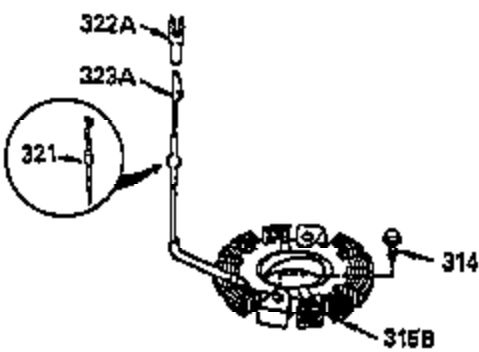

ILLUSTRATION SHOWS TYPICAL PARTS ONLY. ORDER PART NUMBER. PARTS NOT LISTED ARE SUPPLIED BY OEM.

Ref #	Part Number	Qty	Description
16	35520	1	Governor Lever
17	29916	1	Governor Lever Clamp
18	650548	1	Screw
19	35945	1	Control Spring
35	29826	1	Governor Lever Screw
36	29918	1	E.T. Lock Washer
37	29216	1	Lock Nut
39	30322	1	Keys Nut & Washer
92	650880	1	Flywheel Washer
93	650881	1	Flywheel Nut
186	35522	1	Throttle Link
186A	35957	1	Choke Link
200	35956	1	Control Bracket (Incl. Nos. 203 & 204)
203	33802	1	Compression Spring
204	650777	1	Filister Hd. Screw, 6-32 X 21/32"
209	650902	2	Screw, Hex Washer Hd. Sems, 10-32 x 7/16
210	27793	1	Conduit Clip
211	28942	1	Screw, Hex washer hd. Sems, 10-32 x 3/8
225	35286	1	Carburetor Tube
260	35964	1	Blower Housing
261	30063	2	Screw, Torx T-30 Hex Washer Hd. Sems, 1/4-20 x 1/2
314	650873	2	Screw, Hex Hd. Sems, 1/4-20 x 3/4
316	611116	1	Alternater Coil (3 Amp D.C. System) (Incl. Nos. 321, 322B & 323A)
321	611161	1	Diode Ass'y
322B	611117	1	Connector Body
323A	611118	1	Terminal Pin