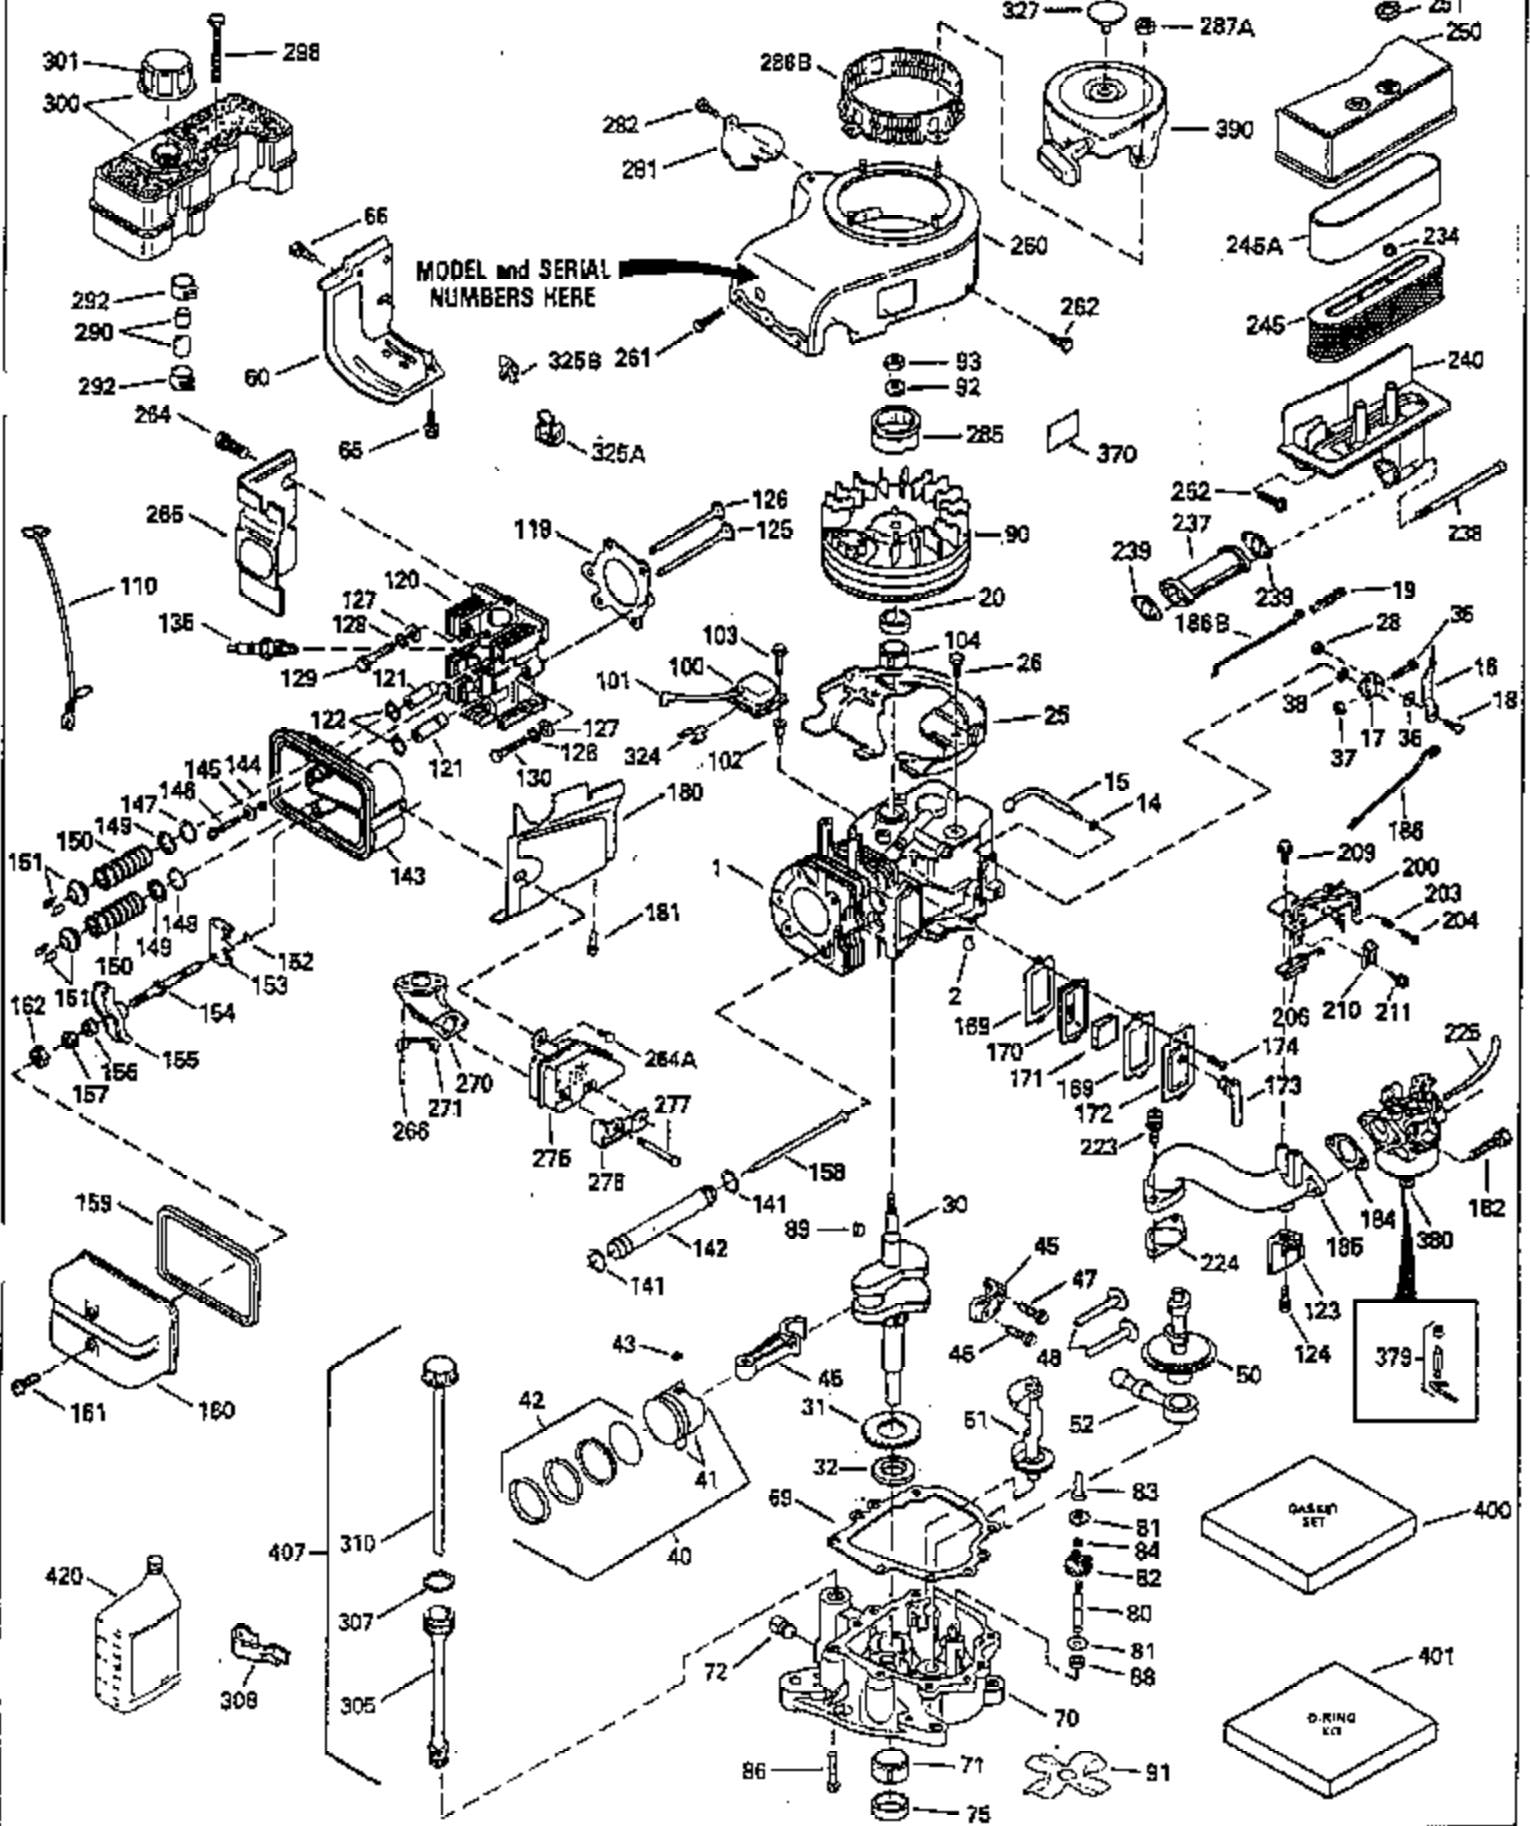

ILLUSTRATION SHOWS TYPICAL PARTS ONLY. ORDER BY PART NUMBER. PARTS NOT LISTED ARE SUPPLIED BY OEM.

Ref #	Part Number	Qty	Description
1	35323A	1	Cylinder (Incl. 2 & 20)
2	27652	2	Dowel Pin
14	28277	2	Washer
15	35324	1	Governor Rod
16	35520	1	Governor Lever
17	29916	1	Governor Lever Clamp
18	650548	1	Screw, 8-32 x 5/16"
19	35945	1	Extension Spring
20	35319	1	Oil Seal
25	35326	1	Blower Housing Baffle
26	650561	2	Screw, 1/4-20 x 5/8"
28	30322	1	Lock Nut, 8-32
30	35336B	1	Crankshaft
31	35327	1	Counterbalance Gear
35	29826	1	Screw, 10-32 x 3/4"
36	29918	1	Lock Washer
37	29216	1	Lock Nut, 10-32
38	29642	1	Retaining Ring
40	35776	1	Piston, Pin & Ring Set (Std.)
40	35777	1	Piston, Pin & Ring Set (.010" OS)
40	35778	1	Piston, Pin & Ring Set (.020" OS)
41	35773	1	Piston & Pin Ass'y. (Std.) (Incl. 43)
41	35774	1	Piston & Pin Ass'y. (.010" OS) (Incl. 43)
41	35775	1	Piston & Pin Ass'y. (.020" OS) (Incl. 43)
42	35779	1	Ring Set (Std.)
42	35780	1	Ring Set (.010" OS)
42	35781	1	Ring Set (.020" OS)
43	35772	2	Piston Pin Retaining Ring
45	35330A	1	Connecting Rod Ass'y. (Incl. 46 & 47)
46	650908	1	Connecting Rod Bolt
47	650882	1	Connecting Rod Bolt
48	35313	2	Valve Lifter
50	35939	1	Camshaft (MCR)
51	35315A	1	Counterbalance Weight
52	31356	1	Oil Pump Ass'y.
60	35316	1	Blower Housing Extension
64	30063	1	Screw, Torx T-30, 1/4-20 x 1/2"
65	650128	1	Screw, 10-24 x 1/2"
66	30063	1	Screw, Torx T-30, 1/4-20 x 1/2"
69	35317	1	* Mounting Flange Gasket
70	35711A	1	Mounting Flange (Incl. 72, 75 & 80)
72	31927	1	Oil Drain Plug
75	35319	1	Oil Seal
80	35712	1	Governor Shaft
81	35479	2	Washer
82	35321	1	Governor Gear Ass'y.
83	35322	1	Governor Spool
84	29193	1	Retaining Ring
86	650833	7	Screw, 1/4-20 x 1-3/16"
88	31707A	1	Spacer
89	32589	1	Flywheel Key
90	611177	1	Flywheel (W/Ring Gear)
91	35935	1	Crankshaft Fan
92	650880	1	Lock Washer
93	650881	1	Flywheel Nut
100	35135	1	Solid State Ignition
101	610118	1	Spark Plug Cover
102	650872	2	Solid State Mounting Stud