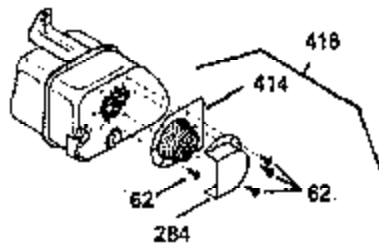

ILLUSTRATION SHOWS TYPICAL PARTS ONLY. ORDER BY PART NUMBER. PARTS NOT LISTED ARE SUPPLIED BY OEM. .

Ref #	Part Number	Qty	Description
64	30063	1	Screw, Torx T-30, 1/4-20 x 1/2"
245	35403	1	Air Cleaner Filter (Incl. 234)
262	29747B	2	Screw, Torx T-40, 5/16-24 x 21/32"
286A	35792	1	Debris Screen
287	650936	1	Screw, 10-32 x 13/32"
290	30705	1	Fuel Line
292	26460	2	Fuel Line Clamp
296	34279B	1	Fuel Filter (Incl. 292)
308A	33997	1	Fill Tube Clip
380	632490	1	Carburetor (Incl. 184)

ILLUSTRATION SHOWS TYPICAL PARTS ONLY. ORDER BY PART NUMBER. PARTS NOT LISTED ARE SUPPLIED BY OEM.

**OPTIONAL ELECTRIC STARTER MOTOR**

**OPTIONAL SPARK ARRESTOR**

**OPTIONAL DEBRIS SCREEN**

Ref #	Part Number	Qty	Description
16	35520	1	Governor Lever
17	29916	1	Governor Lever Clamp
18	650548	1	Screw, 8-32 x 5/16"
19	35945	1	Extension Spring
28	30322	1	Lock Nut, 8-32
35	29826	1	Screw, 10-32 x 3/4"
36	29918	1	Lock Washer
37	29216	1	Lock Nut, 10-32
38	29642	1	Retaining Ring
60	35316	1	Blower Housing Extension
62	650760	1	Screw, 8-32 x 3/8"
63	28545	1	Grommet
64	30063	1	Screw, Torx T-30, 1/4-20 x 1/2"
65	650128	1	Screw, 10-24 x 1/2"
66	30063	1	Screw, Torx T-30, 1/4-20 x 1/2"
68	33356	1	Ground Terminal
172	28425	1	Valve Cover
173	35350	1	Breather Tube
174	650128	2	Screw, 10-24 x 1/2"
182	650517	2	Screw, 1/4-20 x 27/32"
186	35522	1	Governor Link
186A	35957	1	Choke Link
210	27793	1	Conduit Clip
211	28942	1	Screw, 10-32 x 3/8"
319	650735	2	Screw, 10-24 x 3/8"
320	611175	1	Regulator (5 Amp DC)
363	34148	1	Spring
380	632490	1	Carburetor (Incl. 184)

ILLUSTRATION SHOWS TYPICAL PARTS ONLY. ORDER BY PART NUMBER. PARTS NOT LISTED ARE SUPPLIED BY OEM.

Ref #	Part Number	Qty	Description
64	30063	1	Screw, Torx T-30, 1/4-20 x 1/2"
110A	36225	1	Ground Wire
314	650873	2	Screw, 1/4-20 X 3/4"
315	611176	1	Alternator Coil (5 Amp DC) (Incl. 322 & 323)
322	611117	1	Connector Body
323	611118	1	Terminal