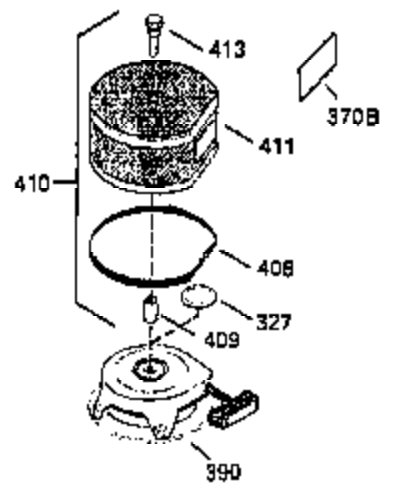

ILLUSTRATION SHOWS TYPICAL PARTS ONLY. ORDER BY PART NUMBER. PARTS NOT LISTED ARE SUPPLIED BY OEM. .

Ref #	Part Number	Qty	Description
64	30063	1	Screw, Torx T-30, 1/4-20 x 1/2"
245	35403	1	Air Cleaner Filter (Incl. 234)
262	29747B	2	Screw, Torx T-40, 5/16-24 x 21/32"
286A	35792	1	Debris Screen
287	650936	1	Screw, 10-32 x 13/32"
290	30705	1	Fuel Line
292	26460	2	Fuel Line Clamp
296	34279B	1	Fuel Filter (Incl. 292)
308A	33997	1	Fill Tube Clip
380	632490	1	Carburetor (Incl. 184)

ILLUSTRATION SHOWS TYPICAL PARTS ONLY. ORDER BY PART NUMBER. PARTS NOT LISTED ARE SUPPLIED BY OEM.

**OPTIONAL ELECTRIC STARTER MOTOR**

**OPTIONAL SPARK ARRESTOR**

**OPTIONAL DEBRIS SCREEN**

Ref #	Part Number	Qty	Description
16	35520	1	Governor Lever
17	29916	1	Governor Lever Clamp
18	650548	1	Screw, 8-32 x 5/16"
19	35945	1	Extension Spring
28	30322	1	Lock Nut, 8-32
35	29826	1	Screw, 10-32 x 3/4"
36	29918	1	Lock Washer
37	29216	1	Lock Nut, 10-32
38	29642	1	Retaining Ring
60	35316	1	Blower Housing Extension
62	650760	1	Screw, 8-32 x 3/8"
63	28545	1	Grommet
64	30063	1	Screw, Torx T-30, 1/4-20 x 1/2"
65	650128	1	Screw, 10-24 x 1/2"
66	30063	1	Screw, Torx T-30, 1/4-20 x 1/2"
68	33356	1	Ground Terminal
172	28425	1	Valve Cover
173	35350	1	Breather Tube
174	650128	2	Screw, 10-24 x 1/2"
182	650517	2	Screw, 1/4-20 x 27/32"
186	35522	1	Governor Link
186A	35957	1	Choke Link
210	27793	1	Conduit Clip
211	28942	1	Screw, 10-32 x 3/8"
319	650735	2	Screw, 10-24 x 3/8"
320	611175	1	Regulator (5 Amp DC)
363	34148	1	Spring
380	632490	1	Carburetor (Incl. 184)

ILLUSTRATION SHOWS TYPICAL PARTS ONLY. ORDER BY PART NUMBER. PARTS NOT LISTED ARE SUPPLIED BY OEM.

Ref #	Part Number	Qty	Description
64	30063	1	Screw, Torx T-30, 1/4-20 x 1/2"
110A	36225	1	Ground Wire
314	650873	2	Screw, 1/4-20 X 3/4"
315	611176	1	Alternator Coil (5 Amp DC) (Incl. 322 & 323)
322	611117	1	Connector Body
323	611118	1	Terminal