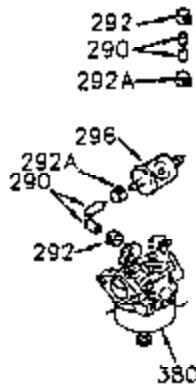

ILLUSTRATION SHOWS TYPICAL PARTS ONLY. ORDER BY PART NUMBER. PARTS NOT LISTED ARE SUPPLIED BY OEM. .

Ref #	Part Number	Qty	Description
64	30063	1	Screw, Torx T-30, 1/4-20 x 1/2"
245	35403	1	Air Cleaner Filter (Incl. 234)
262	29747B	2	Screw, Torx T-40, 5/16-24 x 21/32"
286A	35792	1	Debris Screen
287	650936	1	Screw, 10-32 x 13/32"
290	30705	1	Fuel Line
292	26460	2	Fuel Line Clamp
296	34279B	1	Fuel Filter (Incl. 292)
308A	33997	1	Fill Tube Clip
380	632490	1	Carburetor (Incl. 184)