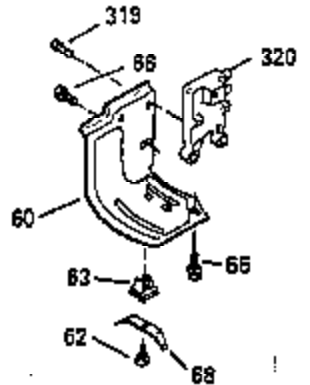

ILLUSTRATION SHOWS TYPICAL PARTS ONLY. ORDER BY PART NUMBER. PARTS NOT LISTED ARE SUPPLIED BY OEM.