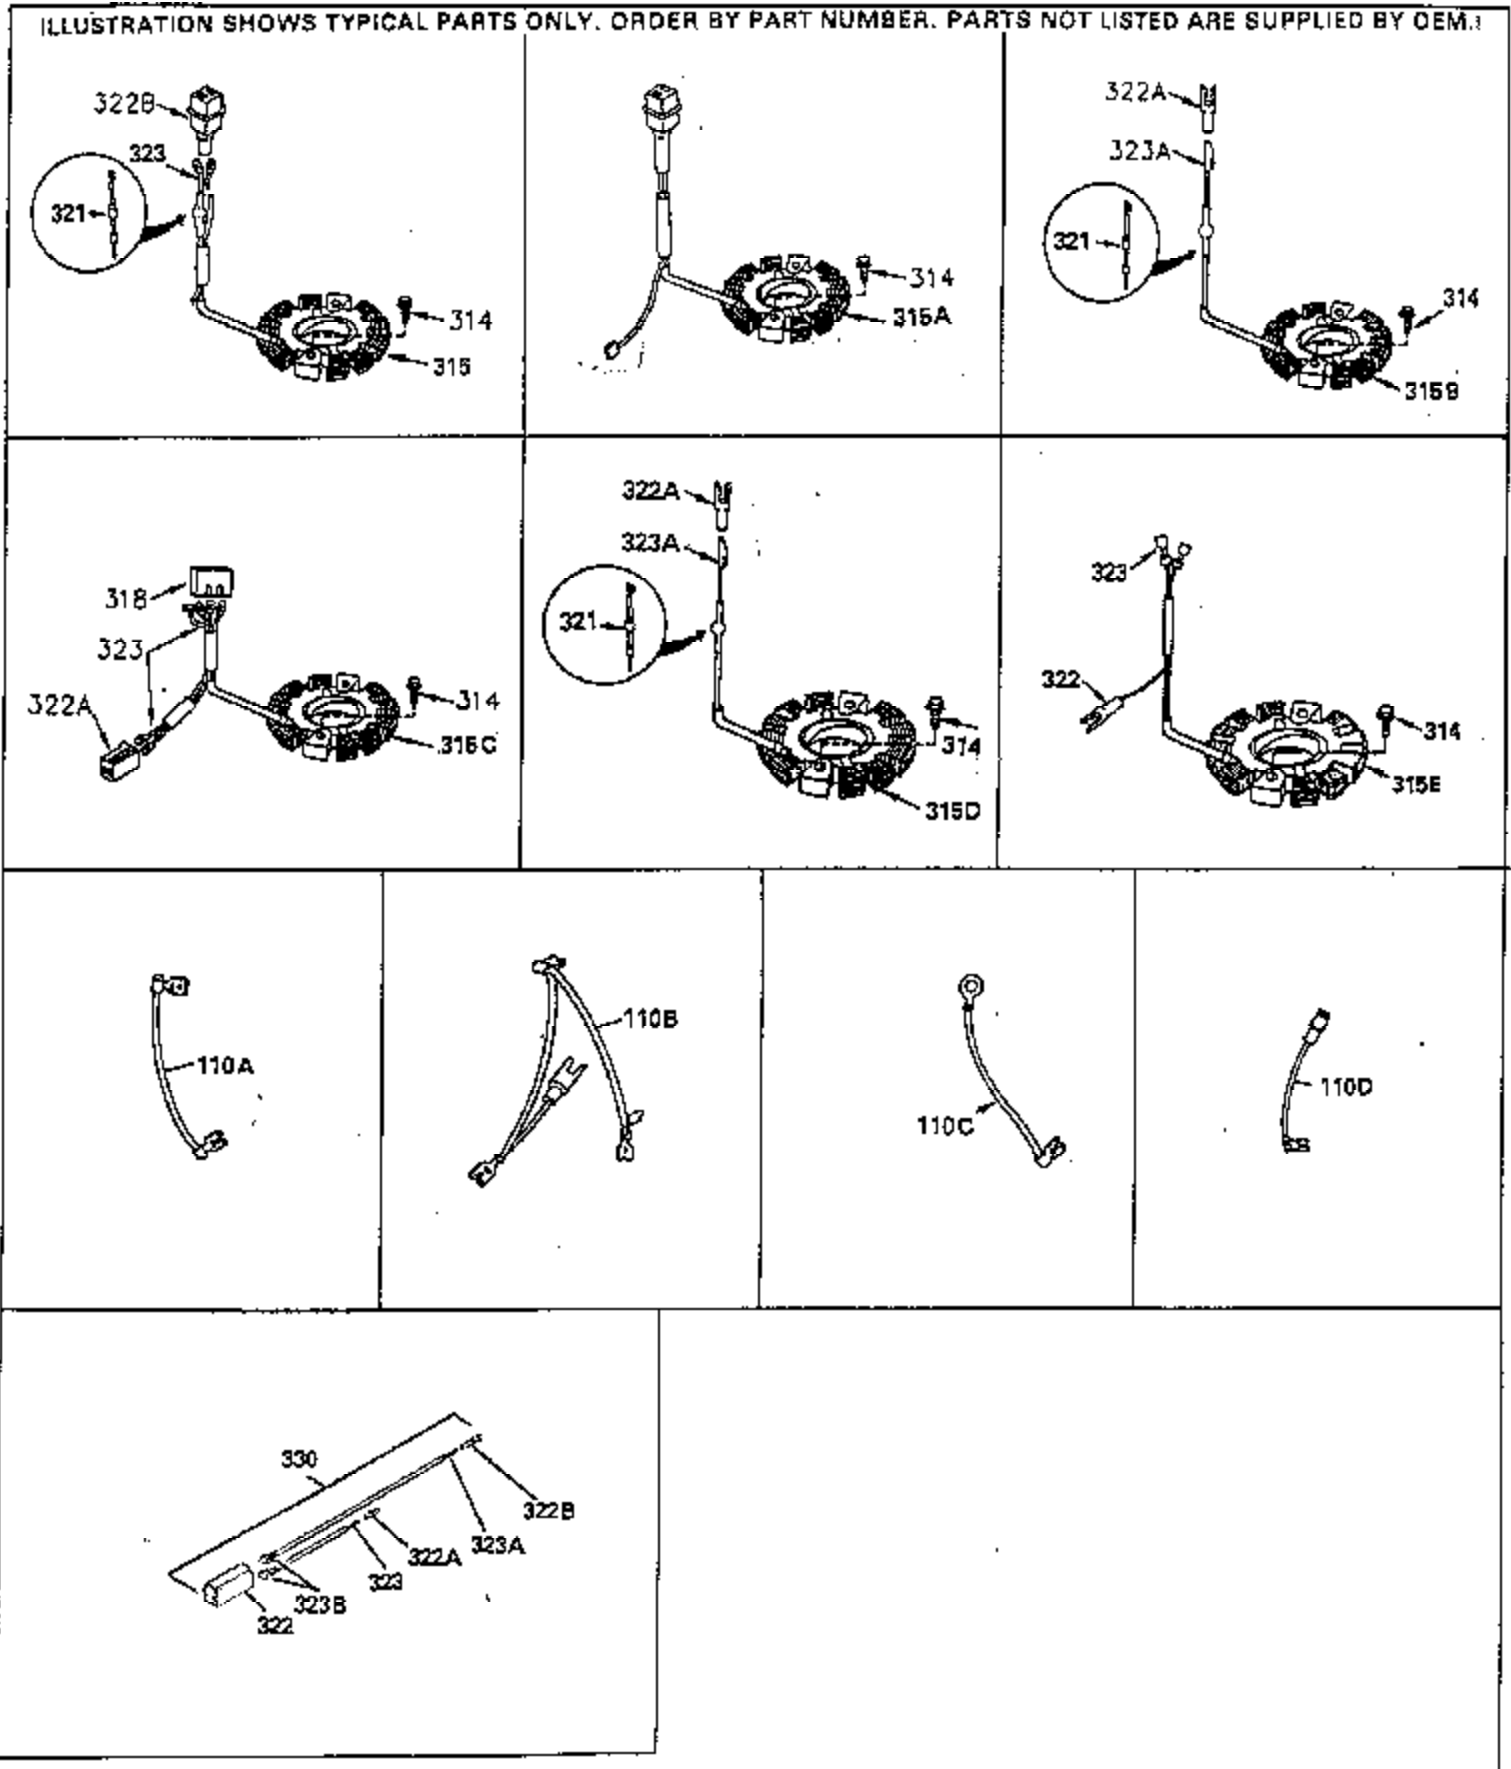

ILLUSTRATION SHOWS TYPICAL PARTS ONLY. ORDER BY PART NUMBER. PARTS NOT LISTED ARE SUPPLIED BY OEM. .

Ref #	Part Number	Qty	Description
64	30063	1	Screw, Torx T-30, 1/4-20 x 1/2"
245	35403	1	Air Cleaner Filter (Incl. 234)
262	29747B	2	Screw, Torx T-40, 5/16-24 x 21/32"
286A	35792	1	Debris Screen
287	650936	1	Screw, 10-32 x 13/32"
290	30705	1	Fuel Line
292	26460	2	Fuel Line Clamp
296	34279B	1	Fuel Filter (Incl. 292)
308A	33997	1	Fill Tube Clip
380	632490	1	Carburetor (Incl. 184)

ILLUSTRATION SHOWS TYPICAL PARTS ONLY. ORDER BY PART NUMBER. PARTS NOT LISTED ARE SUPPLIED BY OEM.

Ref #	Part Number	Qty	Description
64	30063	1	Screw, Torx T-30, 1/4-20 x 1/2"
110A	36225	1	Ground Wire
314	650873	2	Screw, 1/4-20 X 3/4"
315	611176	1	Alternator Coil (5 Amp DC) (Incl. 322 & 323)
322	611117	1	Connector Body
323	611118	1	Terminal