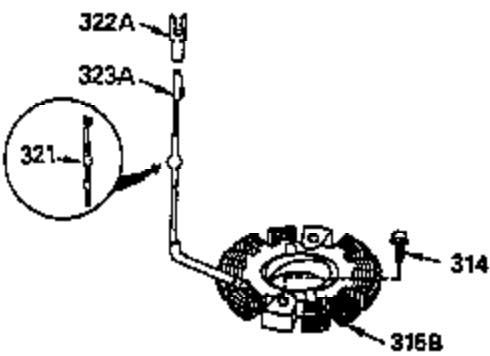

ILLUSTRATION SHOWS TYPICAL PARTS ONLY. ORDER PART NUMBER. PARTS NOT LISTED ARE SUPPLIED BY OEM.

VIEW 3 OF 3

Engine Parts List #3

Ref #	Part Number	Qty	Description
	16 35520	1	Governor Lever
	17 29916	1	Governor Lever Clamp
	18 650548	1	Screw, 8-32 x 5/16"
	19 35945	1	Extension Spring
	28 30322	1	Lock Nut, 8-32
	35 29826	1	Screw, 10-32 x 3/4"
	36 29918	1	Lock Washer
	37 29216	1	Lock Nut, 10-32
	92 650880	1	Lock Washer
	93 650881	1	Flywheel Nut
186A	35957	1	Choke Link
186	35522	1	Governor Link
200	35956	1	Control Bracket (Incl. 203 & 204)
203	33802	1	Compression Spring
204	650777	1	Screw, 6-32 x 21/32"
209	650902	2	Screw, 10-32 x 7/16"
210	27793	1	Conduit Clip
211	28942	1	Screw, 10-32 x 3/8"
238	650875	2	Screw, 10-32 x 5-1/4"
245A	35404	1	Air Cleaner Filter
260	35964	1	Blower Housing
261	30063	2	Screw, Torx T-30, 1/4-20 x 1/2"
286	35962	1	Cup & Screen
314	650873	2	Screw, 1/4-20 x 3/4"
315	611116	1	Alternator Coil (3 Amp DC)(Incl. 321, 322,323)
321	611161	1	Diode
322	611117	1	Connector Body
323	611118	1	Terminal