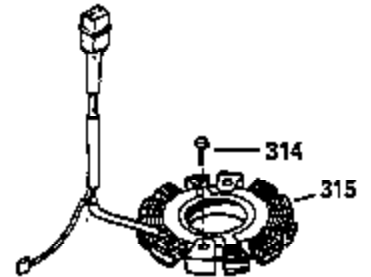

ILLUSTRATION SHOWS TYPICAL PARTS ONLY. ORDER PART NUMBER. PARTS NOT LISTED ARE SUPPLIED BY OEM.

VIEW 3 OF 3

Engine Parts List #3

Ref #	Part Number	Qty	Description
	16 35520	1	Governor Lever
	17 29916	1	Governor Lever Clamp
	18 650548	1	Screw, 8-32 x 5/16"
	19 35945	1	Extension Spring
	28 30322	1	Lock Nut, 8-32
	35 29826	1	Screw, 10-32 x 3/4"
	36 29918	1	Lock Washer
	37 29216	1	Lock Nut, 10-32
	92 650880	1	Lock Washer
	93 650881	1	Flywheel Nut
186A	35957	1	Choke Link
186	35522	1	Governor Link
200	35956	1	Control Bracket (Incl. 203 & 204)
203	33802	1	Compression Spring
204	650777	1	Screw, 6-32 x 21/32"
209	650902	2	Screw, 10-32 x 7/16"
210	27793	1	Conduit Clip
211	28942	1	Screw, 10-32 x 3/8"
238	650875	2	Screw, 10-32 x 5-1/4"
245A	35404	1	Air Cleaner Filter
260	35964	1	Blower Housing
261	30063	2	Screw, Torx T-30, 1/4-20 x 1/2"
286	35962	1	Cup & Screen
314	650873	2	Screw, 1/4-20 x 3/4"
315	611116	1	Alternator Coil (3 Amp DC)(Incl. 321, 322,323)
321	611161	1	Diode
322	611117	1	Connector Body
323	611118	1	Terminal