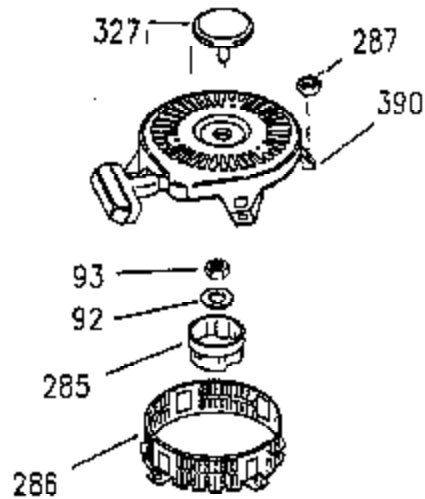

ILLUSTRATION SHOWS TYPICAL PARTS ONLY. ORDER PART NUMBER. PARTS NOT LISTED ARE SUPPLIED BY OEM.

VIEW 3 OF 3

Engine Parts List #3

Ref #	Part Number	Qty	Description
	16 35520	1	Governor Lever
	17 29916	1	Governor Lever Clamp
	18 650548	1	Screw, 8-32 x 5/16"
	19 35945	1	Extension Spring
	28 30322	1	Lock Nut, 8-32
	35 29826	1	Screw, 10-32 x 3/4"
	36 29918	1	Lock Washer
	37 29216	1	Lock Nut, 10-32
	92 650880	1	Lock Washer
	93 650881	1	Flywheel Nut
186A	35957	1	Choke Link
186	35522	1	Governor Link
200	35956	1	Control Bracket (Incl. 203 & 204)
203	33802	1	Compression Spring
204	650777	1	Screw, 6-32 x 21/32"
209	650902	2	Screw, 10-32 x 7/16"
210	27793	1	Conduit Clip
211	28942	1	Screw, 10-32 x 3/8"
238	650875	2	Screw, 10-32 x 5-1/4"
245A	35404	1	Air Cleaner Filter
260	35964	1	Blower Housing
261	30063	2	Screw, Torx T-30, 1/4-20 x 1/2"
286	35962	1	Cup & Screen
314	650873	2	Screw, 1/4-20 x 3/4"
315	611116	1	Alternator Coil (3 Amp DC)(Incl. 321, 322,323)
321	611161	1	Diode
322	611117	1	Connector Body
323	611118	1	Terminal