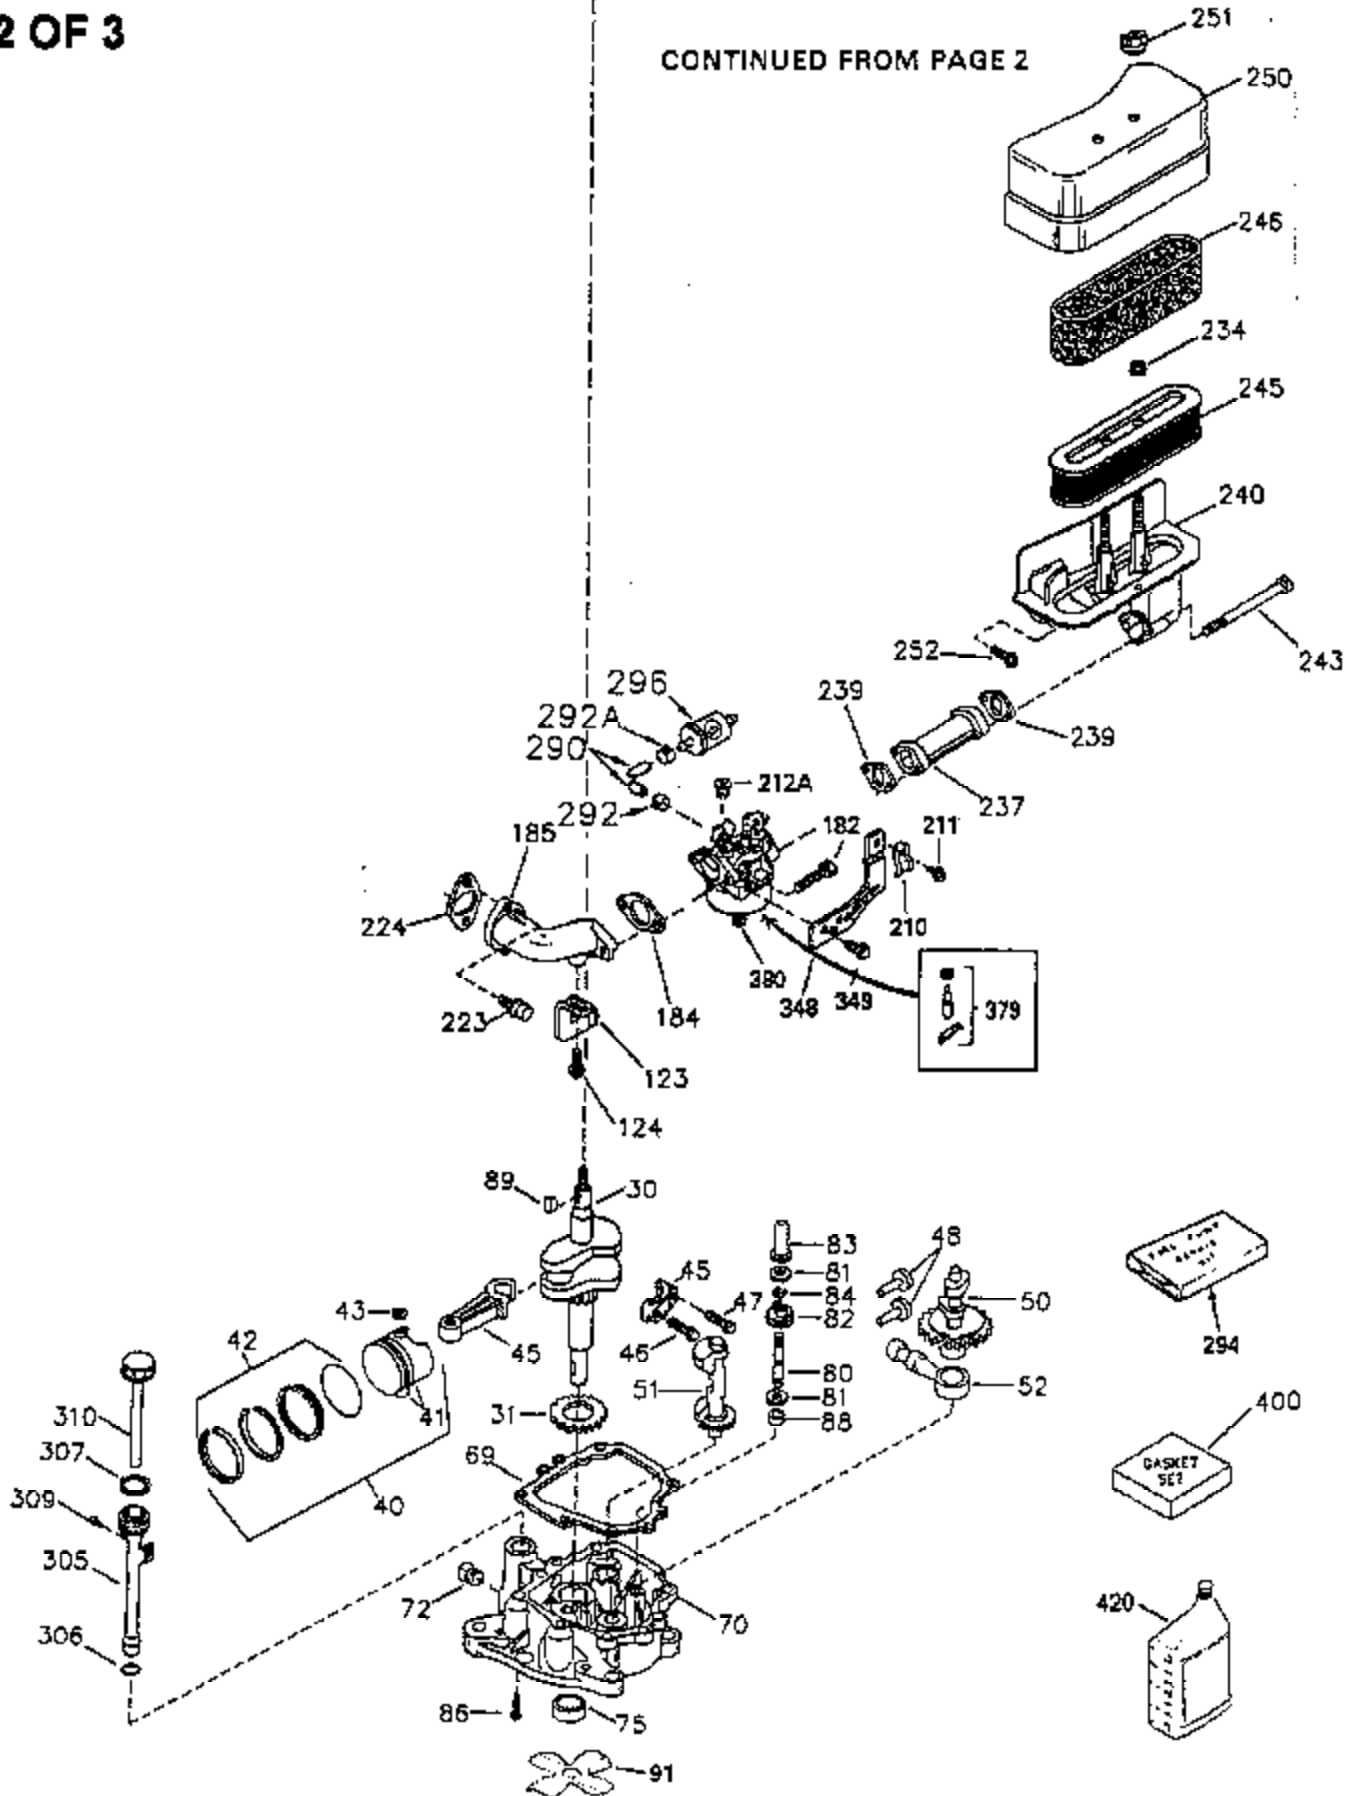

ILLUSTRATION SHOWS TYPICAL PARTS ONLY. ORDER BY PART NUMBER. PARTS NOT LISTED ARE SUPPLIED BY DEM.

VIEW 2 OF 3

CONTINUED FROM PAGE 2

Engine Parts List #2

Ref #	Part Number	Qty	Description
28	30322	1	Lock Nut, 8-32
30	35336B	1	Crankshaft
31	35327	1	Counterbalance Gear
40	35776	1	Piston, Pin & Ring Set (Std.)
40	35777	1	Piston, Pin & Ring Set (.010" OS)
40	35778	1	Piston, Pin & Ring Set (.020" OS)
41	35773	1	Piston & Pin Ass'y. (Std.) (Incl. 43)
41	35774	1	Piston & Pin Ass'y. (.010" OS) (Incl. 43)
41	35775	1	Piston & Pin Ass'y. (.020" OS) (Incl. 43)
42	35779	1	Ring Set (Std.)
42	35780	1	Ring Set (.010" OS)
42	35781	1	Ring Set (.020" OS)
43	35772	2	Piston Pin Retaining Ring
45	35330A	1	Connecting Rod Ass'y. (Incl. 46 & 47)
46	650908	1	Connecting Rod Bolt
47	650882	1	Connecting Rod Bolt
48	35313	2	Valve Lifter
50	35939	1	Camshaft (MCR)
51	35315A	1	Counterbalance Weight
52	31356	1	Oil Pump Ass'y.
69	35317	1	* Mounting Flange Gasket
70	35970	1	Mounting Flange (Incl. 72, 75 & 80)
72	31927	1	Oil Drain Plug
75	35319	1	Oil Seal
80	35712	1	Governor Shaft
81	35479	2	Washer
82	35321	1	Governor Gear Ass'y.
83	35322	1	Governor Spool
84	29193	1	Retaining Ring
86	650833	7	Screw, 1/4-20 x 1-3/16"
88	31707A	1	Spacer
89	32589	1	Flywheel Key
123	35288	1	Intake Pipe Brace
124	650738	2	Screw, 1/4-20 x 5/8"
182	650517	2	Screw, 1/4-20 x 27/32"
184	33263	1	* Carburetor To Intake Pipe Gasket
185	35955	1	Intake Pipe
210	27793	1	Conduit Clip
211	28942	1	Screw, 10-32 x 3/8"
223	792028	2	Screw, 5/16-18 x 7/8"
224	35958	1	* Intake Pipe Gasket
234	650825	2	Nut & Lock Washer, 1/4-20
237	35286	1	Air Cleaner Adapter
238	650875	2	Screw, 10-32 x 5-1/4"
239	33629	2	* Air Cleaner Gasket
240	35960	1	Air Cleaner Body (Incl. 239)
245	35403	1	Air Cleaner Filter (Incl. 234)
245A	35404	1	Air Cleaner Filter
250	35961	1	Air Cleaner Cover
251	650886	2	Wing Nut, 1/4-20
252	650887	1	Screw, 1/4-20 x 1"
261	30063	2	Screw, Torx T-30, 1/4-20 x 1/2"
290	30705	1	Fuel Line
292A	35864	1	Fuel Filter Clamp
292	26460	1	Fuel Line Clamp
296	34279B	1	Fuel Filter (Incl. 292)
305	35972	1	Oil Fill Tube
306	34265	1	* "O" Ring