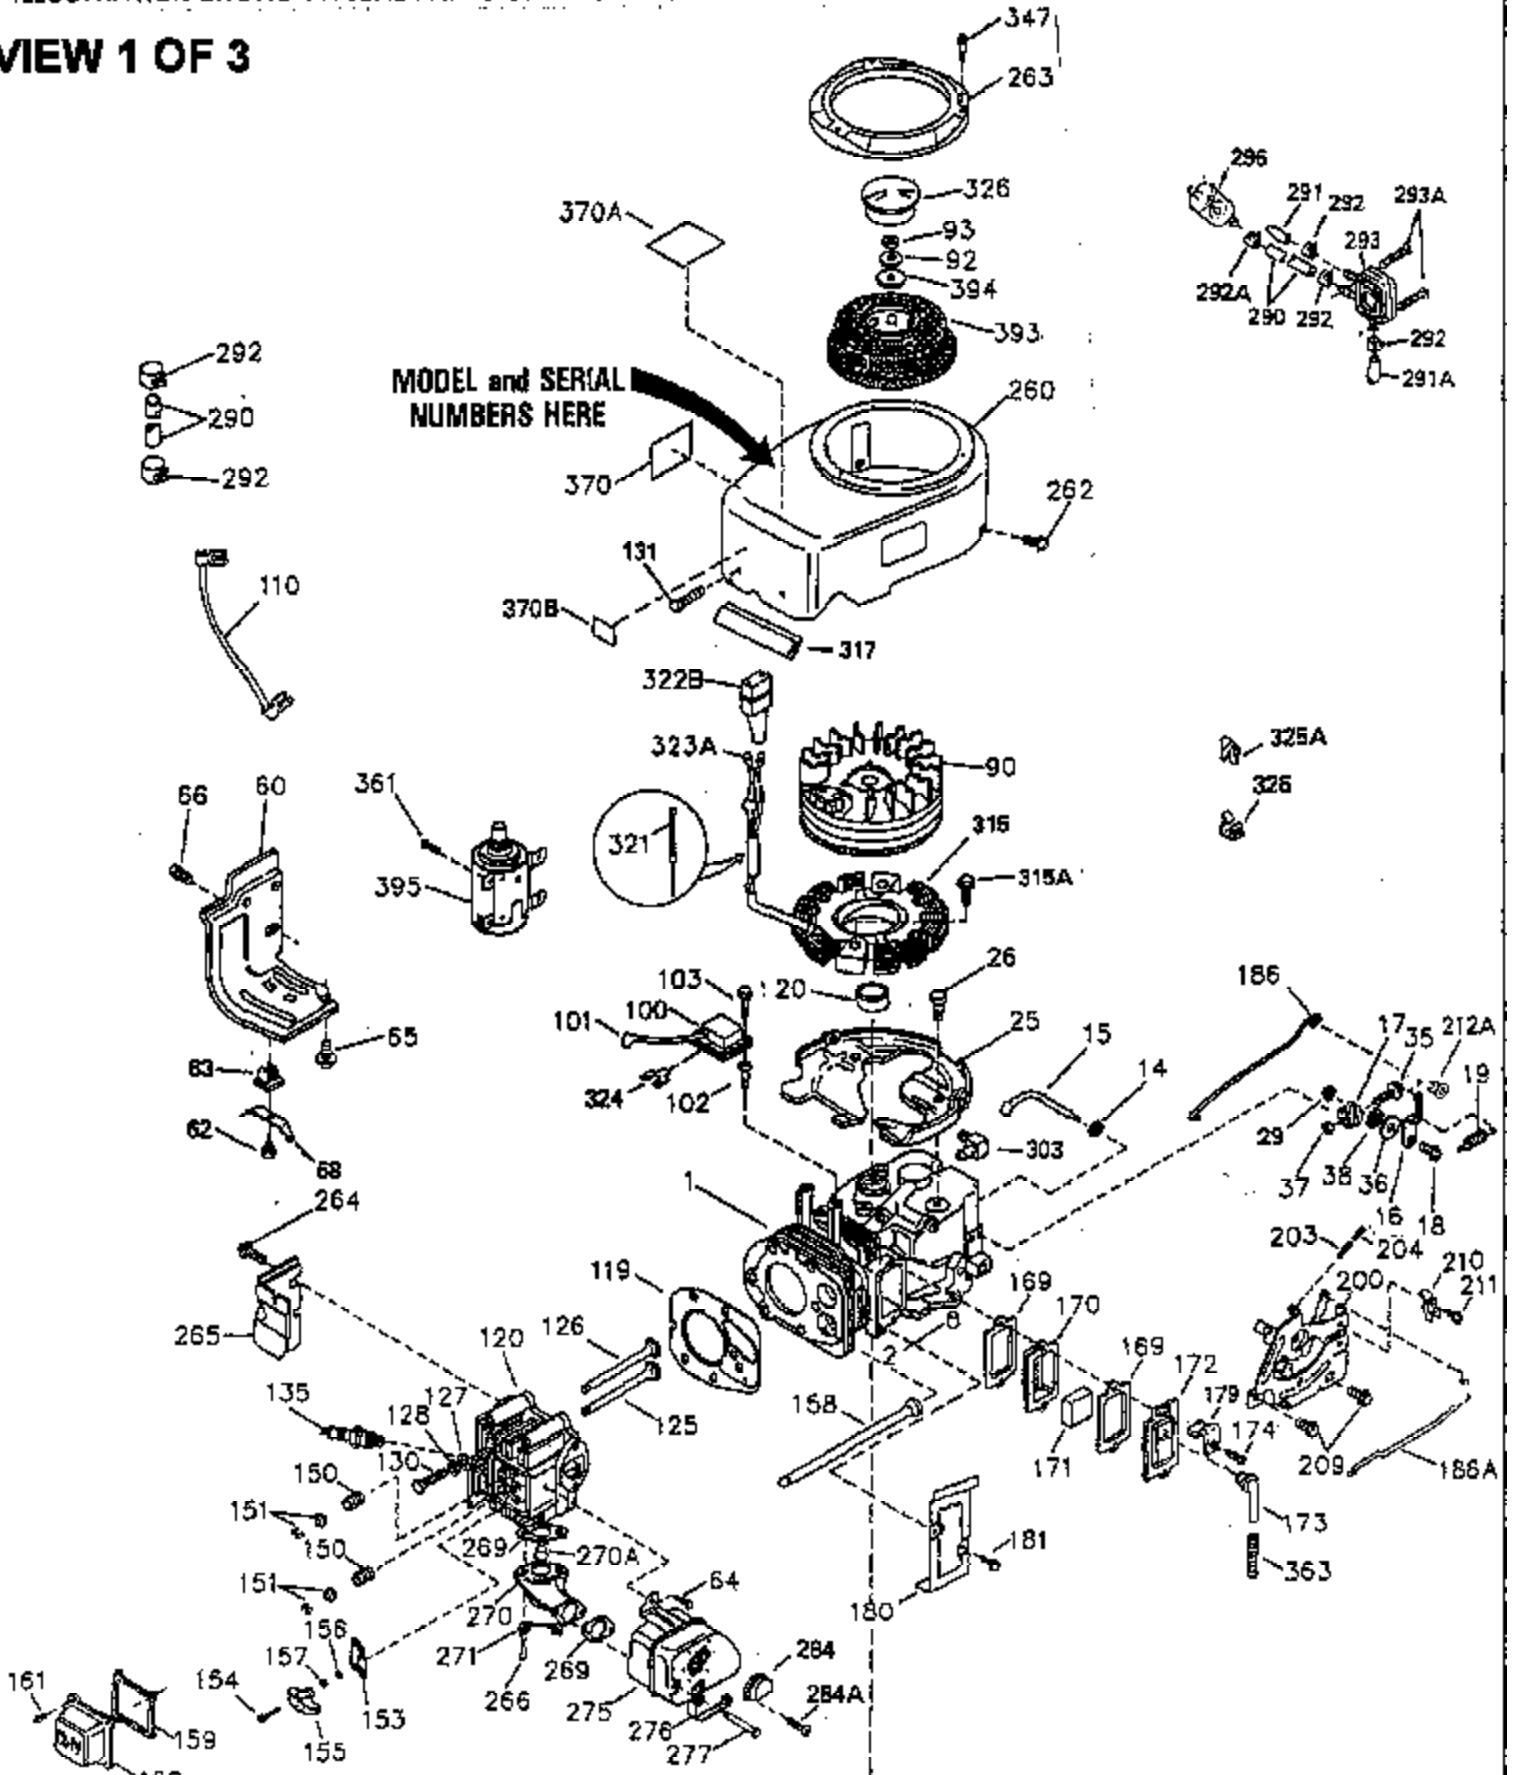

ILLUSTRATION SHOWS TYPICAL PARTS ONLY. ORDER BY PART NUMBER. PARTS NOT LISTED ARE SUPPLIED BY OEM.

VIEW 1 OF 3

CONTINUED TO PAGE 3

Engine Parts List #1

Ref #	Part Number	Qty	Description
	1 35943	1	Cylinder (Incl. 2 & 20)
	2 27652	2	Dowel Pin
	14 28277	2	Washer
	15 35324	1	Governor Rod
	16 35520	1	Governor Lever
	17 29916	1	Governor Lever Clamp
	18 650548	1	Screw, 8-32 x 5/16"
	19 35945	1	Extension Spring
	20 35319	1	Oil Seal
	25 35326	1	Blower Housing Baffle
	26 650561	2	Screw, 1/4-20 x 5/8"
	28 30322	1	Lock Nut, 8-32
	35 29826	1	Screw, 10-32 x 3/4"
	36 29918	1	Lock Washer
	37 29216	1	Lock Nut, 10-32
	38 29642	1	Retaining Ring
	60 35316A	1	Blower Housing Extension
	64 30063	2	Screw, Torx T-30, 1/4-20 x 1/2"
	65 650128	1	Screw, 10-24 x 1/2"
	90 611093	1	Flywheel (W/Ring Gear)
	92 650880	1	Lock Washer
	93 650881	1	Flywheel Nut
	100 35135	1	Solid State Ignition
	101 610118	1	Spark Plug Cover
	102 650872	2	Solid State Mounting Stud
	103 650814	2	Screw, Torx T-15, 10-24 x 1"
	110 36225	1	Ground Wire
	119 35946	1	* Cylinder Head Gasket
	120 35948	1	Cylinder Head
	125 35308	1	Exhaust Valve (Std.)
	125 35433	1	Exhaust Valve (1/32" OS)
	126 35309	1	Intake Valve (Std.)
	126 35432	1	Intake Valve (1/32" OS)
	127 650691	6	Washer
	128 650690	6	Belleville Washer
	130 650946	6	Screw, 5/16-18 x 2-45/64"
	135 34645	1	Resistor Spark Plug (RN4C)
	150 33507	2	Valve Spring
	151 33508	2	Valve Spring Keeper
	153 35949	1	Push Rod Guide
	154 650945	1	Rocker Arm Stud
	155 35950	1	Rocker Arm
	156 650890	2	Lock Washer
	157 650947	1	Lock Nut, 5/16-24
	158 35951	2	Push Rod
	159 35952	1	* Rocker Arm Cover Gasket
	160 35953	1	Rocker Arm Housing
	161 30063	4	Screw, Torx T-30, 1/4-20 x 1/2"
	169 27896A	2	* Valve Cover Gasket
	170 28423	1	Breather Body
	171 28424	1	Breather Element
	172 28425	1	Valve Cover
	173 35350	1	Breather Tube
	174 650128	2	Screw, 10-24 x 1/2"
	180 35954	1	Blower Housing Extension
	181 30200	2	Screw, 10-24 x 9/16"
	186A 35957	1	Choke Link
	186 35522	1	Governor Link