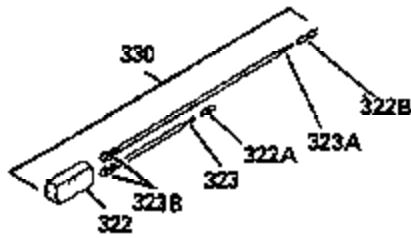

ILLUSTRATION SHOWS TYPICAL PARTS ONLY. ORDER PART NUMBER. PARTS NOT LISTED ARE SUPPLIED BY OEM.

VIEW 3 OF 3

Engine Parts List #3

Ref #	Part Number	Qty	Description
	16 35520	1	Governor Lever
	17 29916	1	Governor Lever Clamp
	18 650548	1	Screw, 8-32 x 5/16"
	19 35945	1	Extension Spring
	28 30322	1	Lock Nut, 8-32
	35 29826	1	Screw, 10-32 x 3/4"
	36 29918	1	Lock Washer
	37 29216	1	Lock Nut, 10-32
	92 650880	1	Lock Washer
	93 650881	1	Flywheel Nut
186A	35957	1	Choke Link
186	35522	1	Governor Link
200	35956	1	Control Bracket (Incl. 203 & 204)
203	33802	1	Compression Spring
204	650777	1	Screw, 6-32 x 21/32"
209	650902	2	Screw, 10-32 x 7/16"
210	27793	1	Conduit Clip
211	28942	1	Screw, 10-32 x 3/8"
238	650875	2	Screw, 10-32 x 5-1/4"
245A	35404	1	Air Cleaner Filter
260	35964	1	Blower Housing
261	30063	2	Screw, Torx T-30, 1/4-20 x 1/2"
286	35962	1	Cup & Screen
314	650873	2	Screw, 1/4-20 x 3/4"
315	611116	1	Alternator Coil (3 Amp DC)(Incl. 321, 322,323)
321	611161	1	Diode
322	611117	1	Connector Body
323	611118	1	Terminal