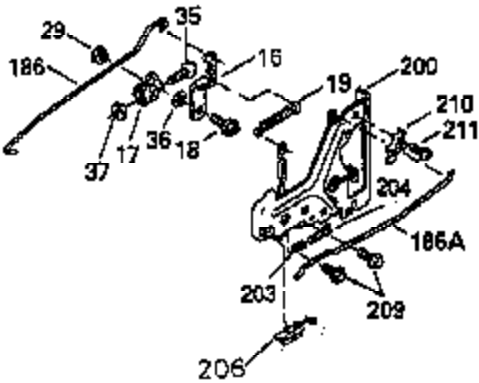

ILLUSTRATION SHOWS TYPICAL PARTS ONLY. ORDER PART NUMBER. PARTS NOT LISTED ARE SUPPLIED BY OEM.

VIEW 3 OF 3

Engine Parts List #3

Ref #	Part Number	Qty	Description
	16 35520	1	Governor Lever
	17 29916	1	Governor Lever Clamp
	18 650548	1	Screw, 8-32 x 5/16"
	19 35945	1	Extension Spring
	28 30322	1	Lock Nut, 8-32
	35 29826	1	Screw, 10-32 x 3/4"
	36 29918	1	Lock Washer
	37 29216	1	Lock Nut, 10-32
	92 650880	1	Lock Washer
	93 650881	1	Flywheel Nut
186A	35957	1	Choke Link
186	35522	1	Governor Link
200	35956	1	Control Bracket (Incl. 203 & 204)
203	33802	1	Compression Spring
204	650777	1	Screw, 6-32 x 21/32"
209	650902	2	Screw, 10-32 x 7/16"
210	27793	1	Conduit Clip
211	28942	1	Screw, 10-32 x 3/8"
238	650875	2	Screw, 10-32 x 5-1/4"
245A	35404	1	Air Cleaner Filter
260	35964	1	Blower Housing
261	30063	2	Screw, Torx T-30, 1/4-20 x 1/2"
286	35962	1	Cup & Screen
314	650873	2	Screw, 1/4-20 x 3/4"
315	611116	1	Alternator Coil (3 Amp DC)(Incl. 321, 322,323)
321	611161	1	Diode
322	611117	1	Connector Body
323	611118	1	Terminal