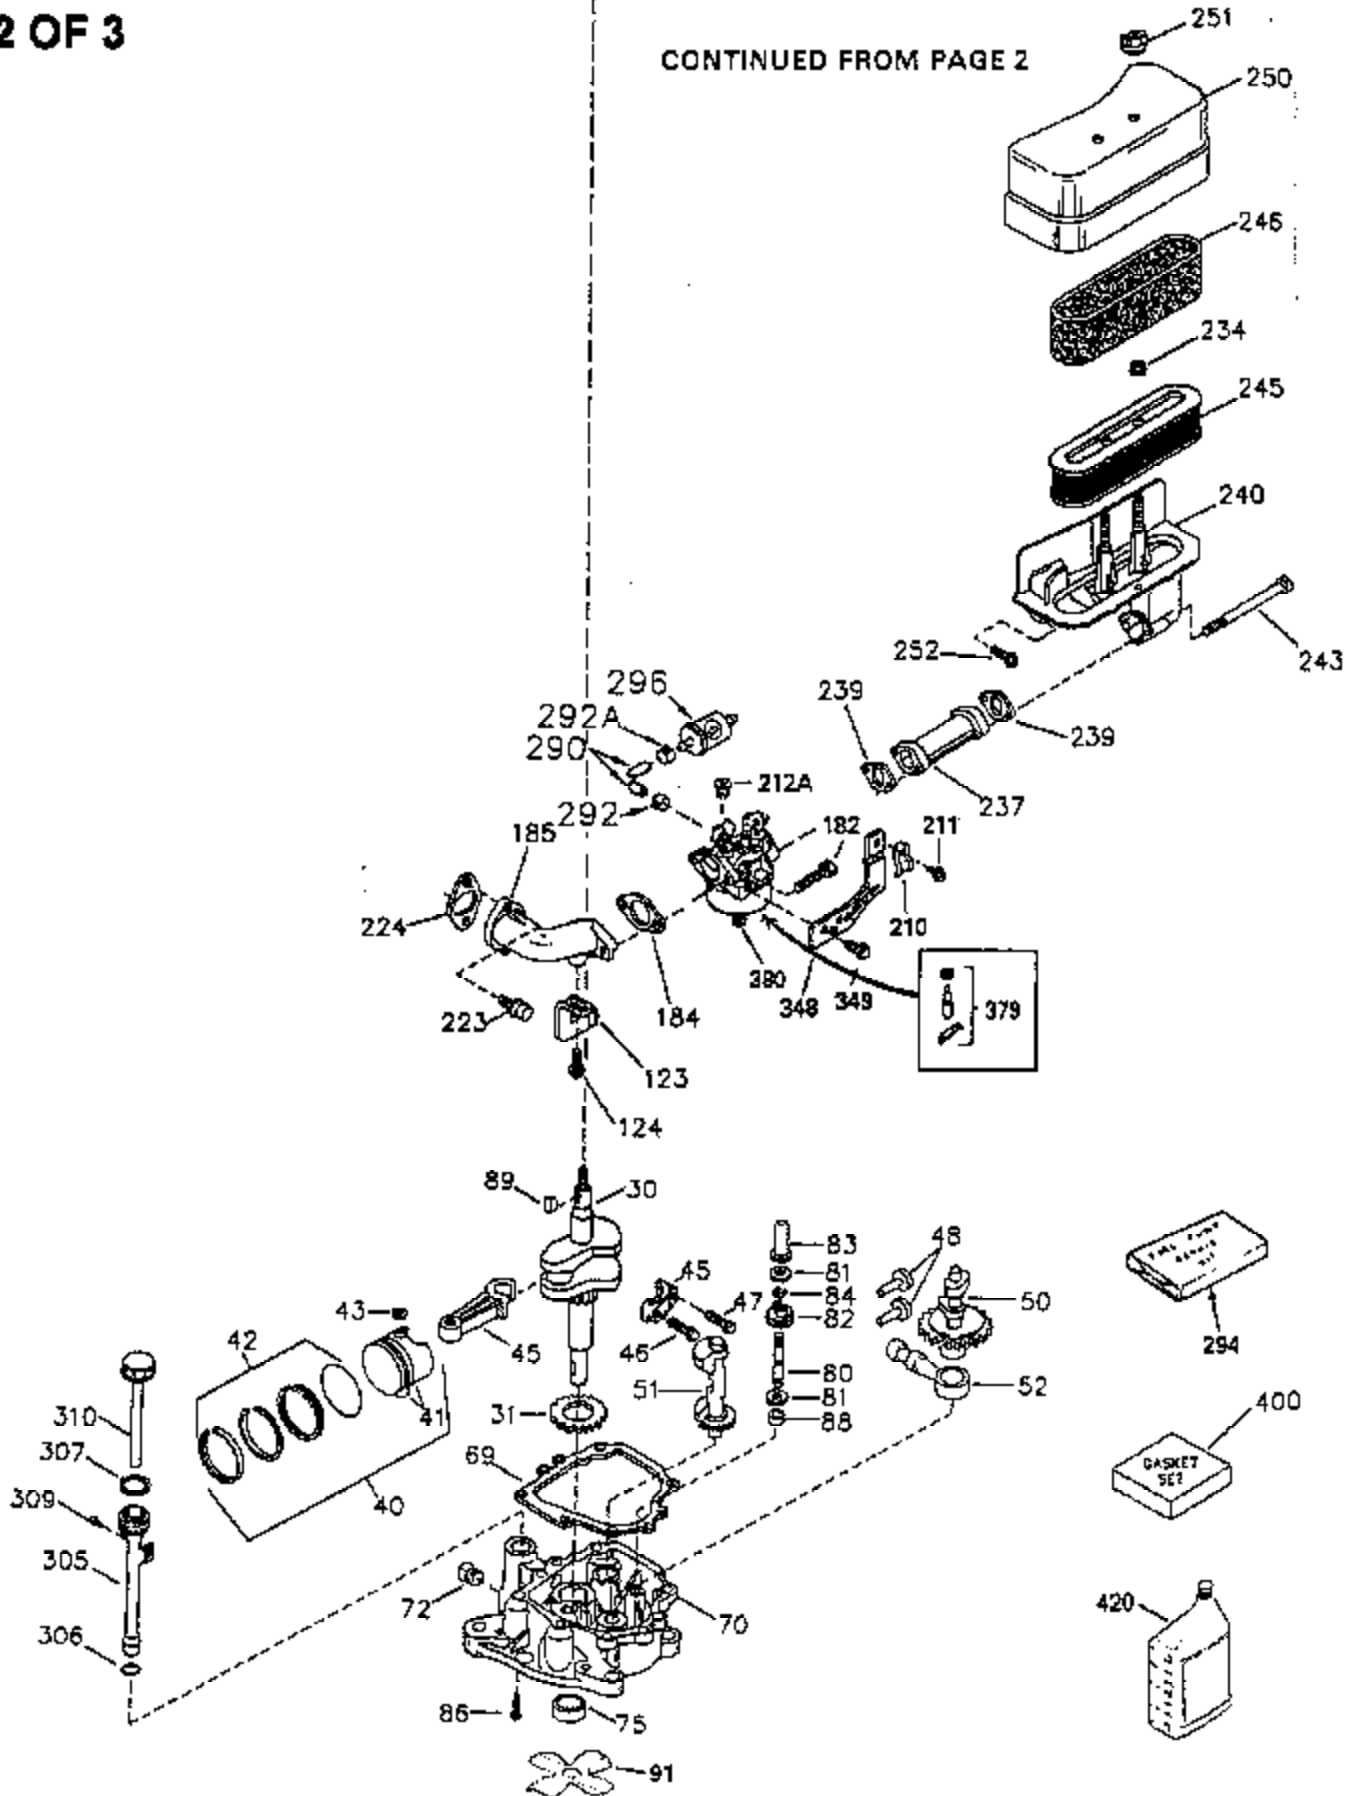

ILLUSTRATION SHOWS TYPICAL PARTS ONLY. ORDER BY PART NUMBER. PARTS NOT LISTED ARE SUPPLIED BY DEM.

VIEW 2 OF 3

CONTINUED FROM PAGE 2

Engine Parts List #2

Ref #	Part Number	Qty	Description
28	30322	1	Lock Nut, 8-32
30	35336B	1	Crankshaft
31	35327	1	Counterbalance Gear
40	35776	1	Piston, Pin & Ring Set (Std.)
40	35777	1	Piston, Pin & Ring Set (.010" OS)
40	35778	1	Piston, Pin & Ring Set (.020" OS)
41	35773	1	Piston & Pin Ass'y. (Std.) (Incl. 43)
41	35774	1	Piston & Pin Ass'y. (.010" OS) (Incl. 43)
41	35775	1	Piston & Pin Ass'y. (.020" OS) (Incl. 43)
42	35779	1	Ring Set (Std.)
42	35780	1	Ring Set (.010" OS)
42	35781	1	Ring Set (.020" OS)
43	35772	2	Piston Pin Retaining Ring
45	35330A	1	Connecting Rod Ass'y. (Incl. 46 & 47)
46	650908	1	Connecting Rod Bolt
47	650882	1	Connecting Rod Bolt
48	35313	2	Valve Lifter
50	35939	1	Camshaft (MCR)
51	35315A	1	Counterbalance Weight
52	31356	1	Oil Pump Ass'y.
69	35317	1	* Mounting Flange Gasket
70	35970	1	Mounting Flange (Incl. 72, 75 & 80)
72	31927	1	Oil Drain Plug
75	35319	1	Oil Seal
80	35712	1	Governor Shaft
81	35479	2	Washer
82	35321	1	Governor Gear Ass'y.
83	35322	1	Governor Spool
84	29193	1	Retaining Ring
86	650833	7	Screw, 1/4-20 x 1-3/16"
88	31707A	1	Spacer
89	32589	1	Flywheel Key
123	35288	1	Intake Pipe Brace
124	650738	2	Screw, 1/4-20 x 5/8"
182	650517	2	Screw, 1/4-20 x 27/32"
184	33263	1	* Carburetor To Intake Pipe Gasket
185	35955	1	Intake Pipe
210	27793	2	Conduit Clip
211	28942	2	Screw, 10-32 x 3/8"
223	792028	2	Screw, 5/16-18 x 7/8"
224	35958	1	* Intake Pipe Gasket
234	650825	2	Nut & Lock Washer, 1/4-20
237	35286	1	Air Cleaner Adapter
238	650875	2	Screw, 10-32 x 5-1/4"
239	33629	2	* Air Cleaner Gasket
240	35960	1	Air Cleaner Body (Incl. 239)
245A	35404	1	Air Cleaner Filter
245	35403	1	Air Cleaner Filter (Incl. 234)
250	35961	1	Air Cleaner Cover
251	650886	2	Wing Nut, 1/4-20
252	650887	1	Screw, 1/4-20 x 1"
261	30063	2	Screw, Torx T-30, 1/4-20 x 1/2"
290	34357	1	Fuel Line
292	26460	2	Fuel Line Clamp
296	34279B	1	Fuel Filter (Incl. 292)
305	35972	1	Oil Fill Tube
306	34265	1	* "O" Ring
307	35499	1	"O" Ring