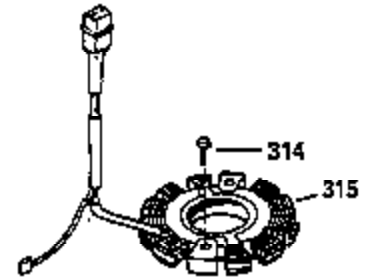

ILLUSTRATION SHOWS TYPICAL PARTS ONLY. ORDER PART NUMBER. PARTS NOT LISTED ARE SUPPLIED BY OEM.

VIEW 3 OF 3

Ref #	Part Number	Qty	Description
16	35520	1	Governor Lever
17	29916	1	Governor Lever Clamp
18	650548	1	Screw, 8-32 x 5/16"
19	35945	1	Extension Spring
28	30322	1	Lock Nut, 8-32
35	29826	1	Screw, 10-32 x 3/4"
36	29918	1	Lock Washer
37	29216	1	Lock Nut, 10-32
92	650880	1	Lock Washer
93	650881	1	Flywheel Nut
186	35522	1	Governor Link
200	36233	1	Control Bracket (Incl. 203 & 204)
203	36482	1	Compression Spring
204	650777	1	Screw, 6-32 x 21/32"
209	650902	2	Screw, 10-32 x 7/16"
210	27793	2	Conduit Clip
211	28942	2	Screw, 10-32 x 3/8"
238	650875	2	Screw, 10-32 x 5-1/4"
245A	35404	1	Air Cleaner Filter
260	35964	1	Blower Housing
261	30063	2	Screw, Torx T-30, 1/4-20 x 1/2"
286	35962	1	Cup & Screen
314	650873	2	Screw, 1/4-20 x 3/4"
315	611104	1	Alternator Coil (3/5 Split)(Incl.321, 322,323)
321	611161	1	Diode
322	611142	1	Connector Body
323	611118	2	Terminal