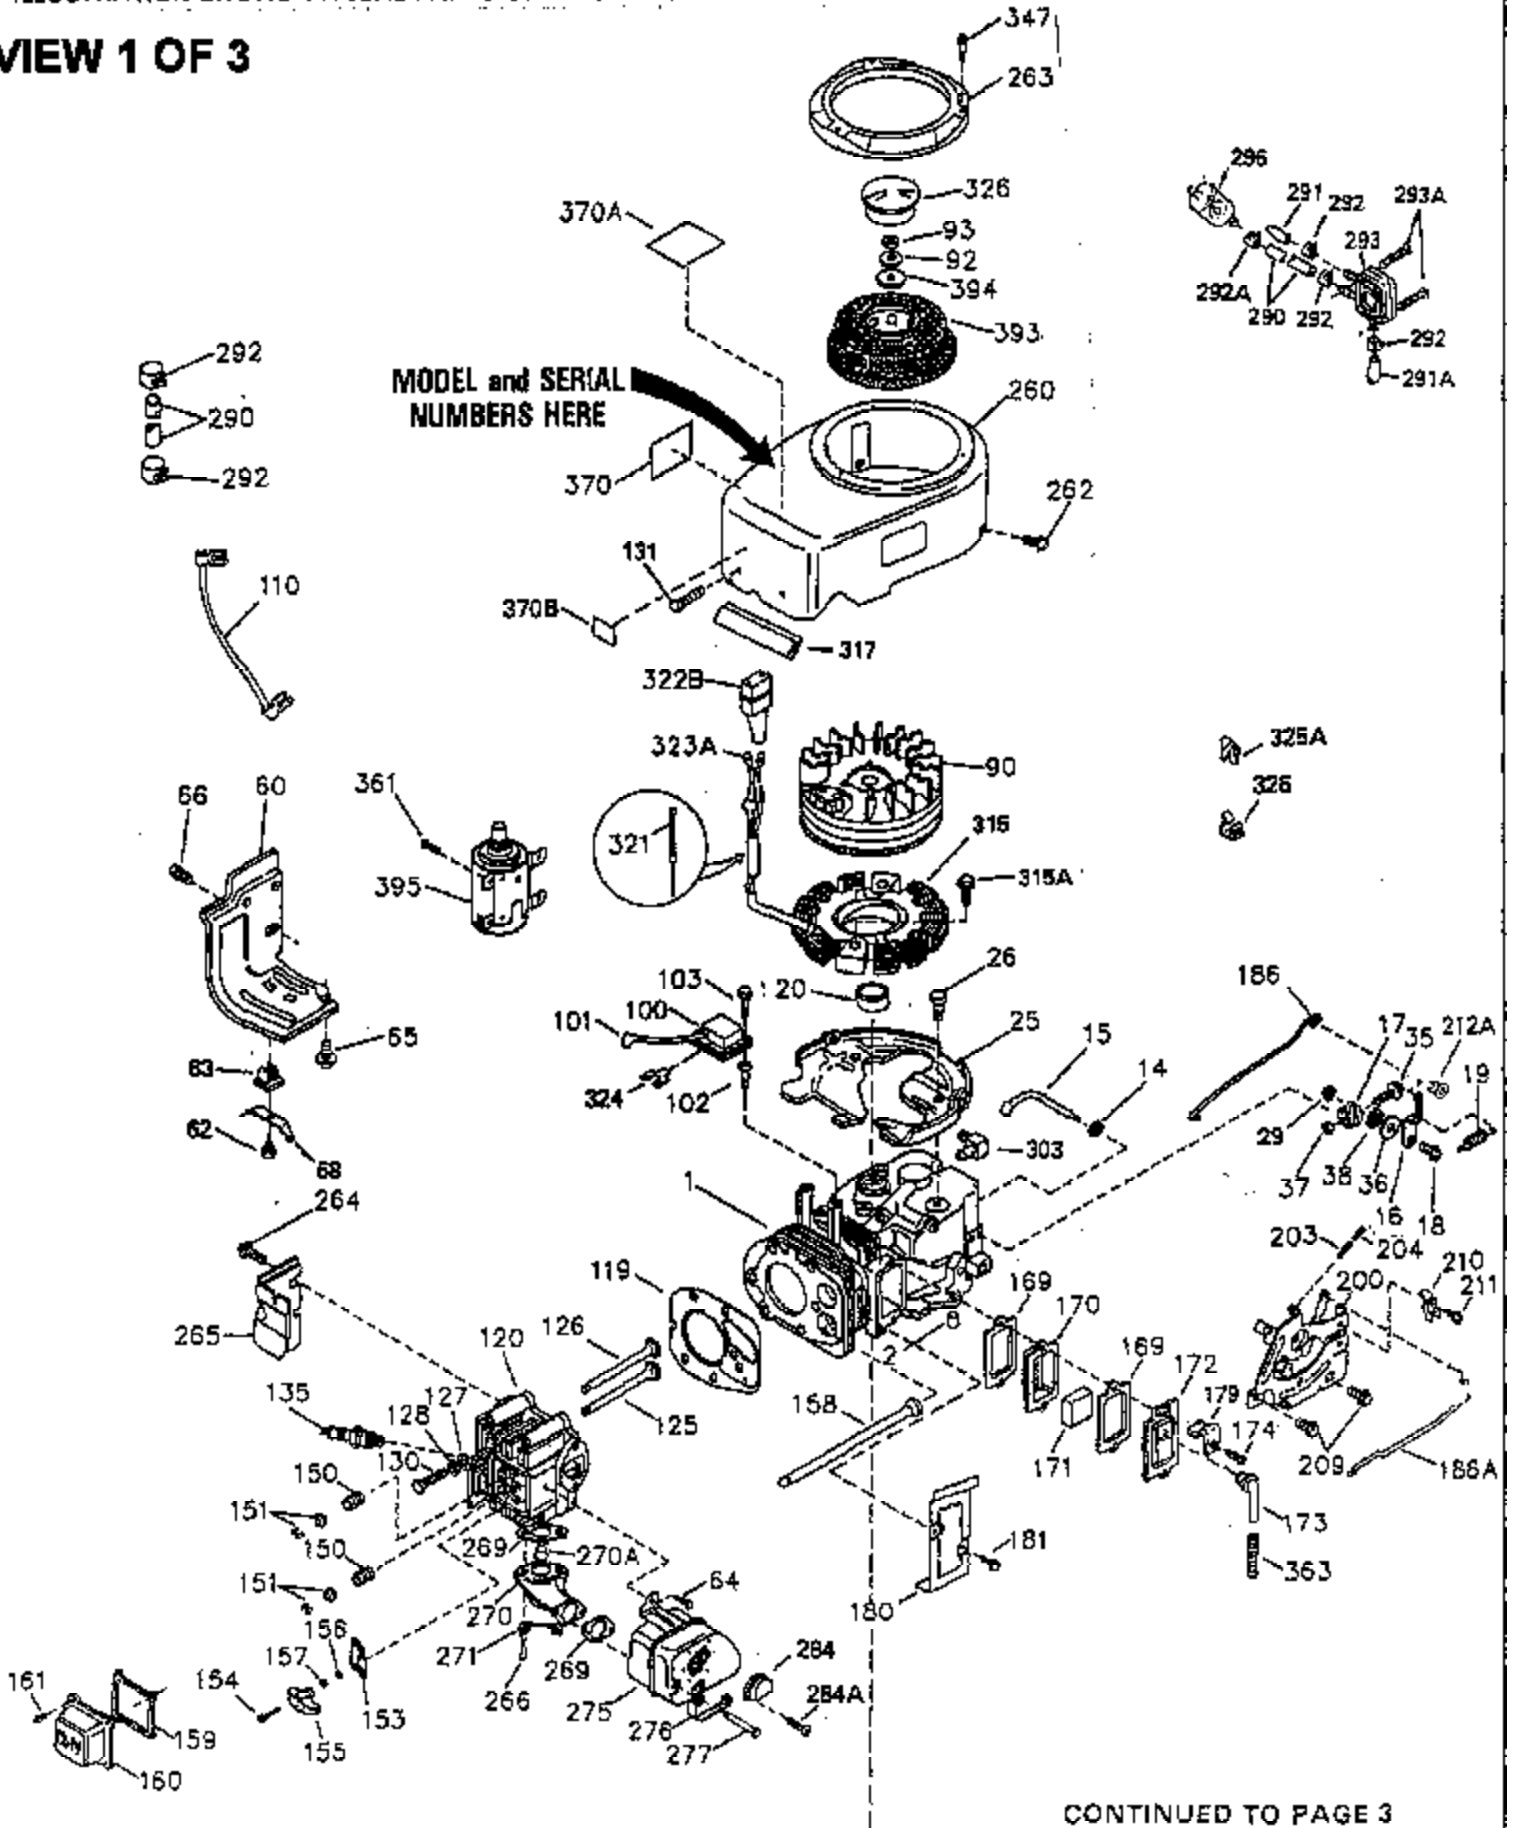

ILLUSTRATION SHOWS TYPICAL PARTS ONLY. ORDER BY PART NUMBER. PARTS NOT LISTED ARE SUPPLIED BY OEM.

VIEW 1 OF 3

CONTINUED TO PAGE 3

Engine Parts List #1

Ref #	Part Number	Qty	Description
1	35943	1	Cylinder (Incl. 2 & 20)
2	27652	2	Dowel Pin
14	28277	2	Washer
15	35324	1	Governor Rod
16	35520	1	Governor Lever
17	29916	1	Governor Lever Clamp
18	650548	1	Screw, 8-32 x 5/16"
19	35945	1	Extension Spring
20	35319	1	Oil Seal
25	35326	1	Blower Housing Baffle
26	650561	2	Screw, 1/4-20 x 5/8"
28	30322	1	Lock Nut, 8-32
35	29826	1	Screw, 10-32 x 3/4"
36	29918	1	Lock Washer
37	29216	1	Lock Nut, 10-32
38	29642	1	Retaining Ring
60	35316A	1	Blower Housing Extension
64	30063	2	Screw, Torx T-30, 1/4-20 x 1/2"
65	650128	1	Screw, 10-24 x 1/2"
90	611094	1	Flywheel (W/Ring Gear)
92	650880	1	Lock Washer
93	650881	1	Flywheel Nut
100	35135	1	Solid State Ignition
101	610118	1	Spark Plug Cover
102	650872	2	Solid State Mounting Stud
103	650814	2	Screw, Torx T-15, 10-24 x 1"
110	36225	1	Ground Wire
119	35946	1	* Cylinder Head Gasket
120	35948	1	Cylinder Head
125	35308	1	Exhaust Valve (Std.)
125	35433	1	Exhaust Valve (1/32" OS)
126	35309	1	Intake Valve (Std.)
126	35432	1	Intake Valve (1/32" OS)
127	650691	6	Washer
128	650690	6	Belleville Washer
130	650946	6	Screw, 5/16-18 x 2-45/64"
135	34645	1	Resistor Spark Plug (RN4C)
150	33507	2	Valve Spring
151	33508	2	Valve Spring Keeper
153	35949	1	Push Rod Guide
154	650945	1	Rocker Arm Stud
155	35950	1	Rocker Arm
156	650890	2	Lock Washer
157	650947	1	Lock Nut, 5/16-24
158	35951	2	Push Rod
159	35952	1	* Rocker Arm Cover Gasket
160	35953	1	Rocker Arm Housing
161	30063	4	Screw, Torx T-30, 1/4-20 x 1/2"
169	27896A	2	* Valve Cover Gasket
170	28423	1	Breather Body
171	28424	1	Breather Element
172	28425	1	Valve Cover
173	35350	1	Breather Tube
174	650128	2	Screw, 10-24 x 1/2"
180	35954	1	Blower Housing Extension
181	30200	2	Screw, 10-24 x 9/16"
186	35522	1	Governor Link
200	36233	1	Control Bracket (Incl. 203 & 204)