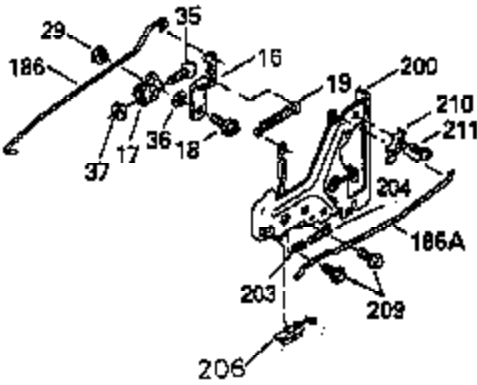

ILLUSTRATION SHOWS TYPICAL PARTS ONLY. ORDER PART NUMBER. PARTS NOT LISTED ARE SUPPLIED BY OEM.

VIEW 3 OF 3

Ref #	Part Number	Qty	Description
16	35520	1	Governor Lever
17	29916	1	Governor Lever Clamp
18	650548	1	Screw, 8-32 x 5/16"
19	35945	1	Extension Spring
28	30322	1	Lock Nut, 8-32
35	29826	1	Screw, 10-32 x 3/4"
36	29918	1	Lock Washer
37	29216	1	Lock Nut, 10-32
92	650880	1	Lock Washer
93	650881	1	Flywheel Nut
186	35522	1	Governor Link
200	36233	1	Control Bracket (Incl. 203 & 204)
203	36482	1	Compression Spring
204	650777	1	Screw, 6-32 x 21/32"
209	650902	2	Screw, 10-32 x 7/16"
210	27793	2	Conduit Clip
211	28942	2	Screw, 10-32 x 3/8"
238	650875	2	Screw, 10-32 x 5-1/4"
245A	35404	1	Air Cleaner Filter
260	35964	1	Blower Housing
261	30063	2	Screw, Torx T-30, 1/4-20 x 1/2"
286	35962	1	Cup & Screen
314	650873	2	Screw, 1/4-20 x 3/4"
315	611104	1	Alternator Coil (3/5 Split)(Incl.321, 322,323)
321	611161	1	Diode
322	611142	1	Connector Body
323	611118	2	Terminal