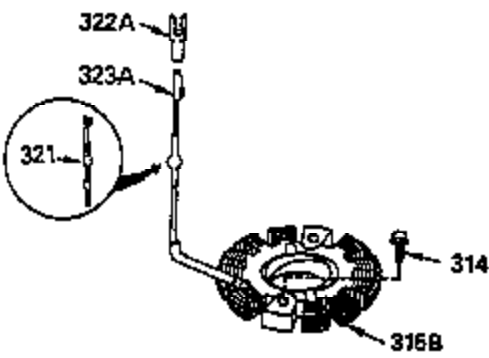

ILLUSTRATION SHOWS TYPICAL PARTS ONLY. ORDER PART NUMBER. PARTS NOT LISTED ARE SUPPLIED BY OEM.

VIEW 3 OF 3

Ref #	Part Number	Qty	Description
16	35520	1	Governor Lever
17	29916	1	Governor Lever Clamp
18	650548	1	Screw, 8-32 x 5/16"
19	35945	1	Extension Spring
28	30322	1	Lock Nut, 8-32
35	29826	1	Screw, 10-32 x 3/4"
36	29918	1	Lock Washer
37	29216	1	Lock Nut, 10-32
92	650880	1	Lock Washer
93	650881	1	Flywheel Nut
186	35522	1	Governor Link
200	36233	1	Control Bracket (Incl. 203 & 204)
203	36482	1	Compression Spring
204	650777	1	Screw, 6-32 x 21/32"
209	650902	2	Screw, 10-32 x 7/16"
210	27793	2	Conduit Clip
211	28942	2	Screw, 10-32 x 3/8"
238	650875	2	Screw, 10-32 x 5-1/4"
245A	35404	1	Air Cleaner Filter
260	35964	1	Blower Housing
261	30063	2	Screw, Torx T-30, 1/4-20 x 1/2"
286	35962	1	Cup & Screen
314	650873	2	Screw, 1/4-20 x 3/4"
315	611104	1	Alternator Coil (3/5 Split)(Incl.321, 322,323)
321	611161	1	Diode
322	611142	1	Connector Body
323	611118	2	Terminal