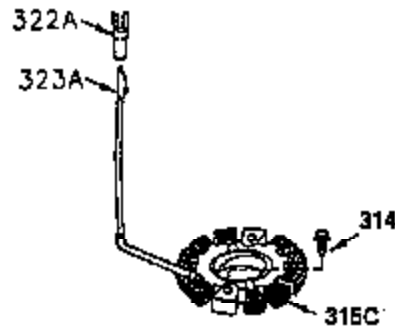

ILLUSTRATION SHOWS TYPICAL PARTS ONLY. ORDER PART NUMBER. PARTS NOT LISTED ARE SUPPLIED BY OEM.

VIEW 3 OF 3

Ref #	Part Number	Qty	Description
16	35520	1	Governor Lever
17	29916	1	Governor Lever Clamp
18	650548	1	Screw, 8-32 x 5/16"
19	35945	1	Extension Spring
28	30322	1	Lock Nut, 8-32
35	29826	1	Screw, 10-32 x 3/4"
36	29918	1	Lock Washer
37	29216	1	Lock Nut, 10-32
92	650880	1	Lock Washer
93	650881	1	Flywheel Nut
186	35522	1	Governor Link
200	36233	1	Control Bracket (Incl. 203 & 204)
203	36482	1	Compression Spring
204	650777	1	Screw, 6-32 x 21/32"
209	650902	2	Screw, 10-32 x 7/16"
210	27793	2	Conduit Clip
211	28942	2	Screw, 10-32 x 3/8"
238	650875	2	Screw, 10-32 x 5-1/4"
245A	35404	1	Air Cleaner Filter
260	35964	1	Blower Housing
261	30063	2	Screw, Torx T-30, 1/4-20 x 1/2"
286	35962	1	Cup & Screen
314	650873	2	Screw, 1/4-20 x 3/4"
315	611104	1	Alternator Coil (3/5 Split)(Incl.321, 322,323)
321	611161	1	Diode
322	611142	1	Connector Body
323	611118	2	Terminal