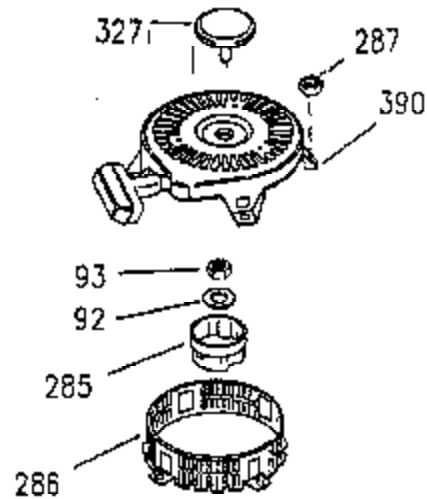

ILLUSTRATION SHOWS TYPICAL PARTS ONLY. ORDER PART NUMBER. PARTS NOT LISTED ARE SUPPLIED BY OEM.

VIEW 3 OF 3

Ref #	Part Number	Qty	Description
16	35520	1	Governor Lever
17	29916	1	Governor Lever Clamp
18	650548	1	Screw, 8-32 x 5/16"
19	35945	1	Extension Spring
28	30322	1	Lock Nut, 8-32
35	29826	1	Screw, 10-32 x 3/4"
36	29918	1	Lock Washer
37	29216	1	Lock Nut, 10-32
92	650880	1	Lock Washer
93	650881	1	Flywheel Nut
186	35522	1	Governor Link
200	36233	1	Control Bracket (Incl. 203 & 204)
203	36482	1	Compression Spring
204	650777	1	Screw, 6-32 x 21/32"
209	650902	2	Screw, 10-32 x 7/16"
210	27793	2	Conduit Clip
211	28942	2	Screw, 10-32 x 3/8"
238	650875	2	Screw, 10-32 x 5-1/4"
245A	35404	1	Air Cleaner Filter
260	35964	1	Blower Housing
261	30063	2	Screw, Torx T-30, 1/4-20 x 1/2"
286	35962	1	Cup & Screen
314	650873	2	Screw, 1/4-20 x 3/4"
315	611104	1	Alternator Coil (3/5 Split)(Incl.321, 322,323)
321	611161	1	Diode
322	611142	1	Connector Body
323	611118	2	Terminal