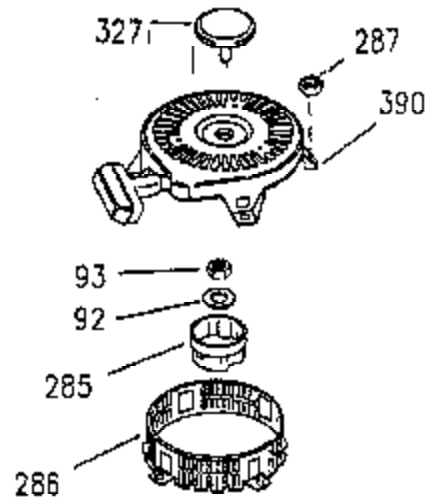

ILLUSTRATION SHOWS TYPICAL PARTS ONLY. ORDER PART NUMBER. PARTS NOT LISTED ARE SUPPLIED BY OEM.

VIEW 3 OF 3

Engine Parts List #3

Ref #	Part Number	Qty	Description
16	35520	1	Governor Lever
17	29916	1	Governor Lever Clamp
18	650548	1	Screw, 8-32 x 5/16"
19	35945	1	Extension Spring
28	30322	1	Lock Nut, 8-32
35	29826	1	Screw, 10-32 x 3/4"
36	29918	1	Lock Washer
37	29216	1	Lock Nut, 10-32
92	650880	1	Lock Washer
93	650881	1	Flywheel Nut
186A	35957	1	Choke Link
186	35522	1	Governor Link
200	35956	1	Control Bracket (Incl. 203 & 204)
203	33802	1	Compression Spring
204	650777	1	Screw, 6-32 x 21/32"
209	650902	2	Screw, 10-32 x 7/16"
210	27793	1	Conduit Clip
211	28942	1	Screw, 10-32 x 3/8"
238	650875	2	Screw, 10-32 x 5-1/4"
245A	35404	1	Air Cleaner Filter
260	35964	1	Blower Housing
261	30063	2	Screw, Torx T-30, 1/4-20 x 1/2"
286	35962	1	Cup & Screen
314	650873	2	Screw, 1/4-20 x 3/4"
315	611113	1	Alternator Coil (3 Amp DC) (Incl.321, 322,323)
321	611161	1	Diode
322	611142	1	Connector Body
323	611118	1	Terminal