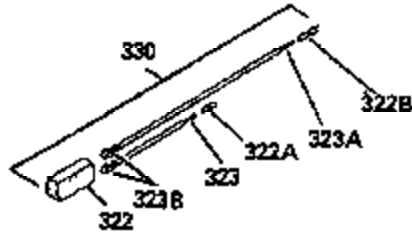

ILLUSTRATION SHOWS TYPICAL PARTS ONLY. ORDER PART NUMBER. PARTS NOT LISTED ARE SUPPLIED BY OEM.

VIEW 3 OF 3

Engine Parts List #3

Ref #	Part Number	Qty	Description
16	35520	1	Governor Lever
17	29916	1	Governor Lever Clamp
18	650548	1	Screw, 8-32 x 5/16"
19	35945	1	Extension Spring
28	30322	1	Lock Nut, 8-32
35	29826	1	Screw, 10-32 x 3/4"
36	29918	1	Lock Washer
37	29216	1	Lock Nut, 10-32
92	650880	1	Lock Washer
93	650881	1	Flywheel Nut
186A	35957	1	Choke Link
186	35522	1	Governor Link
200	35956	1	Control Bracket (Incl. 203 & 204)
203	33802	1	Compression Spring
204	650777	1	Screw, 6-32 x 21/32"
209	650902	2	Screw, 10-32 x 7/16"
210	27793	1	Conduit Clip
211	28942	1	Screw, 10-32 x 3/8"
238	650875	2	Screw, 10-32 x 5-1/4"
245A	35404	1	Air Cleaner Filter
260	35964	1	Blower Housing
261	30063	2	Screw, Torx T-30, 1/4-20 x 1/2"
286	35962	1	Cup & Screen
314	650873	2	Screw, 1/4-20 x 3/4"
315	611113	1	Alternator Coil (3 Amp DC) (Incl.321, 322,323)
321	611161	1	Diode
322	611142	1	Connector Body
323	611118	1	Terminal