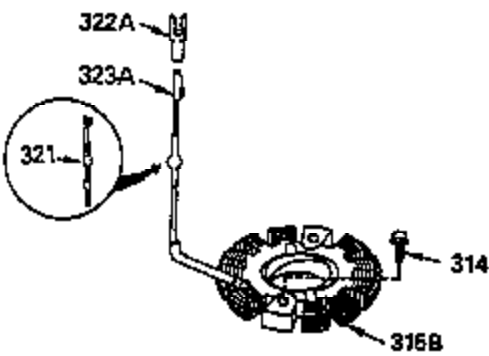

ILLUSTRATION SHOWS TYPICAL PARTS ONLY. ORDER PART NUMBER. PARTS NOT LISTED ARE SUPPLIED BY OEM.

VIEW 3 OF 3

Engine Parts List #3

Ref #	Part Number	Qty	Description
16	35520	1	Governor Lever
17	29916	1	Governor Lever Clamp
18	650548	1	Screw, 8-32 x 5/16"
19	35945	1	Extension Spring
28	30322	1	Lock Nut, 8-32
35	29826	1	Screw, 10-32 x 3/4"
36	29918	1	Lock Washer
37	29216	1	Lock Nut, 10-32
92	650880	1	Lock Washer
93	650881	1	Flywheel Nut
186A	35957	1	Choke Link
186	35522	1	Governor Link
200	35956	1	Control Bracket (Incl. 203 & 204)
203	33802	1	Compression Spring
204	650777	1	Screw, 6-32 x 21/32"
209	650902	2	Screw, 10-32 x 7/16"
210	27793	1	Conduit Clip
211	28942	1	Screw, 10-32 x 3/8"
238	650875	2	Screw, 10-32 x 5-1/4"
245A	35404	1	Air Cleaner Filter
260	35964	1	Blower Housing
261	30063	2	Screw, Torx T-30, 1/4-20 x 1/2"
286	35962	1	Cup & Screen
314	650873	2	Screw, 1/4-20 x 3/4"
315	611113	1	Alternator Coil (3 Amp DC) (Incl.321, 322,323)
321	611161	1	Diode
322	611142	1	Connector Body
323	611118	1	Terminal