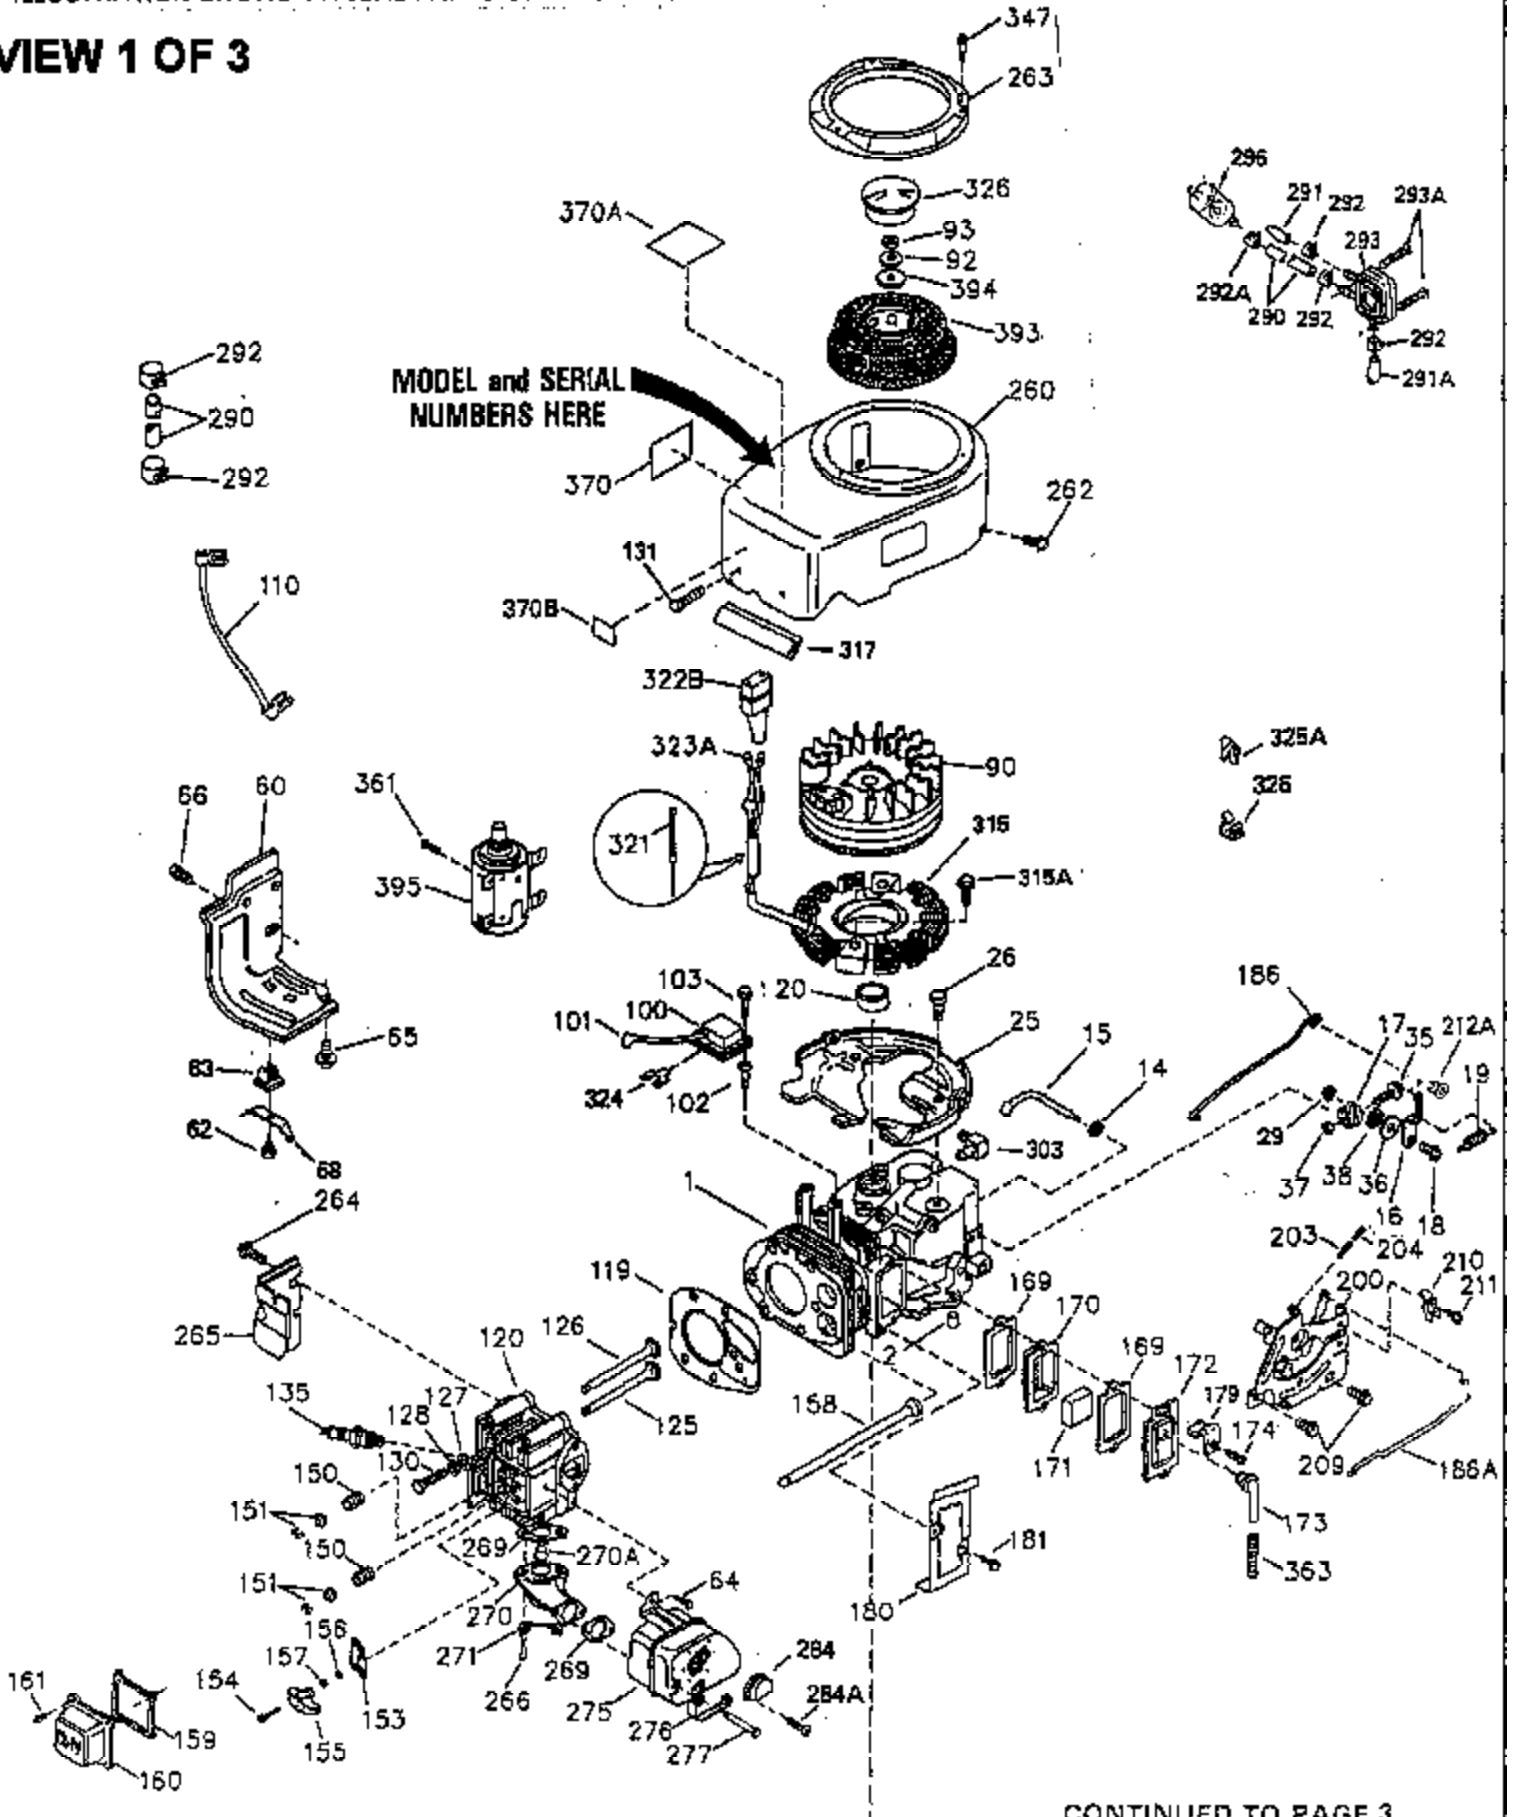

ILLUSTRATION SHOWS TYPICAL PARTS ONLY. ORDER BY PART NUMBER. PARTS NOT LISTED ARE SUPPLIED BY OEM.

VIEW 1 OF 3

CONTINUED TO PAGE 3

Engine Parts List #1

Ref #	Part Number	Qty	Description
1	35943	1	Cylinder (Incl. 2 & 20)
2	27652	2	Dowel Pin
14	28277	2	Washer
15	35324	1	Governor Rod
16	35520	1	Governor Lever
17	29916	1	Governor Lever Clamp
18	650548	1	Screw, 8-32 x 5/16"
19	35945	1	Extension Spring
20	35319	1	Oil Seal
25	35326	1	Blower Housing Baffle
26	650561	2	Screw, 1/4-20 x 5/8"
28	30322	1	Lock Nut, 8-32
35	29826	1	Screw, 10-32 x 3/4"
36	29918	1	Lock Washer
37	29216	1	Lock Nut, 10-32
38	29642	1	Retaining Ring
60	35316A	1	Blower Housing Extension
64	30063	2	Screw, Torx T-30, 1/4-20 x 1/2"
65	650128	1	Screw, 10-24 x 1/2"
90	611093	1	Flywheel (W/Ring Gear)
92	650880	1	Lock Washer
93	650881	1	Flywheel Nut
100	35135	1	Solid State Ignition
101	610118	1	Spark Plug Cover
102	650872	2	Solid State Mounting Stud
103	650814	2	Screw, Torx T-15, 10-24 x 1"
119	35946	1	* Cylinder Head Gasket
120	35948	1	Cylinder Head
125	35308	1	Exhaust Valve (Std.)
125	35433	1	Exhaust Valve (1/32" OS)
126	35309	1	Intake Valve (Std.)
126	35432	1	Intake Valve (1/32" OS)
127	650691	6	Washer
128	650690	6	Belleville Washer
130	650946	6	Screw, 5/16-18 x 2-45/64"
135	34645	1	Resistor Spark Plug (RN4C)
150	33507	2	Valve Spring
151	33508	2	Valve Spring Keeper
153	35949	1	Push Rod Guide
154	650945	1	Rocker Arm Stud
155	35950	1	Rocker Arm
156	650890	2	Lock Washer
157	650947	1	Lock Nut, 5/16-24
158	35951	2	Push Rod
159	35952	1	* Rocker Arm Cover Gasket
160	35953	1	Rocker Arm Housing
161	30063	4	Screw, Torx T-30, 1/4-20 x 1/2"
169	27896A	2	* Valve Cover Gasket
170	28423	1	Breather Body
171	28424	1	Breather Element
172	28425	1	Valve Cover
173	35350	1	Breather Tube
174	650128	2	Screw, 10-24 x 1/2"
180	35954	1	Blower Housing Extension
181	30200	2	Screw, 10-24 x 9/16"
186	35522	1	Governor Link
186A	35957	1	Choke Link
200	35956	1	Control Bracket (Incl. 203 & 204)