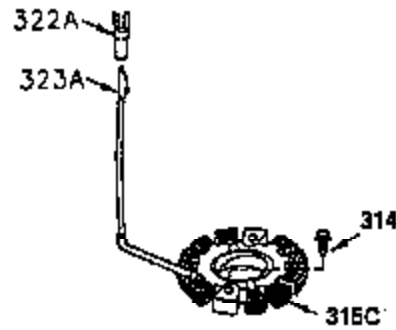

ILLUSTRATION SHOWS TYPICAL PARTS ONLY. ORDER PART NUMBER. PARTS NOT LISTED ARE SUPPLIED BY OEM.

VIEW 3 OF 3

Engine Parts List #3

Ref #	Part Number	Qty	Description
16	35520	1	Governor Lever
17	29916	1	Governor Lever Clamp
18	650548	1	Screw, 8-32 x 5/16"
19	35945	1	Extension Spring
28	30322	1	Lock Nut, 8-32
35	29826	1	Screw, 10-32 x 3/4"
36	29918	1	Lock Washer
37	29216	1	Lock Nut, 10-32
92	650880	1	Lock Washer
93	650881	1	Flywheel Nut
186A	35957	1	Choke Link
186	35522	1	Governor Link
200	35956	1	Control Bracket (Incl. 203 & 204)
203	33802	1	Compression Spring
204	650777	1	Screw, 6-32 x 21/32"
209	650902	2	Screw, 10-32 x 7/16"
210	27793	1	Conduit Clip
211	28942	1	Screw, 10-32 x 3/8"
238	650875	2	Screw, 10-32 x 5-1/4"
245A	35404	1	Air Cleaner Filter
260	35964	1	Blower Housing
261	30063	2	Screw, Torx T-30, 1/4-20 x 1/2"
286	35962	1	Cup & Screen
314	650873	2	Screw, 1/4-20 x 3/4"
315	611113	1	Alternator Coil (3 Amp DC) (Incl.321, 322,323)
321	611161	1	Diode
322	611142	1	Connector Body
323	611118	1	Terminal