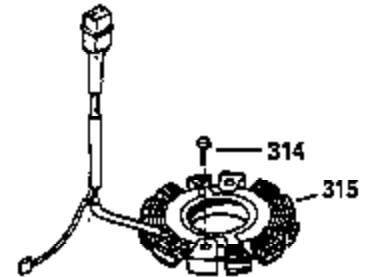

ILLUSTRATION SHOWS TYPICAL PARTS ONLY. ORDER PART NUMBER. PARTS NOT LISTED ARE SUPPLIED BY OEM.

VIEW 3 OF 3

Engine Parts List #3

Ref #	Part Number	Qty	Description
16	35520	1	Governor Lever
17	29916	1	Governor Lever Clamp
18	650548	1	Screw, 8-32 x 5/16"
19	35945	1	Extension Spring
28	30322	1	Lock Nut, 8-32
35	29826	1	Screw, 10-32 x 3/4"
36	29918	1	Lock Washer
37	29216	1	Lock Nut, 10-32
92	650880	1	Lock Washer
93	650881	1	Flywheel Nut
186A	35957	1	Choke Link
186	35522	1	Governor Link
200	35956	1	Control Bracket (Incl. 203 & 204)
203	33802	1	Compression Spring
204	650777	1	Screw, 6-32 x 21/32"
209	650902	2	Screw, 10-32 x 7/16"
210	27793	1	Conduit Clip
211	28942	1	Screw, 10-32 x 3/8"
238	650875	2	Screw, 10-32 x 5-1/4"
245A	35404	1	Air Cleaner Filter
260	35964	1	Blower Housing
261	30063	2	Screw, Torx T-30, 1/4-20 x 1/2"
286	35962	1	Cup & Screen
314	650873	2	Screw, 1/4-20 x 3/4"
315	611113	1	Alternator Coil (3 Amp DC) (Incl.321, 322,323)
321	611161	1	Diode
322	611142	1	Connector Body
323	611118	1	Terminal