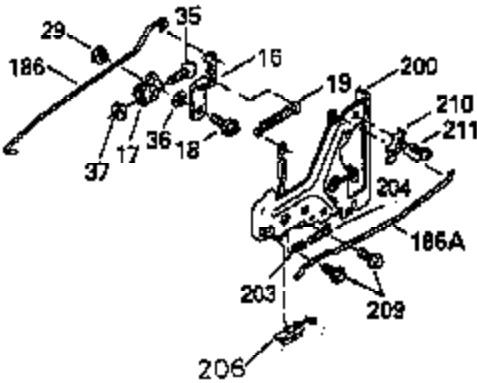

ILLUSTRATION SHOWS TYPICAL PARTS ONLY. ORDER PART NUMBER. PARTS NOT LISTED ARE SUPPLIED BY OEM.

VIEW 3 OF 3

Engine Parts List #3

Ref #	Part Number	Qty	Description
16	35520	1	Governor Lever
17	29916	1	Governor Lever Clamp
18	650548	1	Screw, 8-32 x 5/16"
19	35945	1	Extension Spring
28	30322	1	Lock Nut, 8-32
35	29826	1	Screw, 10-32 x 3/4"
36	29918	1	Lock Washer
37	29216	1	Lock Nut, 10-32
92	650880	1	Lock Washer
93	650881	1	Flywheel Nut
186A	35957	1	Choke Link
186	35522	1	Governor Link
200	35956	1	Control Bracket (Incl. 203 & 204)
203	33802	1	Compression Spring
204	650777	1	Screw, 6-32 x 21/32"
209	650902	2	Screw, 10-32 x 7/16"
210	27793	1	Conduit Clip
211	28942	1	Screw, 10-32 x 3/8"
238	650875	2	Screw, 10-32 x 5-1/4"
245A	35404	1	Air Cleaner Filter
260	35964	1	Blower Housing
261	30063	2	Screw, Torx T-30, 1/4-20 x 1/2"
286	35962	1	Cup & Screen
314	650873	2	Screw, 1/4-20 x 3/4"
315	611113	1	Alternator Coil (3 Amp DC) (Incl.321, 322,323)
321	611161	1	Diode
322	611142	1	Connector Body
323	611118	1	Terminal