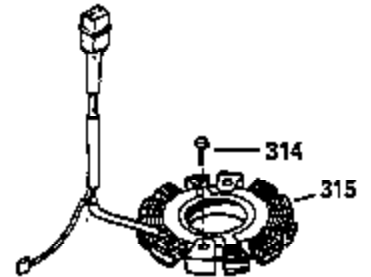

ILLUSTRATION SHOWS TYPICAL PARTS ONLY. ORDER PART NUMBER. PARTS NOT LISTED ARE SUPPLIED BY OEM.

VIEW 3 OF 3

Ref #	Part Number	Qty	Description
16	35520	1	Governor Lever
17	29916	1	Governor Lever Clamp
18	650548	1	Screw, 8-32 x 5/16"
19	35945	1	Extension Spring
28	30322	1	Lock Nut, 8-32
35	29826	1	Screw, 10-32 x 3/4"
36	29918	1	Lock Washer
37	29216	1	Lock Nut, 10-32
92	650880	1	Lock Washer
93	650881	1	Flywheel Nut
186	35522	1	Governor Link
200	36233	1	Control Bracket (Incl. 203 & 204)
203	36482	1	Compression Spring
204	650777	1	Screw, 6-32 x 21/32"
209	650902	2	Screw, 10-32 x 7/16"
210	27793	2	Conduit Clip
211	28942	2	Screw, 10-32 x 3/8"
238	650875	2	Screw, 10-32 x 5-1/4"
245A	35404	1	Air Cleaner Filter
260	35964	1	Blower Housing
261	30063	2	Screw, Torx T-30, 1/4-20 x 1/2"
286	35962	1	Cup & Screen
314	650873	2	Screw, 1/4-20 x 3/4"
315	611104	1	Alternator Coil (3/5 Split)(Incl.321, 322,323)
321	611161	1	Diode
322	611142	1	Connector Body
323	611118	21	Terminal