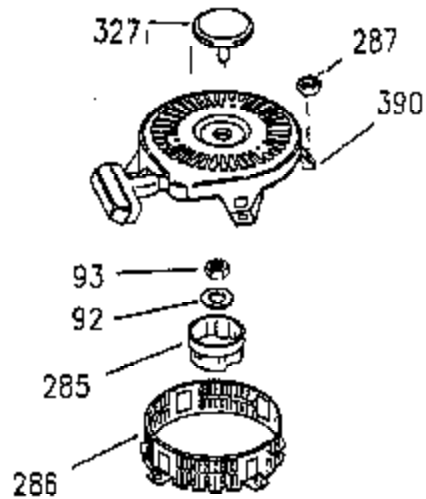

ILLUSTRATION SHOWS TYPICAL PARTS ONLY. ORDER PART NUMBER. PARTS NOT LISTED ARE SUPPLIED BY OEM.

VIEW 3 OF 3

Ref #	Part Number	Qty	Description
16	35520	1	Governor Lever
17	29916	1	Governor Lever Clamp
18	650548	1	Screw, 8-32 x 5/16"
19	35945	1	Extension Spring
28	30322	1	Lock Nut, 8-32
35	29826	1	Screw, 10-32 x 3/4"
36	29918	1	Lock Washer
37	29216	1	Lock Nut, 10-32
92	650880	1	Lock Washer
93	650881	1	Flywheel Nut
186	35522	1	Governor Link
200	36233	1	Control Bracket (Incl. 203 & 204)
203	36482	1	Compression Spring
204	650777	1	Screw, 6-32 x 21/32"
209	650902	2	Screw, 10-32 x 7/16"
210	27793	2	Conduit Clip
211	28942	2	Screw, 10-32 x 3/8"
238	650875	2	Screw, 10-32 x 5-1/4"
245A	35404	1	Air Cleaner Filter
260	35964	1	Blower Housing
261	30063	2	Screw, Torx T-30, 1/4-20 x 1/2"
286	35962	1	Cup & Screen
314	650873	2	Screw, 1/4-20 x 3/4"
315	611104	1	Alternator Coil (3/5 Split)(Incl.321, 322,323)
321	611161	1	Diode
322	611142	1	Connector Body
323	611118	21	Terminal