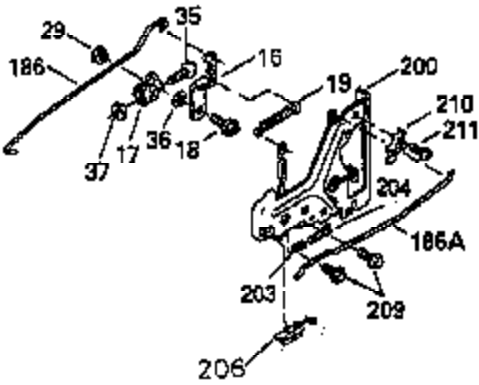

ILLUSTRATION SHOWS TYPICAL PARTS ONLY. ORDER PART NUMBER. PARTS NOT LISTED ARE SUPPLIED BY OEM.

VIEW 3 OF 3

Ref #	Part Number	Qty	Description
16	35520	1	Governor Lever
17	29916	1	Governor Lever Clamp
18	650548	1	Screw, 8-32 x 5/16"
19	35945	1	Extension Spring
28	30322	1	Lock Nut, 8-32
35	29826	1	Screw, 10-32 x 3/4"
36	29918	1	Lock Washer
37	29216	1	Lock Nut, 10-32
92	650880	1	Lock Washer
93	650881	1	Flywheel Nut
186	35522	1	Governor Link
200	36233	1	Control Bracket (Incl. 203 & 204)
203	36482	1	Compression Spring
204	650777	1	Screw, 6-32 x 21/32"
209	650902	2	Screw, 10-32 x 7/16"
210	27793	2	Conduit Clip
211	28942	2	Screw, 10-32 x 3/8"
238	650875	2	Screw, 10-32 x 5-1/4"
245A	35404	1	Air Cleaner Filter
260	35964	1	Blower Housing
261	30063	2	Screw, Torx T-30, 1/4-20 x 1/2"
286	35962	1	Cup & Screen
314	650873	2	Screw, 1/4-20 x 3/4"
315	611104	1	Alternator Coil (3/5 Split)(Incl.321, 322,323)
321	611161	1	Diode
322	611142	1	Connector Body
323	611118	21	Terminal