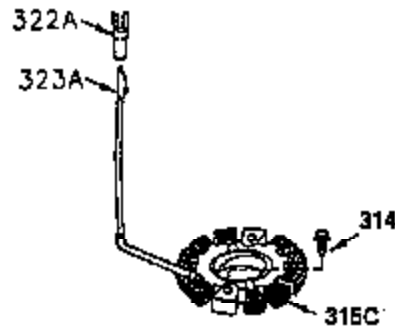

ILLUSTRATION SHOWS TYPICAL PARTS ONLY. ORDER PART NUMBER. PARTS NOT LISTED ARE SUPPLIED BY OEM.

VIEW 3 OF 3

Ref #	Part Number	Qty	Description
16	35520	1	Governor Lever
17	29916	1	Governor Lever Clamp
18	650548	1	Screw, 8-32 x 5/16"
19	35945	1	Extension Spring
28	30322	1	Lock Nut, 8-32
35	29826	1	Screw, 10-32 x 3/4"
36	29918	1	Lock Washer
37	29216	1	Lock Nut, 10-32
92	650880	1	Lock Washer
93	650881	1	Flywheel Nut
186	35522	1	Governor Link
200	36233	1	Control Bracket (Incl. 203 & 204)
203	36482	1	Compression Spring
204	650777	1	Screw, 6-32 x 21/32"
209	650902	2	Screw, 10-32 x 7/16"
210	27793	2	Conduit Clip
211	28942	2	Screw, 10-32 x 3/8"
238	650875	2	Screw, 10-32 x 5-1/4"
245A	35404	1	Air Cleaner Filter
260	35964	1	Blower Housing
261	30063	2	Screw, Torx T-30, 1/4-20 x 1/2"
286	35962	1	Cup & Screen
314	650873	2	Screw, 1/4-20 x 3/4"
315	611104	1	Alternator Coil (3/5 Split)(Incl.321, 322,323)
321	611161	1	Diode
322	611142	1	Connector Body
323	611118	21	Terminal