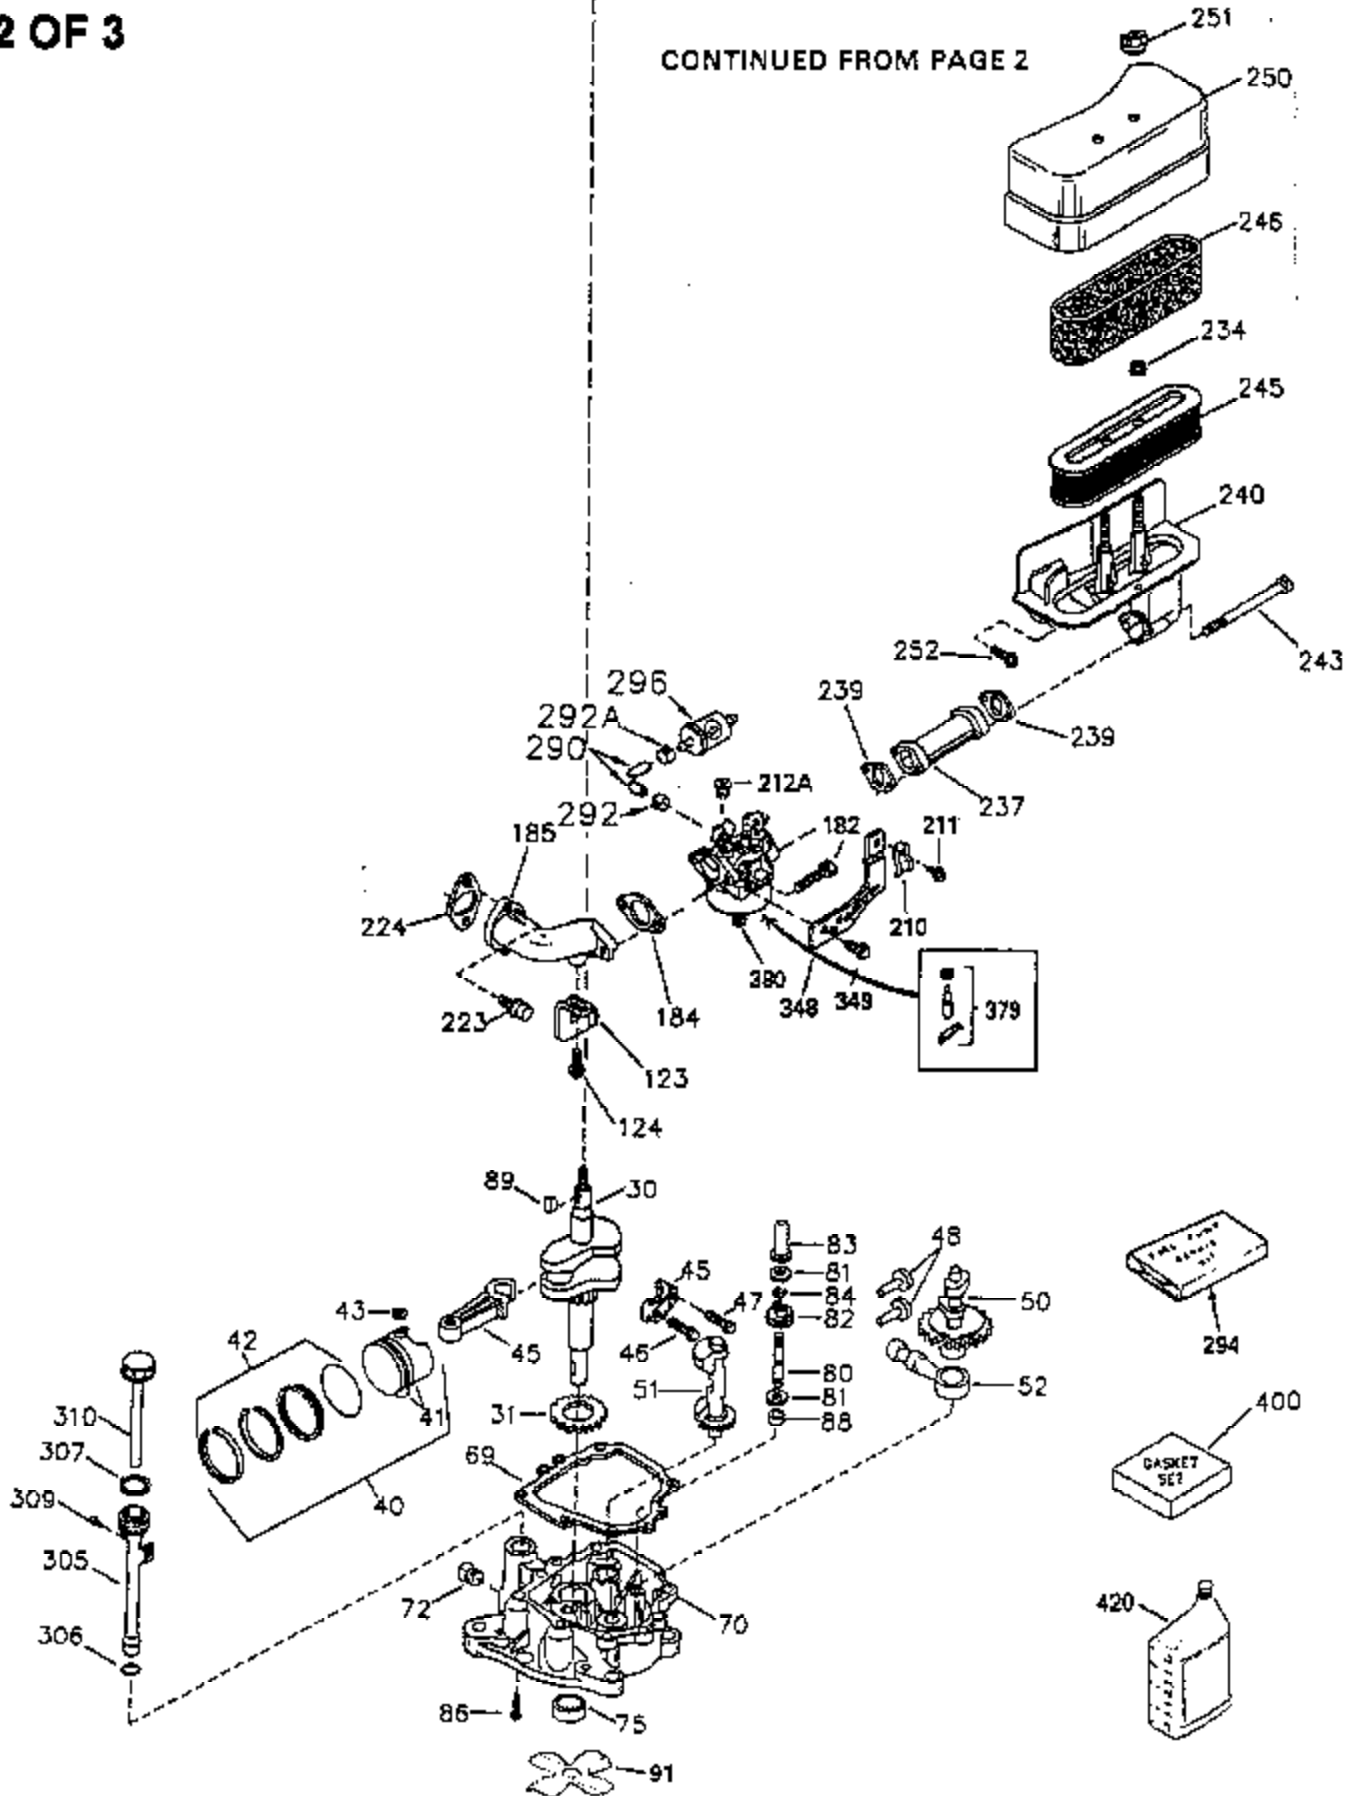

ILLUSTRATION SHOWS TYPICAL PARTS ONLY. ORDER BY PART NUMBER. PARTS NOT LISTED ARE SUPPLIED BY DEM.

VIEW 2 OF 3

CONTINUED FROM PAGE 2

Engine Parts List #2

Ref #	Part Number	Qty	Description
28	30322	1	Lock Nut, 8-32
30	35336B	1	Crankshaft
31	35327	1	Counterbalance Gear
40	35776	1	Piston, Pin & Ring Set (Std.)
40	35777	1	Piston, Pin & Ring Set (.010" OS)
40	35778	1	Piston, Pin & Ring Set (.020" OS)
41	35773	1	Piston & Pin Ass'y. (Std.) (Incl. 43)
41	35774	1	Piston & Pin Ass'y. (.010" OS) (Incl. 43)
41	35775	1	Piston & Pin Ass'y. (.020" OS) (Incl. 43)
42	35779	1	Ring Set (Std.)
42	35780	1	Ring Set (.010" OS)
42	35781	1	Ring Set (.020" OS)
43	35772	2	Piston Pin Retaining Ring
45	35330A	1	Connecting Rod Ass'y. (Incl. 46 & 47)
46	650908	1	Connecting Rod Bolt
47	650882	1	Connecting Rod Bolt
48	35313	2	Valve Lifter
50	35939	1	Camshaft (MCR)
51	35315A	1	Counterbalance Weight
52	31356	1	Oil Pump Ass'y.
69	35317	1	* Mounting Flange Gasket
70	35970	1	Mounting Flange (Incl. 72, 75 & 80)
72	31927	1	Oil Drain Plug
75	35319	1	Oil Seal
80	35712	1	Governor Shaft
81	35479	2	Washer
82	35321	1	Governor Gear Ass'y.
83	35322	1	Governor Spool
84	29193	1	Retaining Ring
86	650833	7	Screw, 1/4-20 x 1-3/16"
88	31707A	1	Spacer
89	32589	1	Flywheel Key
123	35288	1	Intake Pipe Brace
124	650738	2	Screw, 1/4-20 x 5/8"
182	650517	2	Screw, 1/4-20 x 27/32"
184	33263	1	* Carburetor To Intake Pipe Gasket
185	35955	1	Intake Pipe
210	27793	2	Conduit Clip
211	28942	2	Screw, 10-32 x 3/8"
223	792028	2	Screw, 5/16-18 x 7/8"
224	35958	1	* Intake Pipe Gasket
234	650825	2	Nut & Lock Washer, 1/4-20
237	35286	1	Air Cleaner Adapter
238	650875	2	Screw, 10-32 x 5-1/4"
239	33629	2	* Air Cleaner Gasket
240	35960	1	Air Cleaner Body (Incl. 239)
245A	35404	1	Air Cleaner Filter
245	35403	1	Air Cleaner Filter (Incl. 234)
250	35961	1	Air Cleaner Cover
251	650886	2	Wing Nut, 1/4-20
252	650887	1	Screw, 1/4-20 x 1"
261	30063	2	Screw, Torx T-30, 1/4-20 x 1/2"
290	34357	1	Fuel Line
292	26460	2	Fuel Line Clamp
296	34279B	1	Fuel Filter
305	35972	1	Oil Fill Tube
306	34265	1	* "O" Ring
307	35499	1	"O" Ring