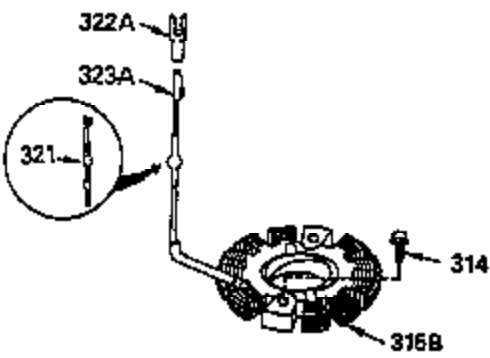

ILLUSTRATION SHOWS TYPICAL PARTS ONLY. ORDER PART NUMBER. PARTS NOT LISTED ARE SUPPLIED BY OEM.

VIEW 3 OF 3

Ref #	Part Number	Qty	Description
16	35520	1	Governor Lever
17	29916	1	Governor Lever Clamp
18	650548	1	Screw, 8-32 x 5/16"
19	35945	1	Extension Spring
28	30322	1	Lock Nut, 8-32
35	29826	1	Screw, 10-32 x 3/4"
36	29918	1	Lock Washer
37	29216	1	Lock Nut, 10-32
92	650880	1	Lock Washer
93	650881	1	Flywheel Nut
186	35522	1	Governor Link
200	36233	1	Control Bracket (Incl. 203 & 204)
203	36482	1	Compression Spring
204	650777	1	Screw, 6-32 x 21/32"
209	650902	2	Screw, 10-32 x 7/16"
210	27793	2	Conduit Clip
211	28942	2	Screw, 10-32 x 3/8"
238	650875	2	Screw, 10-32 x 5-1/4"
245A	35404	1	Air Cleaner Filter
260	35964	1	Blower Housing
261	30063	2	Screw, Torx T-30, 1/4-20 x 1/2"
286	35962	1	Cup & Screen
314	650873	2	Screw, 1/4-20 x 3/4"
315	611104	1	Alternator Coil (3/5 Split)(Incl.321, 322,323)
321	611161	1	Diode
322	611142	1	Connector Body
323	611118	21	Terminal