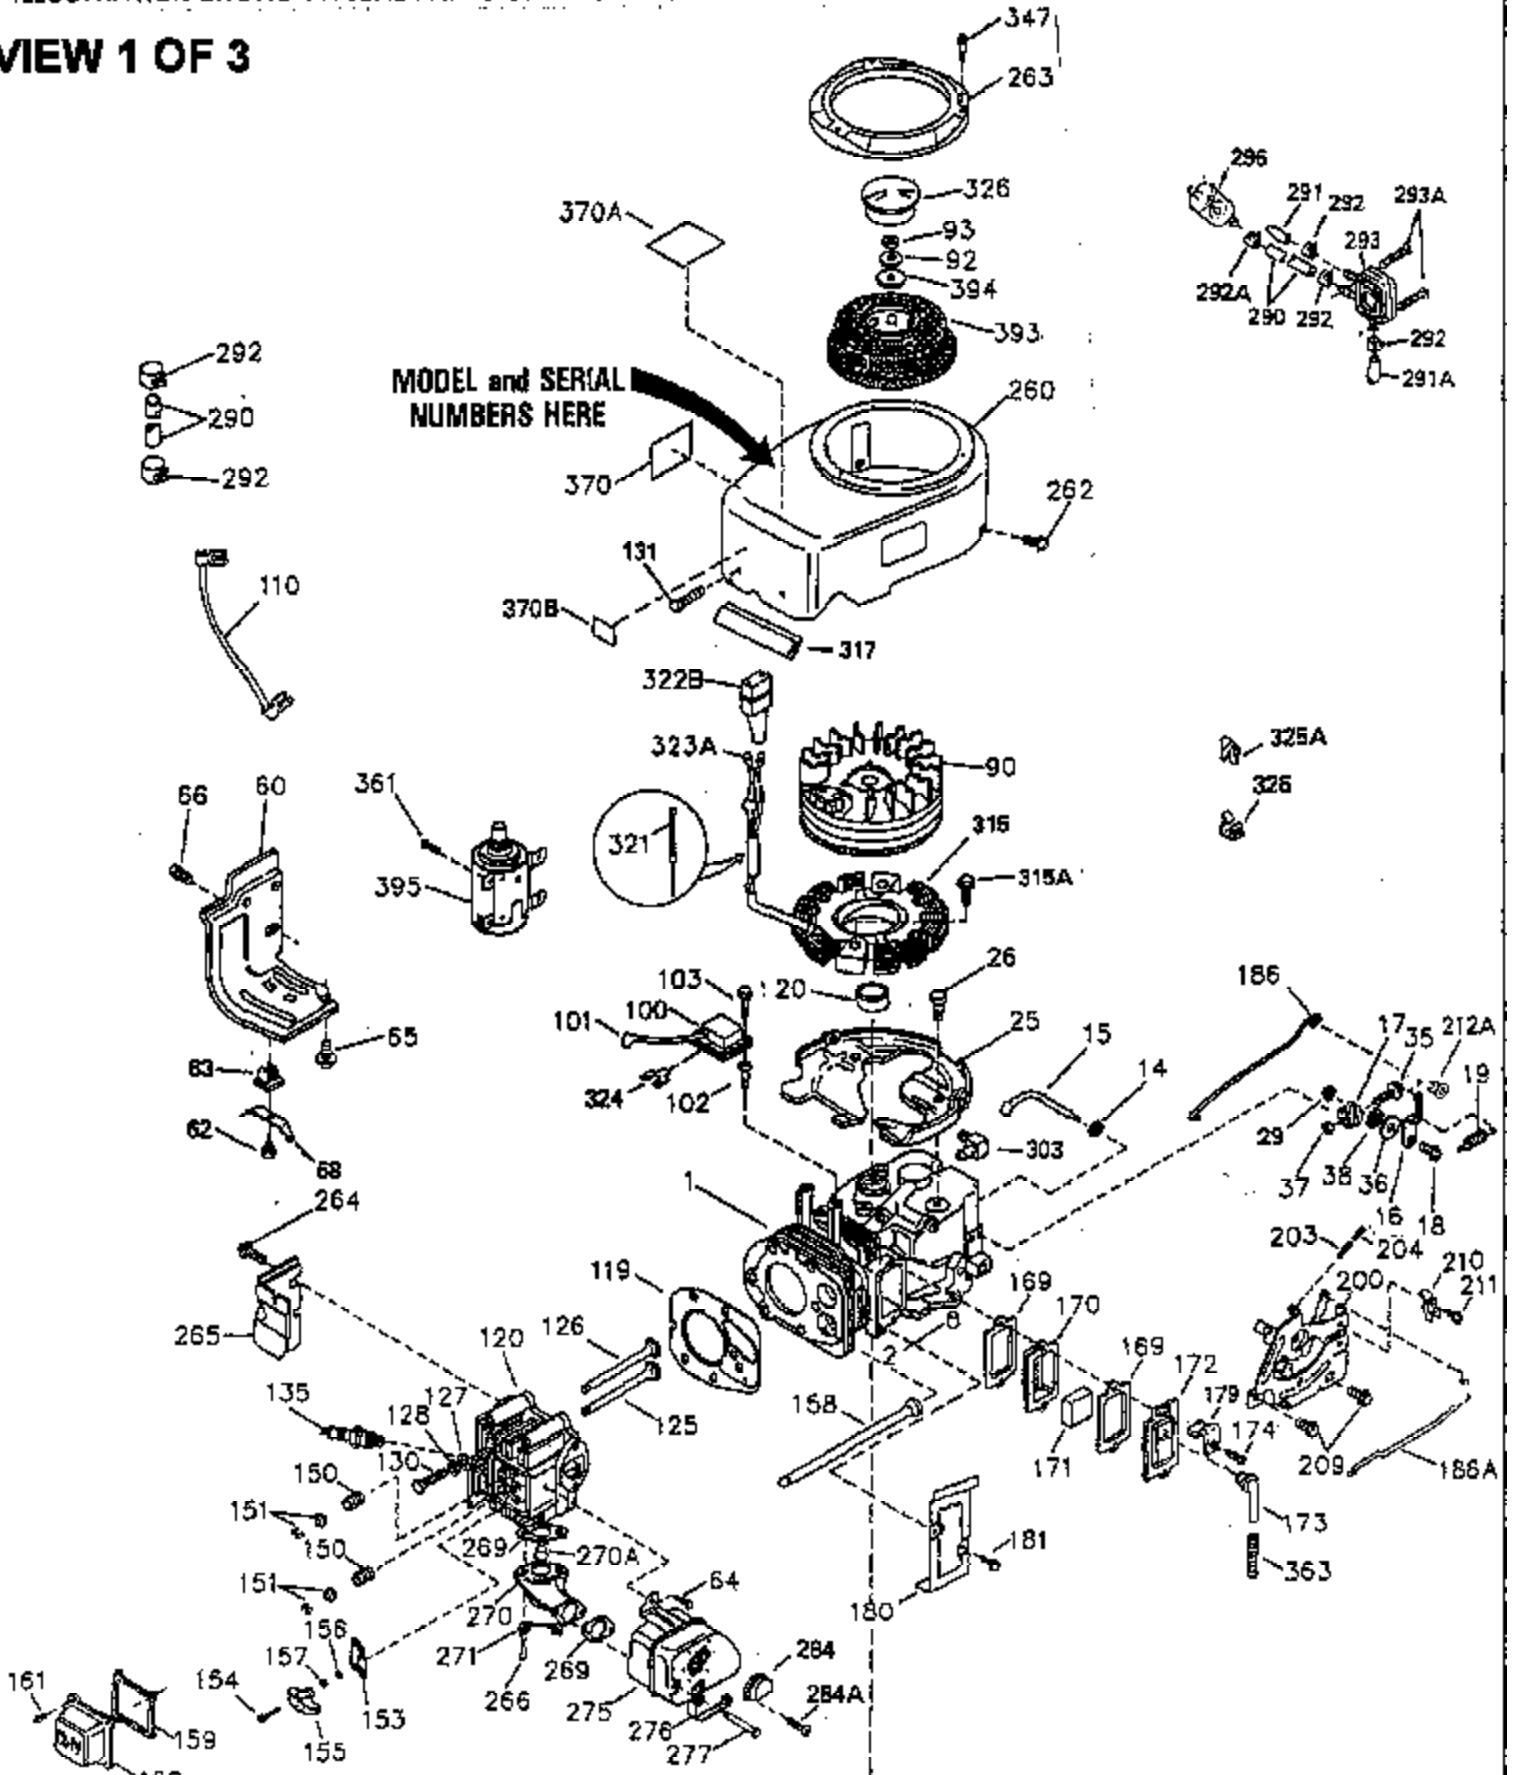

ILLUSTRATION SHOWS TYPICAL PARTS ONLY. ORDER BY PART NUMBER. PARTS NOT LISTED ARE SUPPLIED BY OEM.

VIEW 1 OF 3

CONTINUED TO PAGE 3

Engine Parts List #1

Ref #	Part Number	Qty	Description
1	35943	1	Cylinder (Incl. 2 & 20)
2	27652	2	Dowel Pin
14	28277	2	Washer
15	35324	1	Governor Rod
16	35520	1	Governor Lever
17	29916	1	Governor Lever Clamp
18	650548	1	Screw, 8-32 x 5/16"
19	35945	1	Extension Spring
20	35319	1	Oil Seal
25	37861	1	Blower Housing Baffle
26	650561	2	Screw, 1/4-20 x 5/8"
28	30322	1	Lock Nut, 8-32
35	29826	1	Screw, 10-32 x 3/4"
36	29918	1	Lock Washer
37	29216	1	Lock Nut, 10-32
38	29642	1	Retaining Ring
60	35316A	1	Blower Housing Extension
64	30063	2	Screw, Torx T-30, 1/4-20 x 1/2"
65	650128	1	Screw, 10-24 x 1/2"
90	611094	1	Flywheel (W/Ring Gear)
92	650880	1	Lock Washer
93	650881	1	Flywheel Nut
100	35135	1	Solid State Ignition
101	610118	1	Spark Plug Cover
102	650872	2	Solid State Mounting Stud
103	650814	2	Screw, Torx T-15, 10-24 x 1"
110	36225	1	Ground Wire
119	35946	1	* Cylinder Head Gasket
120	35948	1	Cylinder Head
125	35308	1	Exhaust Valve (Std.)
125	35433	1	Exhaust Valve (1/32" OS)
126	35309	1	Intake Valve (Std.)
126	35432	1	Intake Valve (1/32" OS)
127	650691	6	Washer
128	650690	6	Belleville Washer
130	650946	6	Screw, 5/16-18 x 2-45/64"
135	34645	1	Resistor Spark Plug (RN4C)
150	33507	2	Valve Spring
151	33508	2	Valve Spring Keeper
153	35949	1	Push Rod Guide
154	650945	1	Rocker Arm Stud
155	35950	1	Rocker Arm
156	650890	2	Lock Washer
157	650947	1	Lock Nut, 5/16-24
158	35951	2	Push Rod
159	35952	1	* Rocker Arm Cover Gasket
160	35953	1	Rocker Arm Housing
161	30063	4	Screw, Torx T-30, 1/4-20 x 1/2"
169	27896A	2	* Valve Cover Gasket
170	28423	1	Breather Body
171	28424	1	Breather Element
172	28425	1	Valve Cover
173	35350	1	Breather Tube
174	650128	2	Screw, 10-24 x 1/2"
180	35954	1	Blower Housing Extension
181	30200	2	Screw, 10-24 x 9/16"
186	35522	1	Governor Link
200	36233	1	Control Bracket (Incl. 203 & 204)