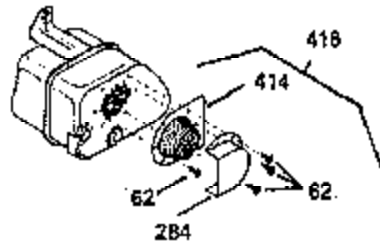

OPTIONAL SPARK ARRESTOR