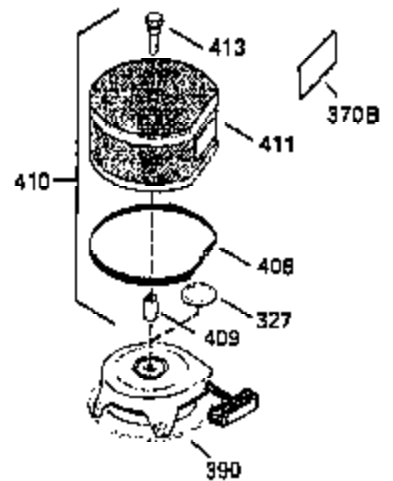

ILLUSTRATION SHOWS TYPICAL PARTS ONLY. ORDER BY PART NUMBER. PARTS NOT LISTED ARE SUPPLIED BY OEM.

OPTIONAL ELECTRIC STARTER MOTOR

OPTIONAL SPARK ARRESTOR

OPTIONAL DEBRIS SCREEN

Ref #	Part Number	Qty	Description
16	35520	1	Governor Lever
17	29916	1	Governor Lever Clamp
18	650548	1	Screw, 8-32 x 5/16"
19	35203	1	Extension Spring
28	30322	1	Lock Nut, 8-32
35	29826	1	Screw, 10-32 x 3/4"
36	29918	1	Lock Washer
37	29216	1	Lock Nut, 10-32
38	29642	1	Retaining Ring
60	35316	1	Blower Housing Extension
62	650760	1	Screw, 8-32 x 3/8"
63	28545	1	Grommet
64	30063	1	Screw, Torx T-30, 1/4-20 x 1/2"
65	650128	1	Screw, 10-24 x 1/2"
66	30063	1	Screw, Torx T-30, 1/4-20 x 1/2"
68	33356	1	Ground Terminal
172	28425	1	Valve Cover
173	35350	1	Breather Tube
174	650128	2	Screw, 10-24 x 1/2"
182	650517	2	Screw, 1/4-20 x 27/32"
186	35522	1	Governor Link
186A	35346	1	Choke Link
210	27793	1	Conduit Clip
211	28942	1	Screw, 10-32 x 3/8"
266	650876	2	Screw, 5/16-18 x 1-1/4"
269	35762	2	* Exhaust Manifold Gasket
270	35292	1	Exhaust Manifold
271	35293	1	Locking Plate
276	35348	1	Locking Plate
277	650877	2	Screw, 5/16-18 x 4-1/2"
325	34246	1	Wire Clip
327	35392	1	Starter Plug
361	30063	4	Screw, Torx T-30, 1/4-20 x 1/2"
363	34148	1	Spring
370B	35274	1	Instruction Decal
380	632498	1	Carburetor (Incl. 184)
390	590671	1	Rewind Starter
395	35763A	1	Electric Starter Motor (12 Volt)

ILLUSTRATION SHOWS TYPICAL PARTS ONLY. ORDER BY PART NUMBER. PARTS NOT LISTED ARE SUPPLIED BY OEM.

Ref #	Part Number	Qty	Description
64	30063	1	Screw, Torx T-30, 1/4-20 x 1/2"
110A	36230	1	Ground Wire
314	650873	2	Screw, 1/4-20 x 3/4"
315	611104	1	Alternator Coil (3/5 Split)(Incl.321, 322,323)
321	611161	1	Diode
322	611142	1	Connector Body
323	611118	2	Terminal
325	34246	1	Wire Clip
330	611167	1	Wire Harness