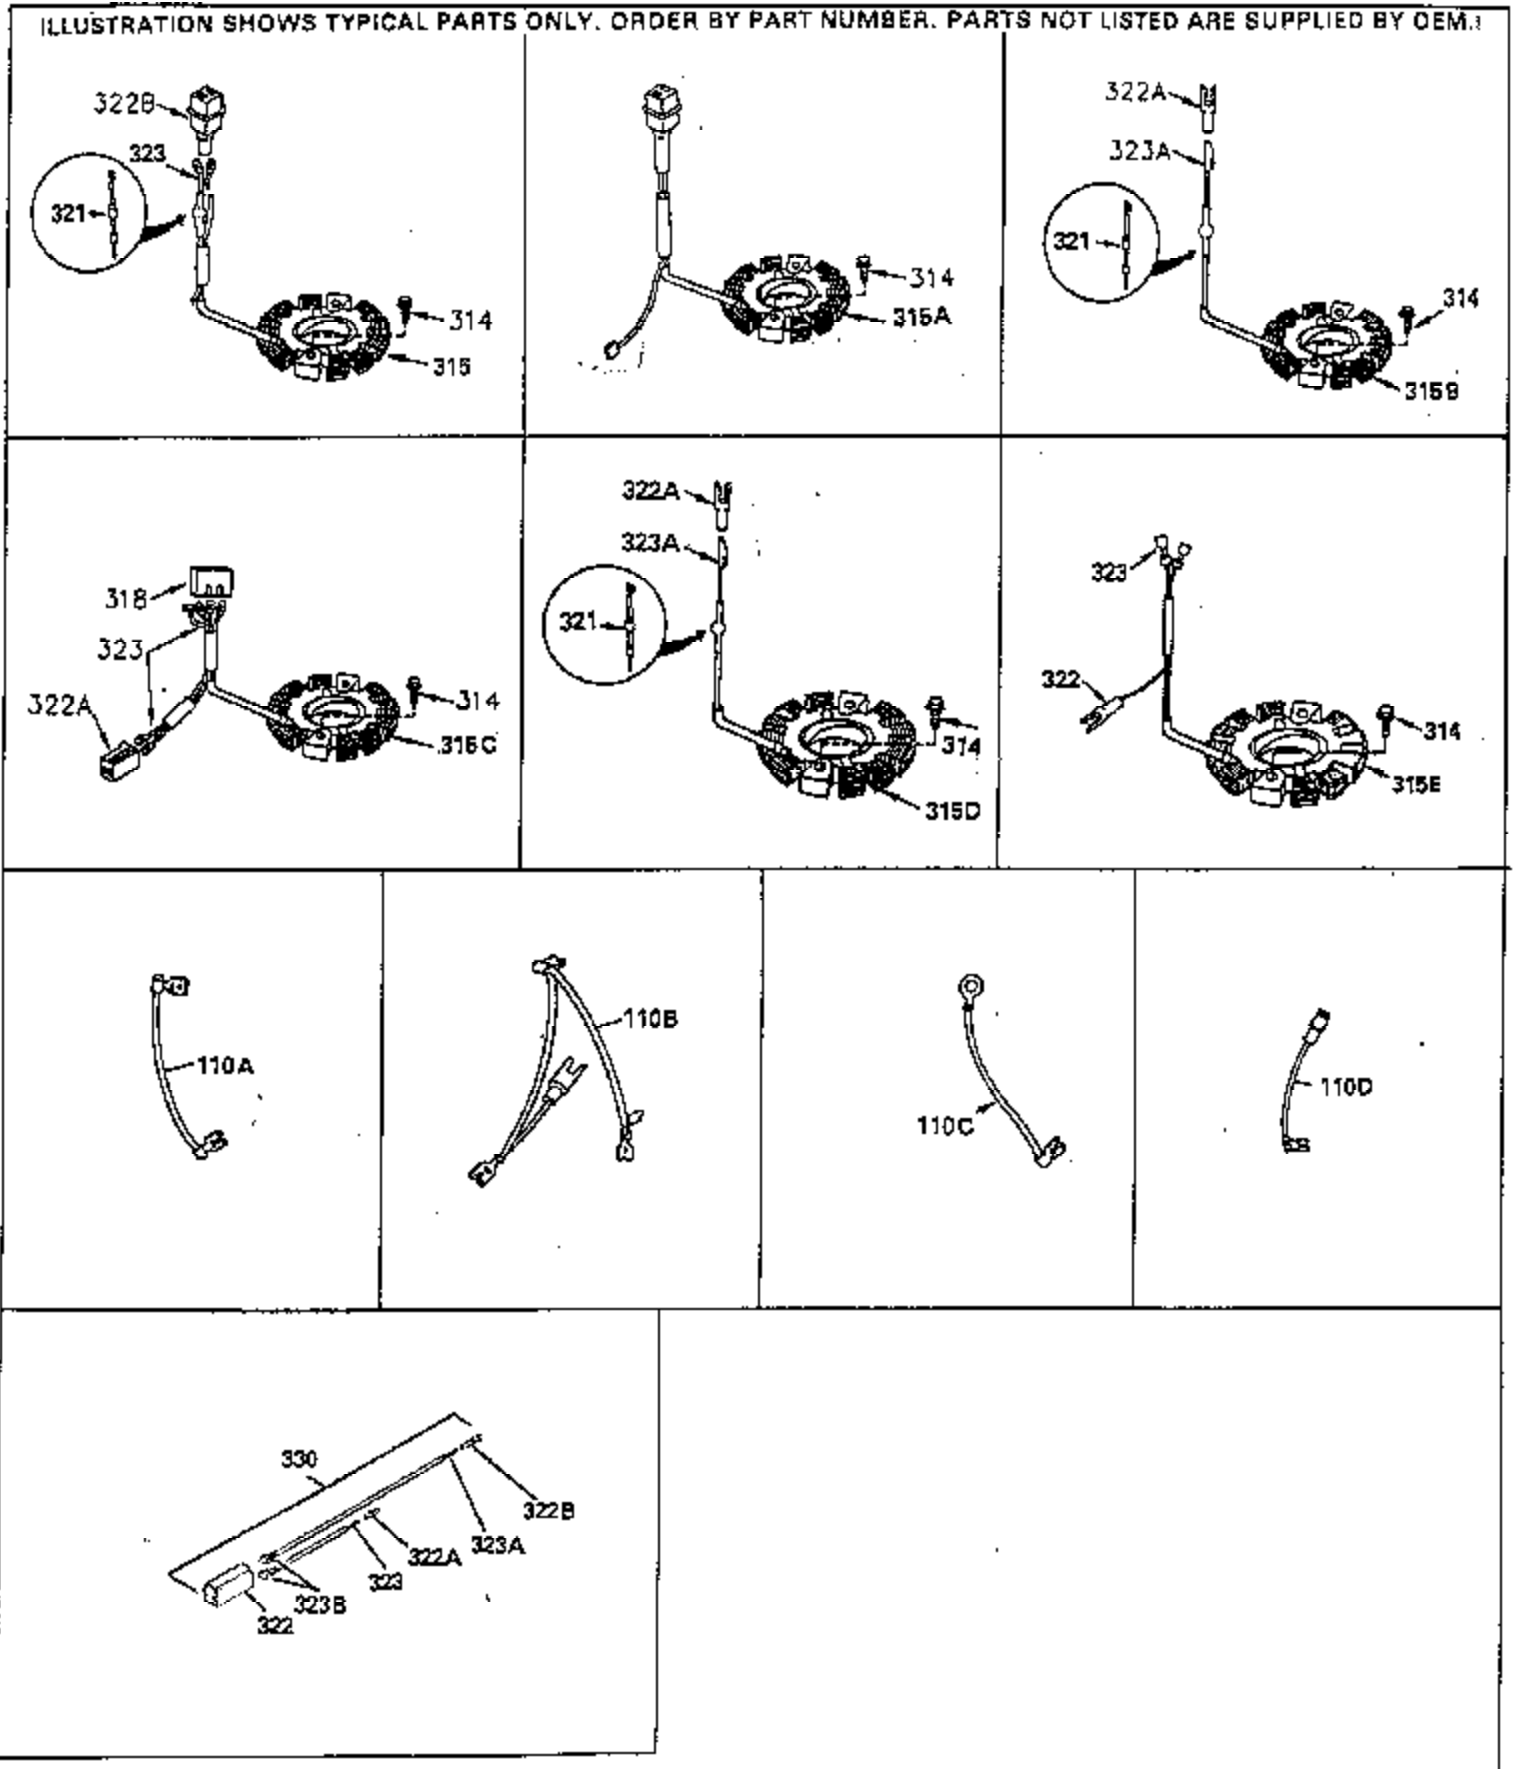

ILLUSTRATION SHOWS TYPICAL PARTS ONLY. ORDER BY PART NUMBER. PARTS NOT LISTED ARE SUPPLIED BY OEM.

Ref #	Part Number	Qty	Description
110A	35183		Ground Wire
314	650873		Screw, 1/4-20 x 3/4"
315B	611159		Alt.Coil (Tri-circuit)(Incl. 322 & 32 3)
322	611117		Connector Body
323	611118		Terminal