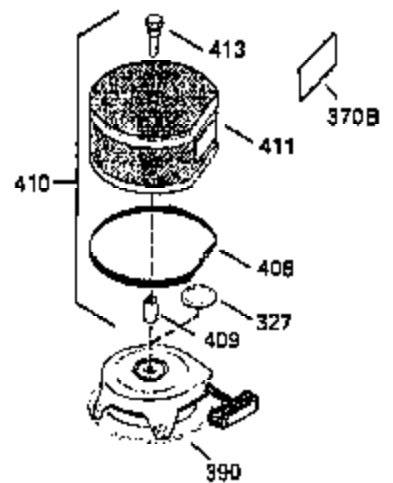

ILLUSTRATION SHOWS TYPICAL PARTS ONLY. ORDER BY PART NUMBER. PARTS NOT LISTED ARE SUPPLIED BY OEM.

OPTIONAL ELECTRIC STARTER MOTOR

OPTIONAL SPARK ARRESTOR

OPTIONAL DEBRIS SCREEN

Ref #	Part Number	Qty	Description
16	35520		Governor Lever
17	29916		Governor Lever Clamp
18	650548		Screw, 8-32 x 5/16"
19	35203		Extension Spring
28	30322		Lock Nut, 8-32
35	29826		Screw, 10-32 x 3/4"
36	29918		Lock Washer
37	29216		Lock Nut, 10-32
38	29642		Retaining Ring
60	35316A		Blower Housing Extension
65	650128		Screw, 10-24 x 1/2"
66	30063		Screw, Torx T-30 , 1/4-20 x 1/2"
172	28425		Valve Cover
173	35350		Breather Tube
174	650128		Screw, 10-24 x 1/2"
182	650517		Screw, 1/4-20 x 27/32"
186	35522		Governor Link
209A	30200		Screw, 10-24 x 9/16"
210	27793		Conduit Clip
211	28942		Screw, 10-32 x 3/8"
266	650876		Screw, 5/16-18 x 1-1/4"
270	35292		Exhaust Manifold
271	35293		Locking Plate (Manifold)
276	35348		Locking Plate
277	650877		Screw, 5/16-18 x 4-1/2"
284	35428		Muffler Deflector
327	35392		Starter Plug
361	30063		Screw, Torx T-30, 1/4-20 x 1/2"
380	632534		Carburetor (Incl. 184) (Refer to Division 5, Section A, page A4-2 or Fiche 12, Grid F-1for breakdown)
390	590633		Rewind Starter (Refer to Division 5, Section C, page 30 or Fiche 12, Grid G-9 for breakdown)
395	35763		Electric Starter Motor (12 Volt) (Refer to Division 5, Section D, page 20 or Fiche 12, Grid G-13 for breakdown)
396	33329D		Electric Starter Motor (120 Volt)(opt ional) Engine requires a ring gear flywheel (611091 minimum) and the cylinder must have drilled and tapped startermounting bosses to add the electric starter.
414	35352		Spark Arrestor Screen (Incl.416)(Opti onal)
416	650760		Screw, 8-32 x 3/8" (Optional)