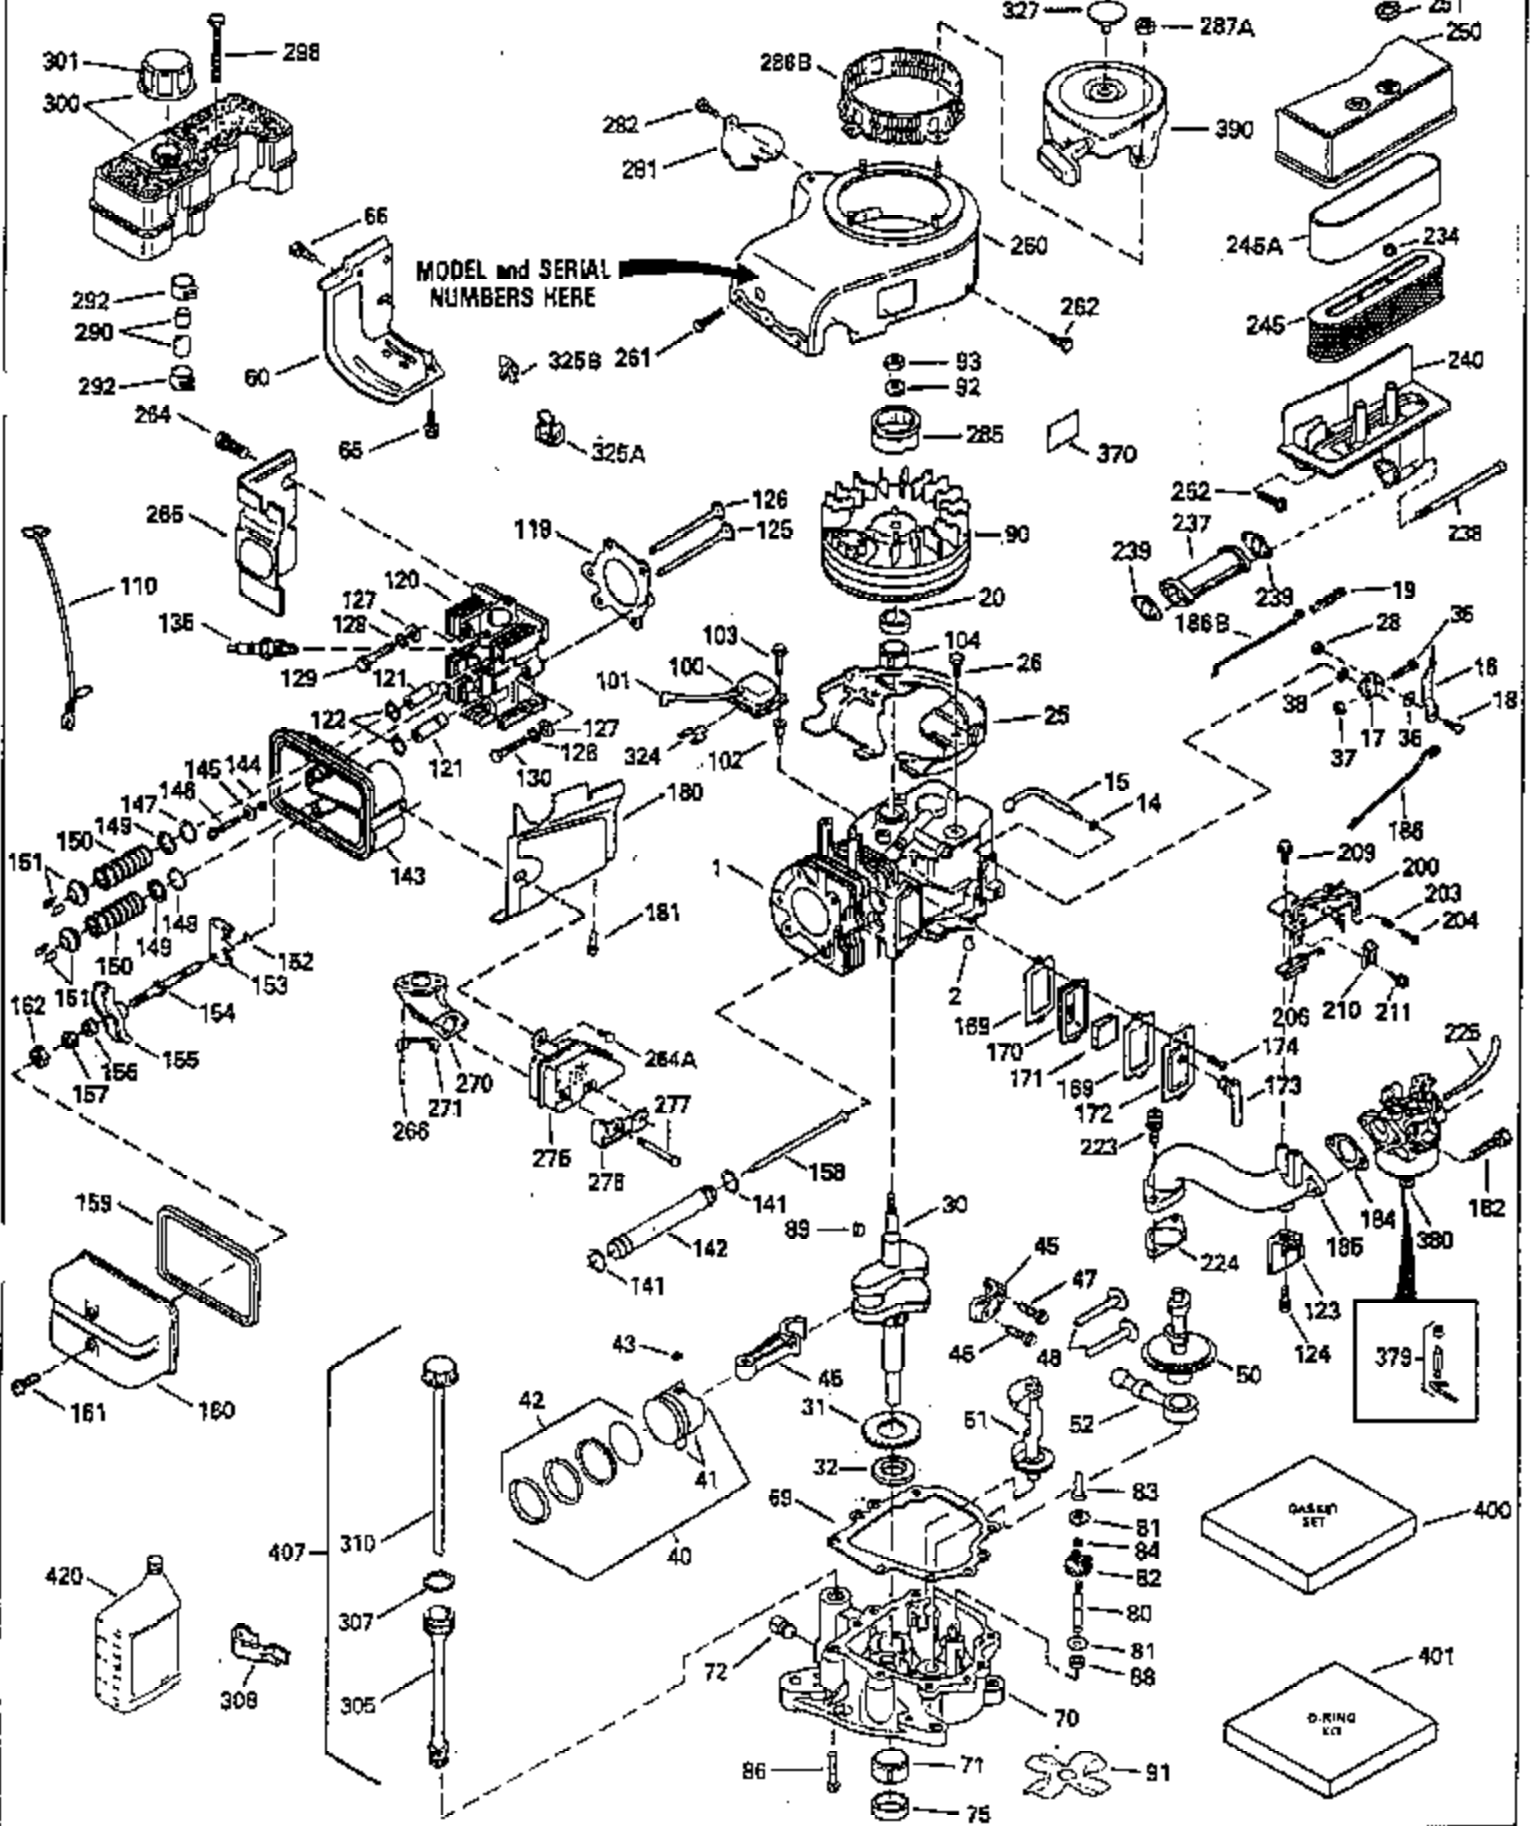

ILLUSTRATION SHOWS TYPICAL PARTS ONLY. ORDER BY PART NUMBER. PARTS NOT LISTED ARE SUPPLIED BY OEM.

Engine Parts List #1

Ref #	Part Number	Qty	Description
1	35399B		Cylinder (Incl. 2, 20 & 104) (3-5/16" Bore)
2	27652		Dowel Pin
14	28277		Washer
15	35324		Governor Rod
16	35520		Governor Lever
17	29916		Governor Lever Clamp
18	650548		Screw, 8-32 x 5/16"
19	35203		Extension Spring
20	35319		Oil Seal
25	35326		Blower Housing Baffle
26	650561		Screw, 1/4-20 x 5/8"
28	30322		Lock Nut, 8-32
30	35336B		Crankshaft (Counterbalance)
31	35327		Counterbalance Gear
32	35653		Shim Washer (.015") (Use as required)
35	29826		Screw, 10-32 x 3/4"
36	29918		Lock Washer
37	29216		Lock Nut, 10-32
38	29642		Retaining Ring
40	35339A		Piston, Pin & Ring Set (Std.) (3-5/16 ")
40	35340A		Piston, Pin & Ring Set (.010" OS)
40	35341A		Piston, Pin & Ring Set (.020" OS)
41	35329		Piston & Pin Assy. (Std.) (Incl. No. 43)
41	35430		Piston & Pin Assy. (.010" OS) (Incl. 43)
41	35431		Piston & Pin Assy. (.020" OS) (Incl. 43)
42	34866A		Ring Set (Std.)
42	34867A		Ring Set (.010" OS)
42	34868A		Ring Set (.020" OS)
43	31919		Piston Pin Retaining Ring
45	35330A		Connecting Rod Ass'y. (Incl. 46 & 47)
46	650908		Connecting Rod Bolt
47	650882		Connecting Rod Bolt
48	35313		Valve Lifter
50	35314		Camshaft (MCR)
51	35315A		Counterbalance Weight
52	31356		Oil Pump
60	35316A		Blower Housing Extension
65	650128		Screw, 10-24 x 1/2"
66	30063		Screw, Torx T-30 , 1/4-20 x 1/2"
69	35317		* Mounting Flange Gasket
70	35401A		Mounting Flange (Incl. 71, 72, 75 & 8 0)
71	35377		Crankshaft Bushing
72	31927		Oil Drain Plug
75	35319		Oil Seal
80	35712		Governor Shaft
81	35479		Washer, Flat
82	35321		Governor Gear Ass'y. (Incl. 81)
83	35322		Governor Spool
84	29193		Retaining Ring
86	650833		Screw, 1/4-20 x 1-3/16"
88	31707A		Spacer (Incl. 81)
89	32589		Flywheel Key
90	611094		Flywheel (7 amp w/ring gear)
92	650880		Lock Washer
93	650881		Flywheel Nut
100	35135		Solid State Ignition
101	610118		Spark Plug Cover
102	650872		Solid State Mounting Stud