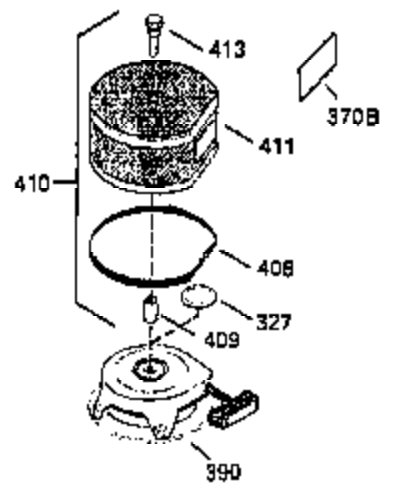

ILLUSTRATION SHOWS TYPICAL PARTS ONLY. ORDER BY PART NUMBER. PARTS NOT LISTED ARE SUPPLIED BY OEM.

OPTIONAL ELECTRIC STARTER MOTOR

OPTIONAL SPARK ARRESTOR

OPTIONAL DEBRIS SCREEN

Ref #	Part Number	Qty	Description
16	35520		Governor Lever
17	29916		Governor Lever Clamp
18	650548		Screw, 8-32 x 5/16"
19	35203		Extension Spring
28	30322		Lock Nut, 8-32
35	29826		Screw, 10-32 x 3/4"
36	29918		Lock Washer
37	29216		Lock Nut, 10-32
38	29642		Retaining Ring
60	35316A		Blower Housing Extension
62	650760		Screw, 8-32 x 3/8"
63	28545		Grommet
65	650128		Screw, 10-24 x 1/2"
66	30063		Screw, Torx T-30 , 1/4-20 x 1/2"
68	33356		Ground Terminal
172	28425		Valve Cover
173	35350		Breather Tube
174	650128		Screw, 10-24 x 1/2"
182	650517		Screw, 1/4-20 x 27/32"
186	35522		Governor Link
209A	30200		Screw, 10-24 x 9/16"
210	27793		Conduit Clip
211	28942		Screw, 10-32 x 3/8"
266	650876		Screw, 5/16-18 x 1-1/4"
270	35292		Exhaust Manifold
271	35293		Locking Plate (Manifold)
276	35348		Locking Plate
277	650877		Screw, 5/16-18 x 4-1/2"
284	35428		Muffler Deflector
327	35392		Starter Plug
361	30063		Screw, Torx T-30, 1/4-20 x 1/2"
380	632498		Carburetor (Incl. 184) (Refer to Division 5, Section A, page A4-2 or Fiche 12, Grid F-1for breakdown)
390	590633		Rewind Starter (Refer to Division 5, Section C, page 30 or Fiche 12, Grid G-9 for breakdown)
395	35763		Electric Starter Motor (12 Volt) (Refer to Division 5, Section D, page 20 or Fiche 12, Grid G-13 for breakdown)
396	33329D		Electric Starter Motor (120 Volt)(opt ional) Engine requires a ring gear flywheel (611091 minimum) and the cylinder must have drilled and tapped startermounting bosses to add the electric starter.
414	35352		Spark Arrestor Screen (Incl.416)(Opti onal)
416	650760		Screw, 8-32 x 3/8" (Optional)