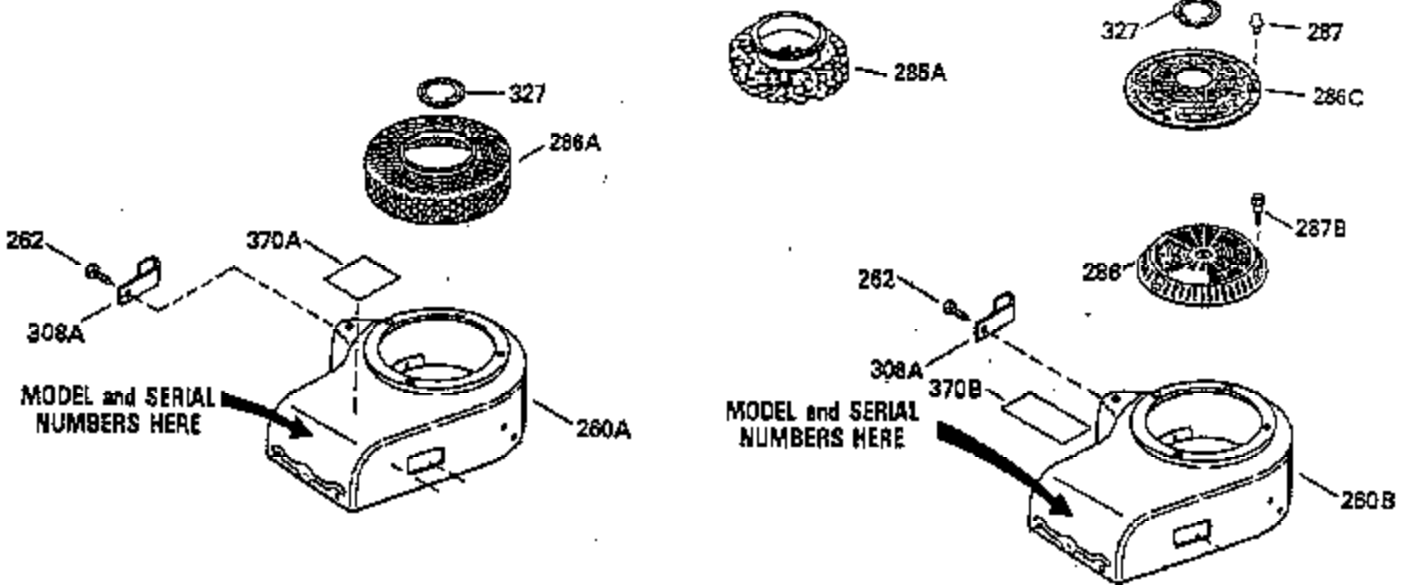

ILLUSTRATION SHOWS TYPICAL PARTS ONLY. ORDER BY PART NUMBER. PARTS NOT LISTED ARE SUPPLIED BY OEM. .

Ref #	Part Number	Qty	Description
245	35403		Air Cleaner Element (Incl. 234)
262	29747B		Screw, 5/16-24 x 21/32"
290	30705		Fuel Line (16" or 40cm)
292	26460		Fuel Line Clamp
308A	35437		Fill Tube Clip
327	35392		Starter Plug
380	632498		Carburetor (Incl. 184) (Refer to Division 5, Section A, page A4-2 or Fiche 12, Grid F-1for breakdown)