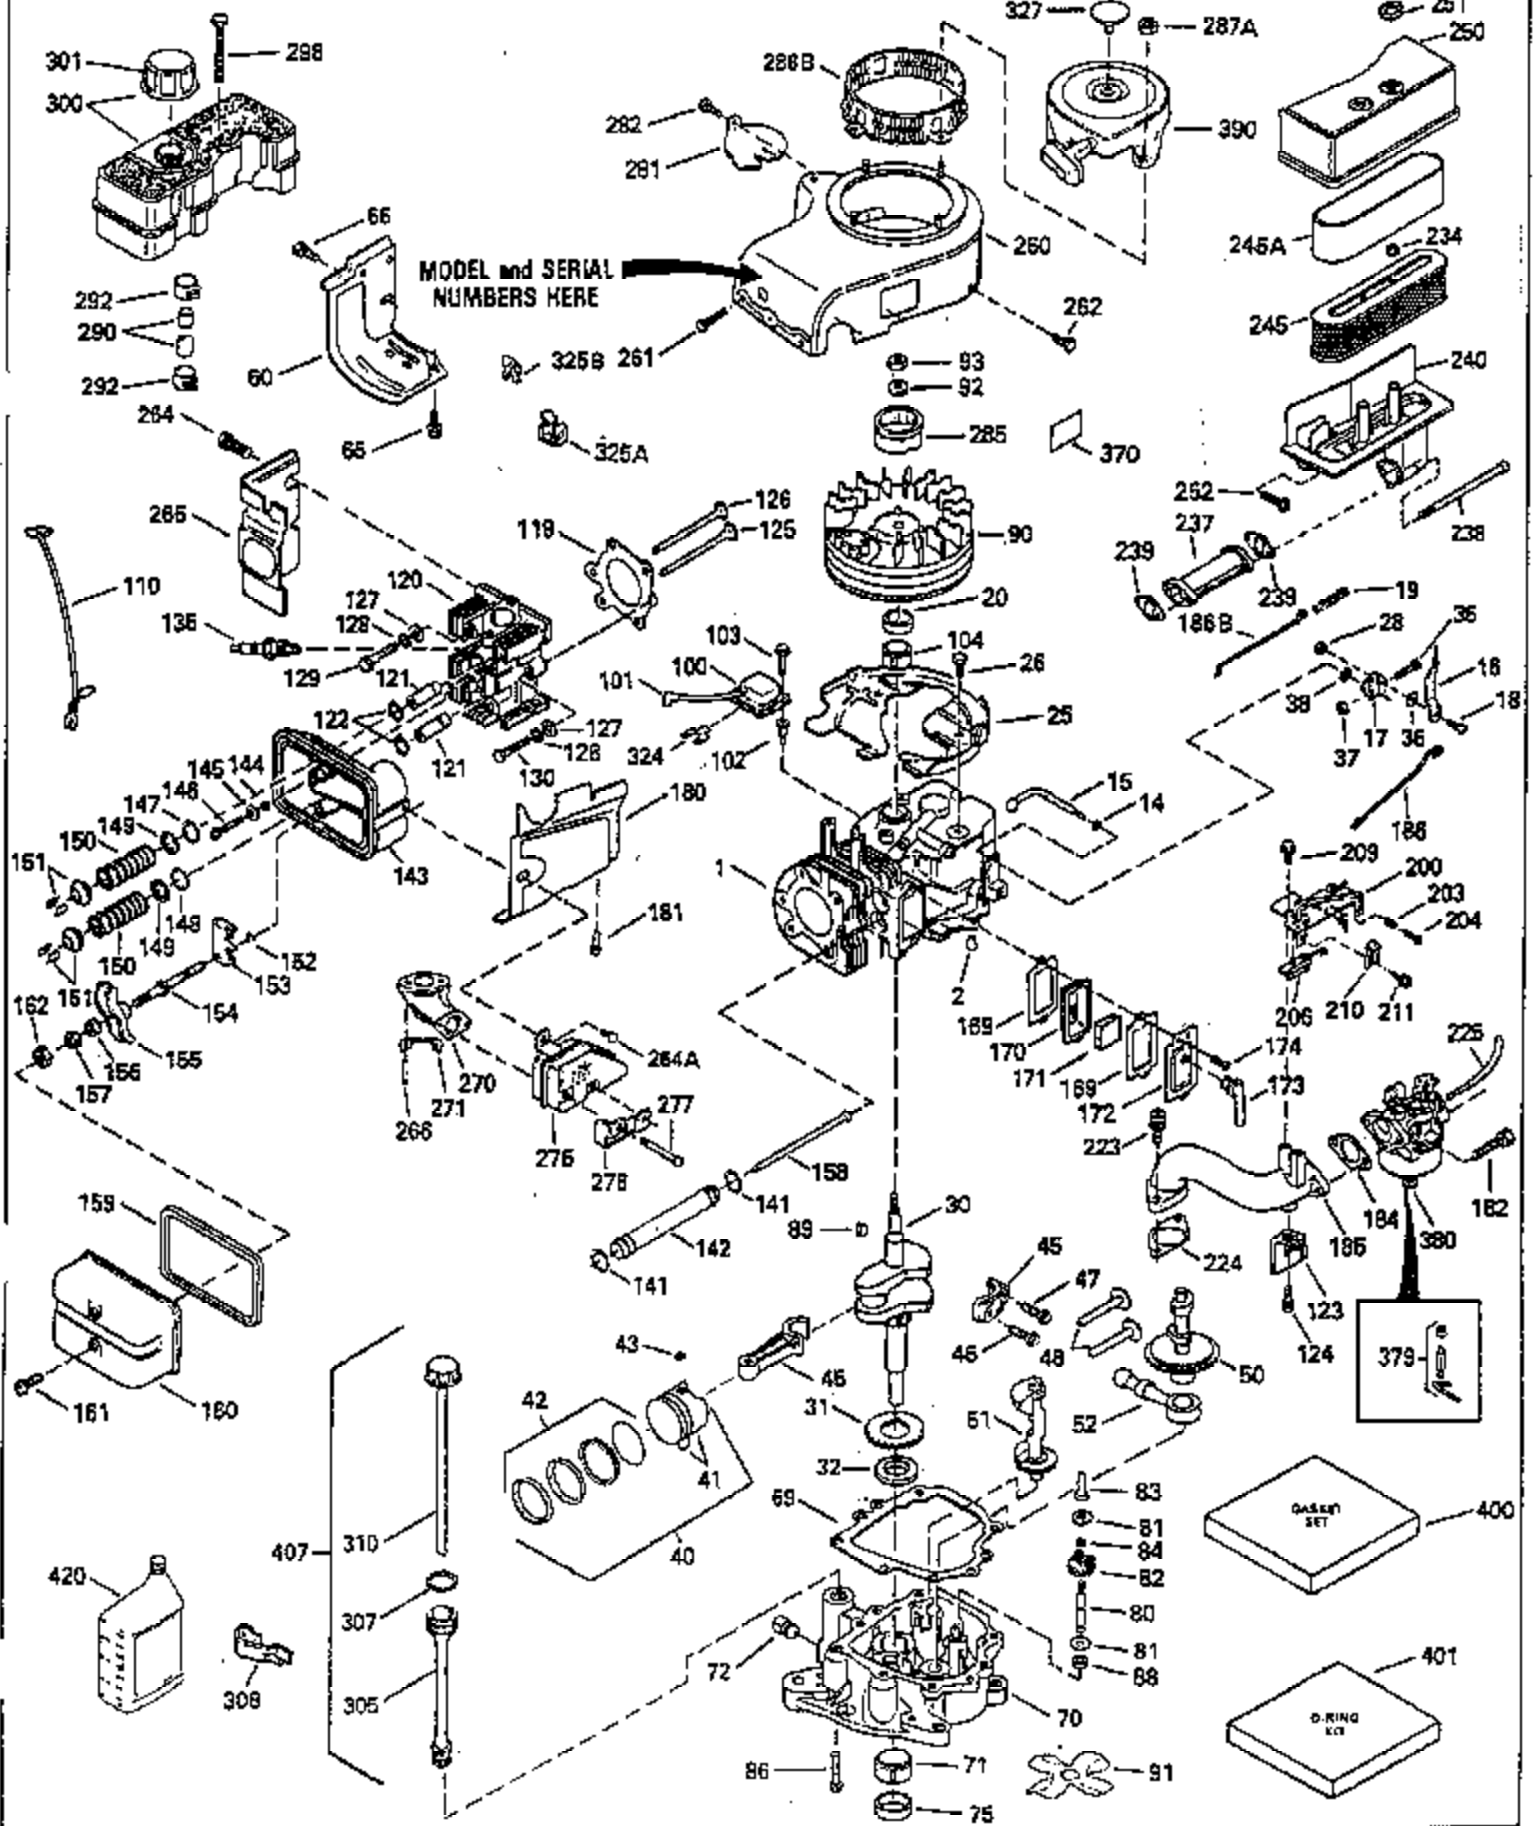

ILLUSTRATION SHOWS TYPICAL PARTS ONLY. ORDER BY PART NUMBER. PARTS NOT LISTED ARE SUPPLIED BY OEM.

Ref #	Part Number	Qty	Description
1	35323A	1	Cylinder (Incl. 2 & 20)
2	27652	2	Dowel Pin
14	28277	2	Washer
15	35324	1	Governor Rod
16	35520	1	Governor Lever
17	29916	1	Governor Lever Clamp
18	650548	1	Screw, 8-32 x 5/16"
19	35945	1	Extension Spring
20	35319	1	Oil Seal
25	35326	1	Blower Housing Baffle
26	650561	2	Screw, 1/4-20 x 5/8"
28	30322	1	Lock Nut, 8-32
30	35336B	1	Crankshaft
31	35327	1	Counterbalance Gear
35	29826	1	Screw, 10-32 x 3/4"
36	29918	1	Lock Washer
37	29216	1	Lock Nut, 10-32
38	29642	1	Retaining Ring
40	35776	1	Piston, Pin & Ring Set (Std.)
40	35777	1	Piston, Pin & Ring Set (.010" OS)
40	35778	1	Piston, Pin & Ring Set (.020" OS)
41	35773	1	Piston & Pin Ass'y. (Std.) (Incl. 43)
41	35774	1	Piston & Pin Ass'y. (.010" OS) (Incl. 43)
41	35775	1	Piston & Pin Ass'y. (.020" OS) (Incl. 43)
42	35779	1	Ring Set (Std.)
42	35780	1	Ring Set (.010" OS)
42	35781	1	Ring Set (.020" OS)
43	35772	2	Piston Pin Retaining Ring
45	35330A	1	Connecting Rod Ass'y. (Incl. 46 & 47)
46	650908	1	Connecting Rod Bolt
47	650882	1	Connecting Rod Bolt
48	35313	2	Valve Lifter
50	35939	1	Camshaft (MCR)
51	35315A	1	Counterbalance Weight
52	31356	1	Oil Pump Ass'y.
60	35316	1	Blower Housing Extension
64	30063	1	Screw, Torx T-30, 1/4-20 x 1/2"
65	650128	1	Screw, 10-24 x 1/2"
66	30063	1	Screw, Torx T-30, 1/4-20 x 1/2"
69	35317	1	* Mounting Flange Gasket
70	35711A	1	Mounting Flange (Incl. 72, 75 & 80)
72	31927	1	Oil Drain Plug
75	35319	1	Oil Seal
80	35712	1	Governor Shaft
81	35479	2	Washer
82	35321	1	Governor Gear Ass'y.
83	35322	1	Governor Spool
84	29193	1	Retaining Ring
86	650833	7	Screw, 1/4-20 x 1-3/16"
88	31707A	1	Spacer
89	32589	1	Flywheel Key
90	611093	1	Flywheel (W/Ring Gear)
92	650880	1	Lock Washer
93	650881	1	Flywheel Nut
100	35135	1	Solid State Ignition
101	610118	1	Spark Plug Cover
102	650872	2	Solid State Mounting Stud
103	650814	2	Screw, Torx T-15, 10-24 x 1"