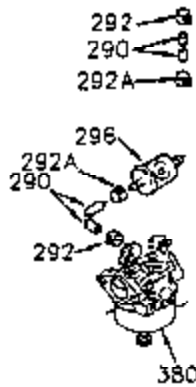

ILLUSTRATION SHOWS TYPICAL PARTS ONLY. ORDER BY PART NUMBER. PARTS NOT LISTED ARE SUPPLIED BY OEM. .

Ref #	Part Number	Qty	Description
64	30063	1	Screw, Torx T-30, 1/4-20 x 1/2"
245	35403	1	Air Cleaner Filter (Incl. 234)
262	29747B	2	Screw, Torx T-40, 5/16-24 x 21/32"
286A	35792	1	Debris Screen
287	650936	1	Screw, 10-32 x 13/32"
290	30705	1	Fuel Line
292	26460	1	Fuel Line Clamp
308A	33997	1	Fill Tube Clip
325	34246	1	Wire Clip
370A	34686	1	Name Decal
370B	35274	1	Instruction Decal
380	632490	1	Carburetor (Incl. 184)