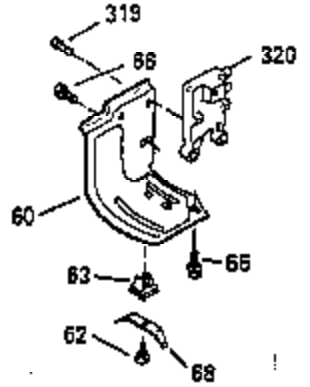

ILLUSTRATION SHOWS TYPICAL PARTS ONLY. ORDER BY PART NUMBER. PARTS NOT LISTED ARE SUPPLIED BY OEM.