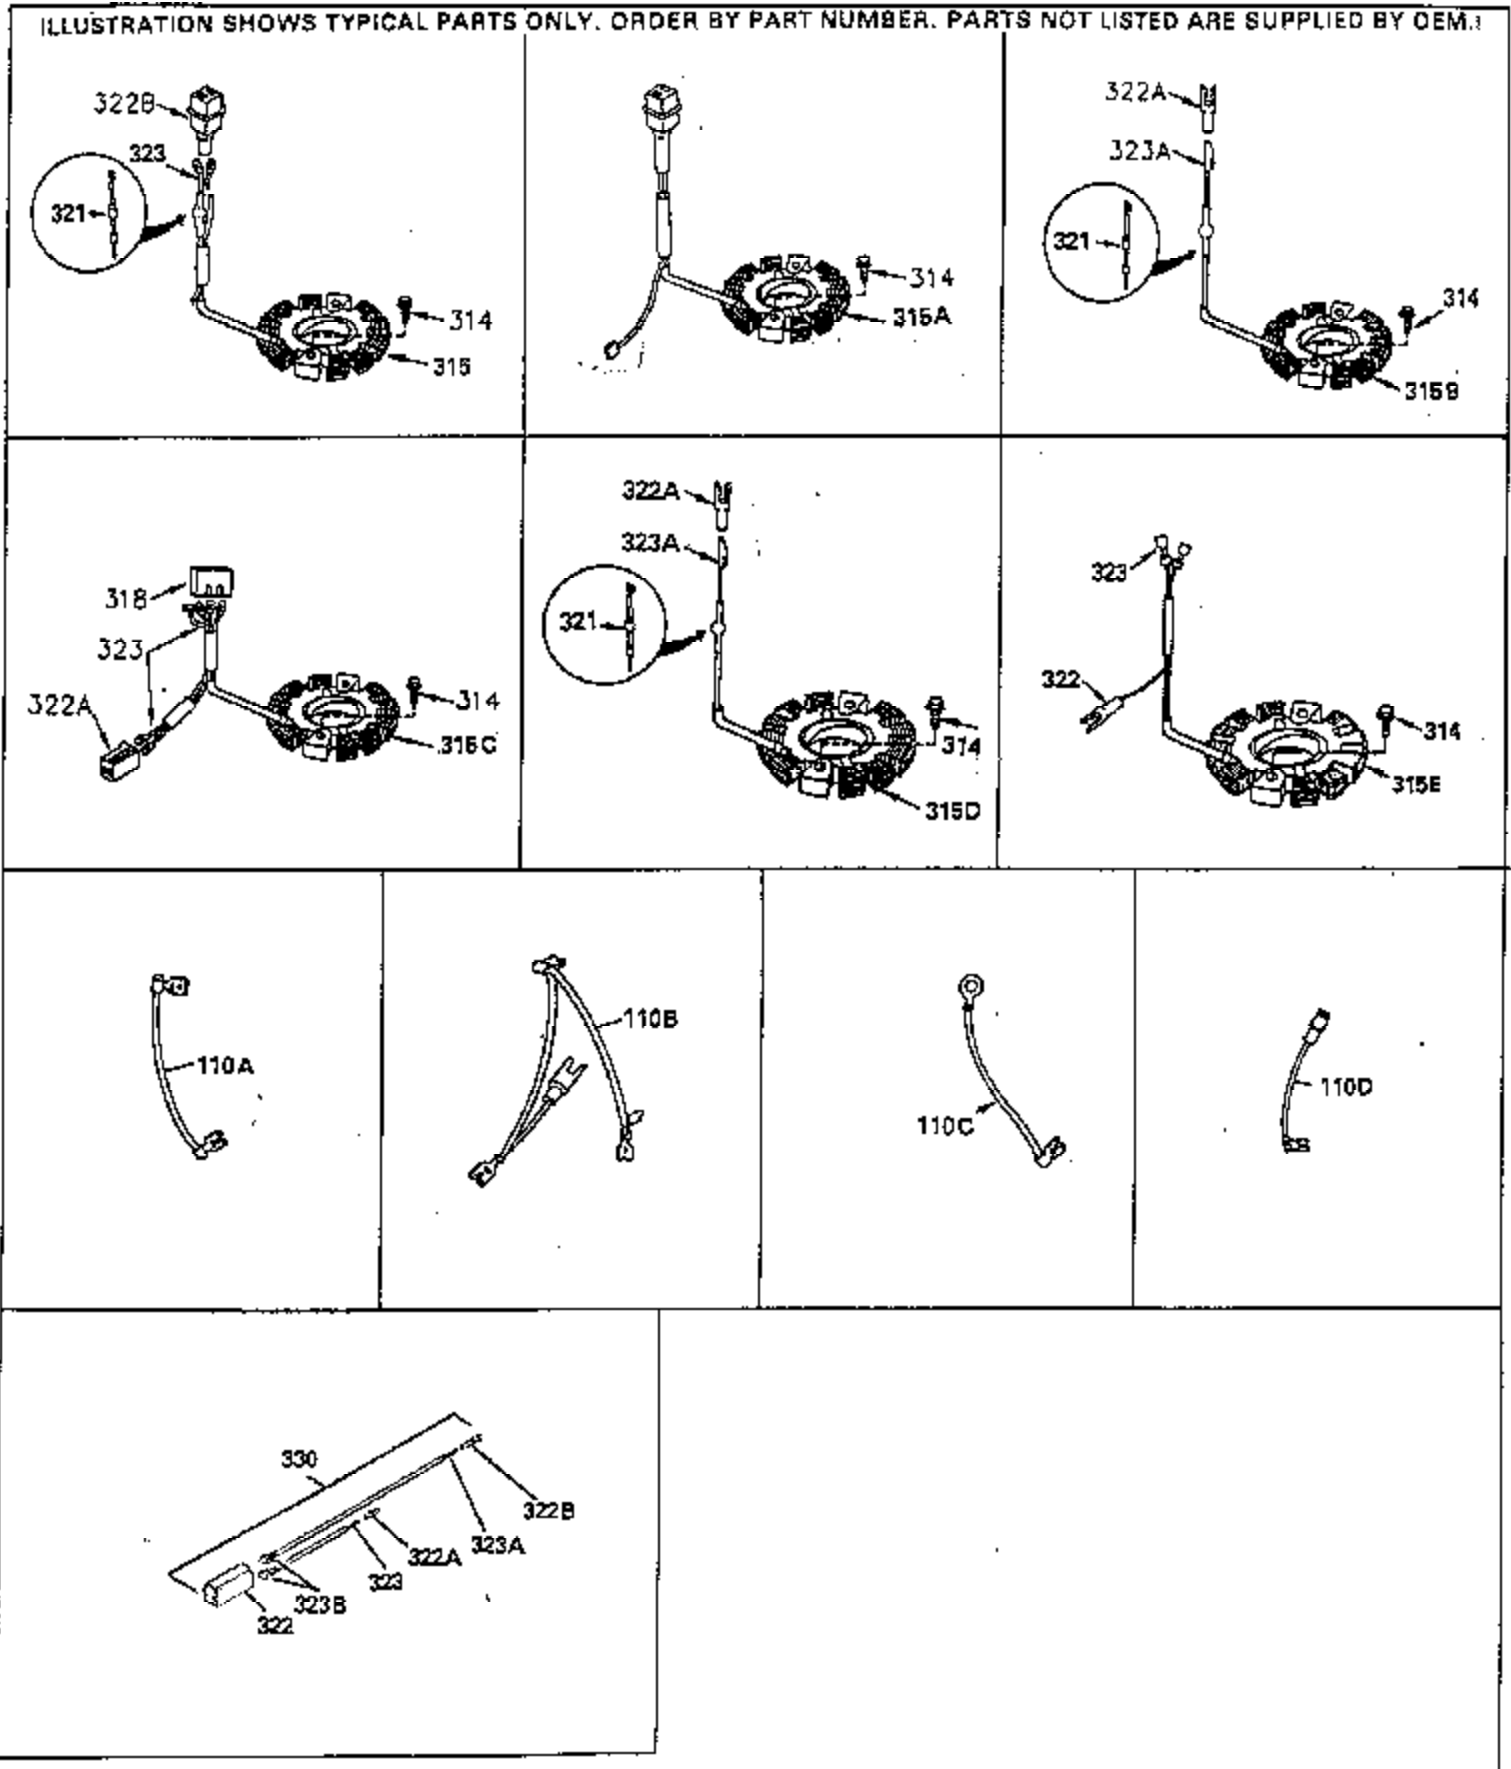

ILLUSTRATION SHOWS TYPICAL PARTS ONLY. ORDER BY PART NUMBER. PARTS NOT LISTED ARE SUPPLIED BY OEM.

Ref #	Part Number	Qty	Description
64	30063	1	Screw, Torx T-30, 1/4-20 x 1/2"
314	650873	2	Screw, 1/4-20 x 3/4"
315	611116	1	Alternator Coil (3 Amp DC)(Inc.321,32 2A,323A)
321	611161	1	Diode
322A	611117	1	Connector Body
323A	611118	1	Terminal
325	34246	1	Wire Clip